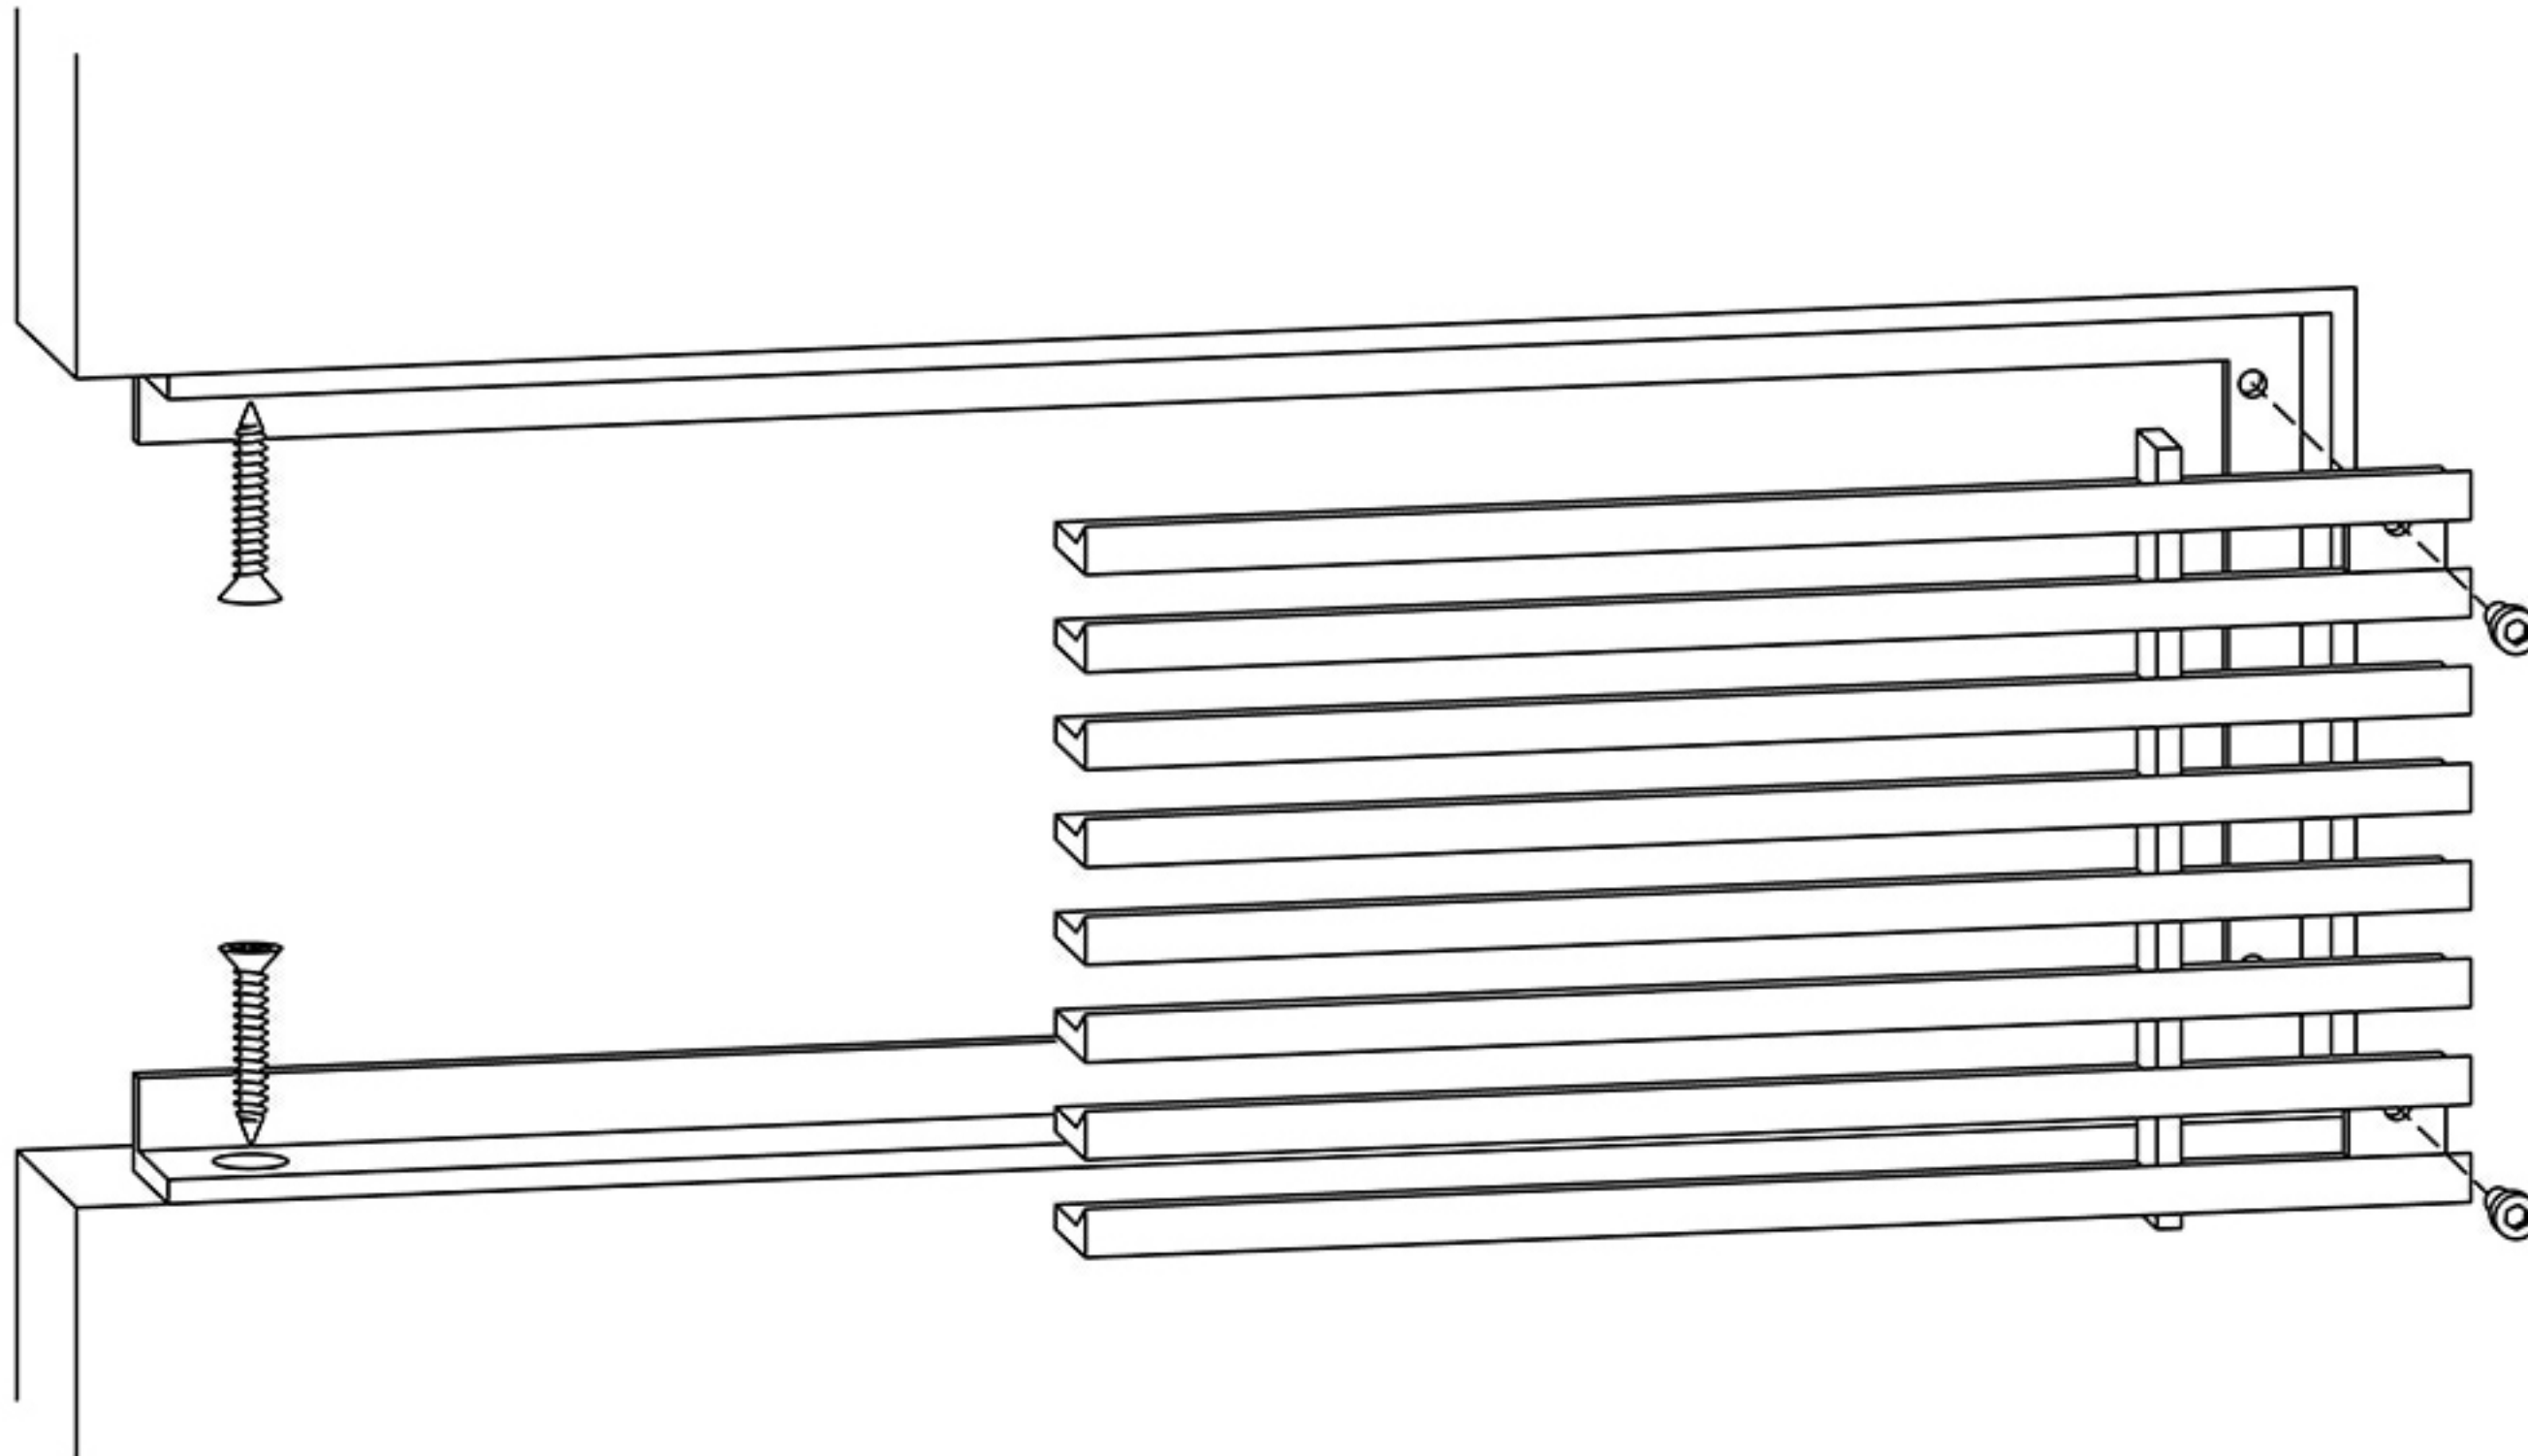

6

A FRAME

With mounting tabs

AAG220

SHOWN

A frame style with countersunk mounting holes on the inside of frame for fastening to the opening. Always with removable core. Used for wall and ceiling applications. AAG provides mounting fasteners.