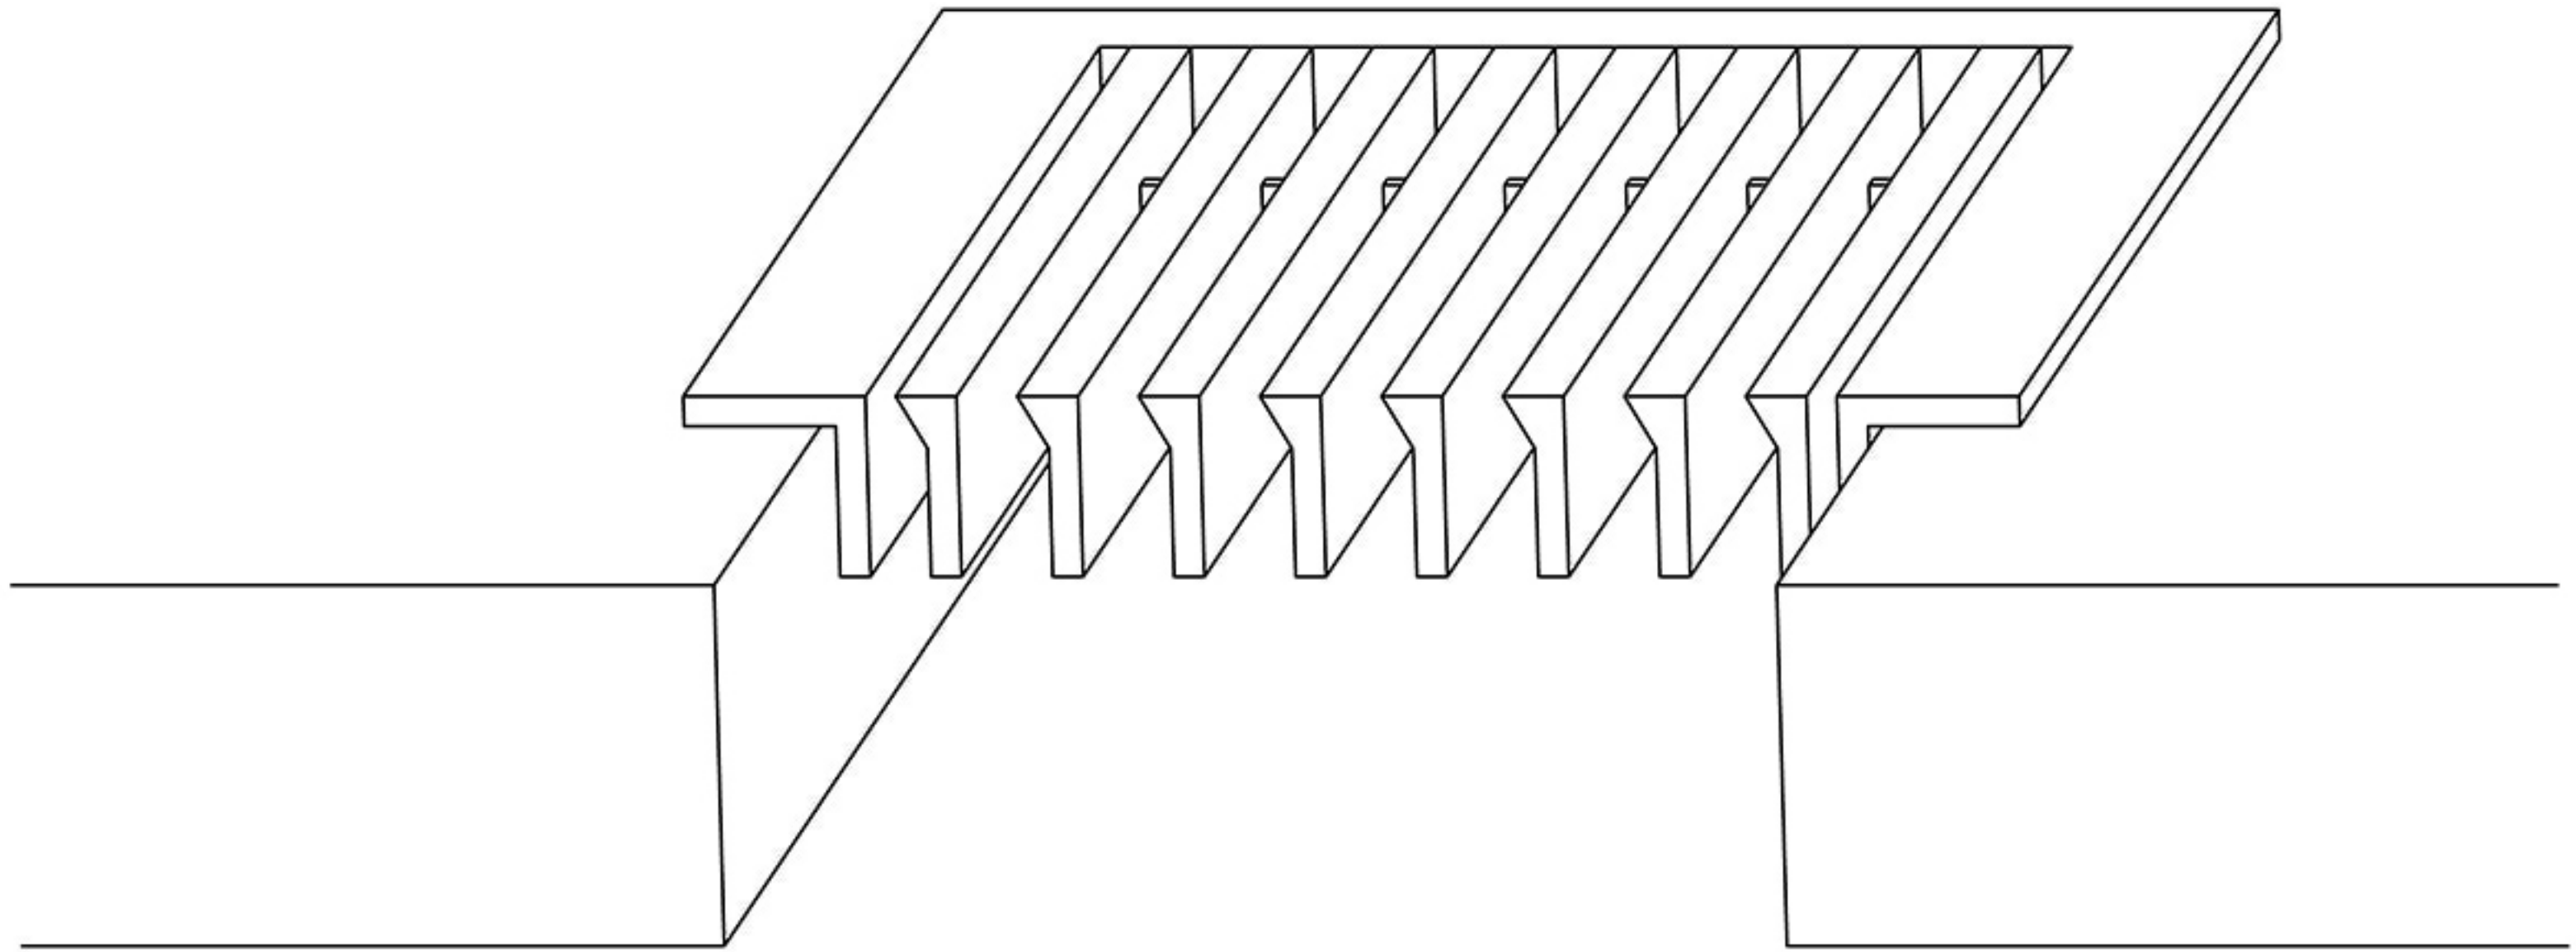

# B FRAME

*Drop in*

# AAG220

SHOWN

Drop in B frame typically used for a rough cut opening since the flange provides a crisp, clean, finished appearance.

**Artistry in Architectural Grilles**  
custom architectural grilles and metal-work