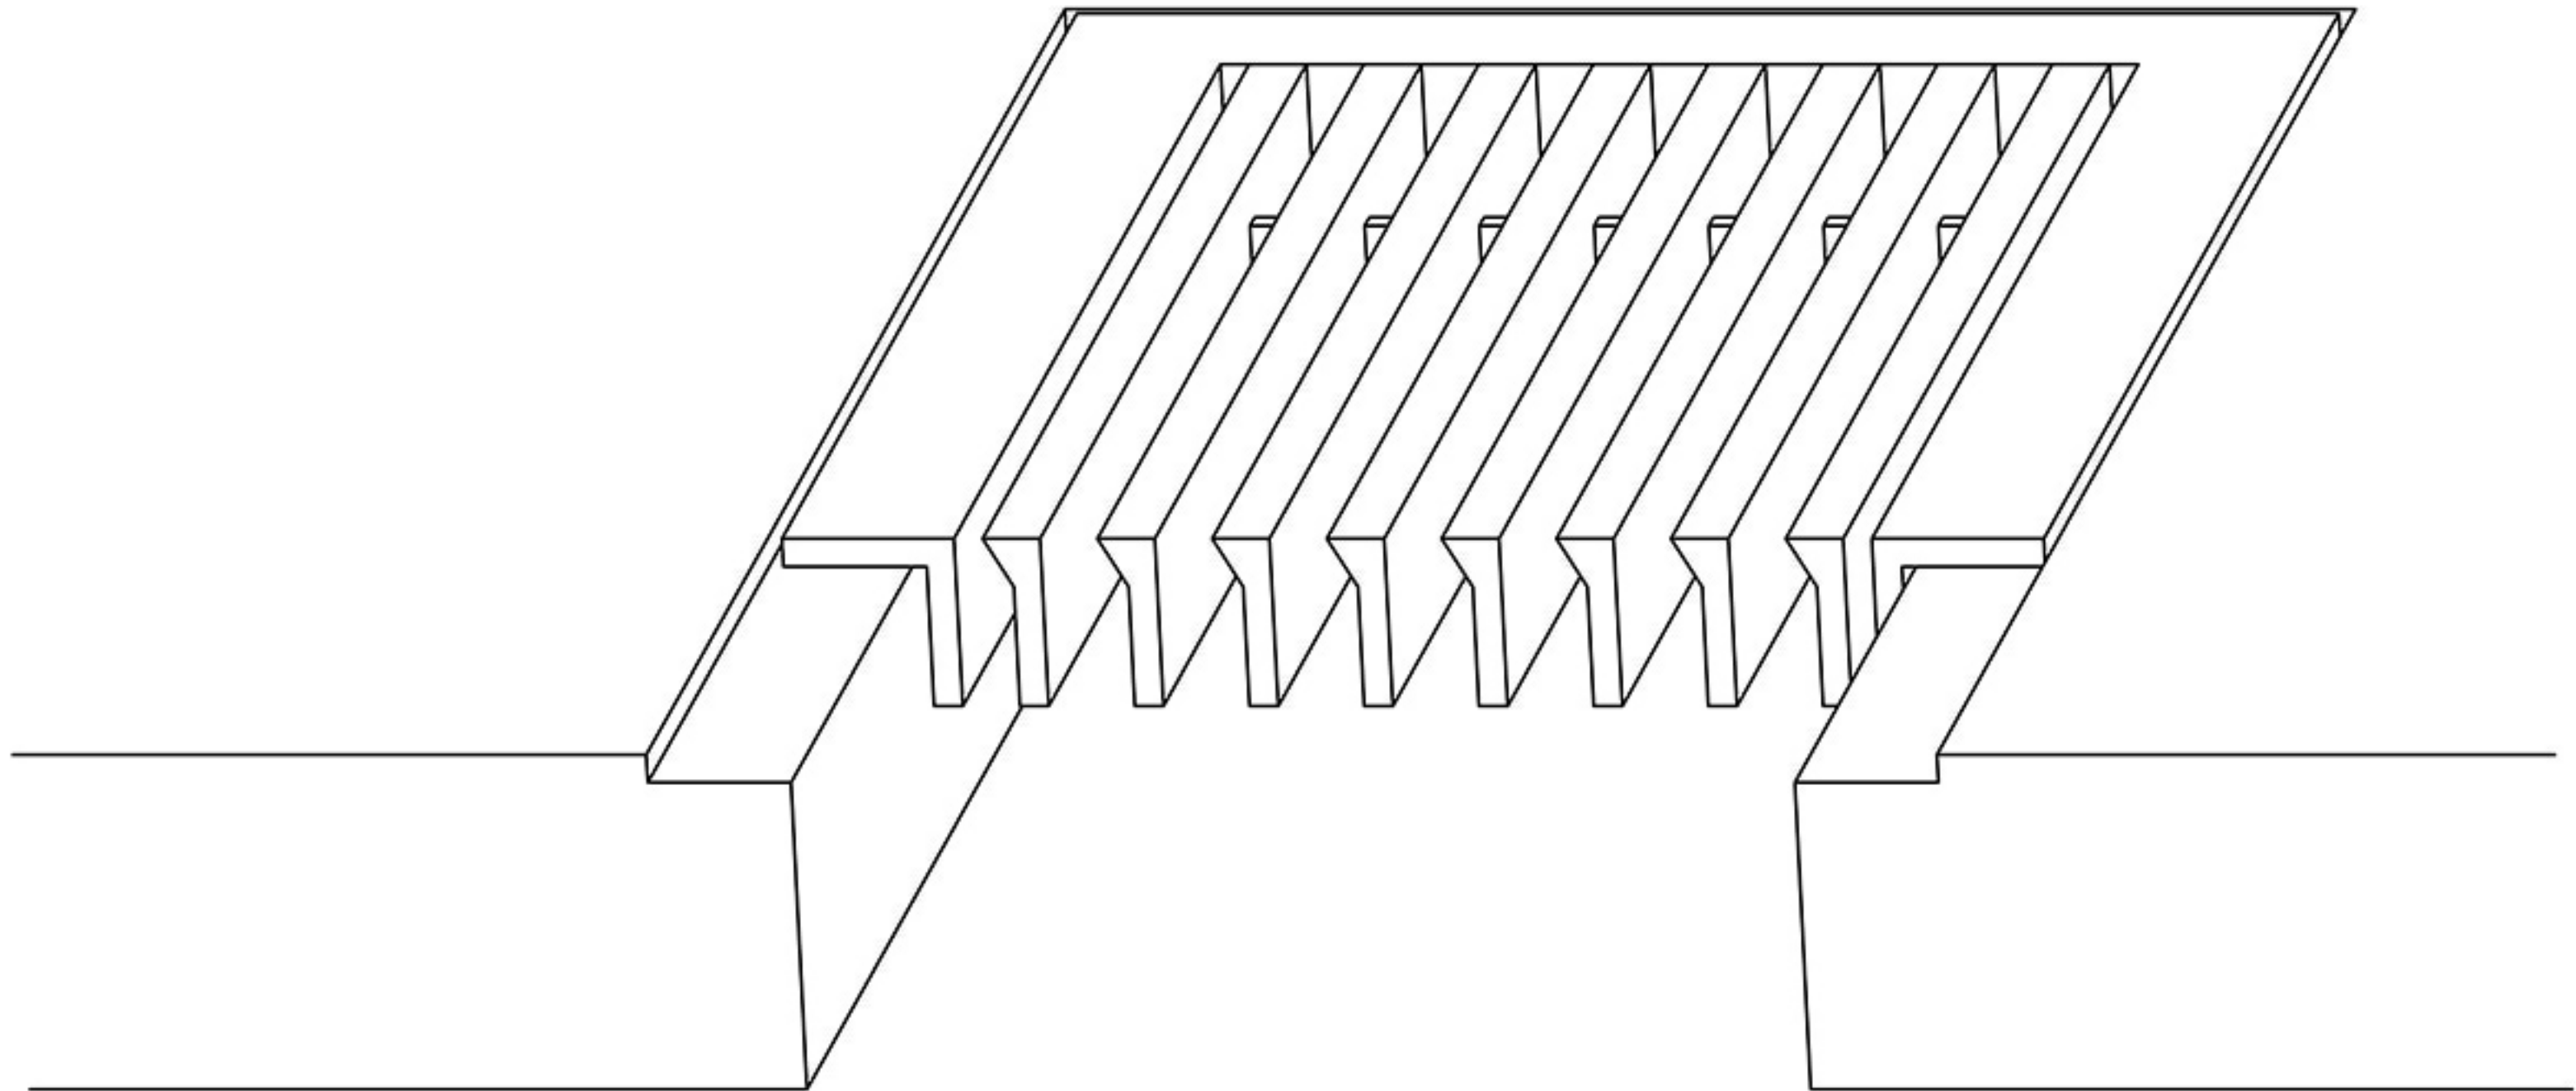

8

B FRAME

Drop in routed opening

AAG220

SHOWN

Drop in B frame placed into an opening that has routed edges so that the flange is flush to the surrounding surface.

Artistry in Architectural Grilles
custom architectural grilles and metal-work