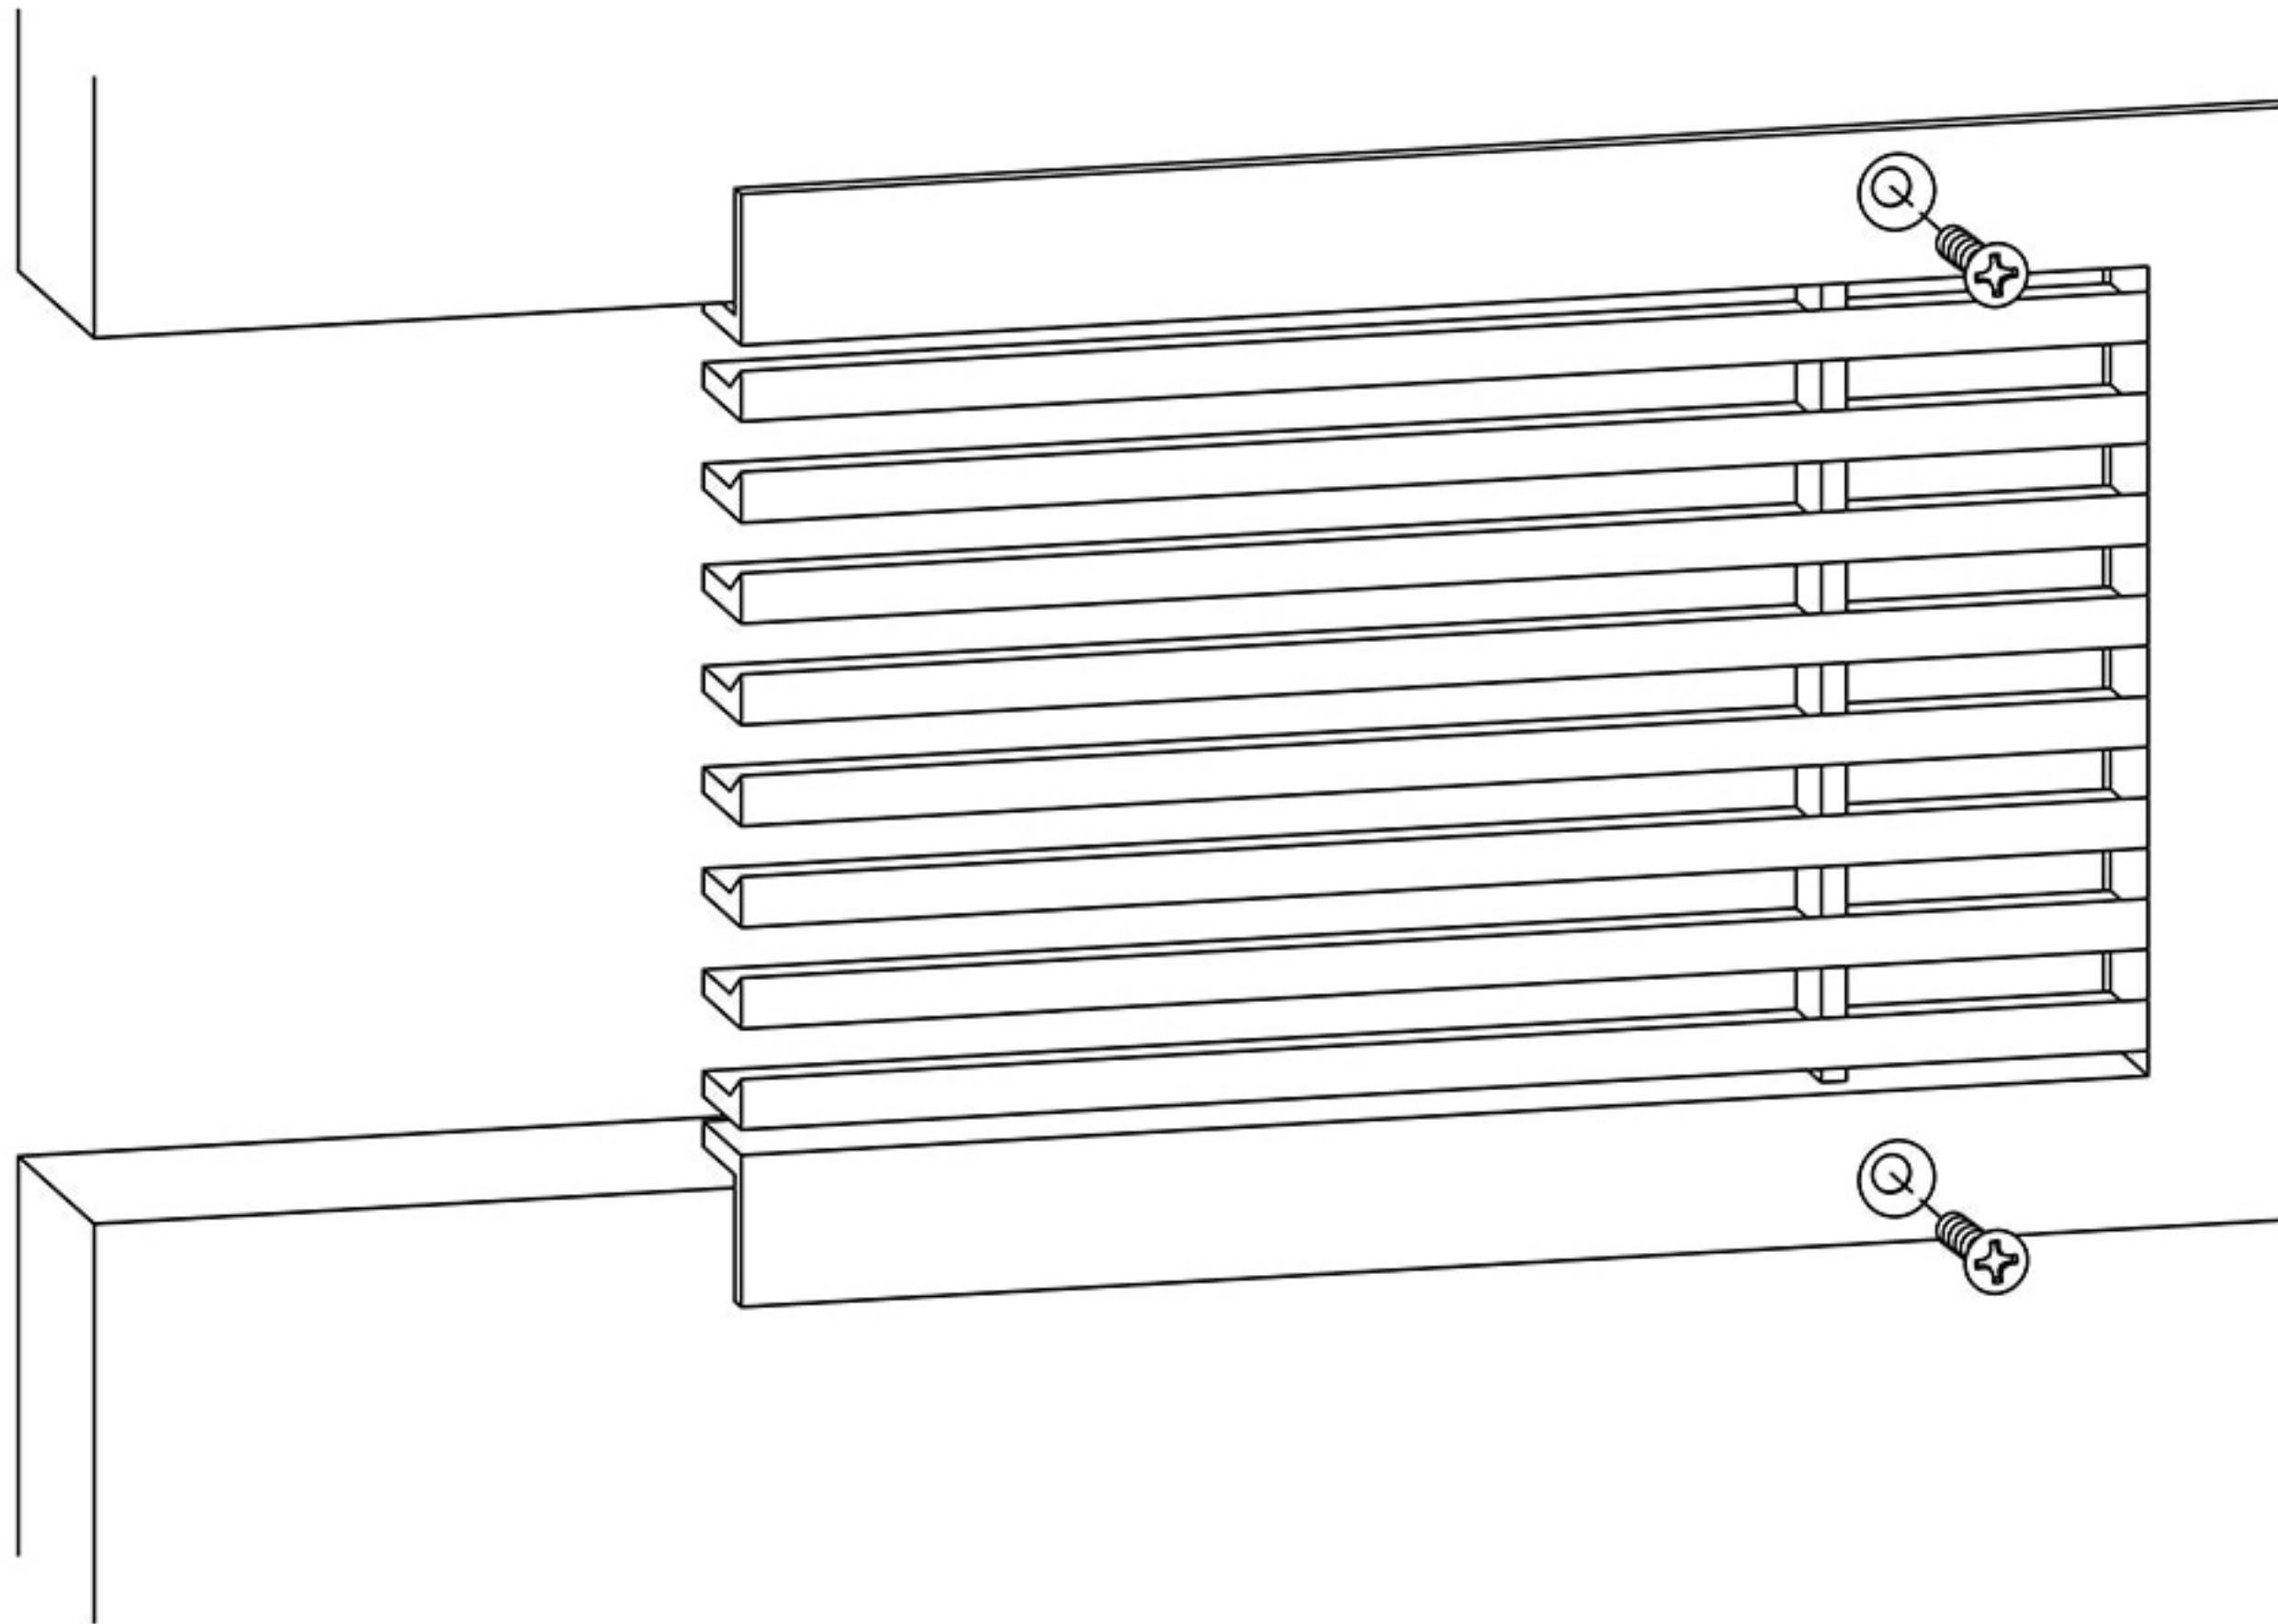

9

B FRAME

Surface mounted with holes

AAG220

SHOWN

Surface mounted B frame with countersunk mounting holes in the flange usually for wall or ceiling.

Artistry in Architectural Grilles
custom architectural grilles and metal-work

SECTION NAME:	B-FRAME SECTION	
TITLE:	INSTALLATION DETAIL	
DRAWN BY:	QW	DRAWING #
DATE:		# 09
		SCALE:
		NOT TO SCALE

ADVANCED ARCH GRILLES
149 Denton Avenue, New Hyde Park, NY 11040
Voice: 516-488-0628 Fax: 516-488-0728
Email: sales@agrilles.com