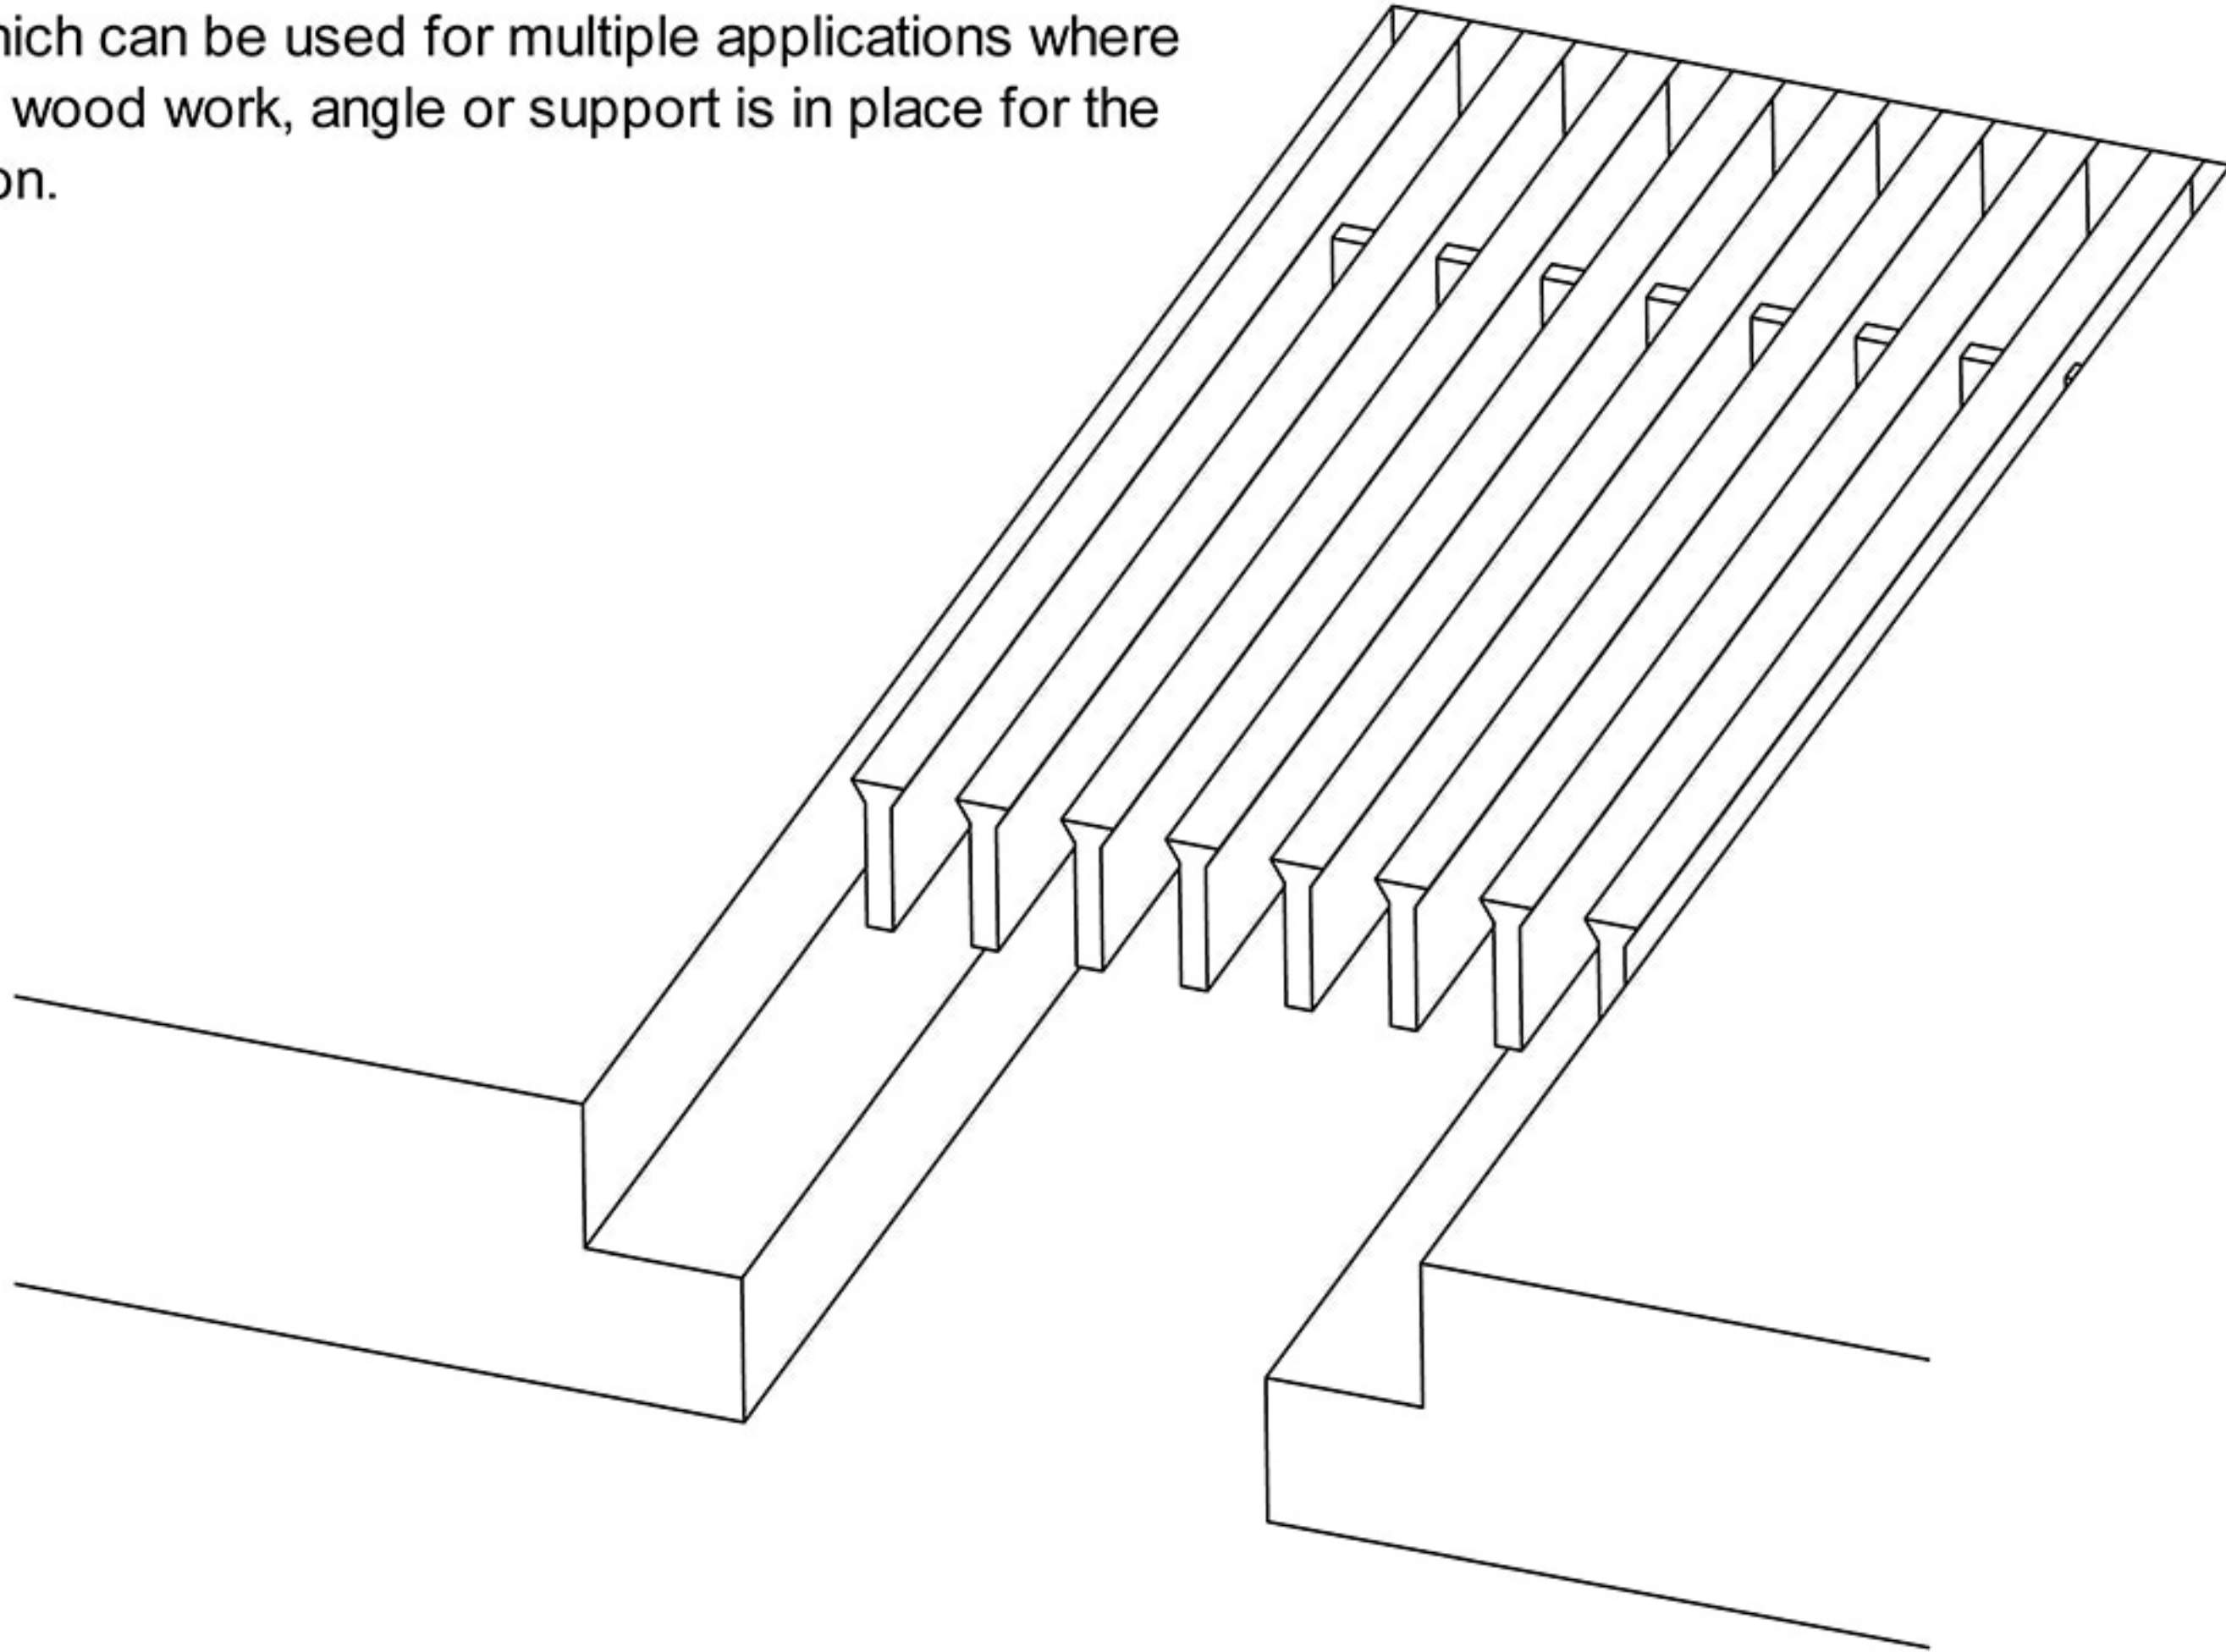

1

CORE ONLY

AAG330
SHOWN

Drop in core which can be used for multiple applications where either blocking, wood work, angle or support is in place for the core to rest upon.

Artistry in Architectural Grilles
custom architectural grilles and metal-work

SECTION NAME:	CORE ONLY SECTION	
TITLE:	INSTALLATION DETAIL	
DRAWN BY:	QW	DRAWING #
DATE:		# 01
		SCALE:
		NOT TO SCALE

ADVANCED ARCH GRILLES
149 Denton Avenue, New Hyde Park, NY 11040
Voice: 516-488-0628 Fax: 516-488-0728
Email: sales@agrilles.com