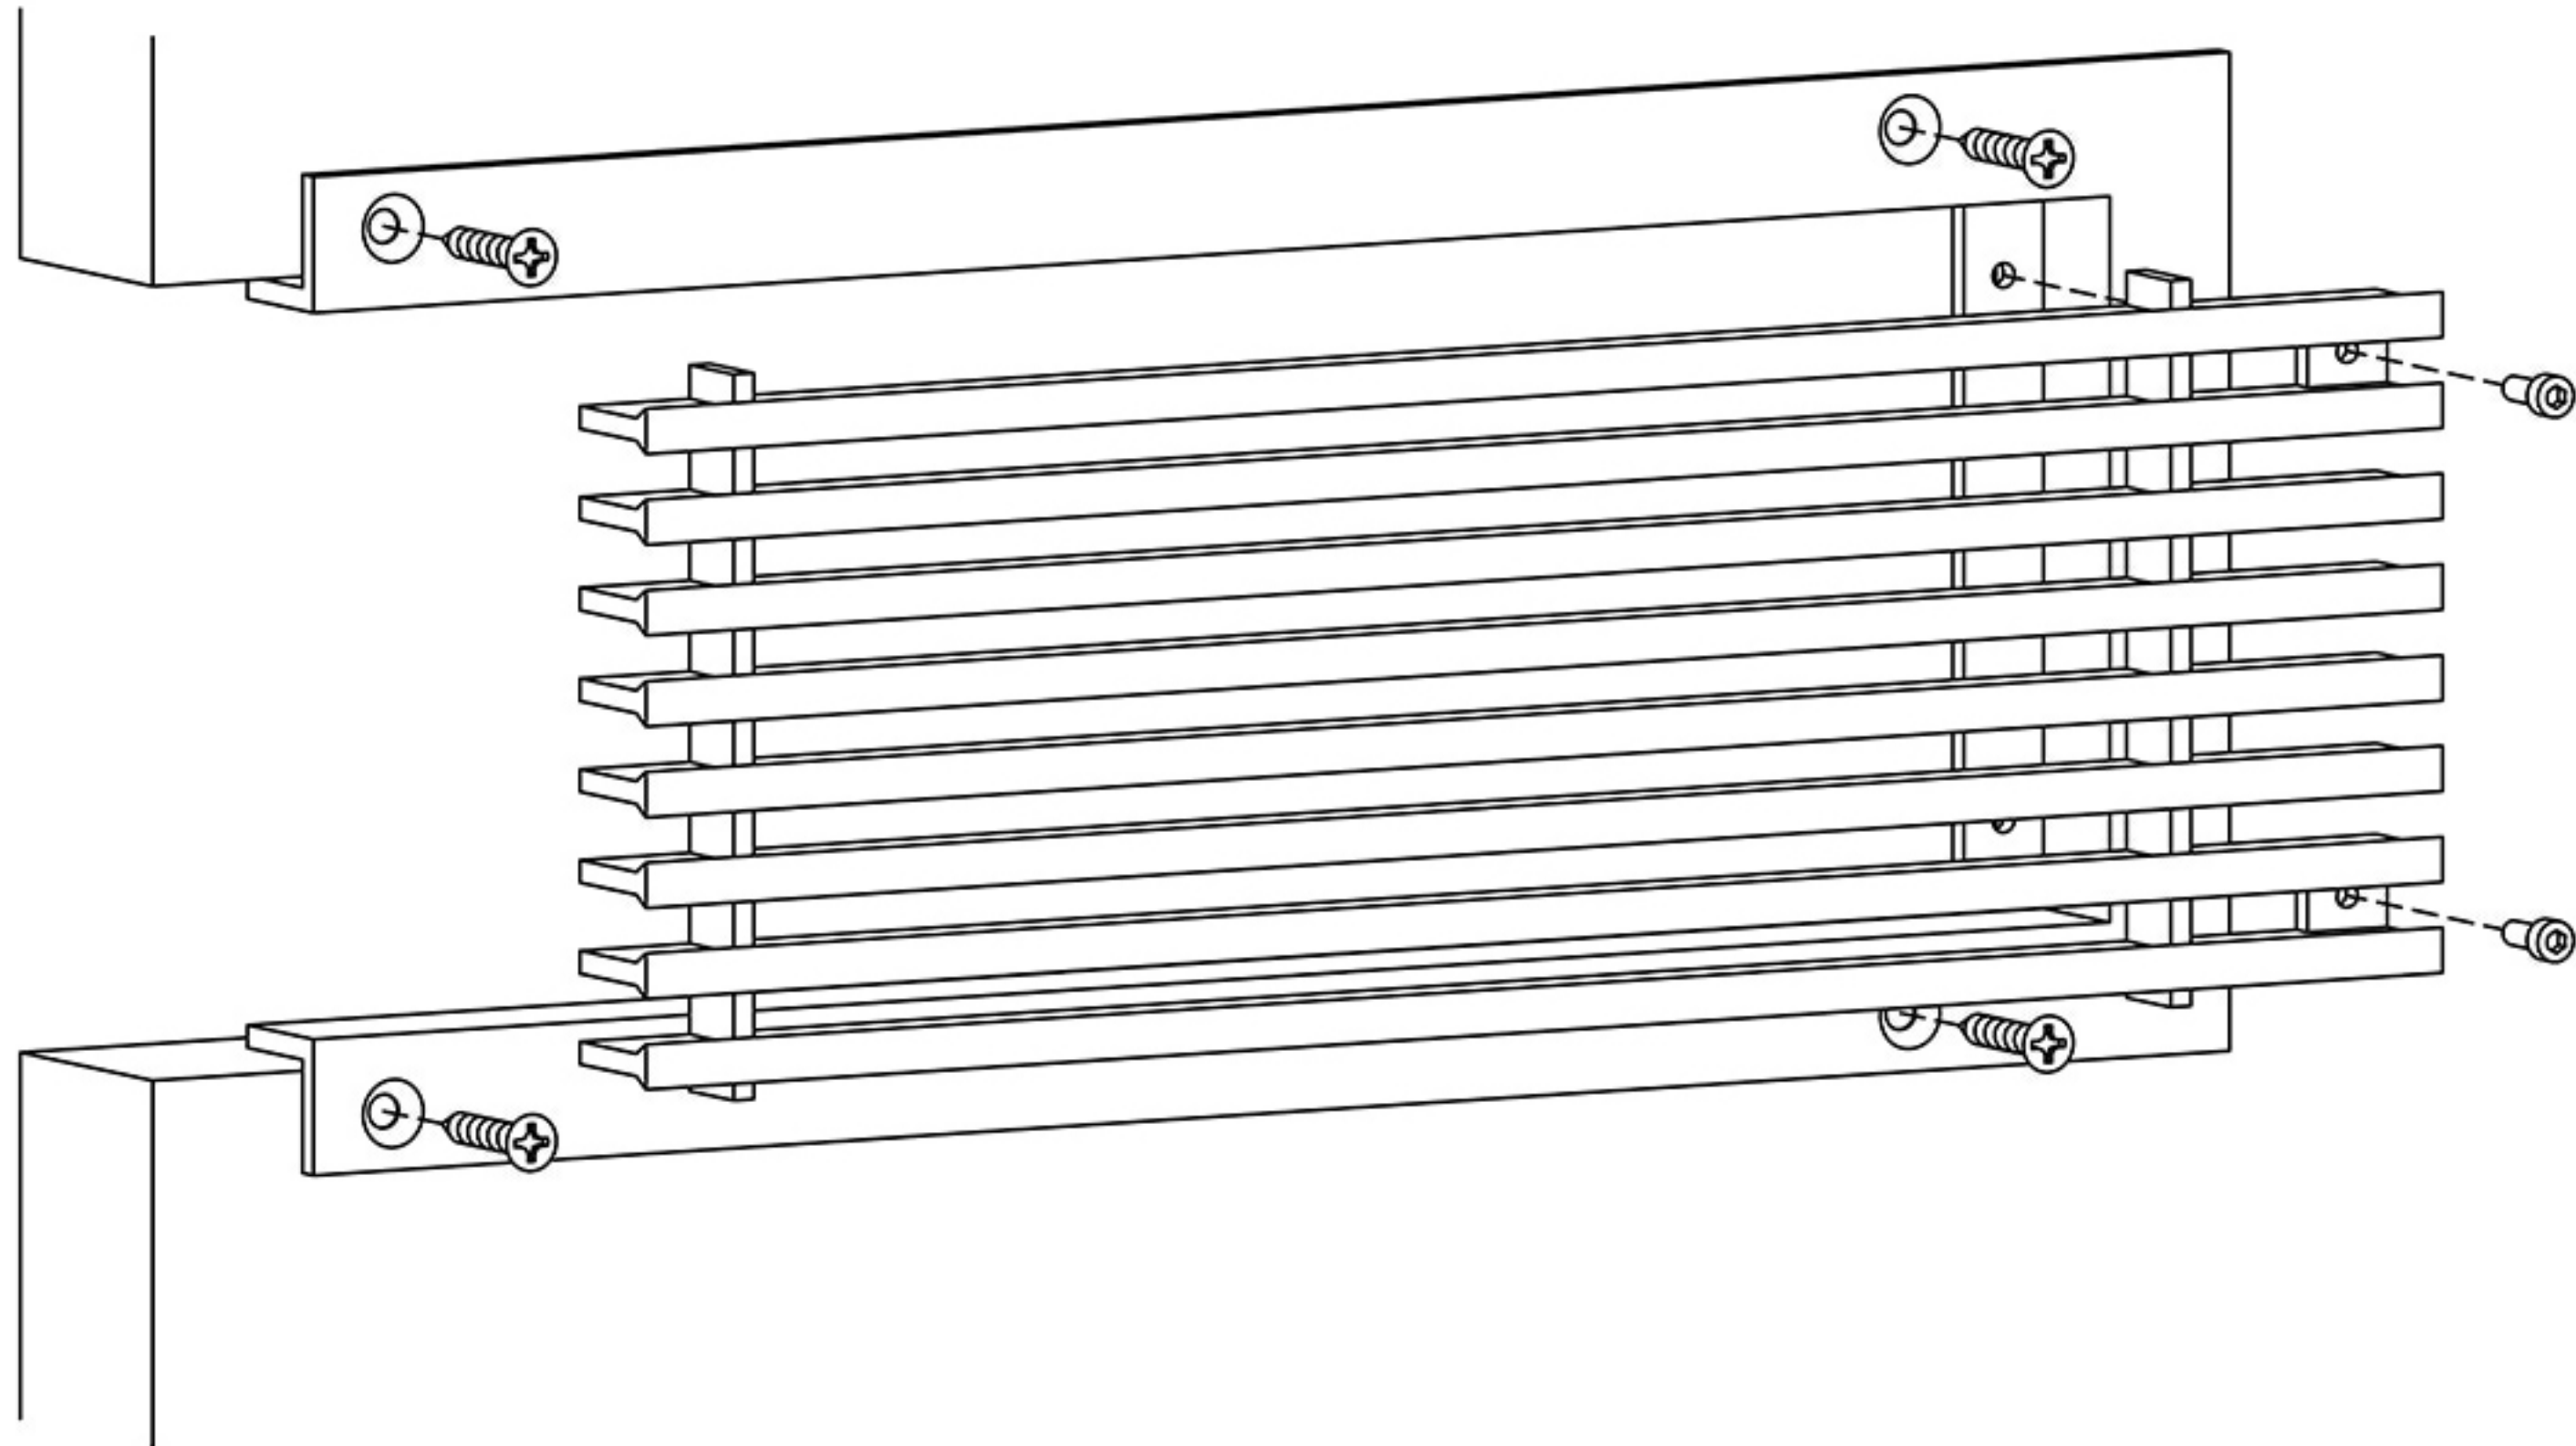

10

B FRAME

Mounting holes-Removable core

AAG330

SHOWN

Surface mounted B frame with countersunk mounting holes in the flange and removable core. For ceiling and walls where access is important.

Artistry in Architectural Grilles
custom architectural grilles and metal-work

SECTION NAME: B-FRAME SECTION	
TITLE: INSTALLATION DETAIL	
DRAWN BY: QW	DRAWING # # 10
DATE:	SCALE: NOT TO SCALE

ADVANCED ARCH GRILLES
149 Denton Avenue, New Hyde Park, NY 11040
Voice: 516-488-0628 Fax: 516-488-0728
Email: sales@aagrilles.com