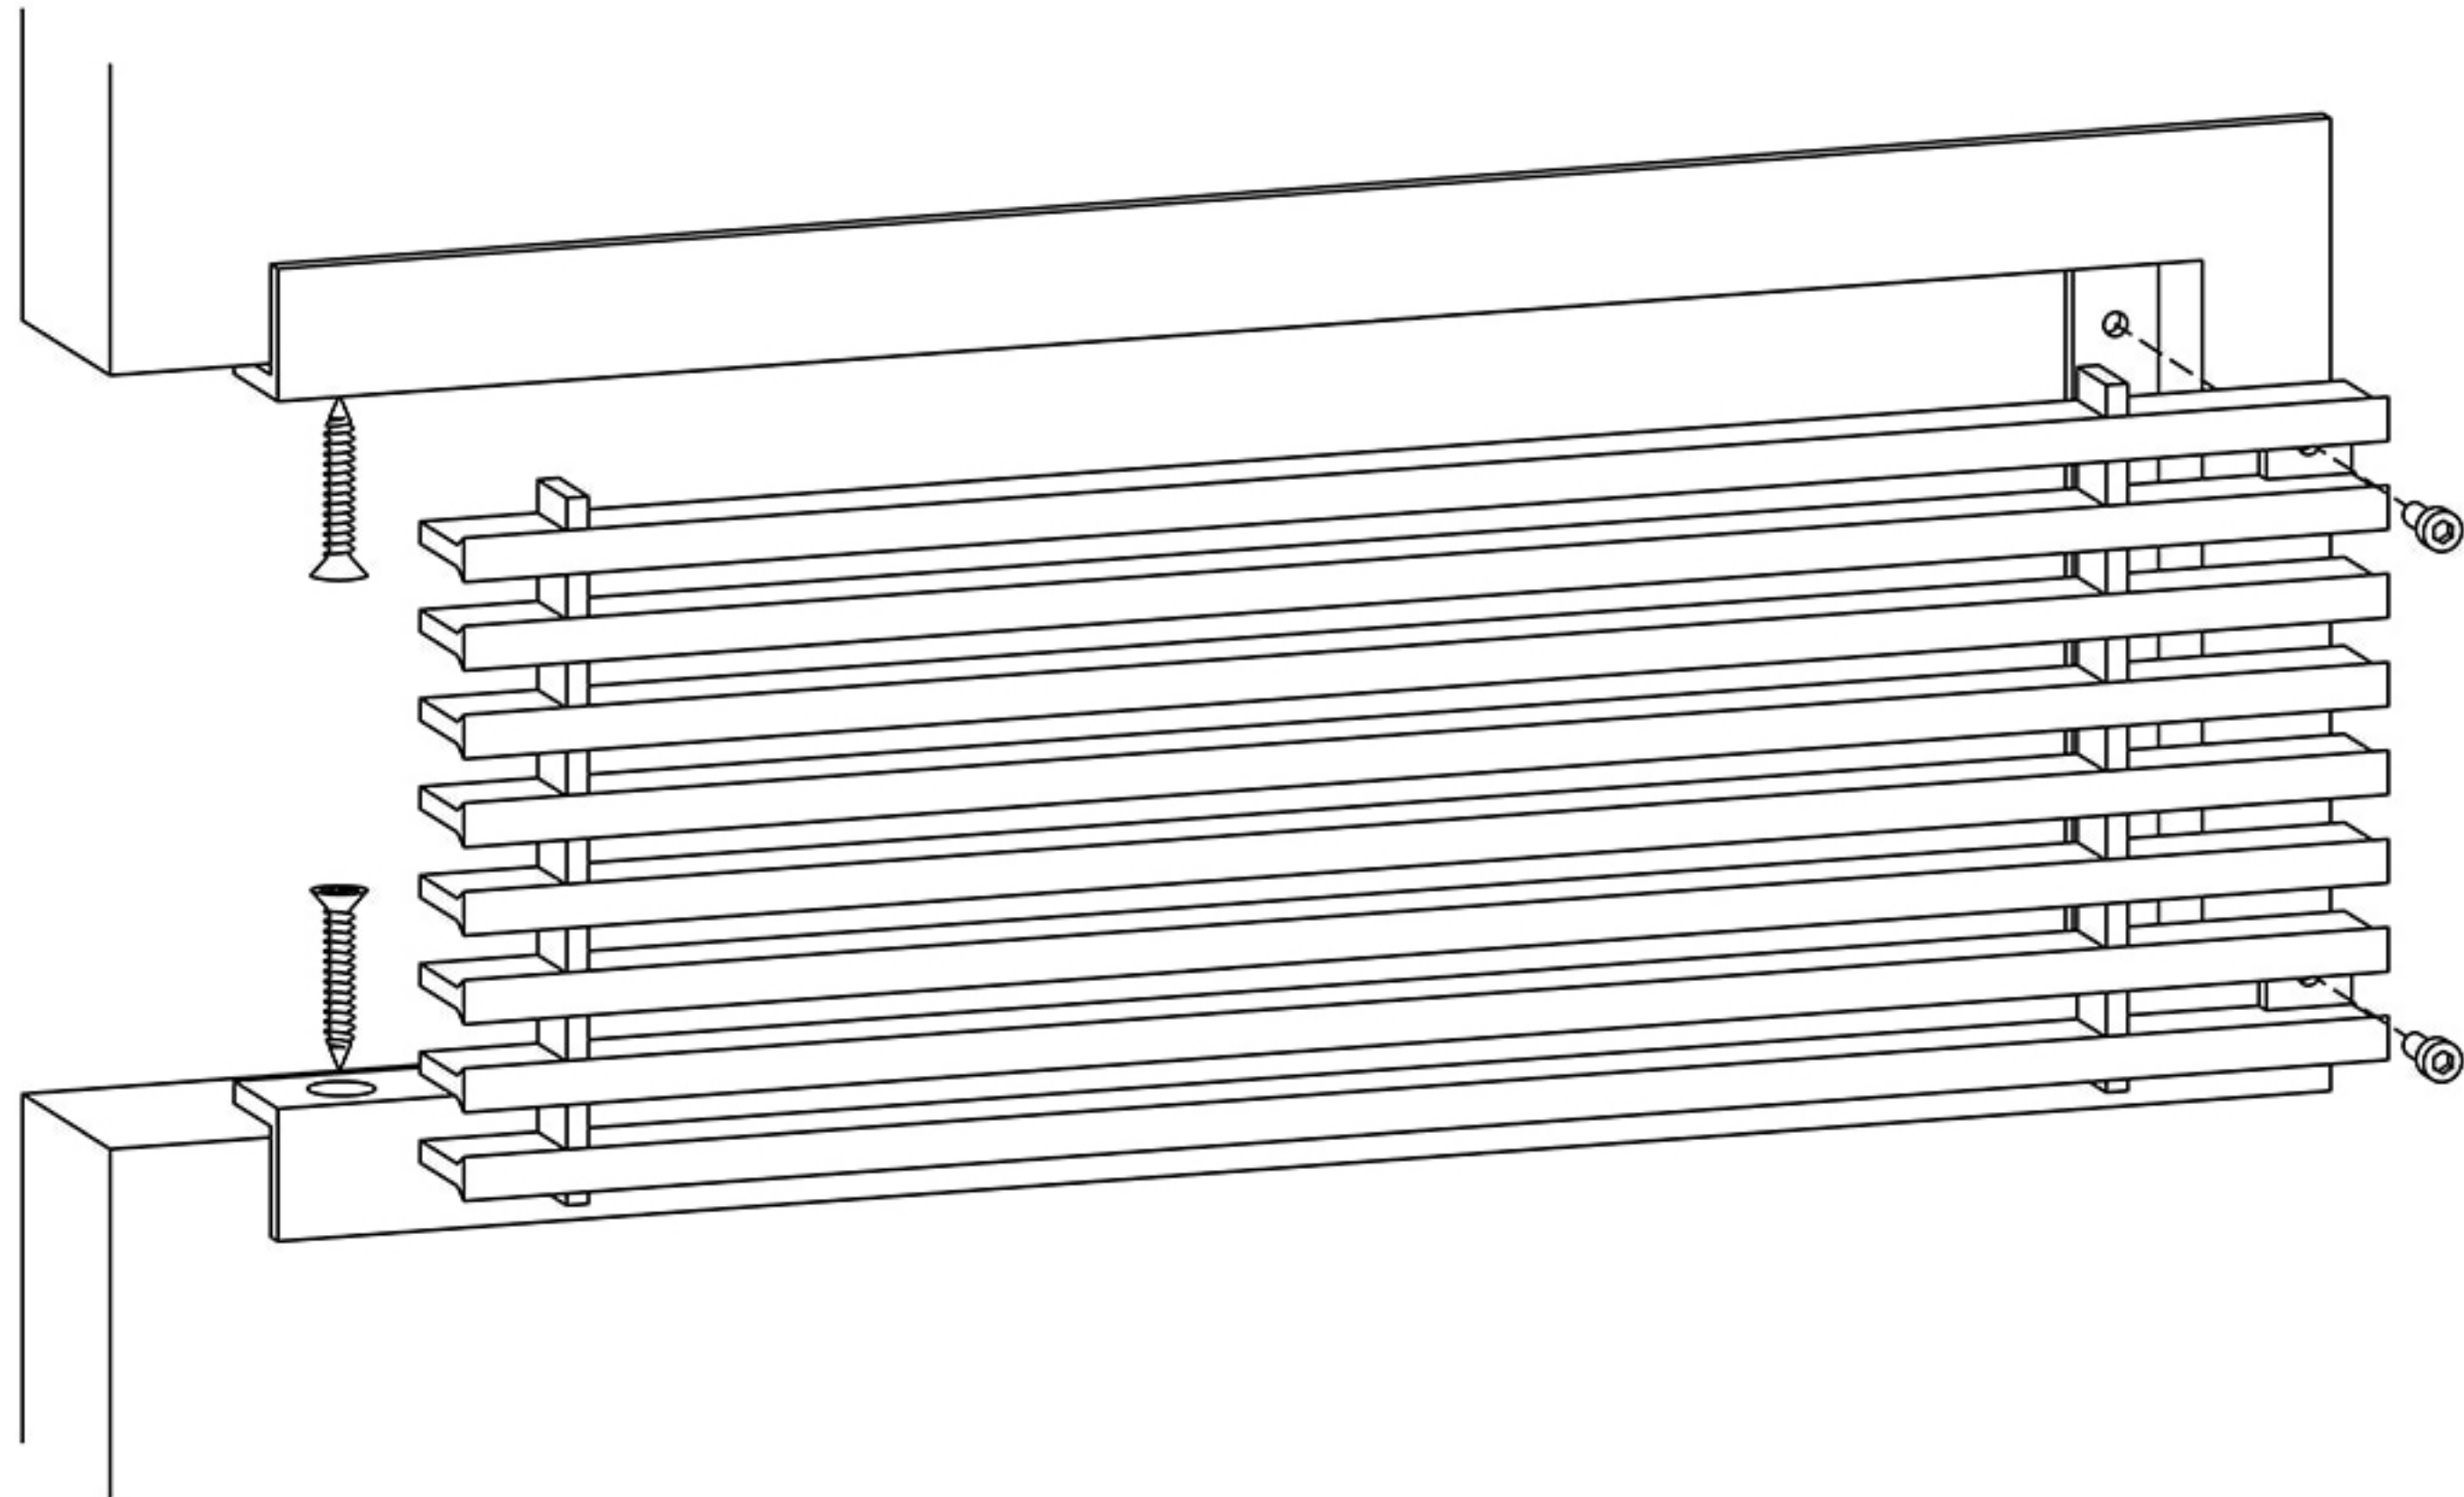

11

B FRAME

Concealed mounting holes-Removable core

AAG330

SHOWN

B frame with countersunk mounting holes through the side of frame for fastening to opening, with removable core. For ceiling and walls where access is important.