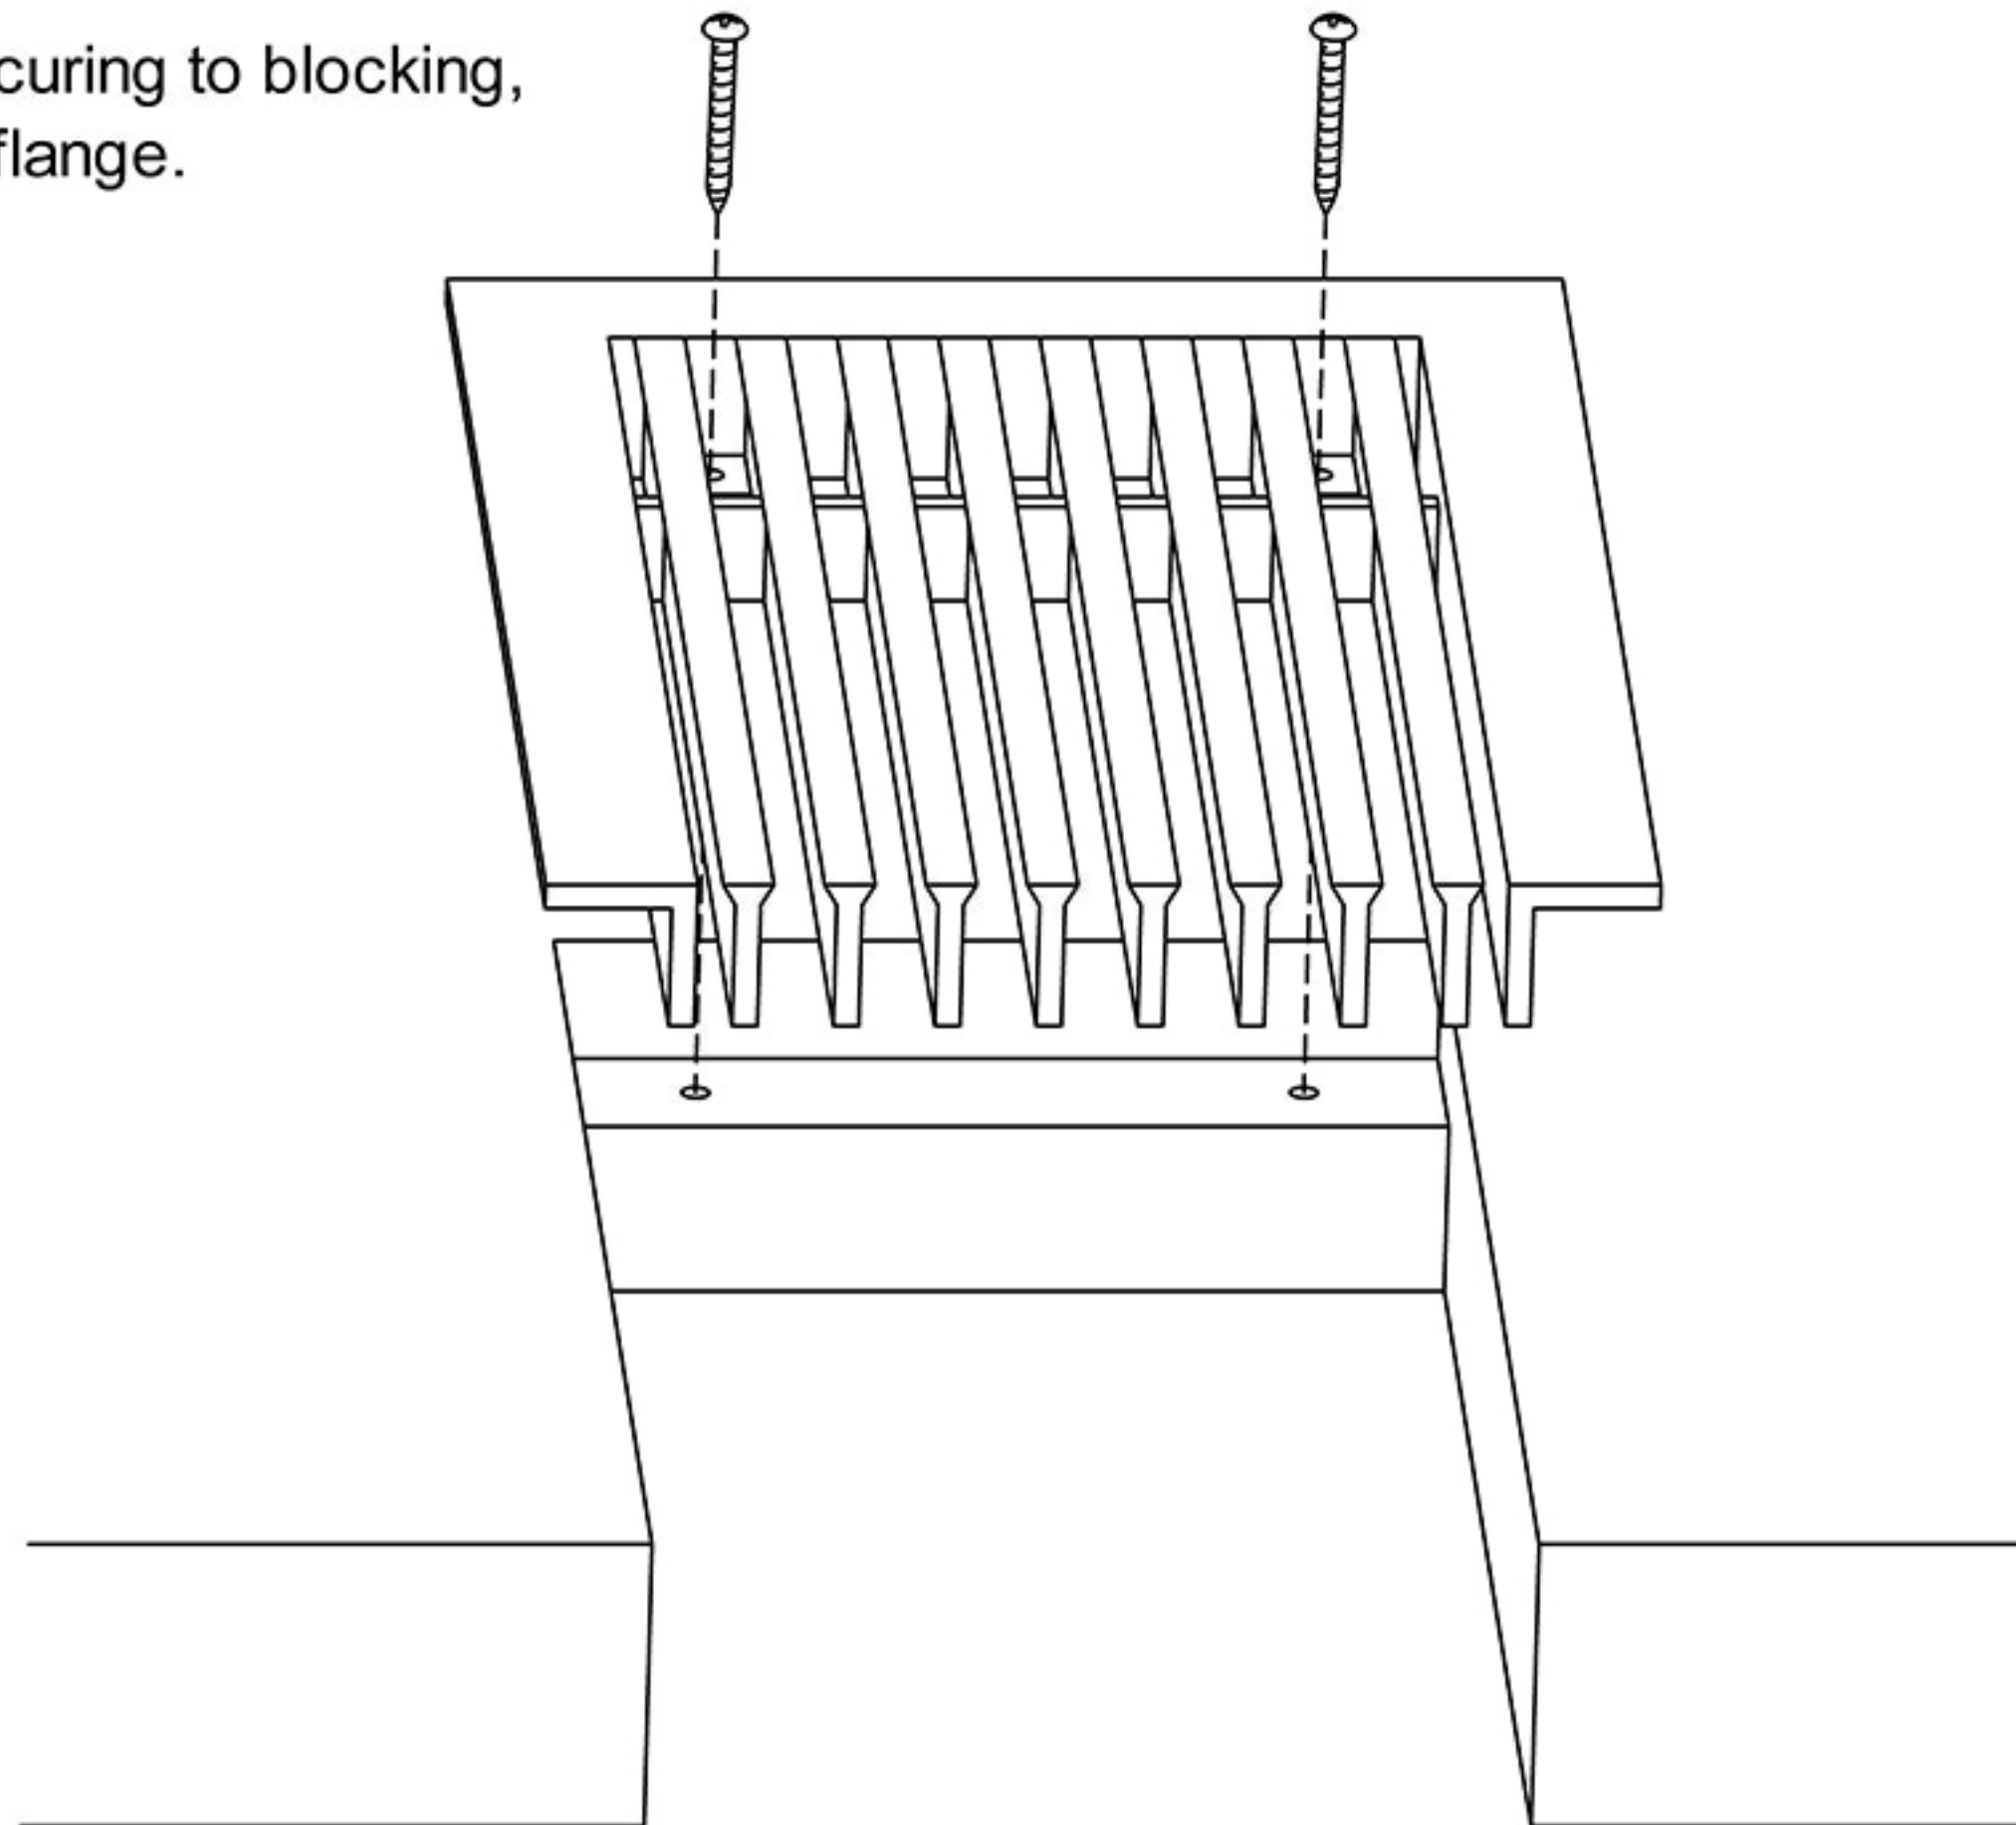

12

B FRAME

Mounting tabs

AAG330

SHOWN

B frame with mounting tabs for securing to blocking, mill work, supports, angle or duct flange.

Artistry in Architectural Grilles
custom architectural grilles and metal-work