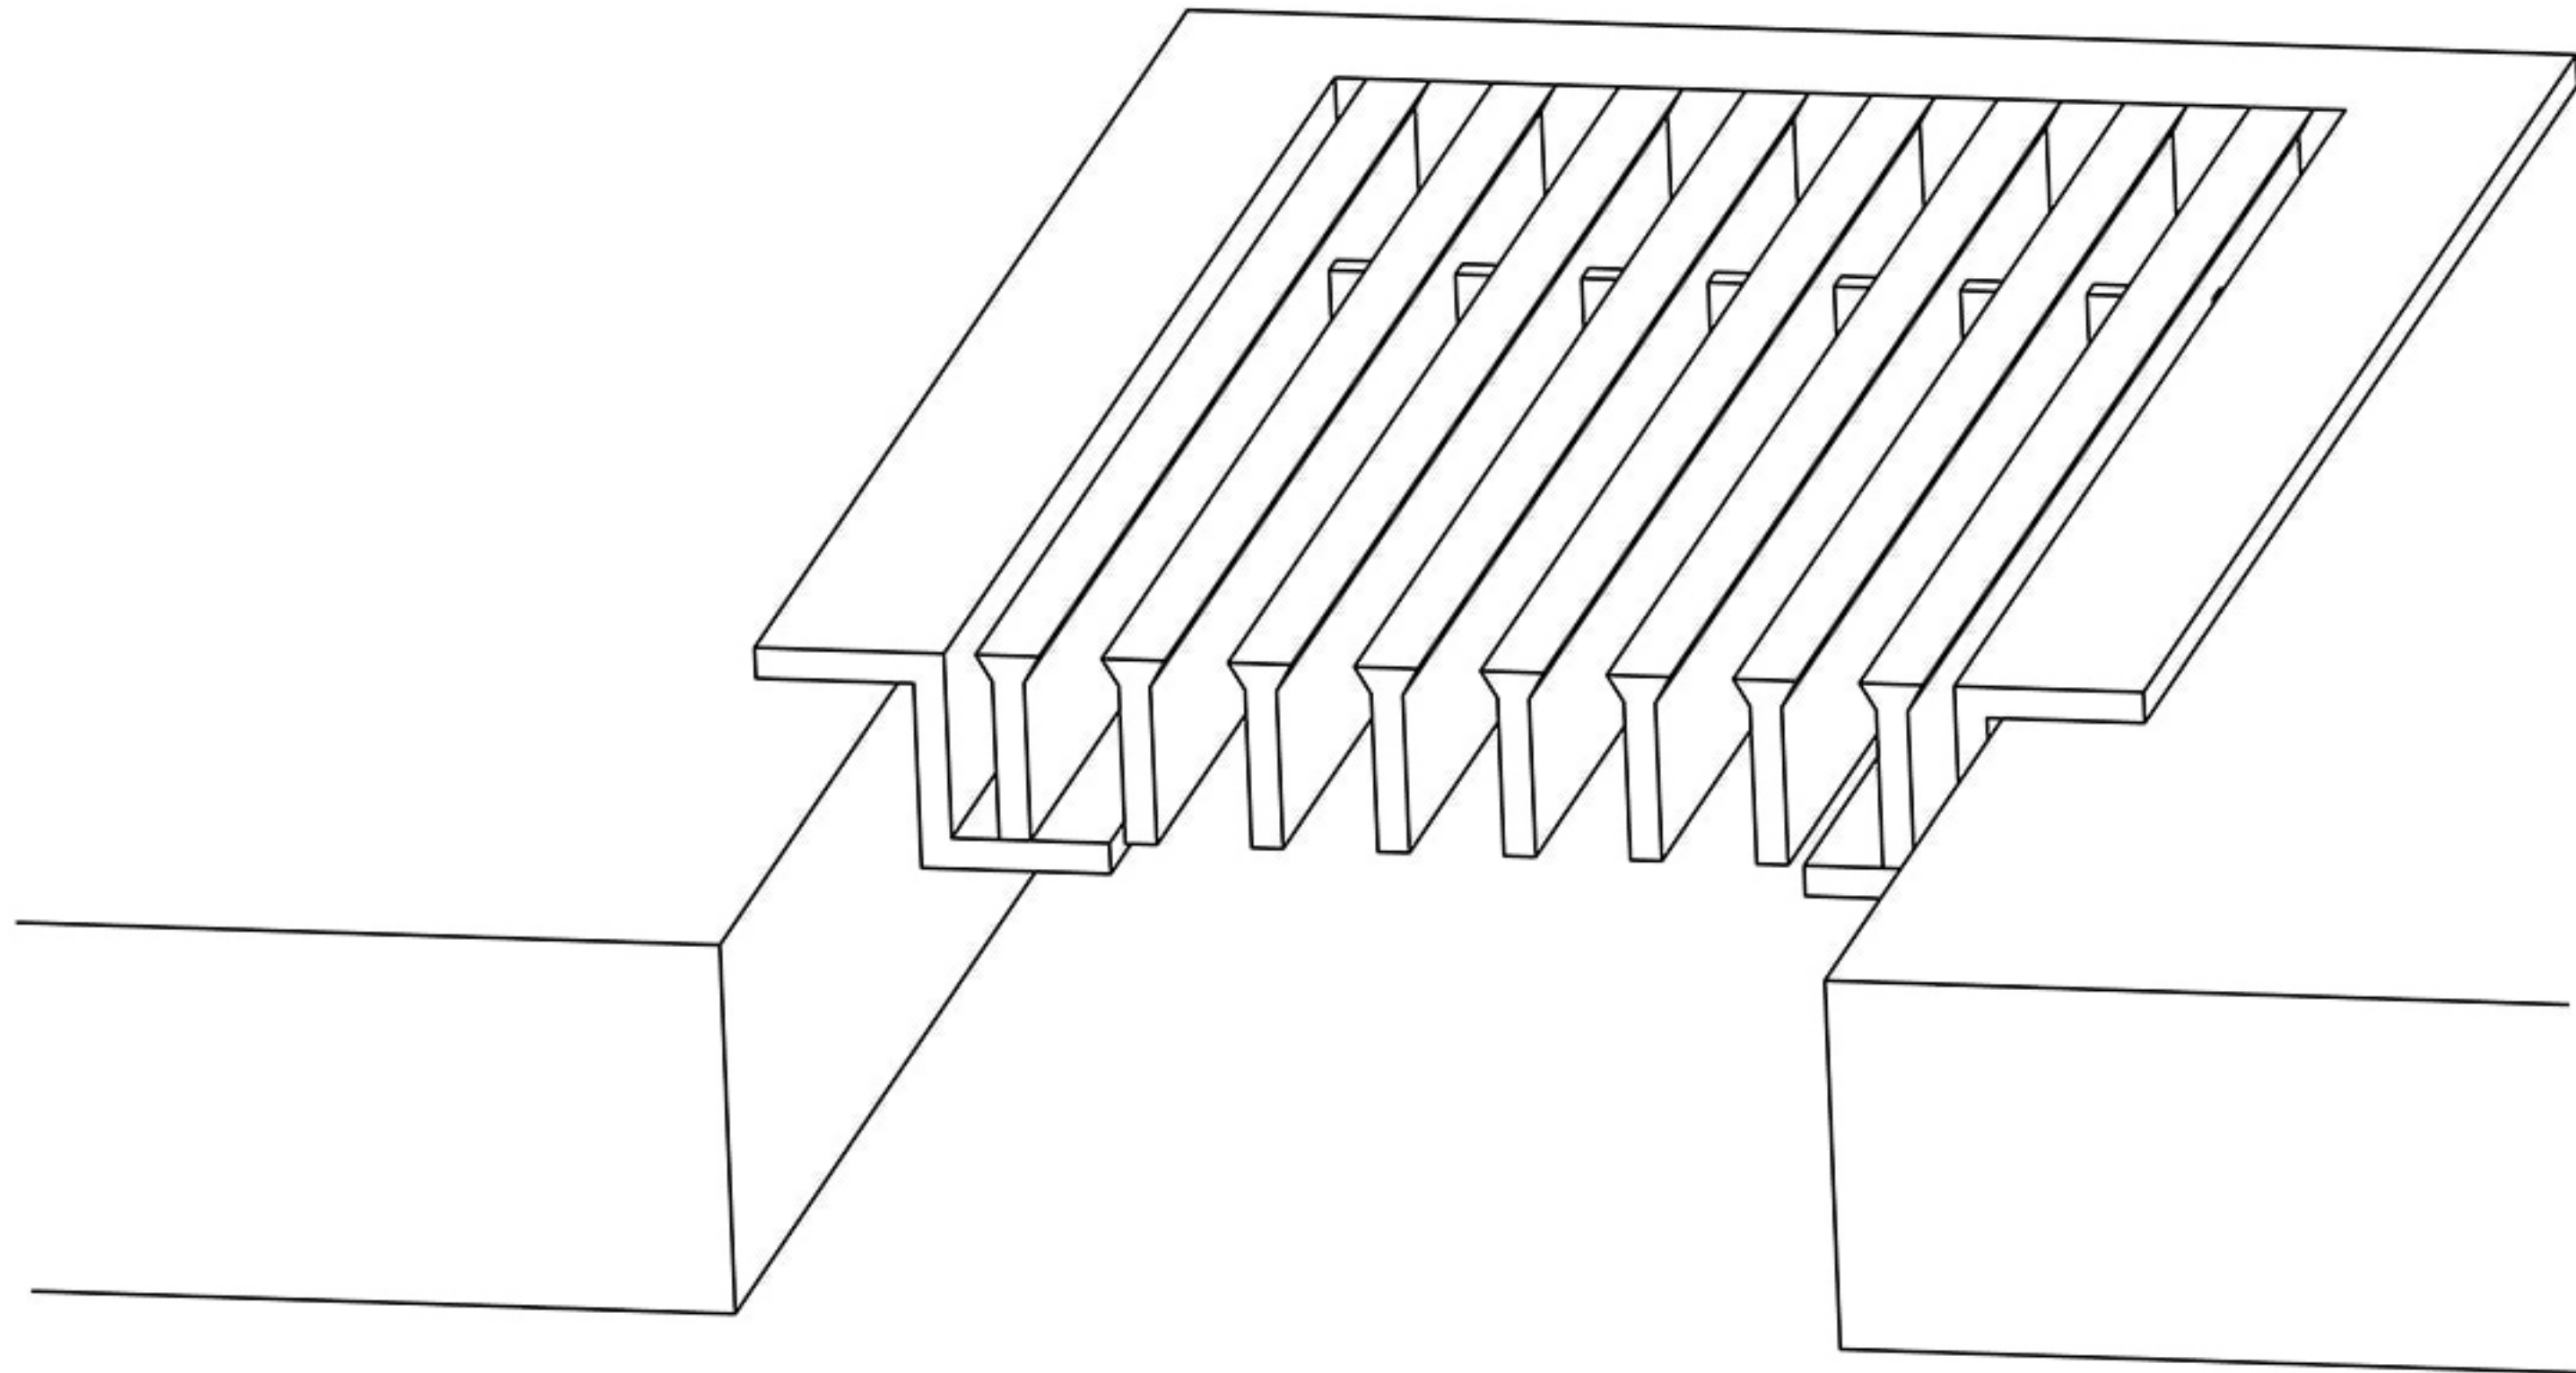

15

C FRAME

Drop in

AAG330

SHOWN

C frame drop in application typically used for floor or sill application.

Artistry in Architectural Grilles
custom architectural grilles and metal-work

SECTION NAME: C-FRAME SECTION	
TITLE: INSTALLATION DETAIL	
DRAWN BY: QW	DRAWING # # 15
DATE:	SCALE: NOT TO SCALE