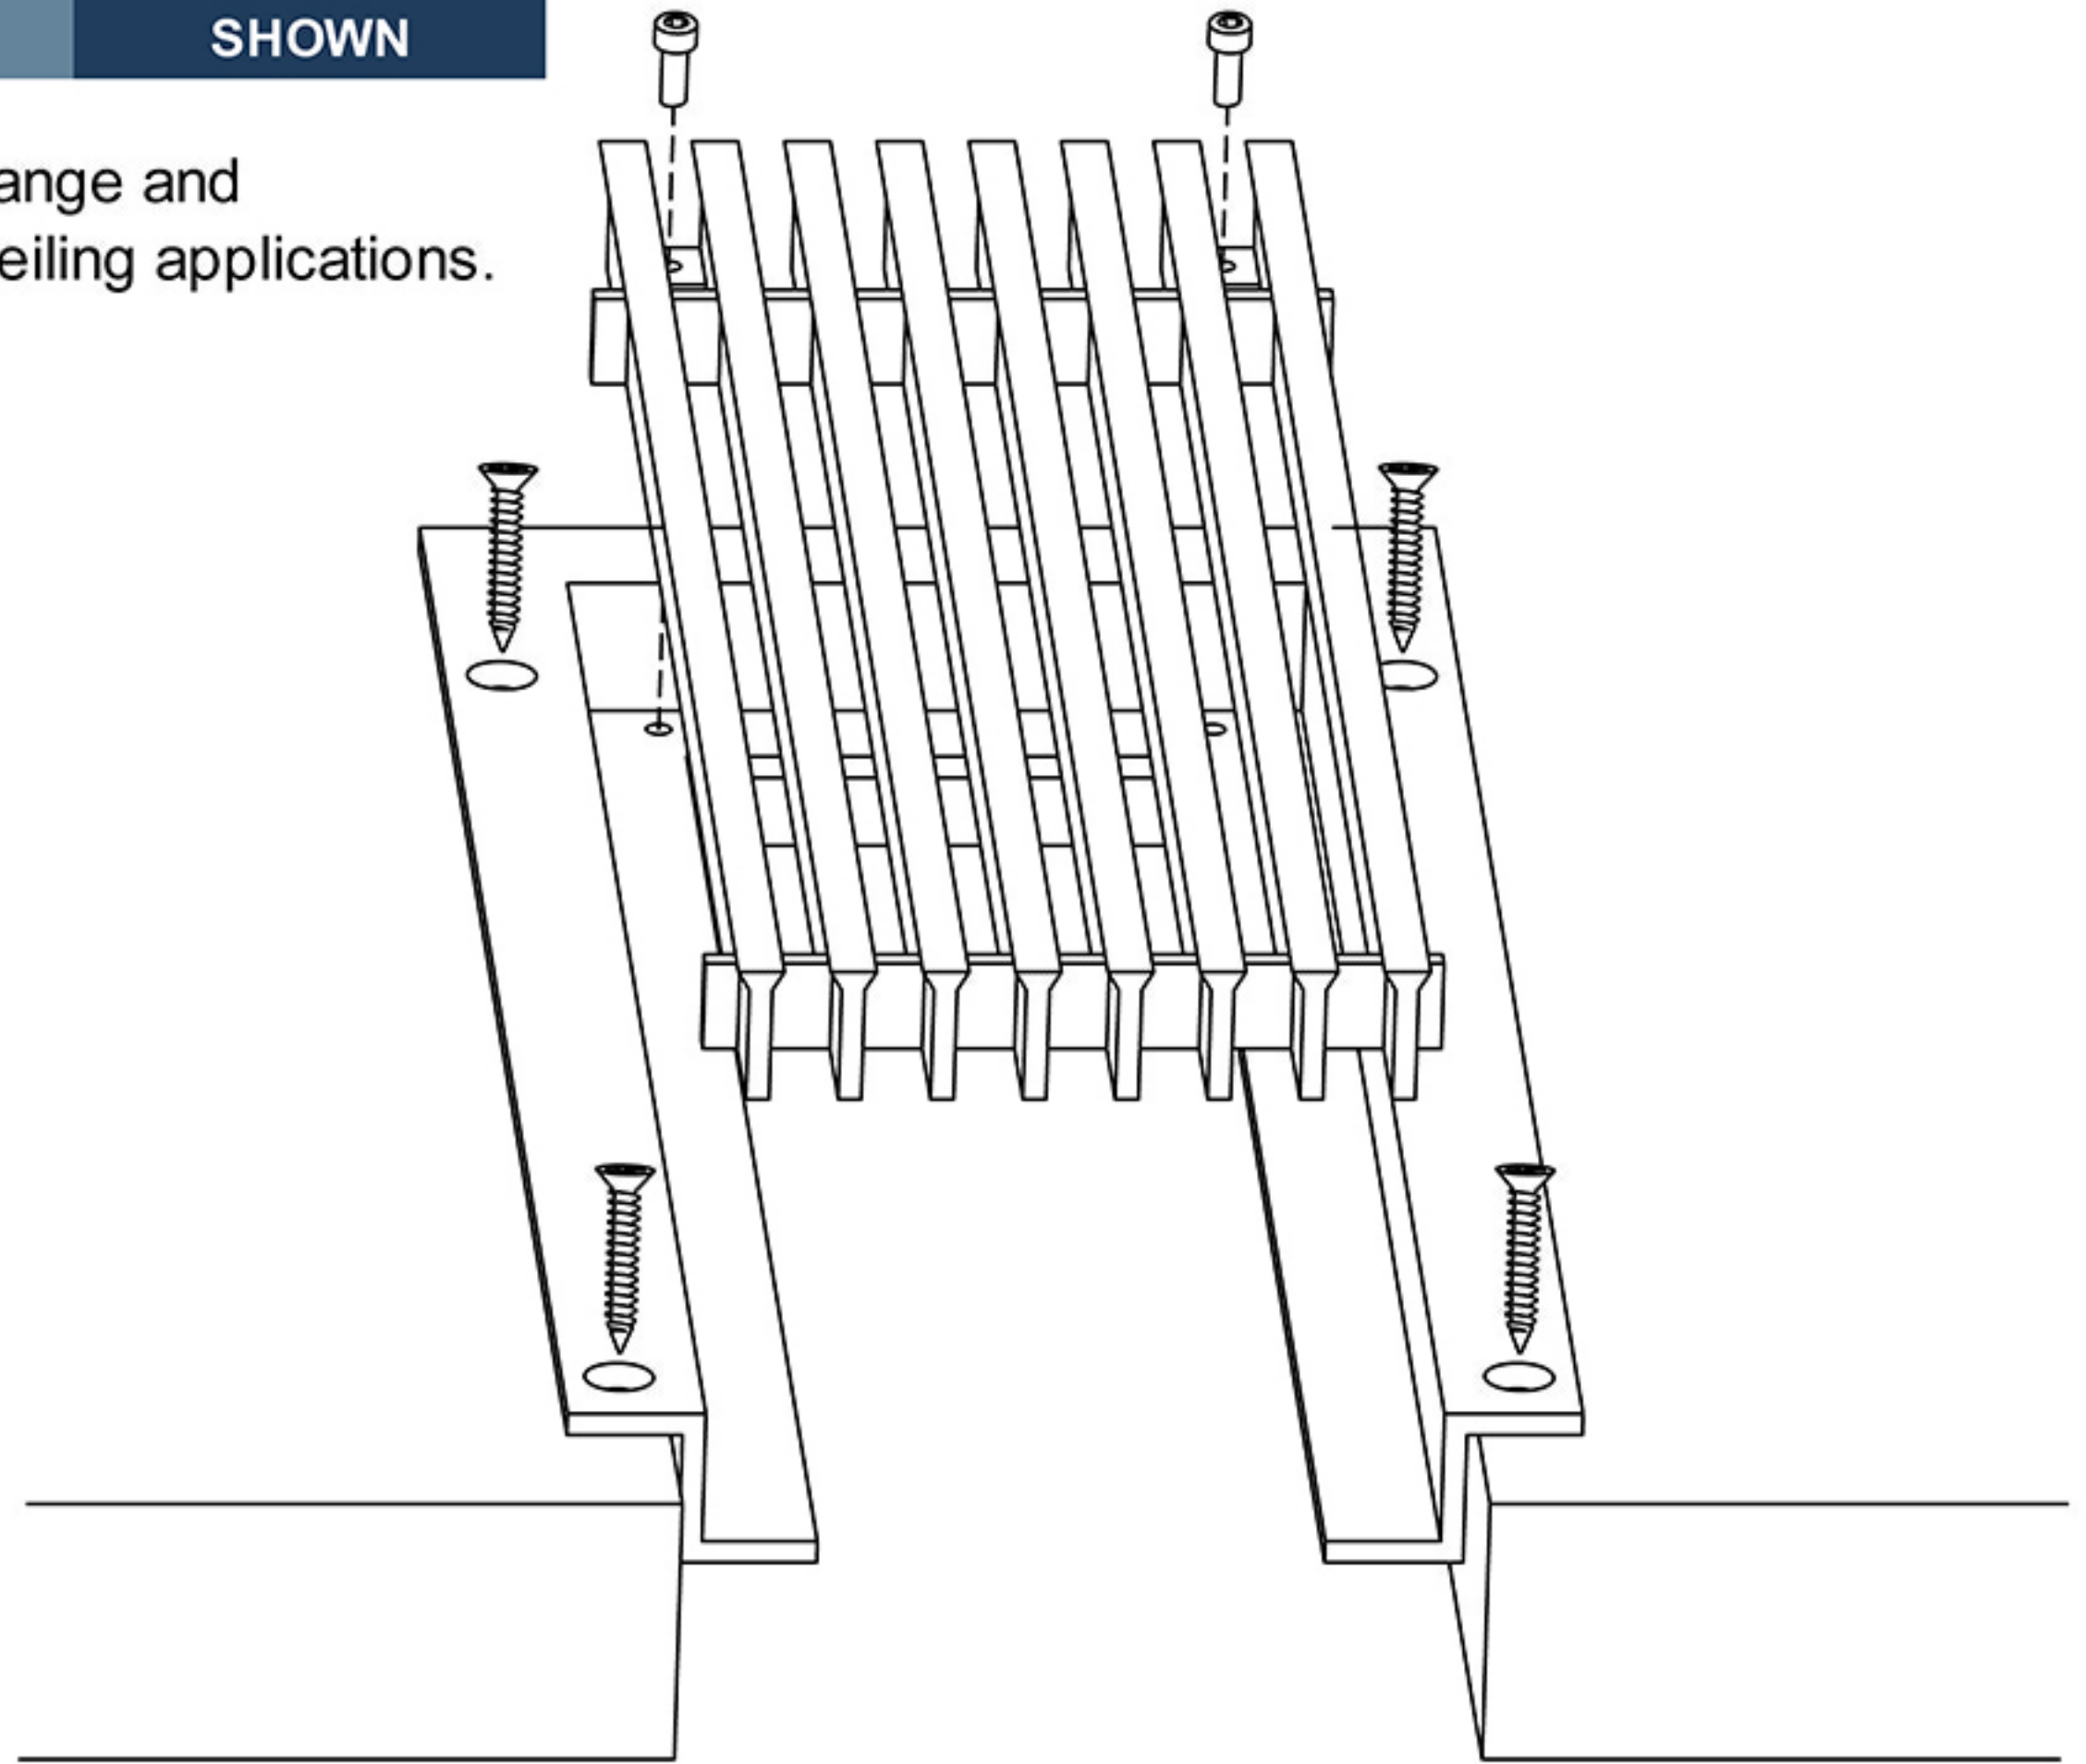

16

C FRAME

Mounting holes-Removable core

AAG330

SHOWN

C frame with countersunk holes in flange and removable core; used for wall and ceiling applications.

Artistry in Architectural Grilles
custom architectural grilles and metal-work

SECTION NAME:	C-FRAME SECTION	
TITLE:	INSTALLATION DETAIL	
DRAWN BY:	QW	DRAWING #
DATE:		# 16
		SCALE:
		NOT TO SCALE

ADVANCED ARCH GRILLES
149 Denton Avenue, New Hyde Park, NY 11040
Voice: 516-488-0628 Fax: 516-488-0728
Email: sales@agrilles.com