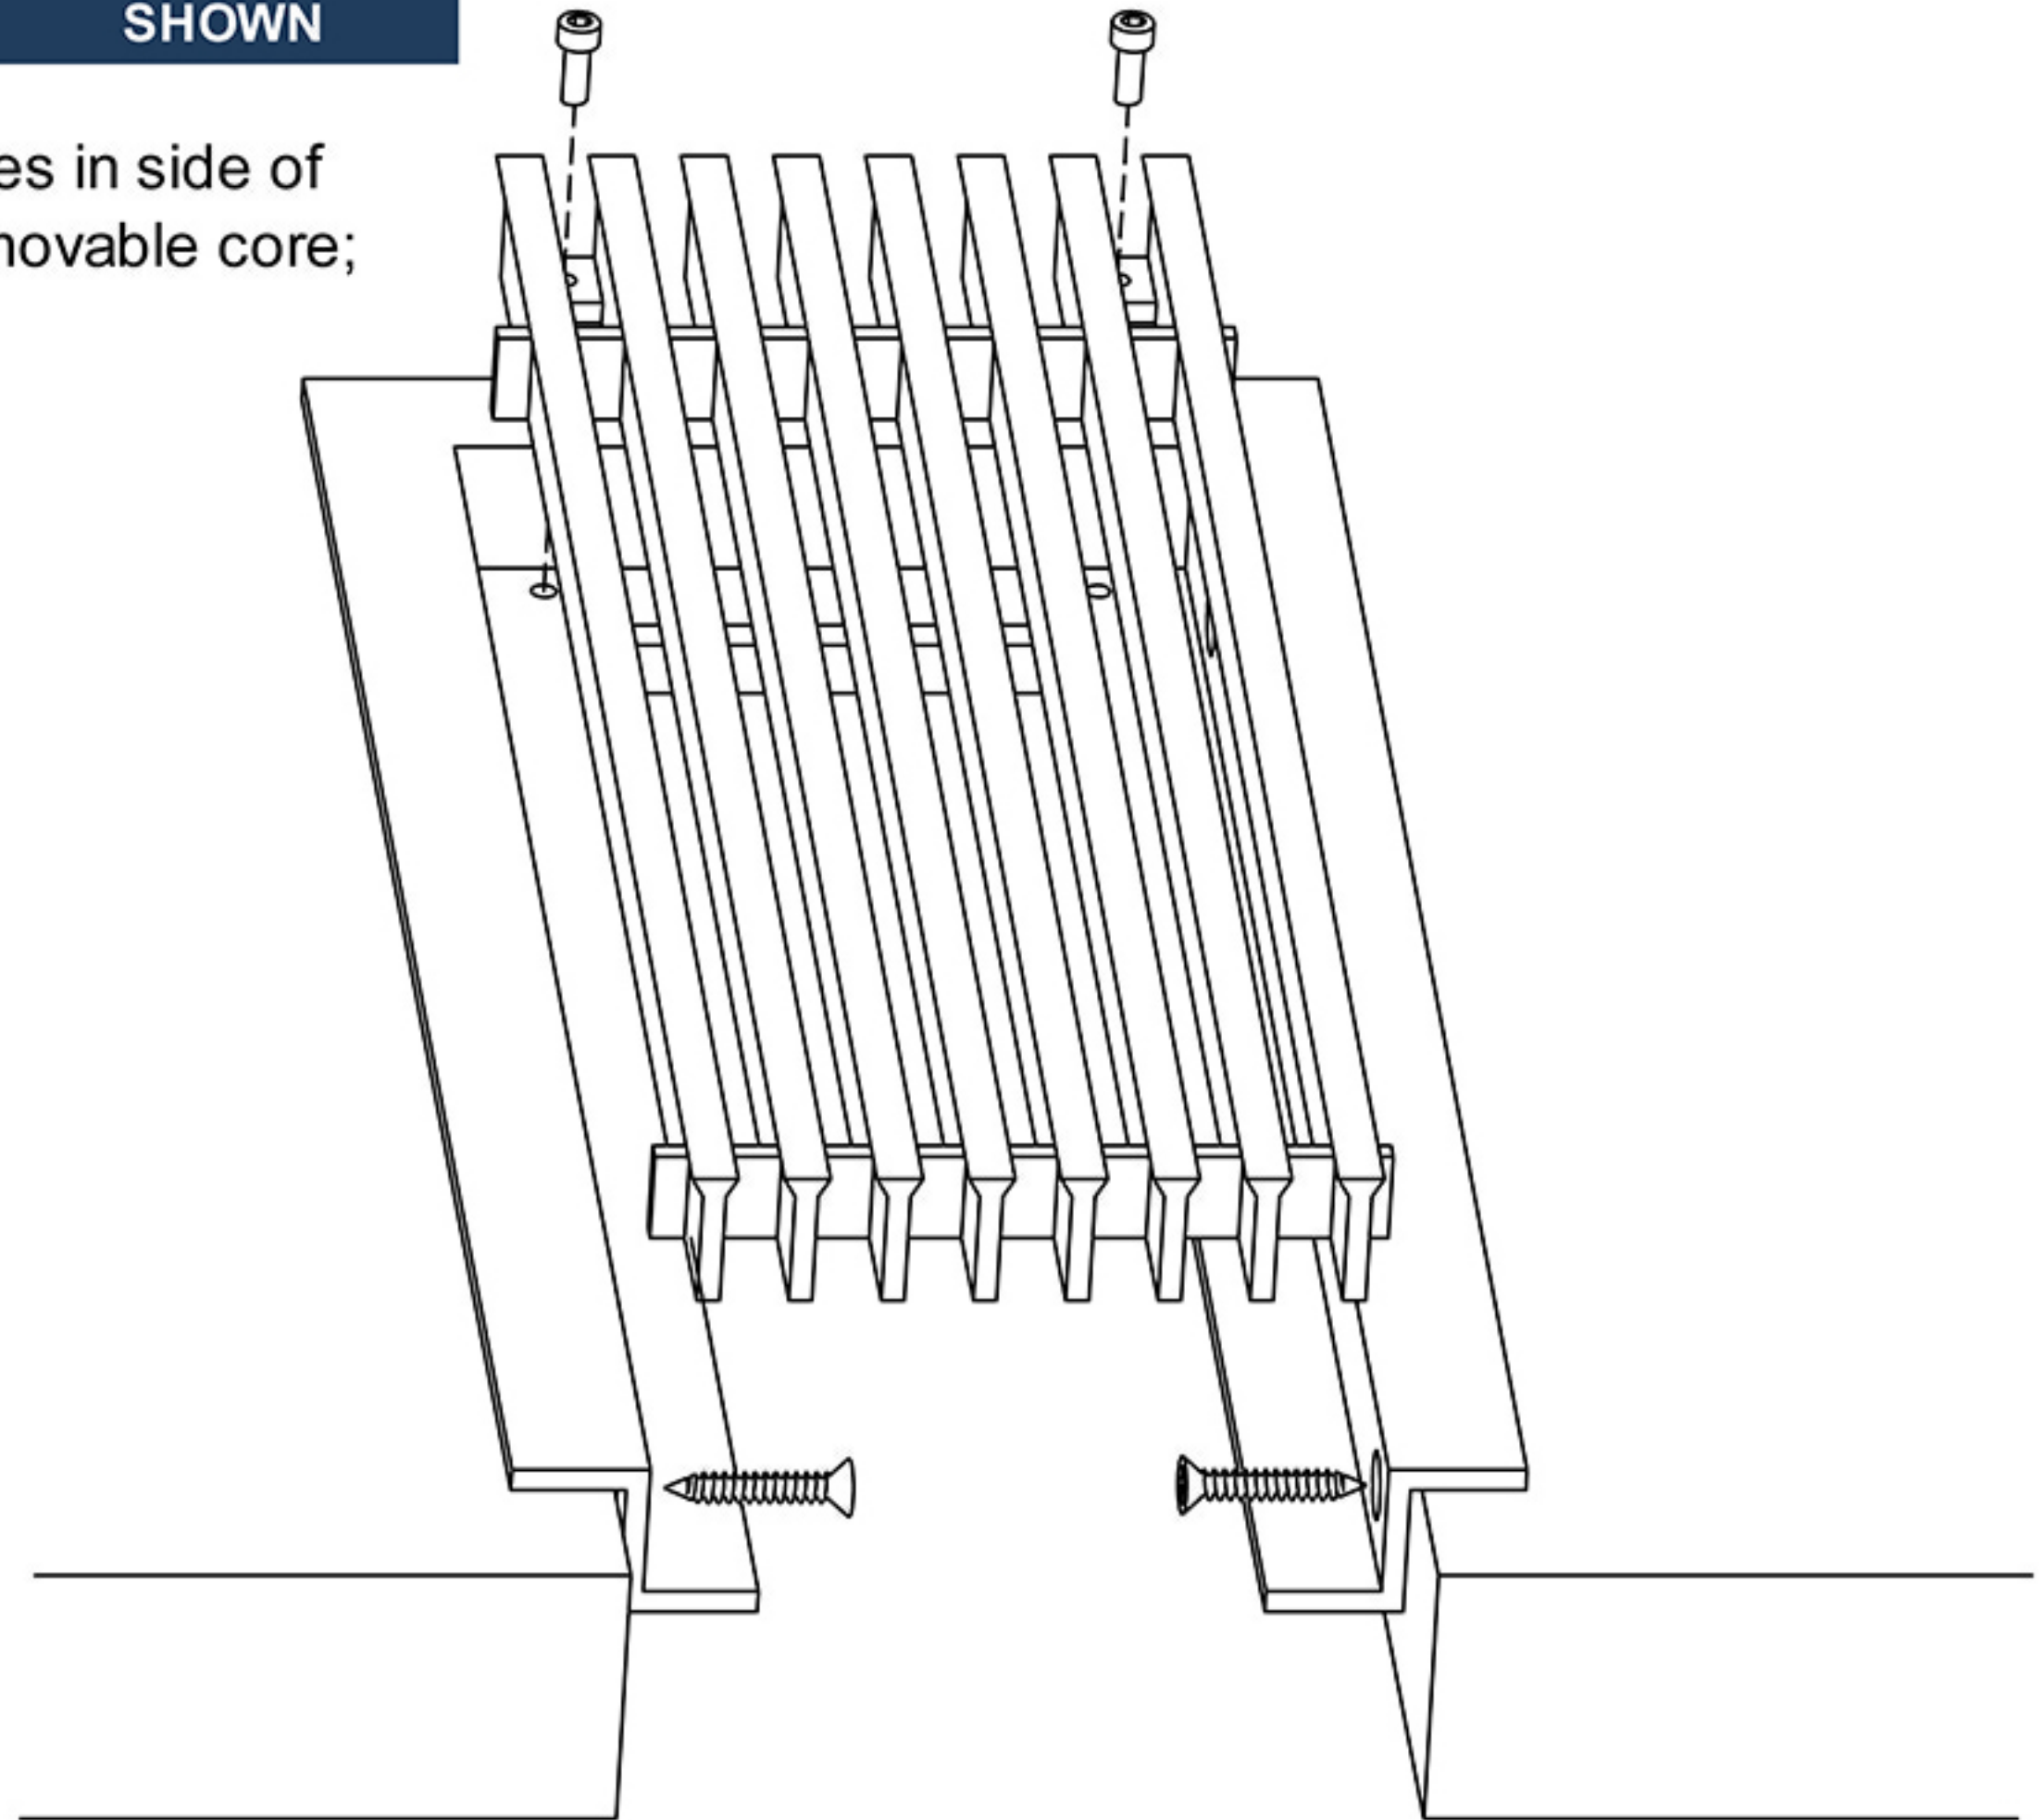

## C FRAME

Concealed mounting holes-Removable core

## AAG330

SHOWN

C frame with countersunk mounting holes in side of frame for fastening to opening, with removable core; wall and ceiling applications.

Artistry in Architectural Grilles  
custom architectural grilles and metal-work