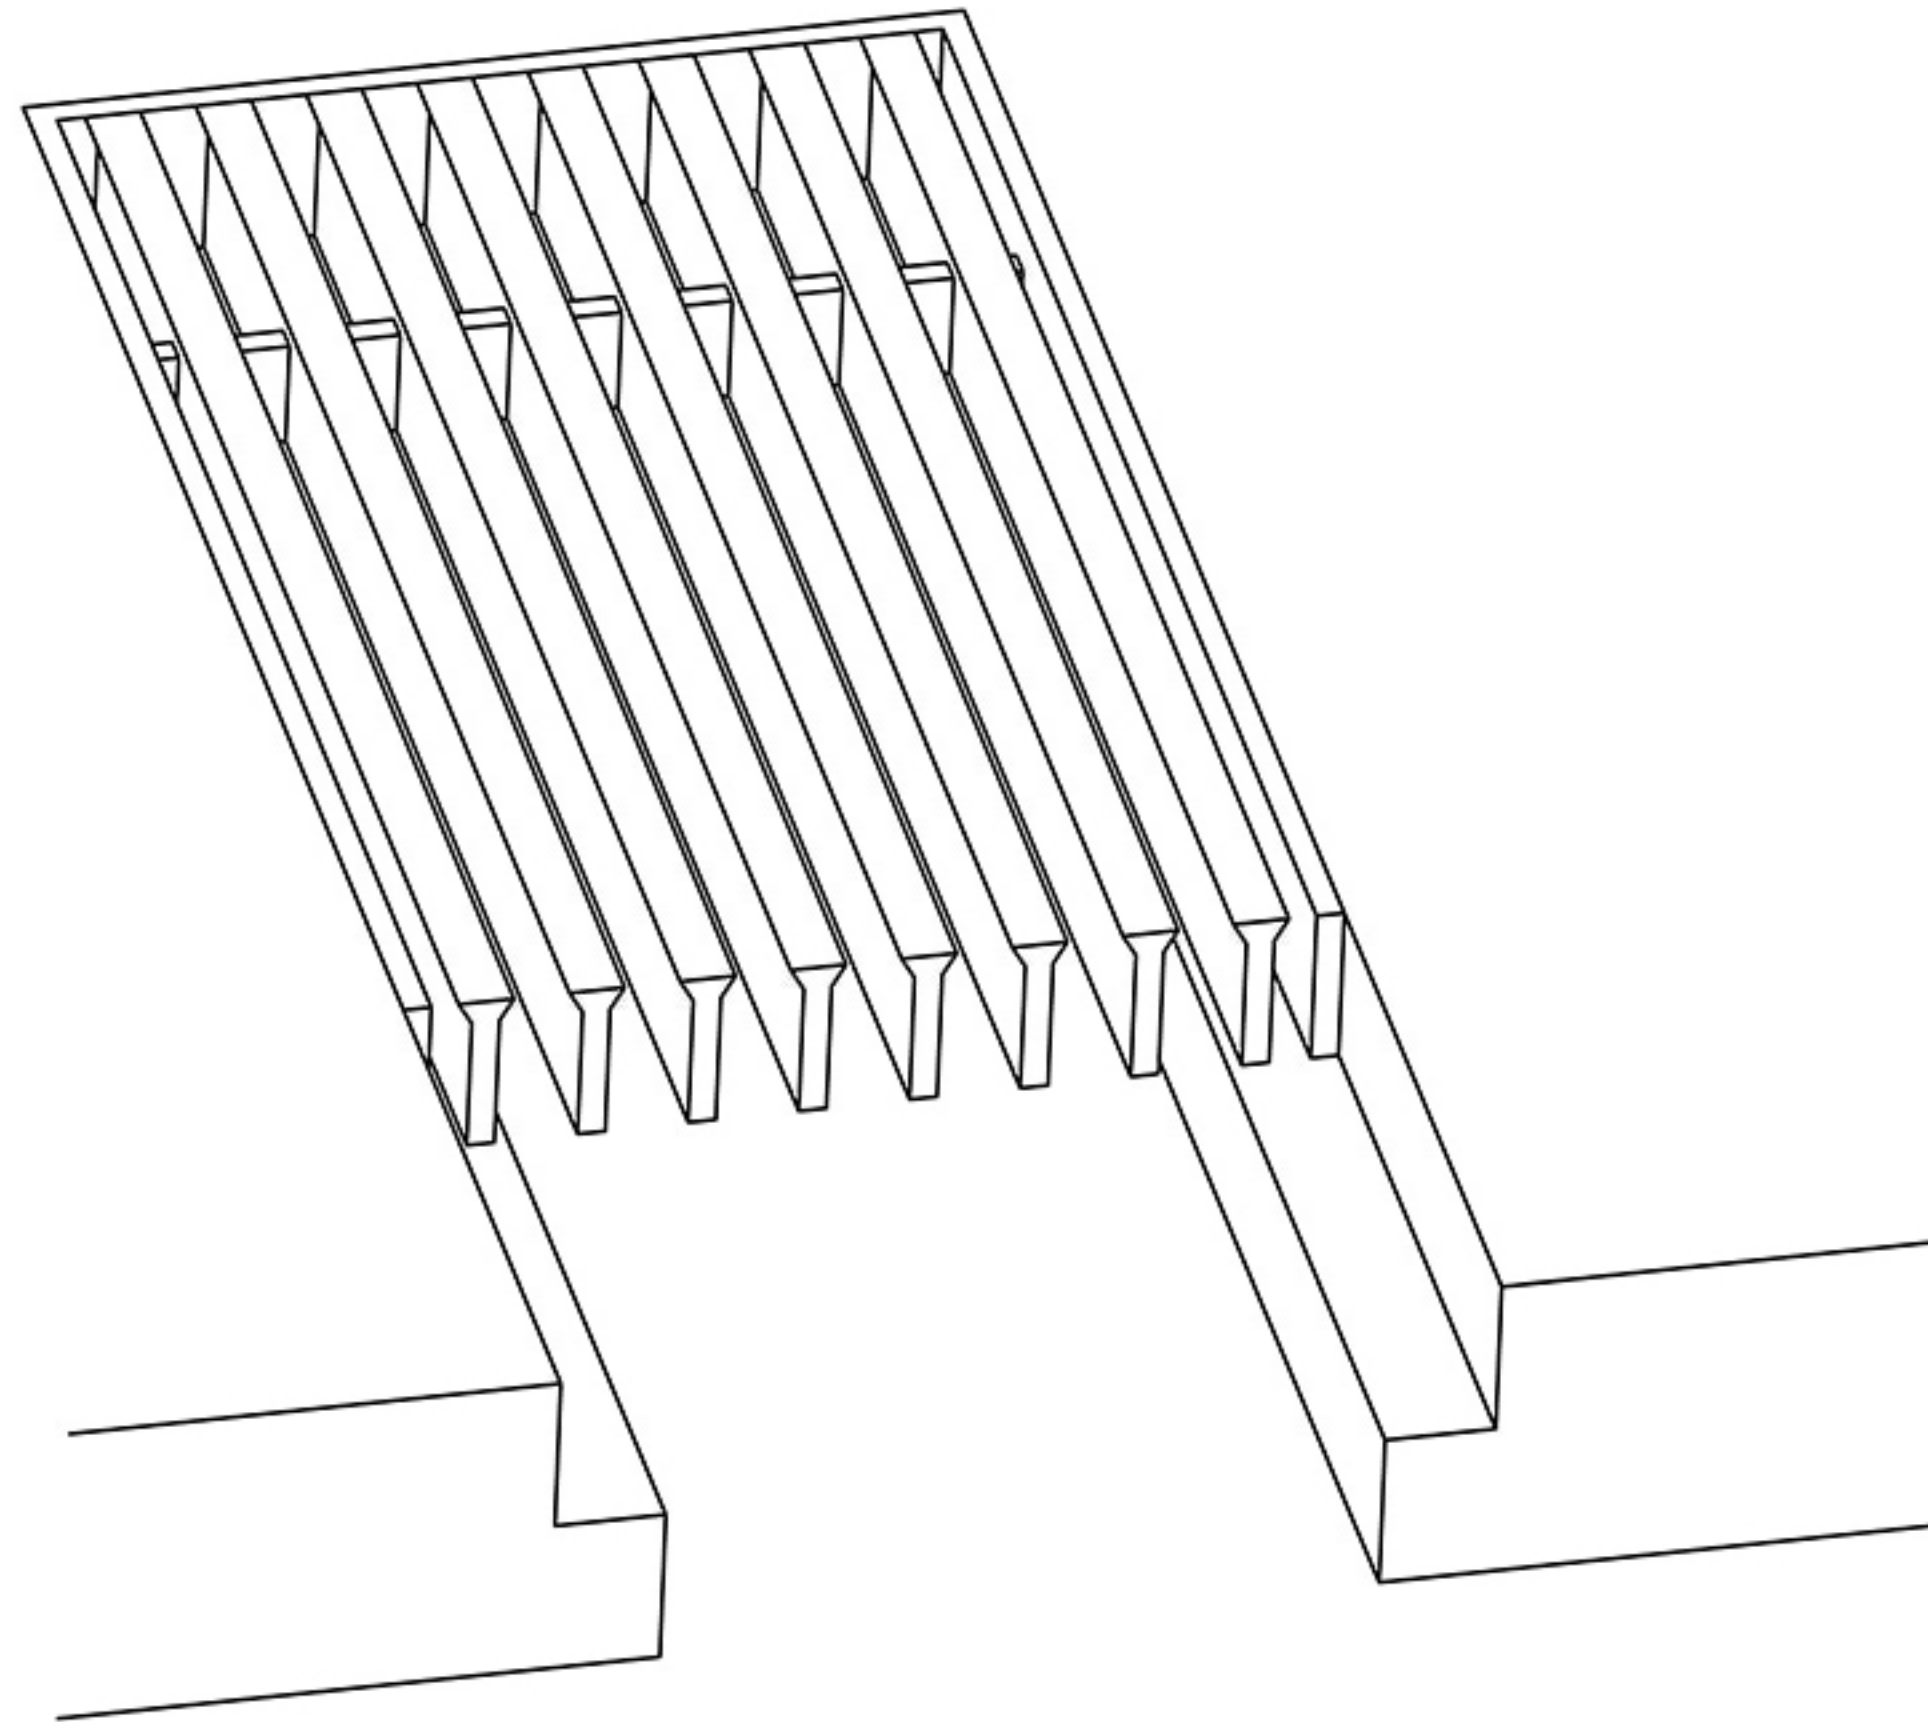

18

BAND FRAME

Drop in

AAG330

SHOWN

Drop in Band frame for enclosures, millwork, and fin tube openings.

Artistry in Architectural Grilles
custom architectural grilles and metal-work

SECTION NAME: BAND-FRAME SECTION	
TITLE: INSTALLATION DETAIL	
DRAWN BY: QW	DRAWING # # 18
DATE:	SCALE: NOT TO SCALE