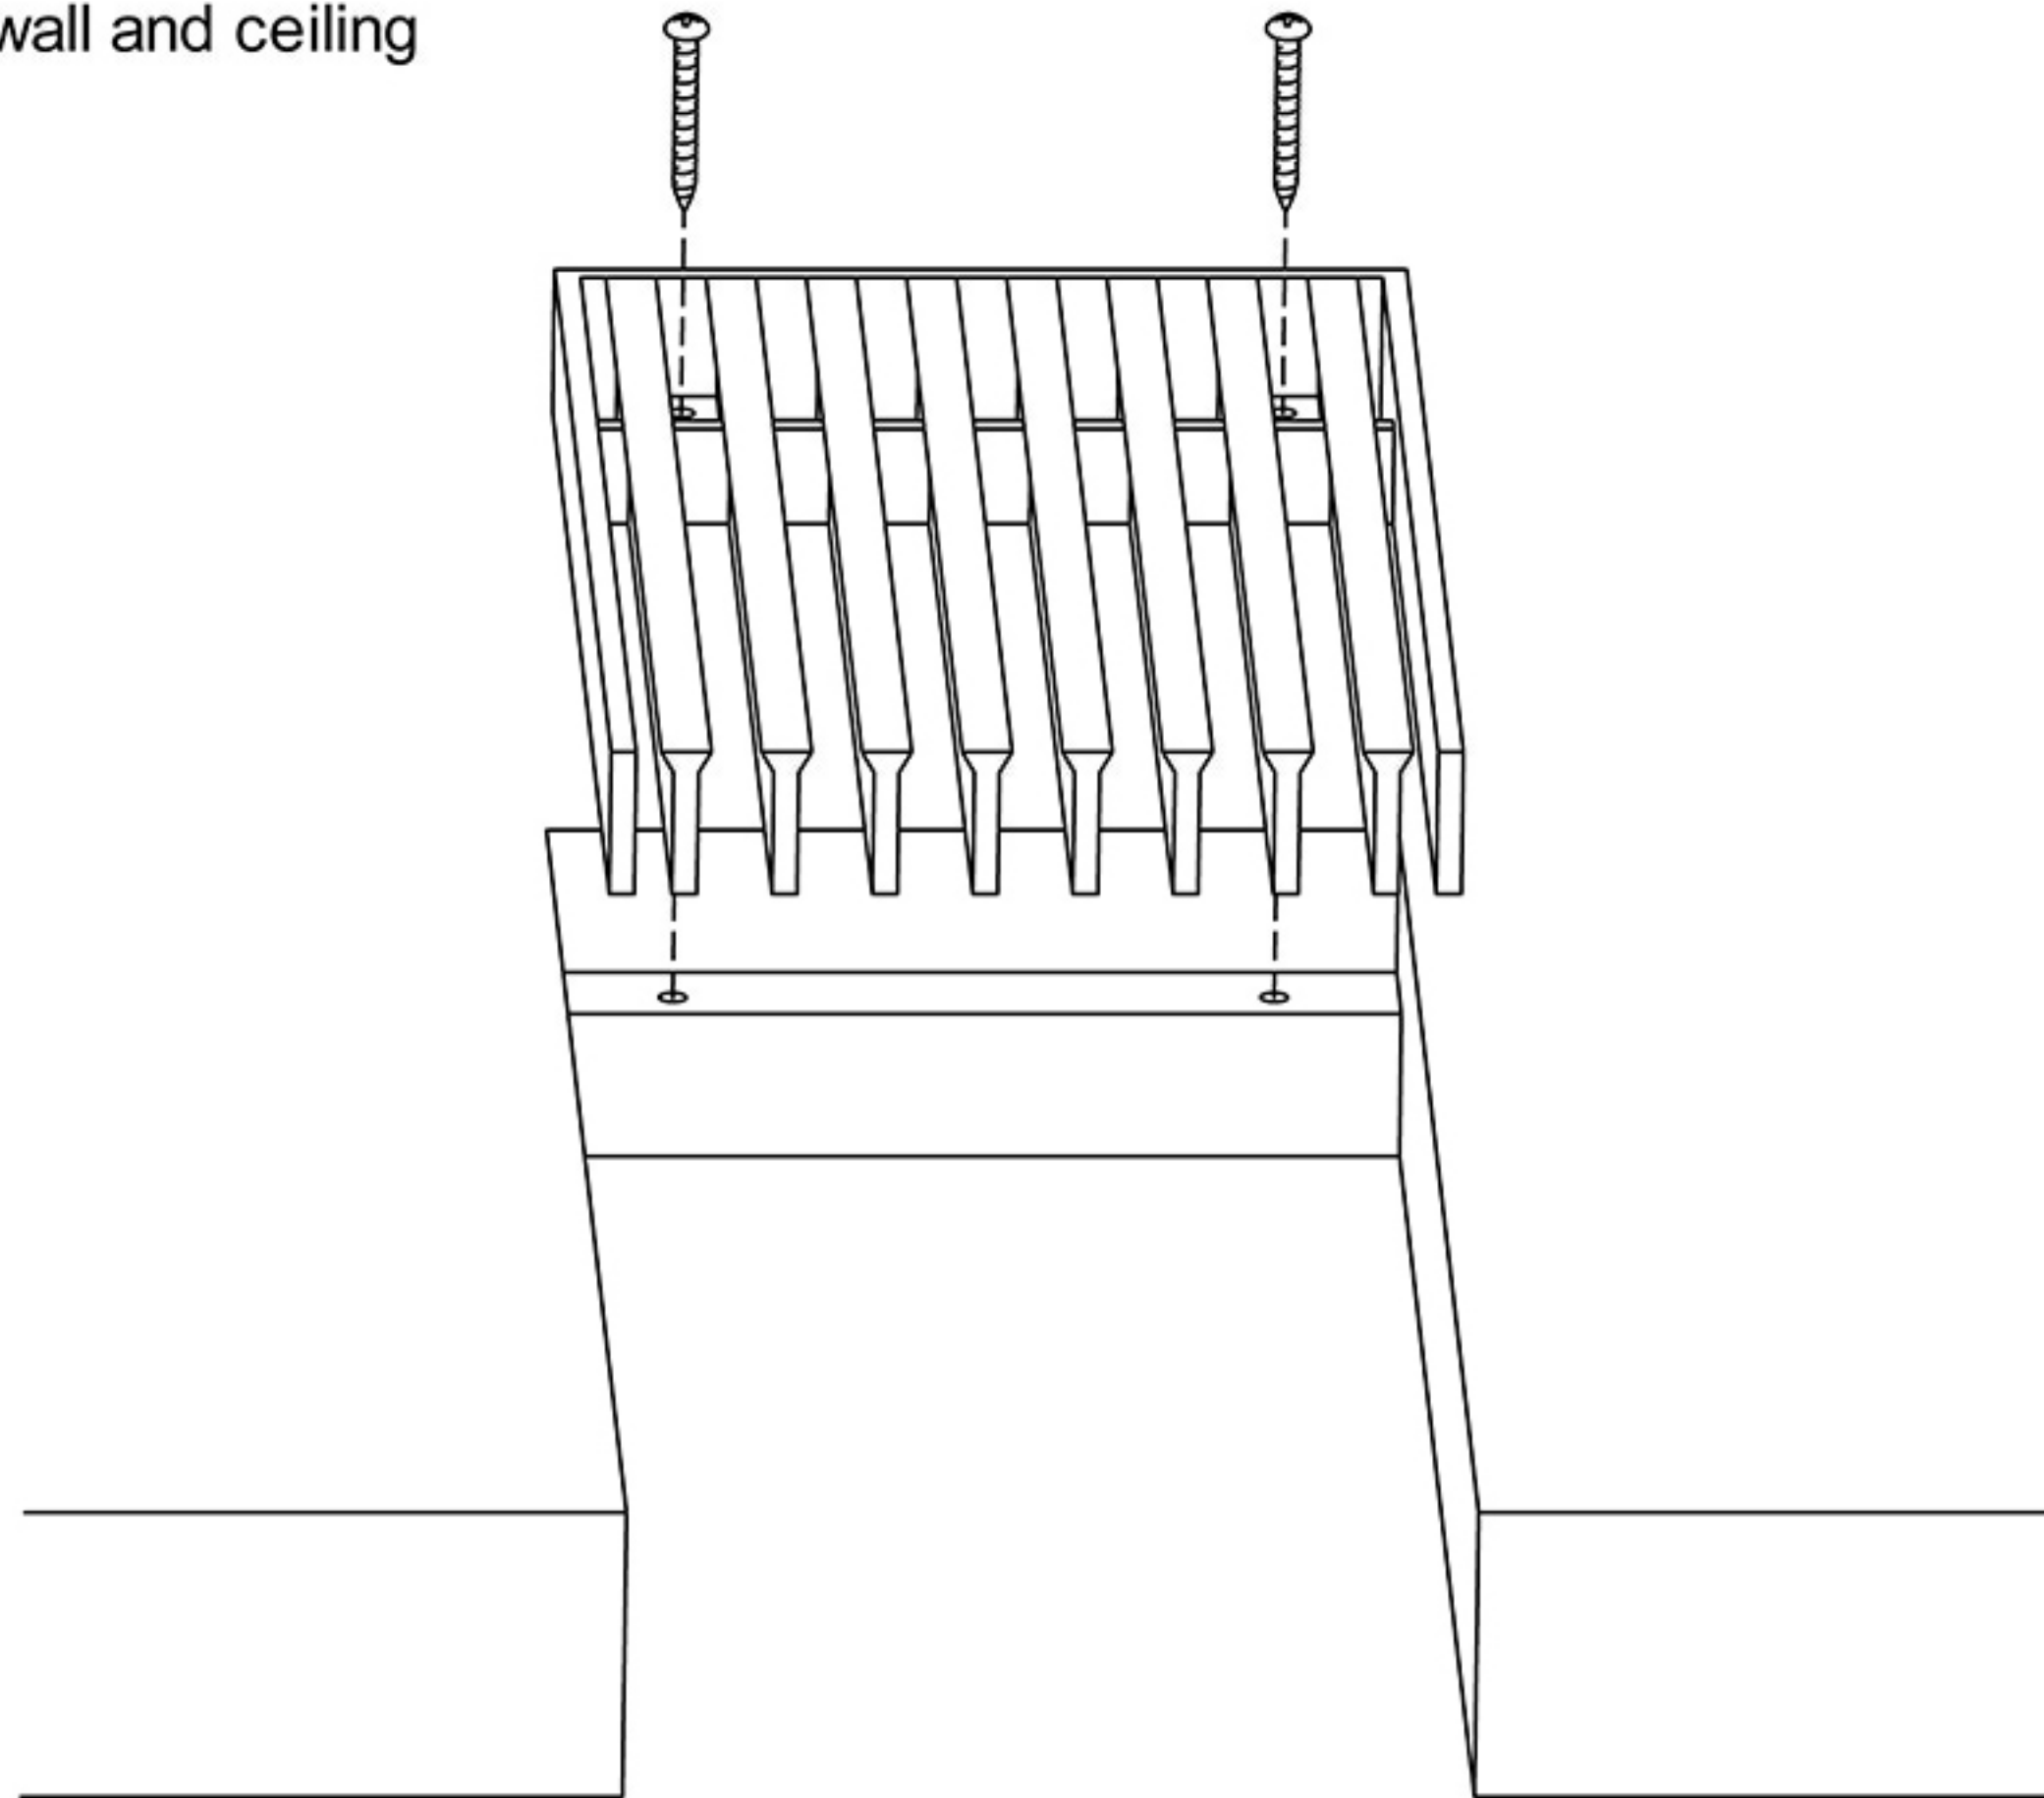

19

BAND FRAME

With mounting tabs

AAG330

SHOWN

Band frame with mounting tabs for wall and ceiling applications.

Artistry in Architectural Grilles
custom architectural grilles and metal-work

SECTION NAME: BAND-FRAME SECTION	
TITLE: INSTALLATION DETAIL	
DRAWN BY: QW	DRAWING # # 19
DATE:	SCALE: NOT TO SCALE