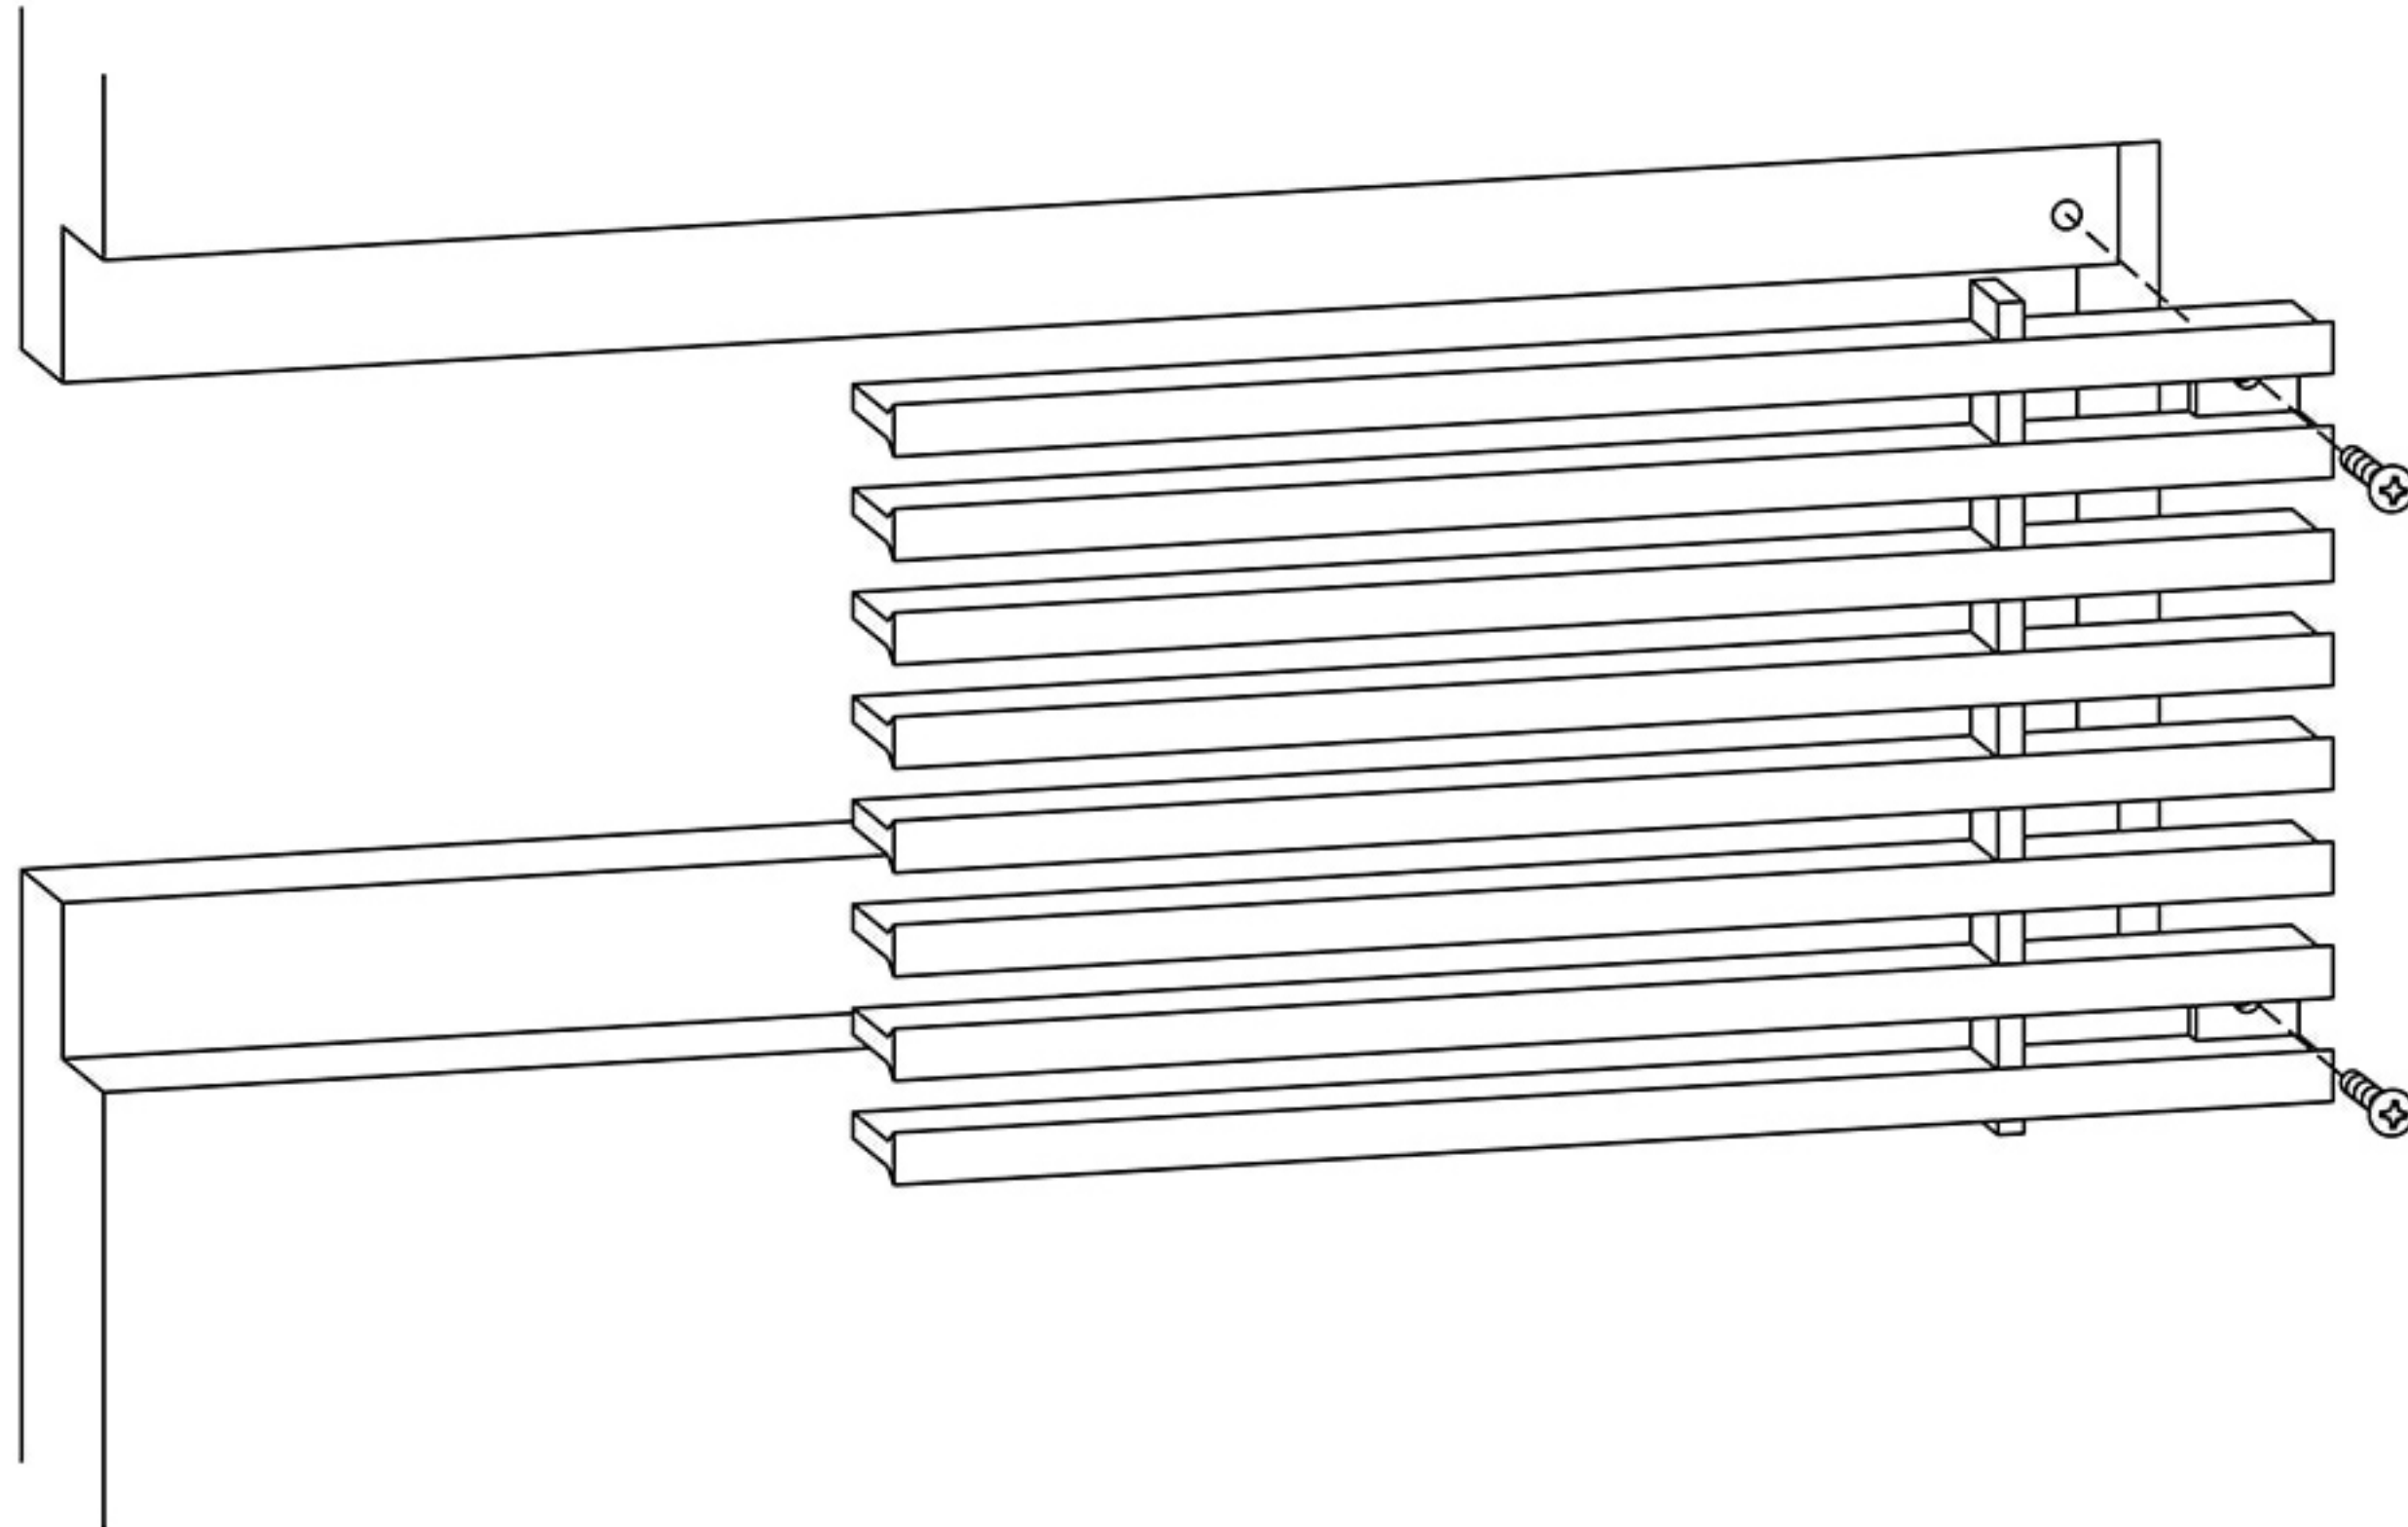

2

**CORE ONLY**  
*With mounting tabs*

**AAG330**  
**SHOWN**

Core only with mounting tabs for fastening to blocking, wood work or angle supports, duct flanges etc. AAG provides mounting fasteners with matching finish.