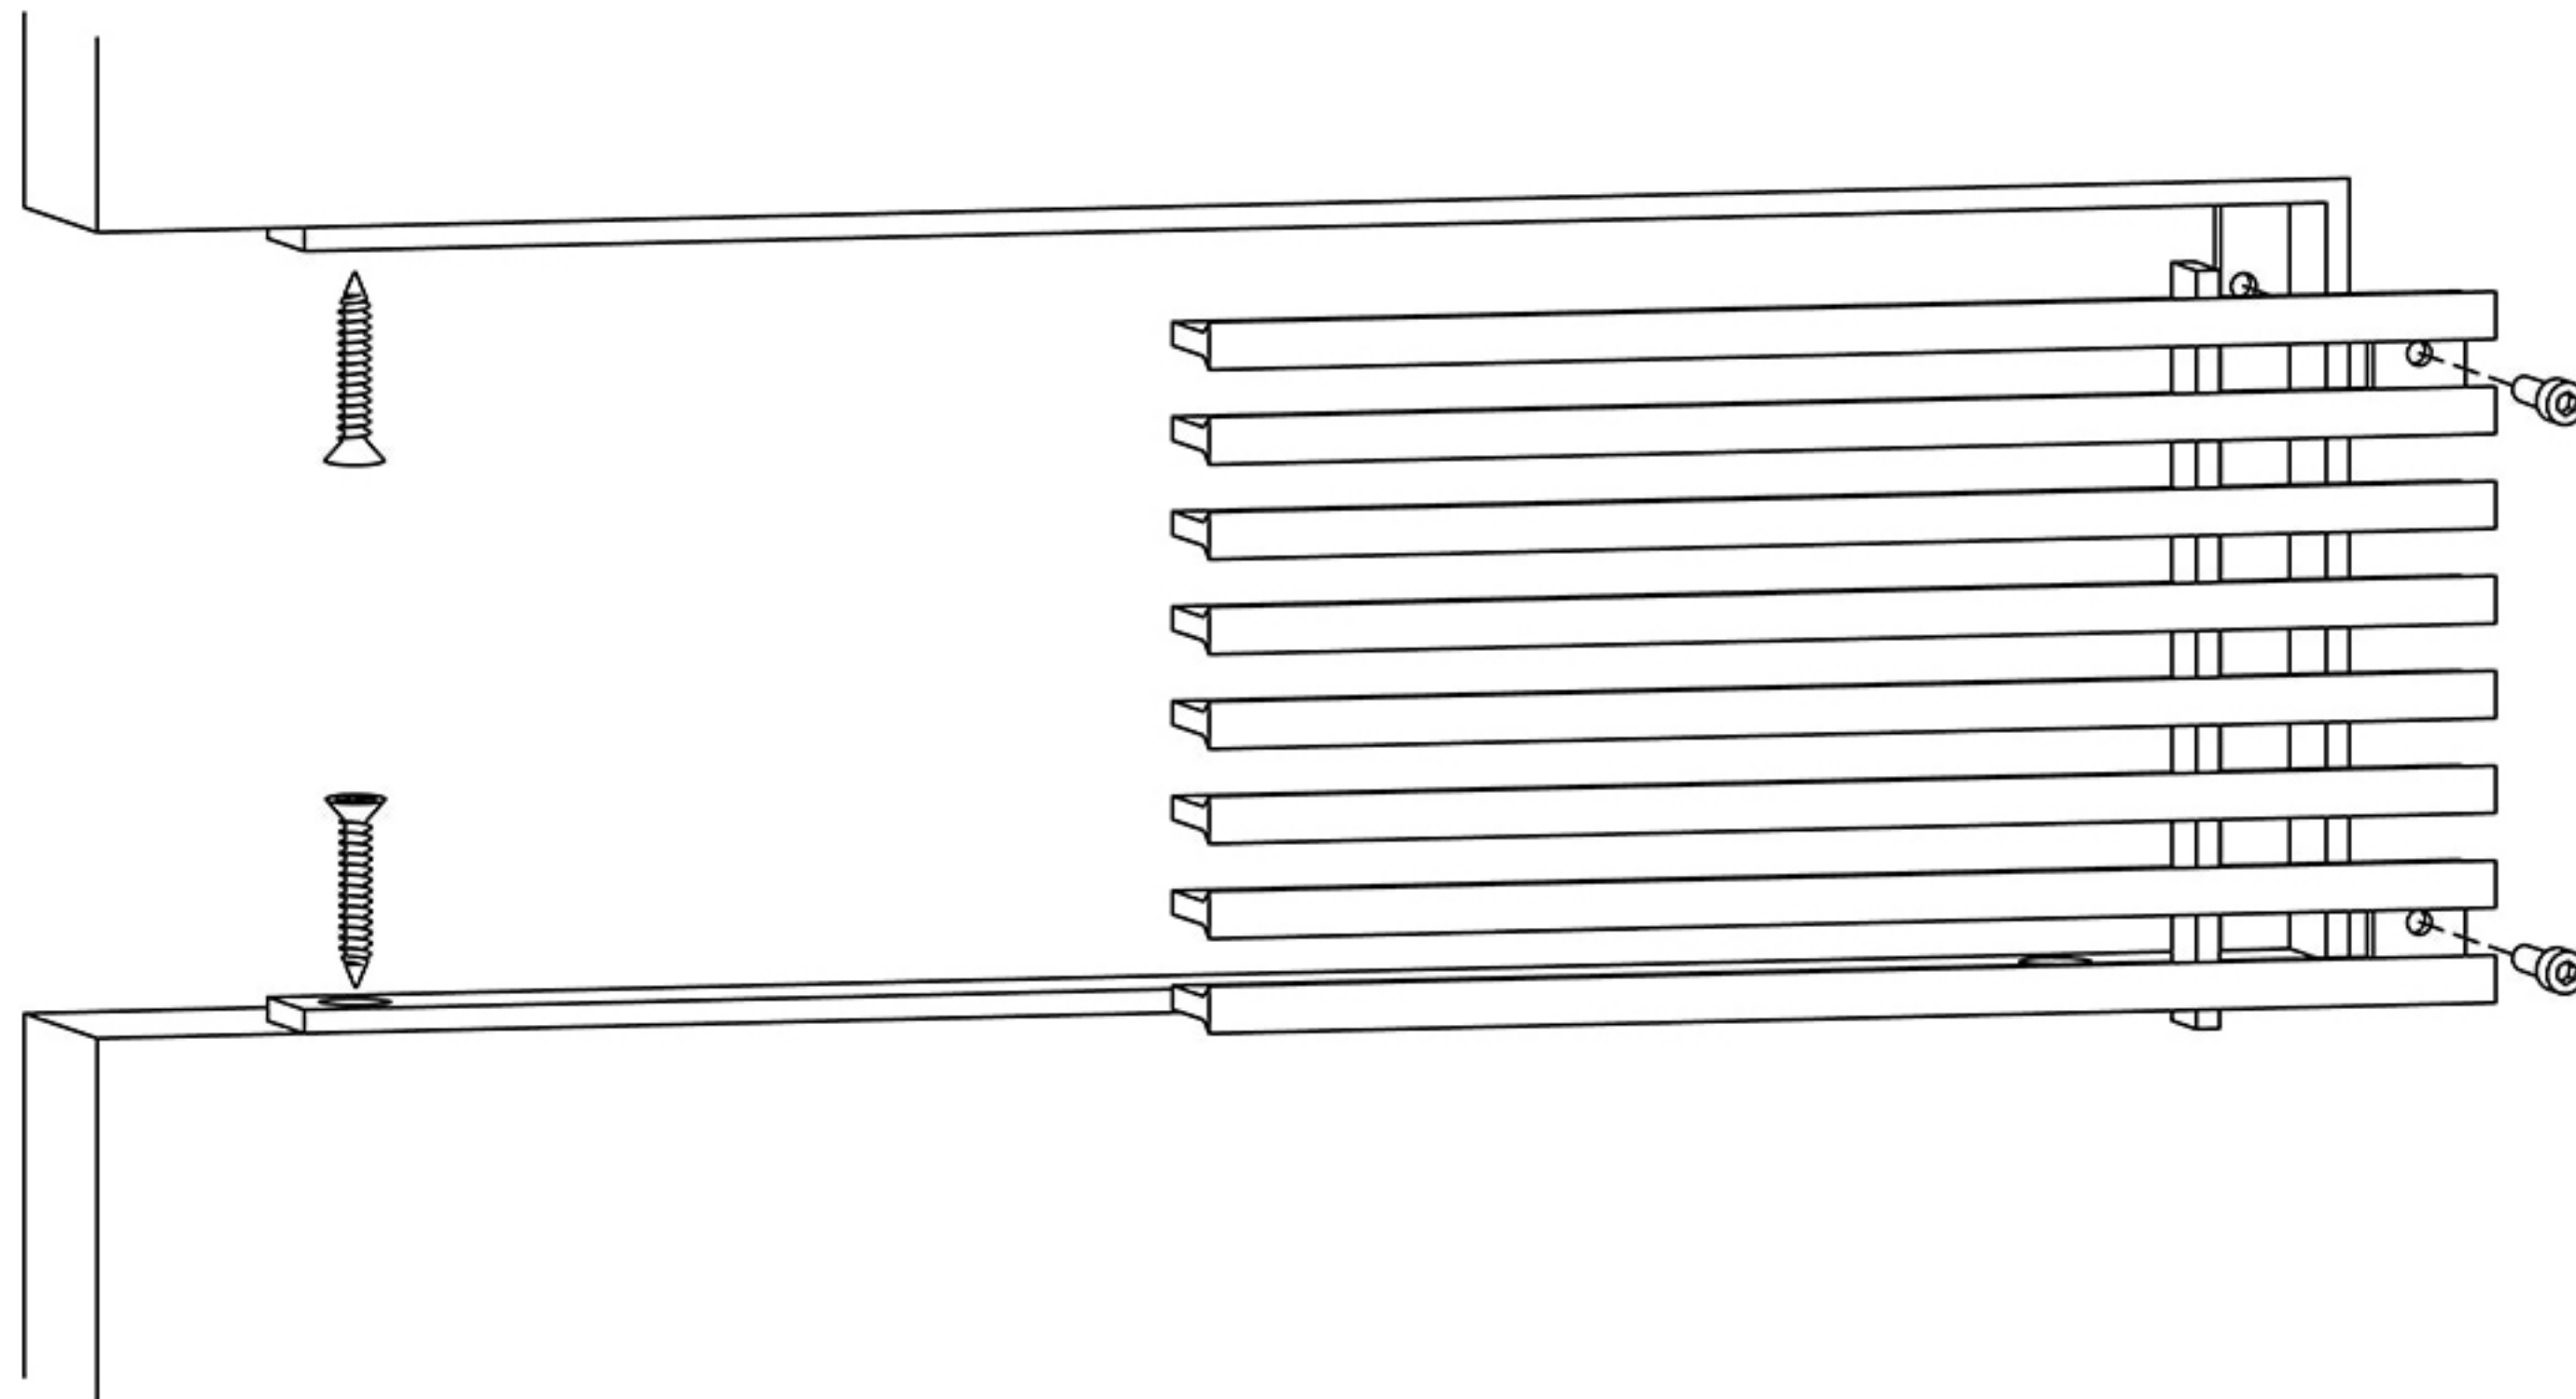

20

BAND FRAME

Concealed mounting holes-Removable core

AAG330

SHOWN

Band frames with countersunk holes in the side of frame for fastening to the opening, with removable core; wall and ceiling applications.

Artistry in Architectural Grilles
 custom architectural grilles and metal-work

SECTION NAME: BAND-FRAME SECTION	
TITLE: INSTALLATION DETAIL	
DRAWN BY: QW	DRAWING # # 20
DATE:	SCALE: NOT TO SCALE

ADVANCED ARCH GRILLES
 149 Denton Avenue, New Hyde Park, NY 11040
 Voice: 516-488-0628 Fax: 516-488-0728
 Email: sales@agrilles.com