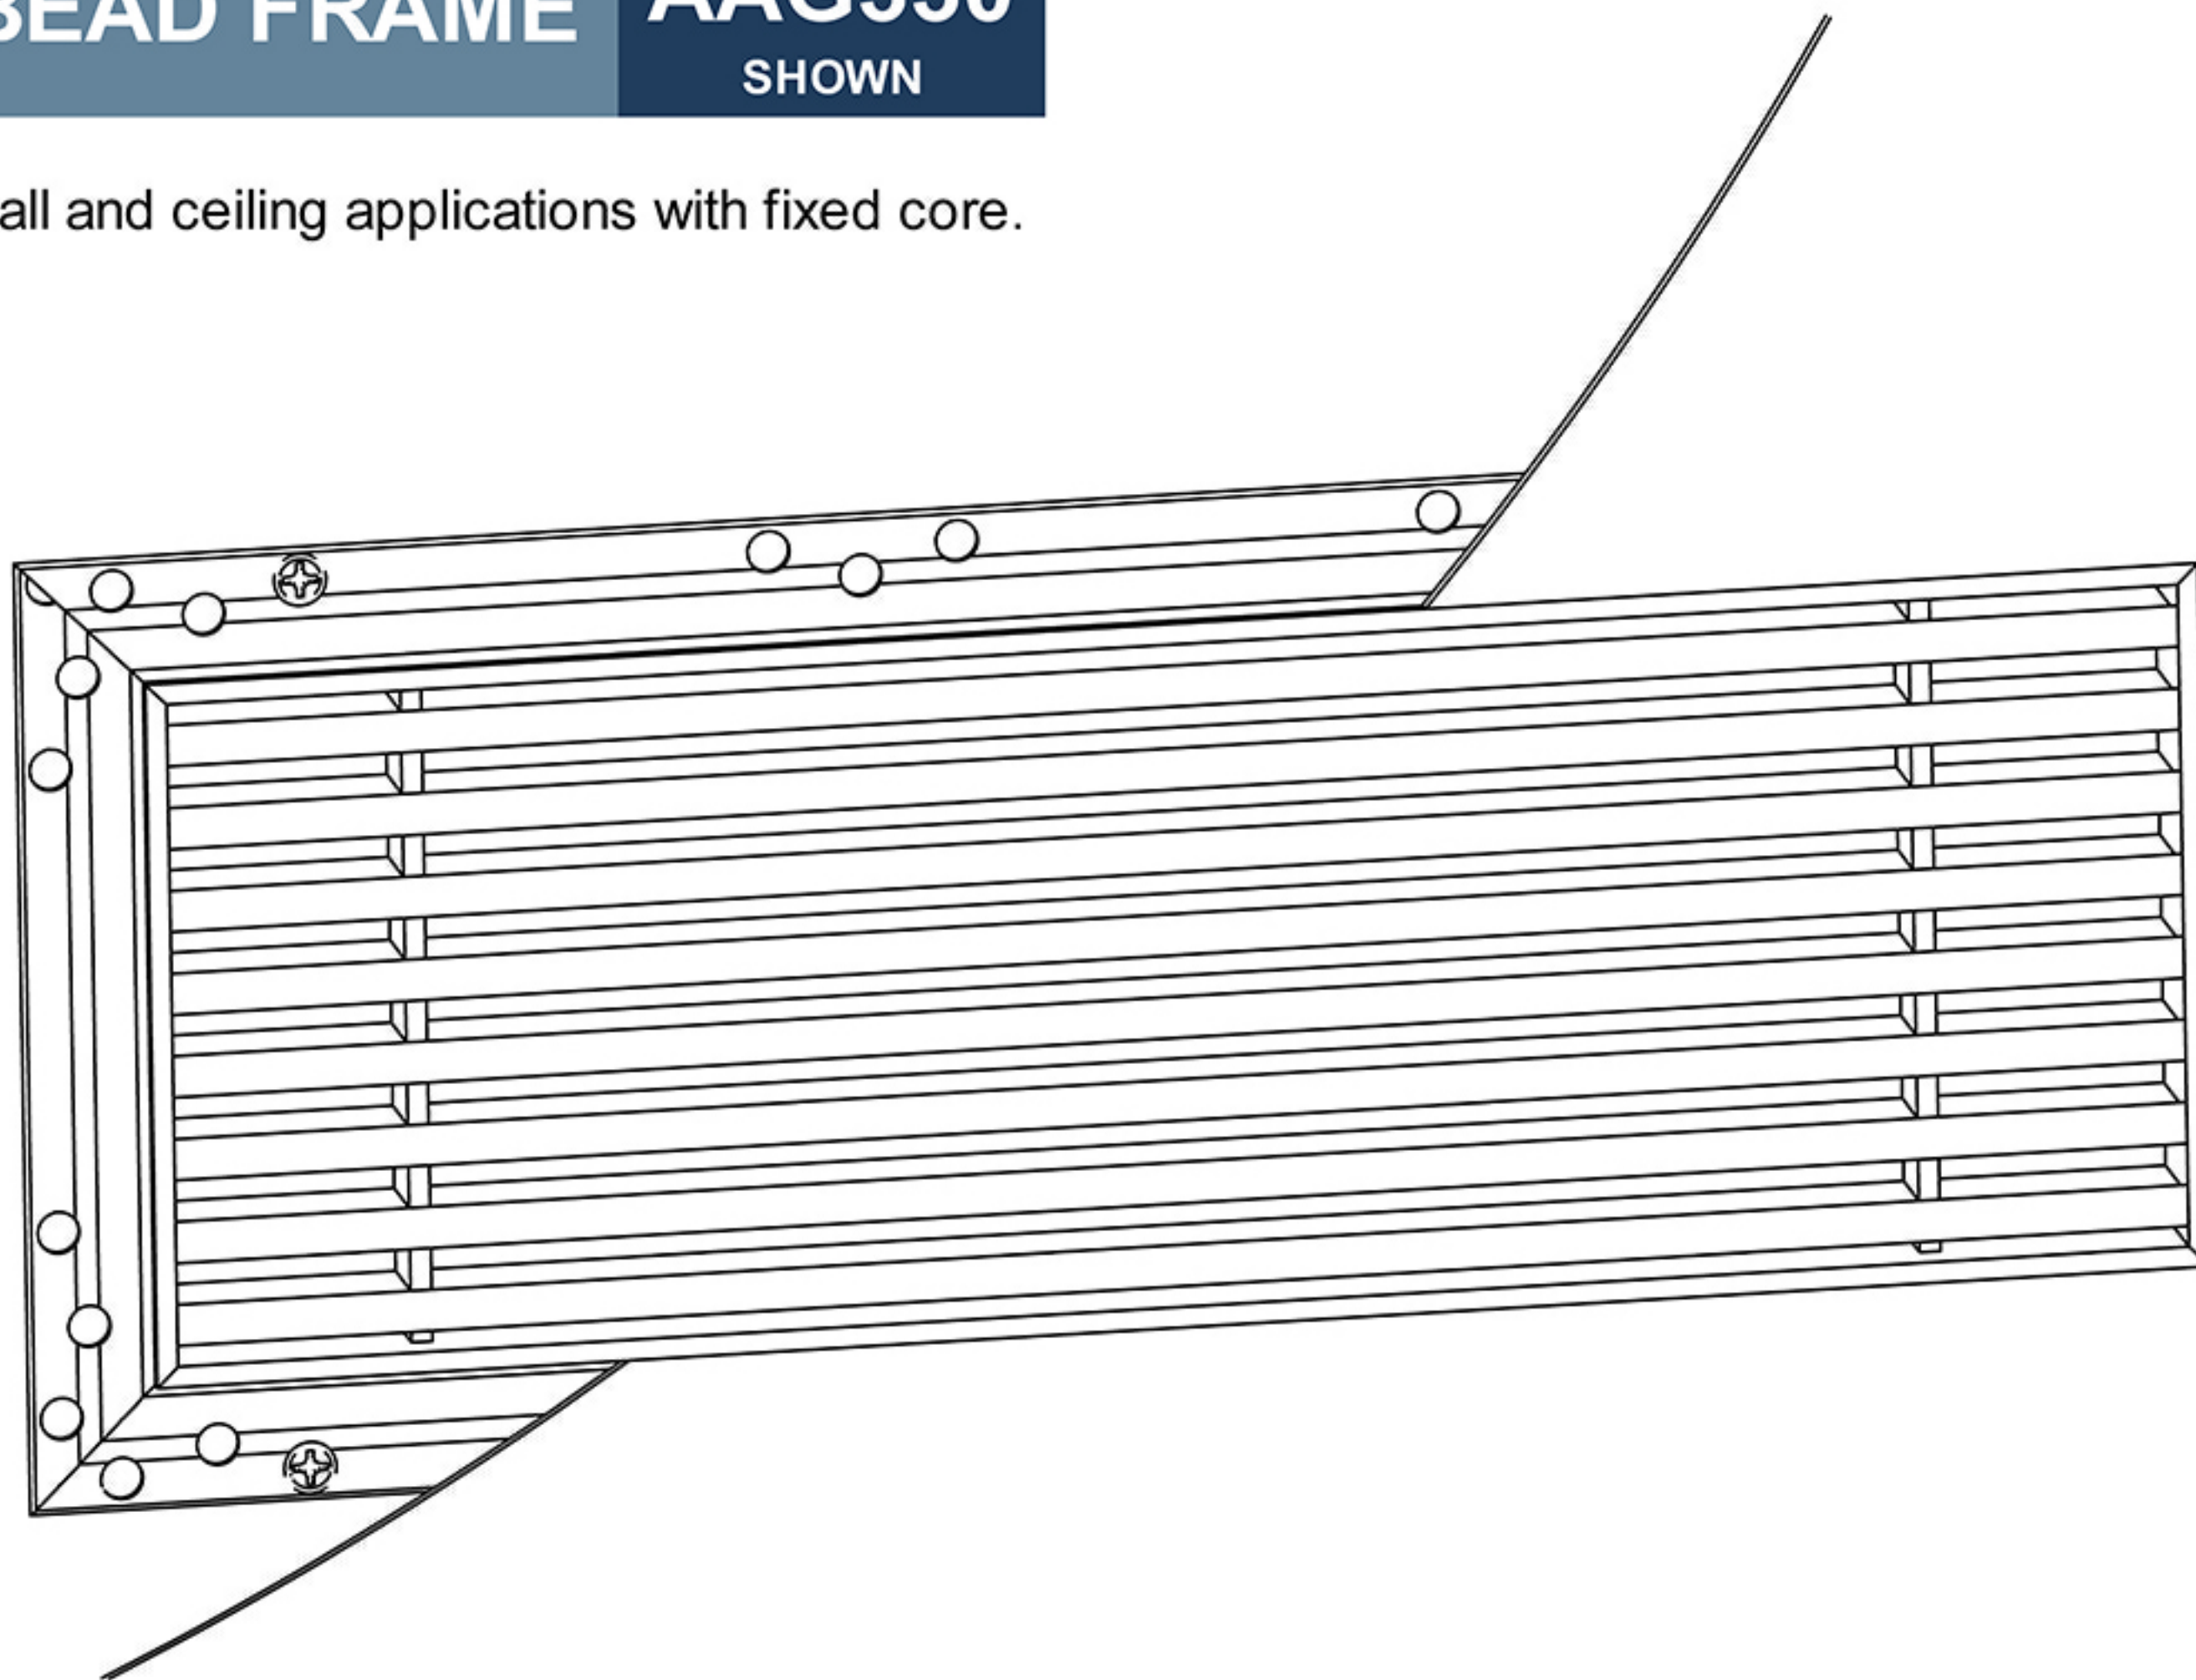

21

JBEAD FRAME

AAG330

SHOWN

JBEAD for wall and ceiling applications with fixed core.

Artistry in Architectural Grilles
 custom architectural grilles and metal-work

SECTION NAME: JBEAD-FRAME SECTION	
TITLE: INSTALLATION DETAIL	
DRAWN BY: QW	DRAWING # # 21
DATE:	SCALE: NOT TO SCALE