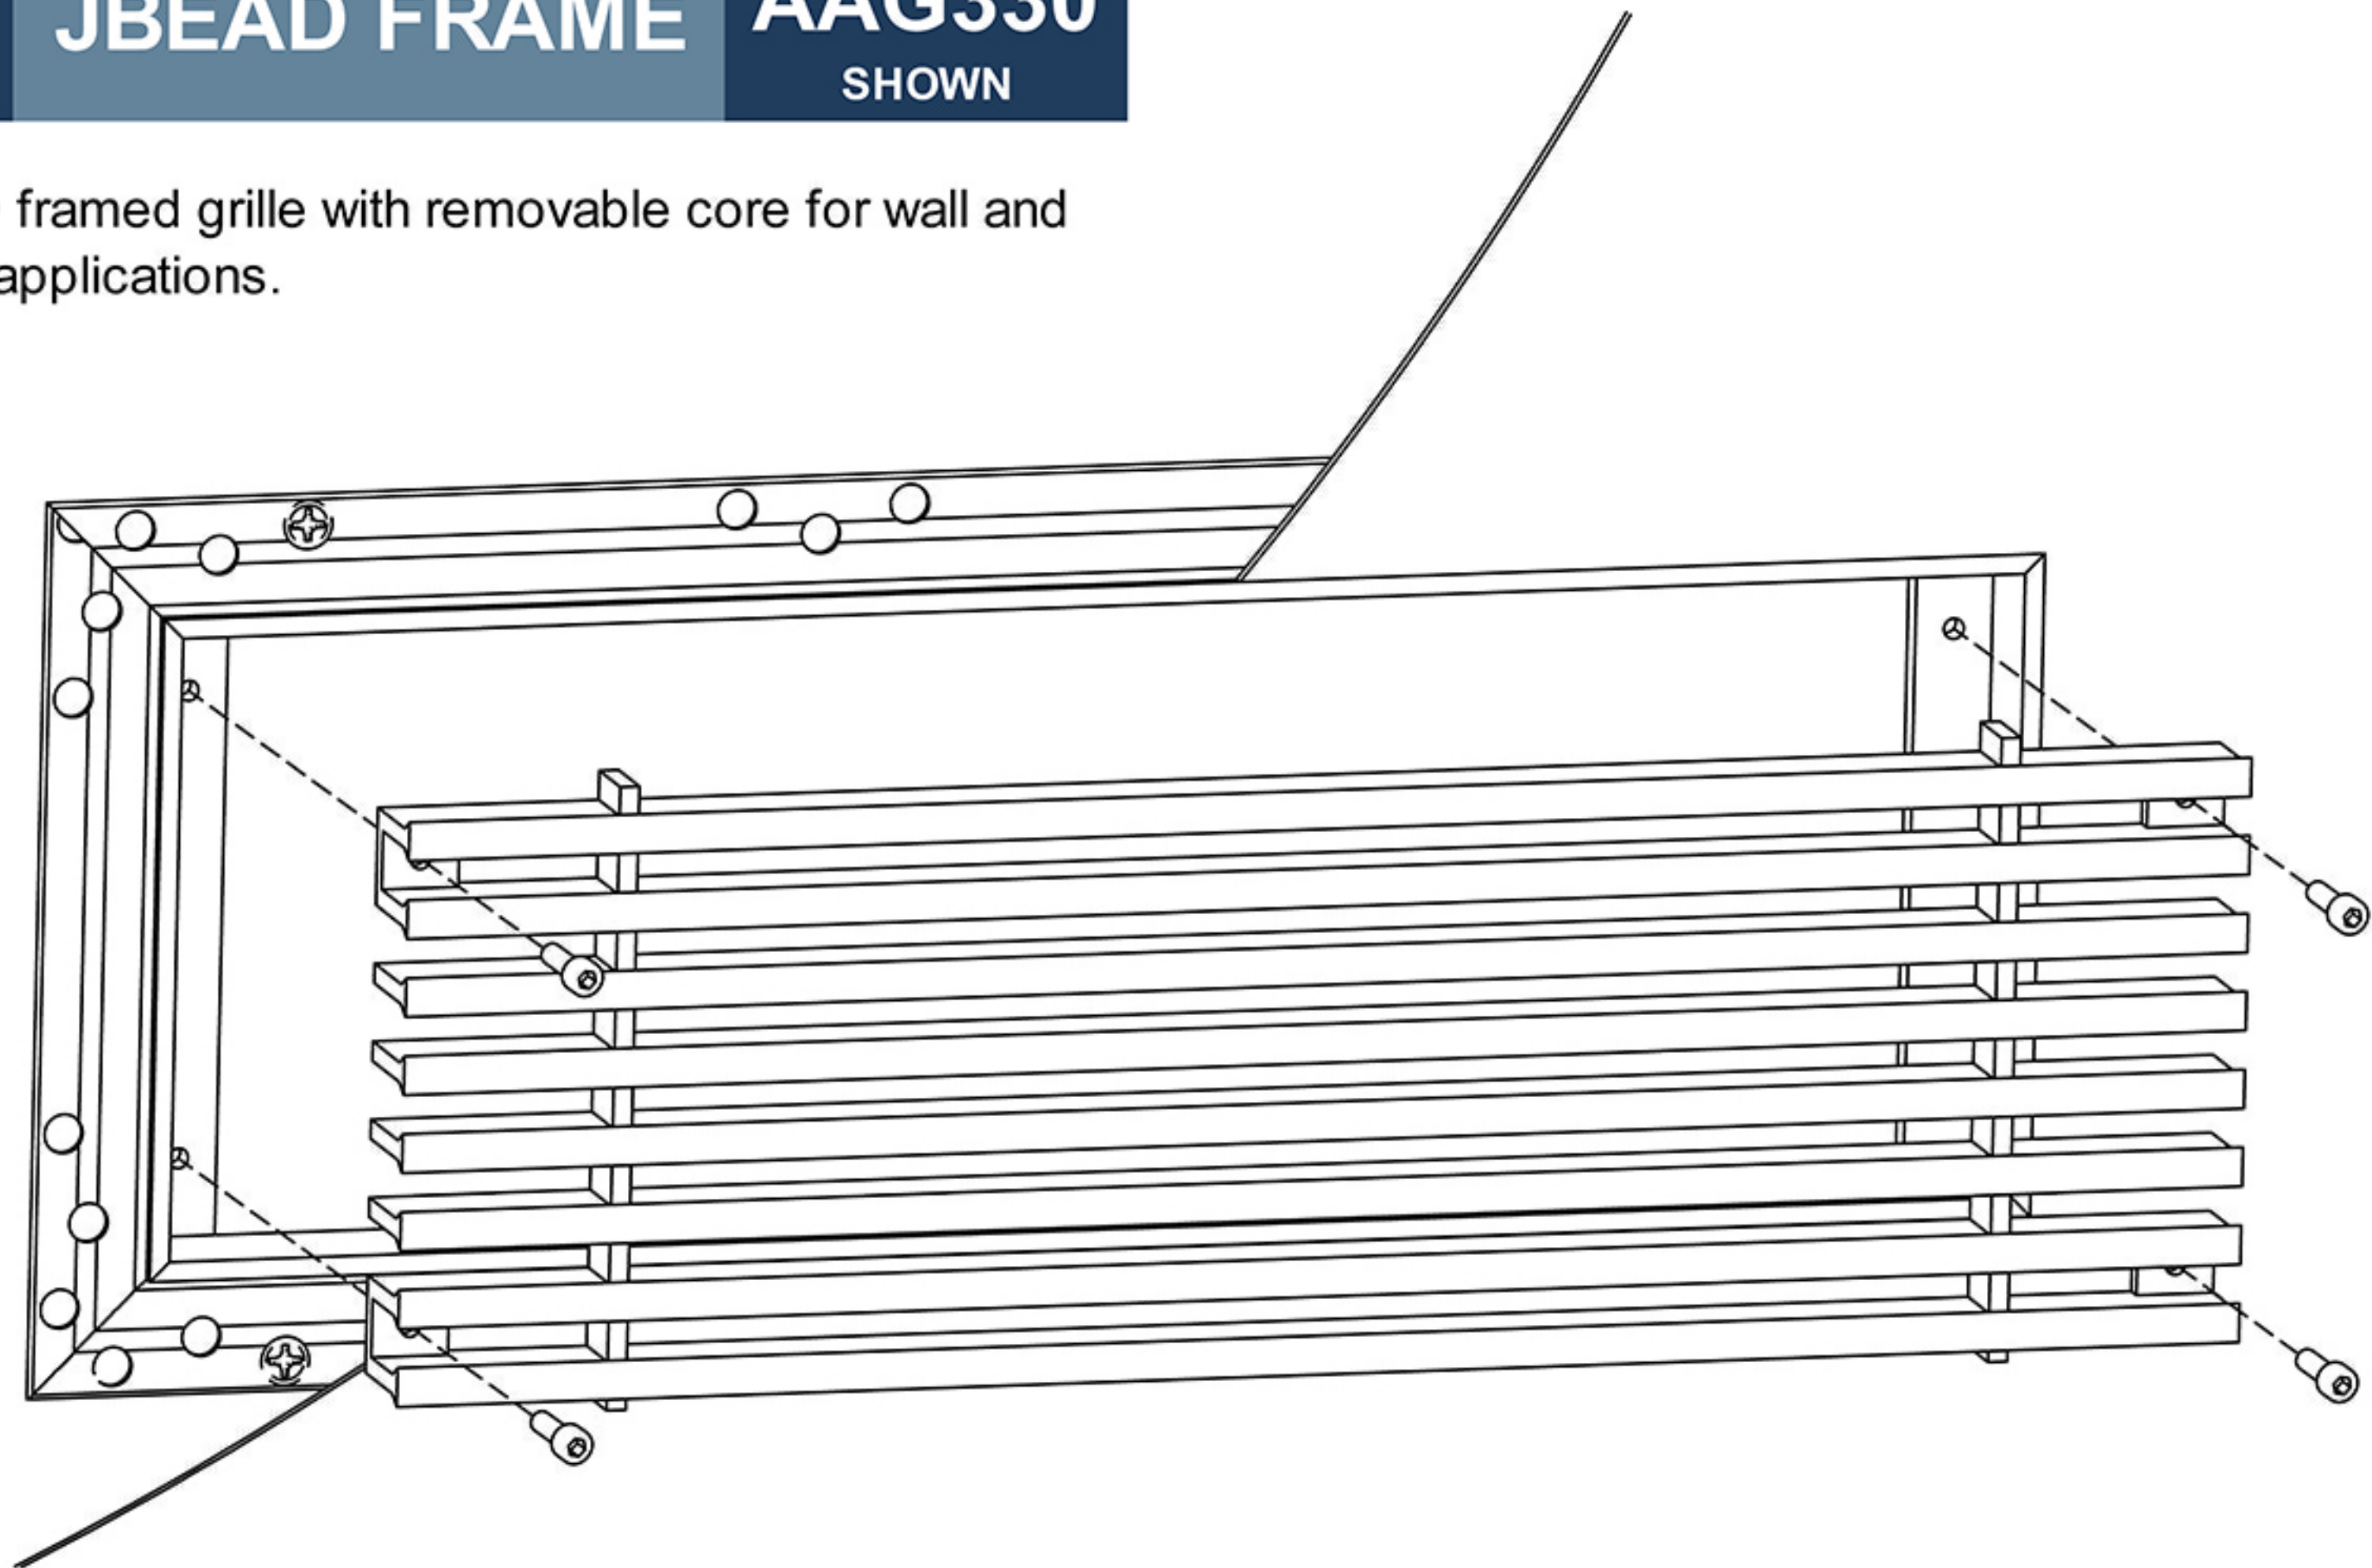

22

JBEAD FRAME

AAG330 SHOWN

JBEAD framed grille with removable core for wall and ceiling applications.

Artistry in Architectural Grilles
custom architectural grilles and metal-work

SECTION NAME: JBEAD-FRAME SECTION	
TITLE: INSTALLATION DETAIL	
DRAWN BY: QW	DRAWING # # 22
DATE:	SCALE: NOT TO SCALE