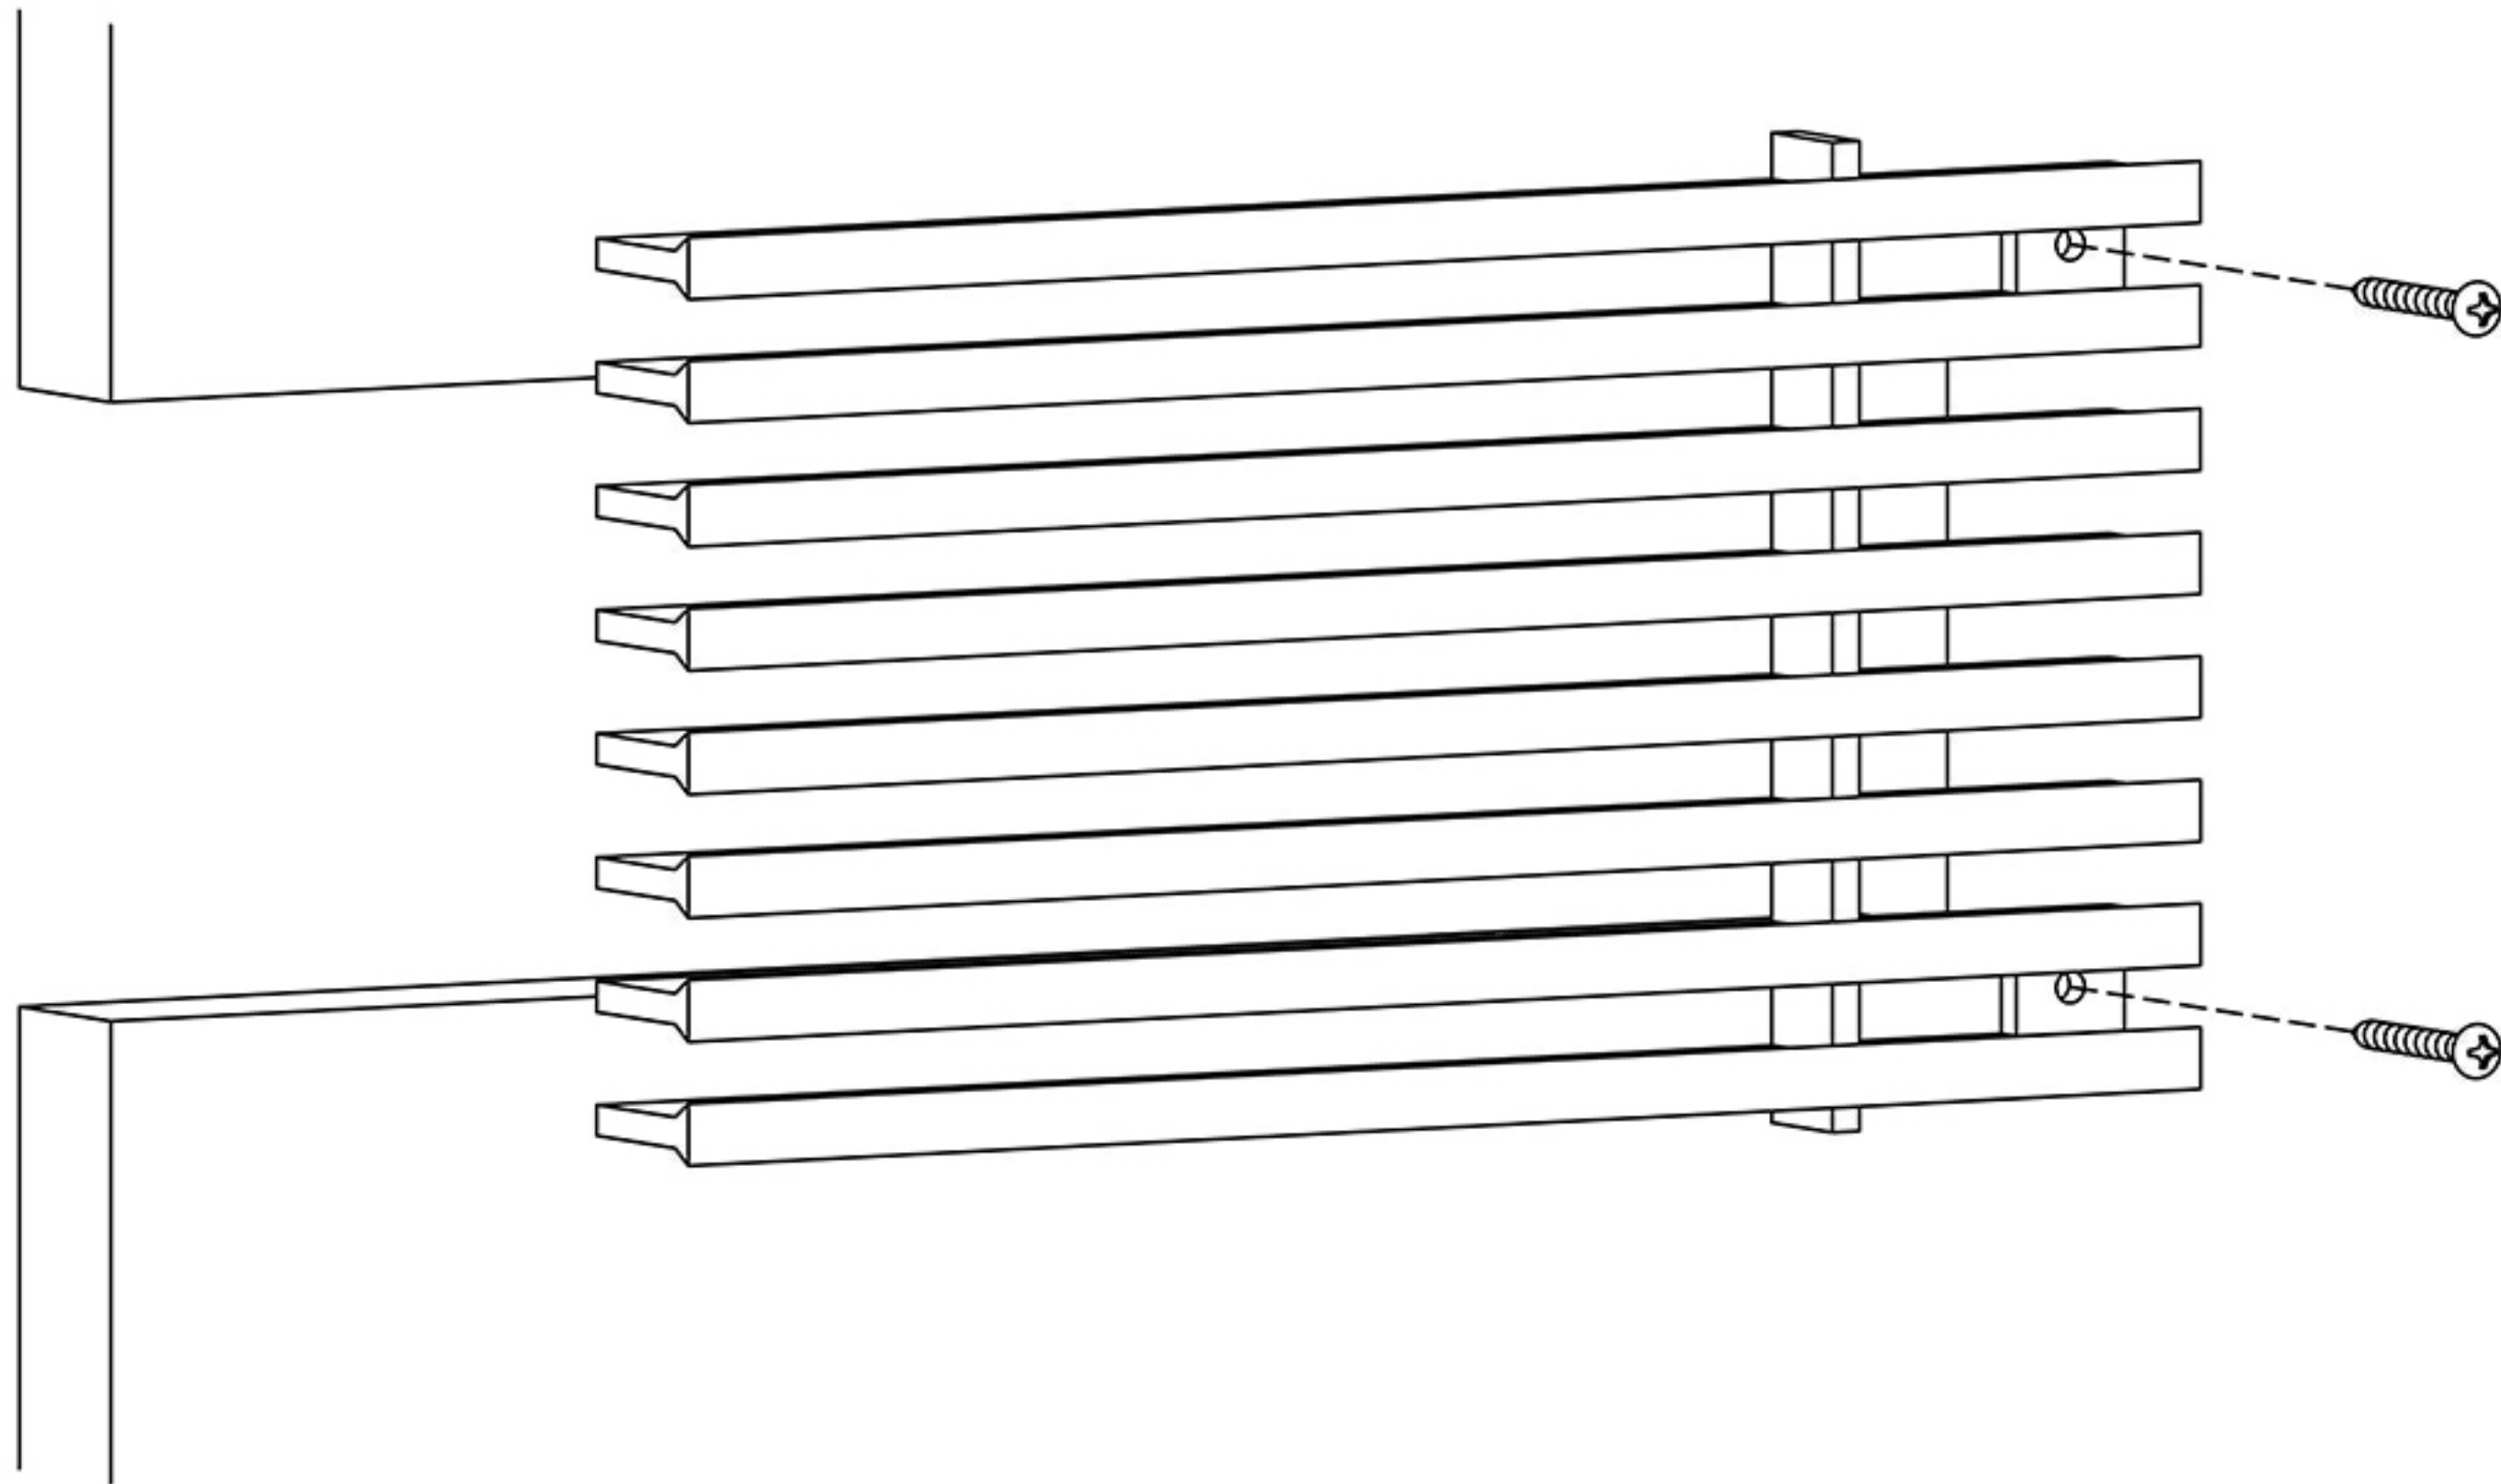

3

**CORE ONLY**

*With mounting tabs-surface mount*

**AAG330**

**SHOWN**

Core only with mounting tabs, typically used for wall cladding or other decorative purposes. AAG provides mounting fasteners.

**Artistry in Architectural Grilles**  
custom architectural grilles and metal-work

SECTION NAME: CORE ONLY SECTION	
TITLE: INSTALLATION DETAIL	
DRAWN BY: QW	DRAWING # # 03
DATE:	SCALE: NOT TO SCALE

**ADVANCED ARCH GRILLES**  
149 Denton Avenue, New Hyde Park, NY 11040  
Voice: 516-488-0628 Fax: 516-488-0728  
Email: sales@agrilles.com