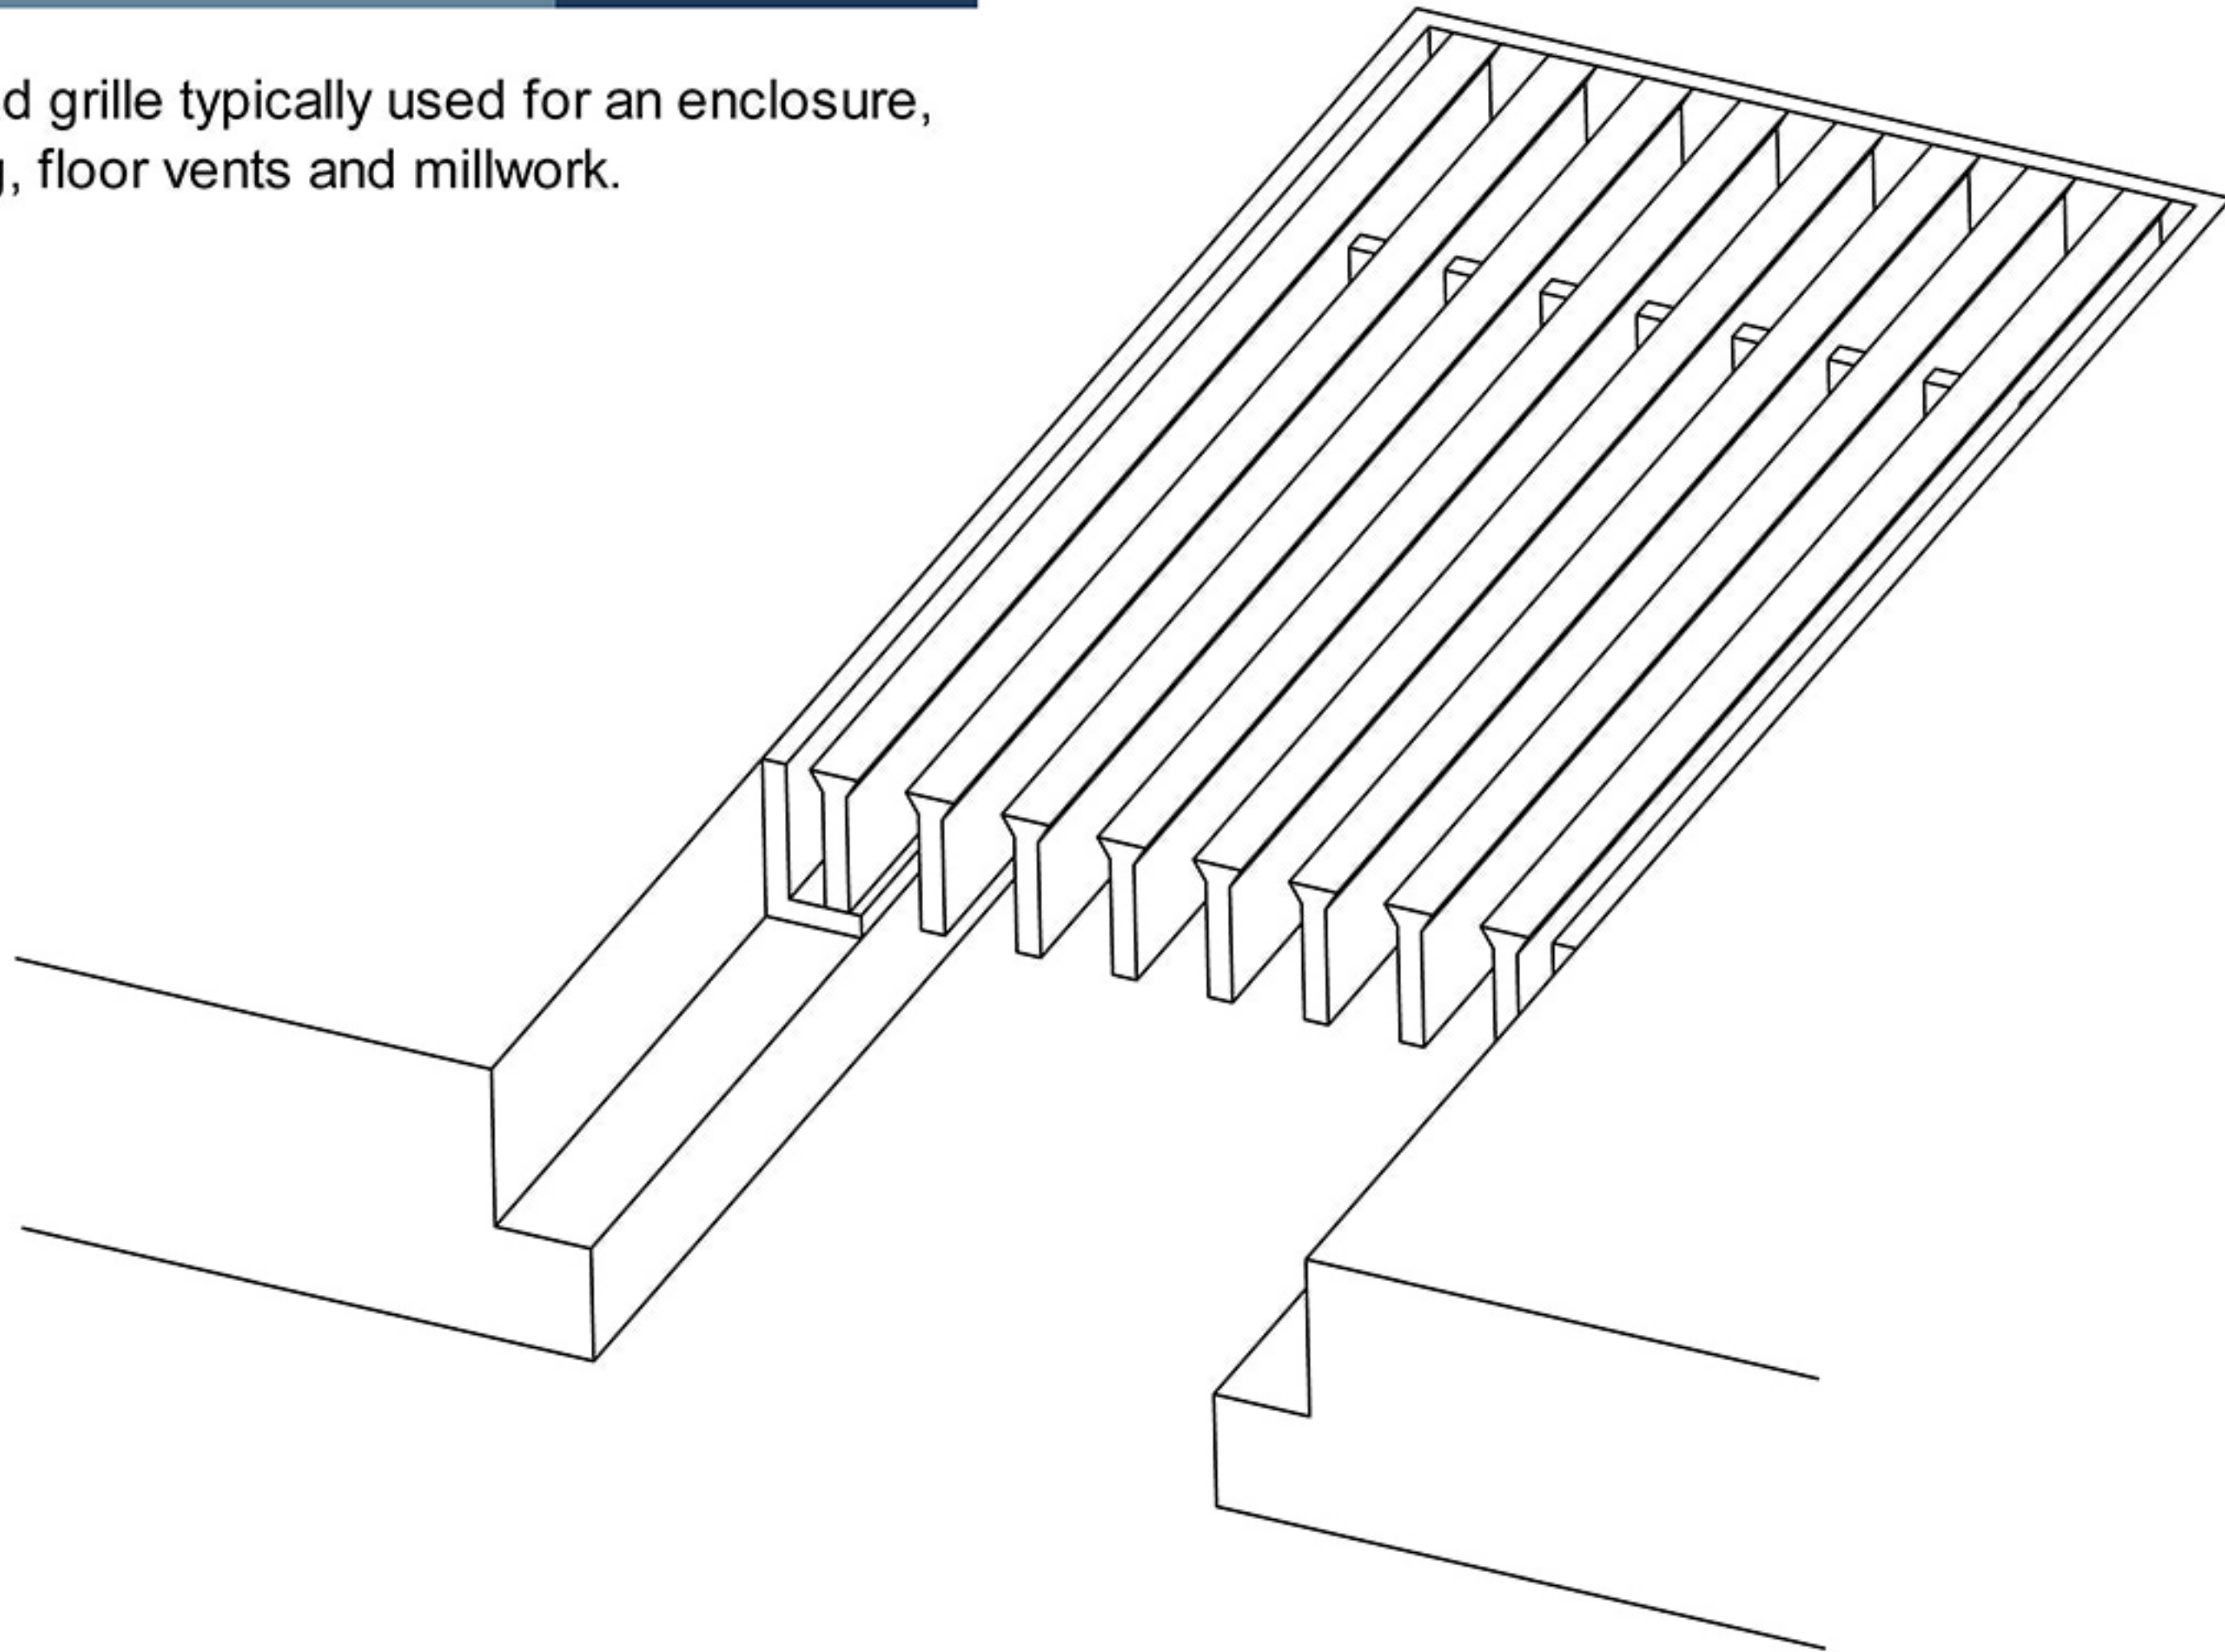

4

A FRAME

AAG330  
SHOWN

Drop in A framed grille typically used for an enclosure, fin tube opening, floor vents and millwork.

Artistry in Architectural Grilles  
custom architectural grilles and metal-work

SECTION NAME:	A-FRAME SECTION	
TITLE:	INSTALLATION DETAIL	
DRAWN BY:	QW	DRAWING #
DATE:		# 04
		SCALE:
		NOT TO SCALE

**ADVANCED ARCH GRILLES**  
149 Denton Avenue, New Hyde Park, NY 11040  
Voice: 516-488-0628 Fax: 516-488-0728  
Email: sales@aagrilles.com