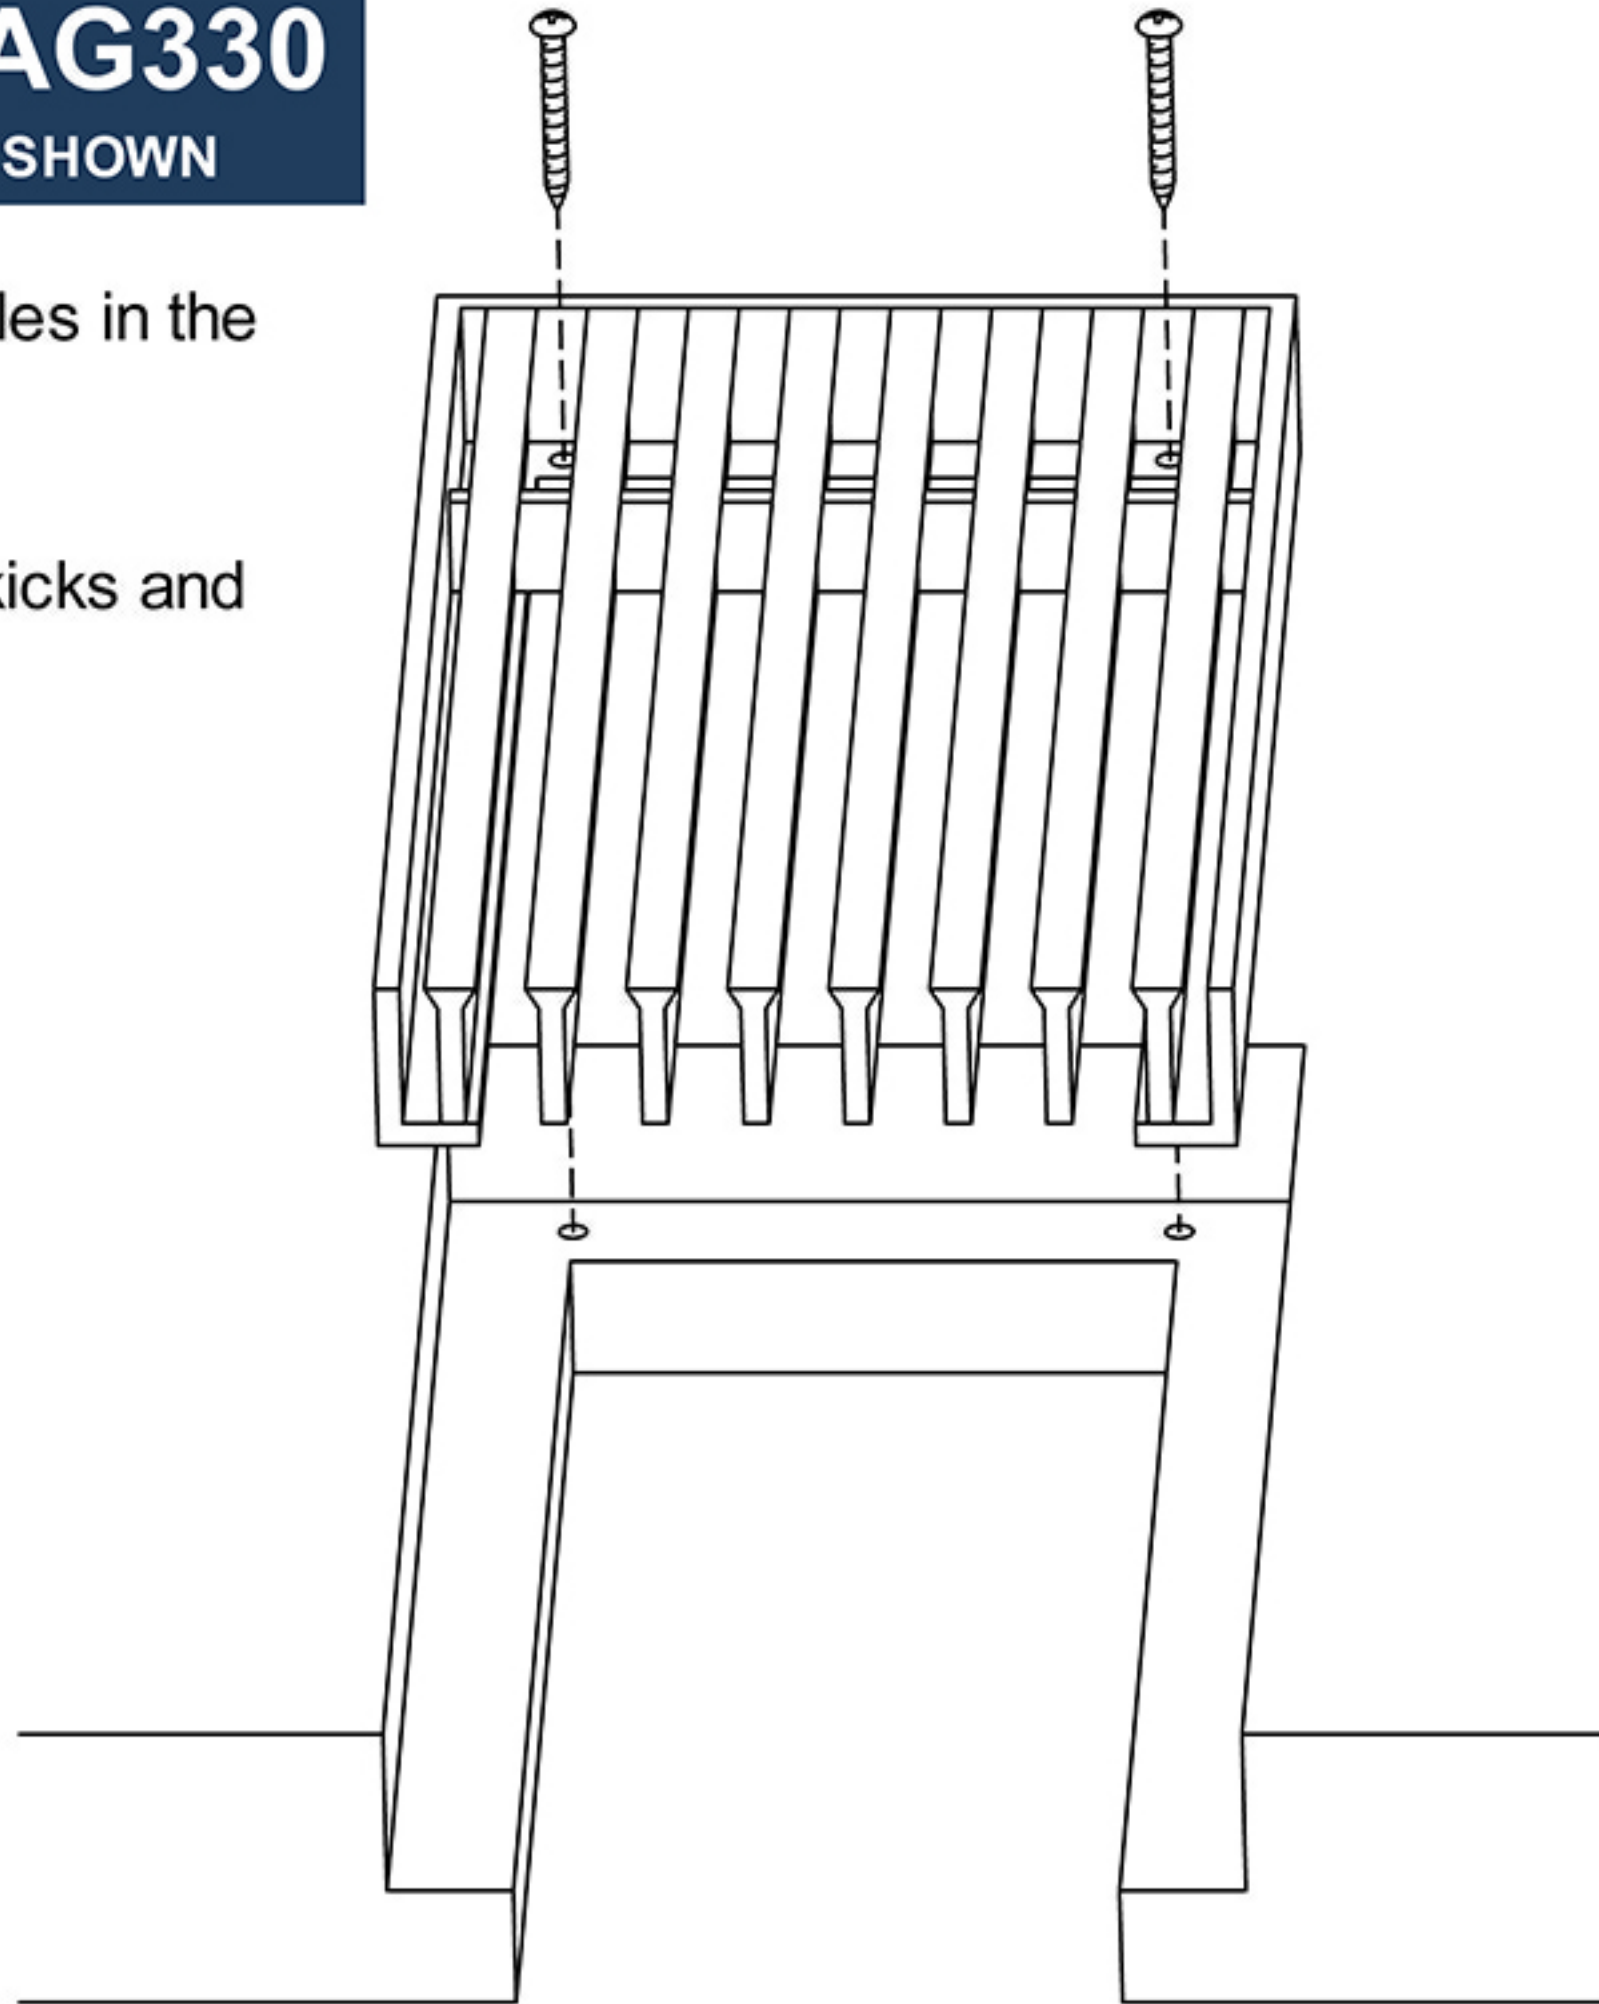

5

A FRAME
With mounting holes

AAG330
SHOWN

A frame style with countersunk mounting holes in the bottom of the frame.

Typical uses are for wall, ceiling, floor, toe-kicks and under benches.

AAG provides mounting fasteners.