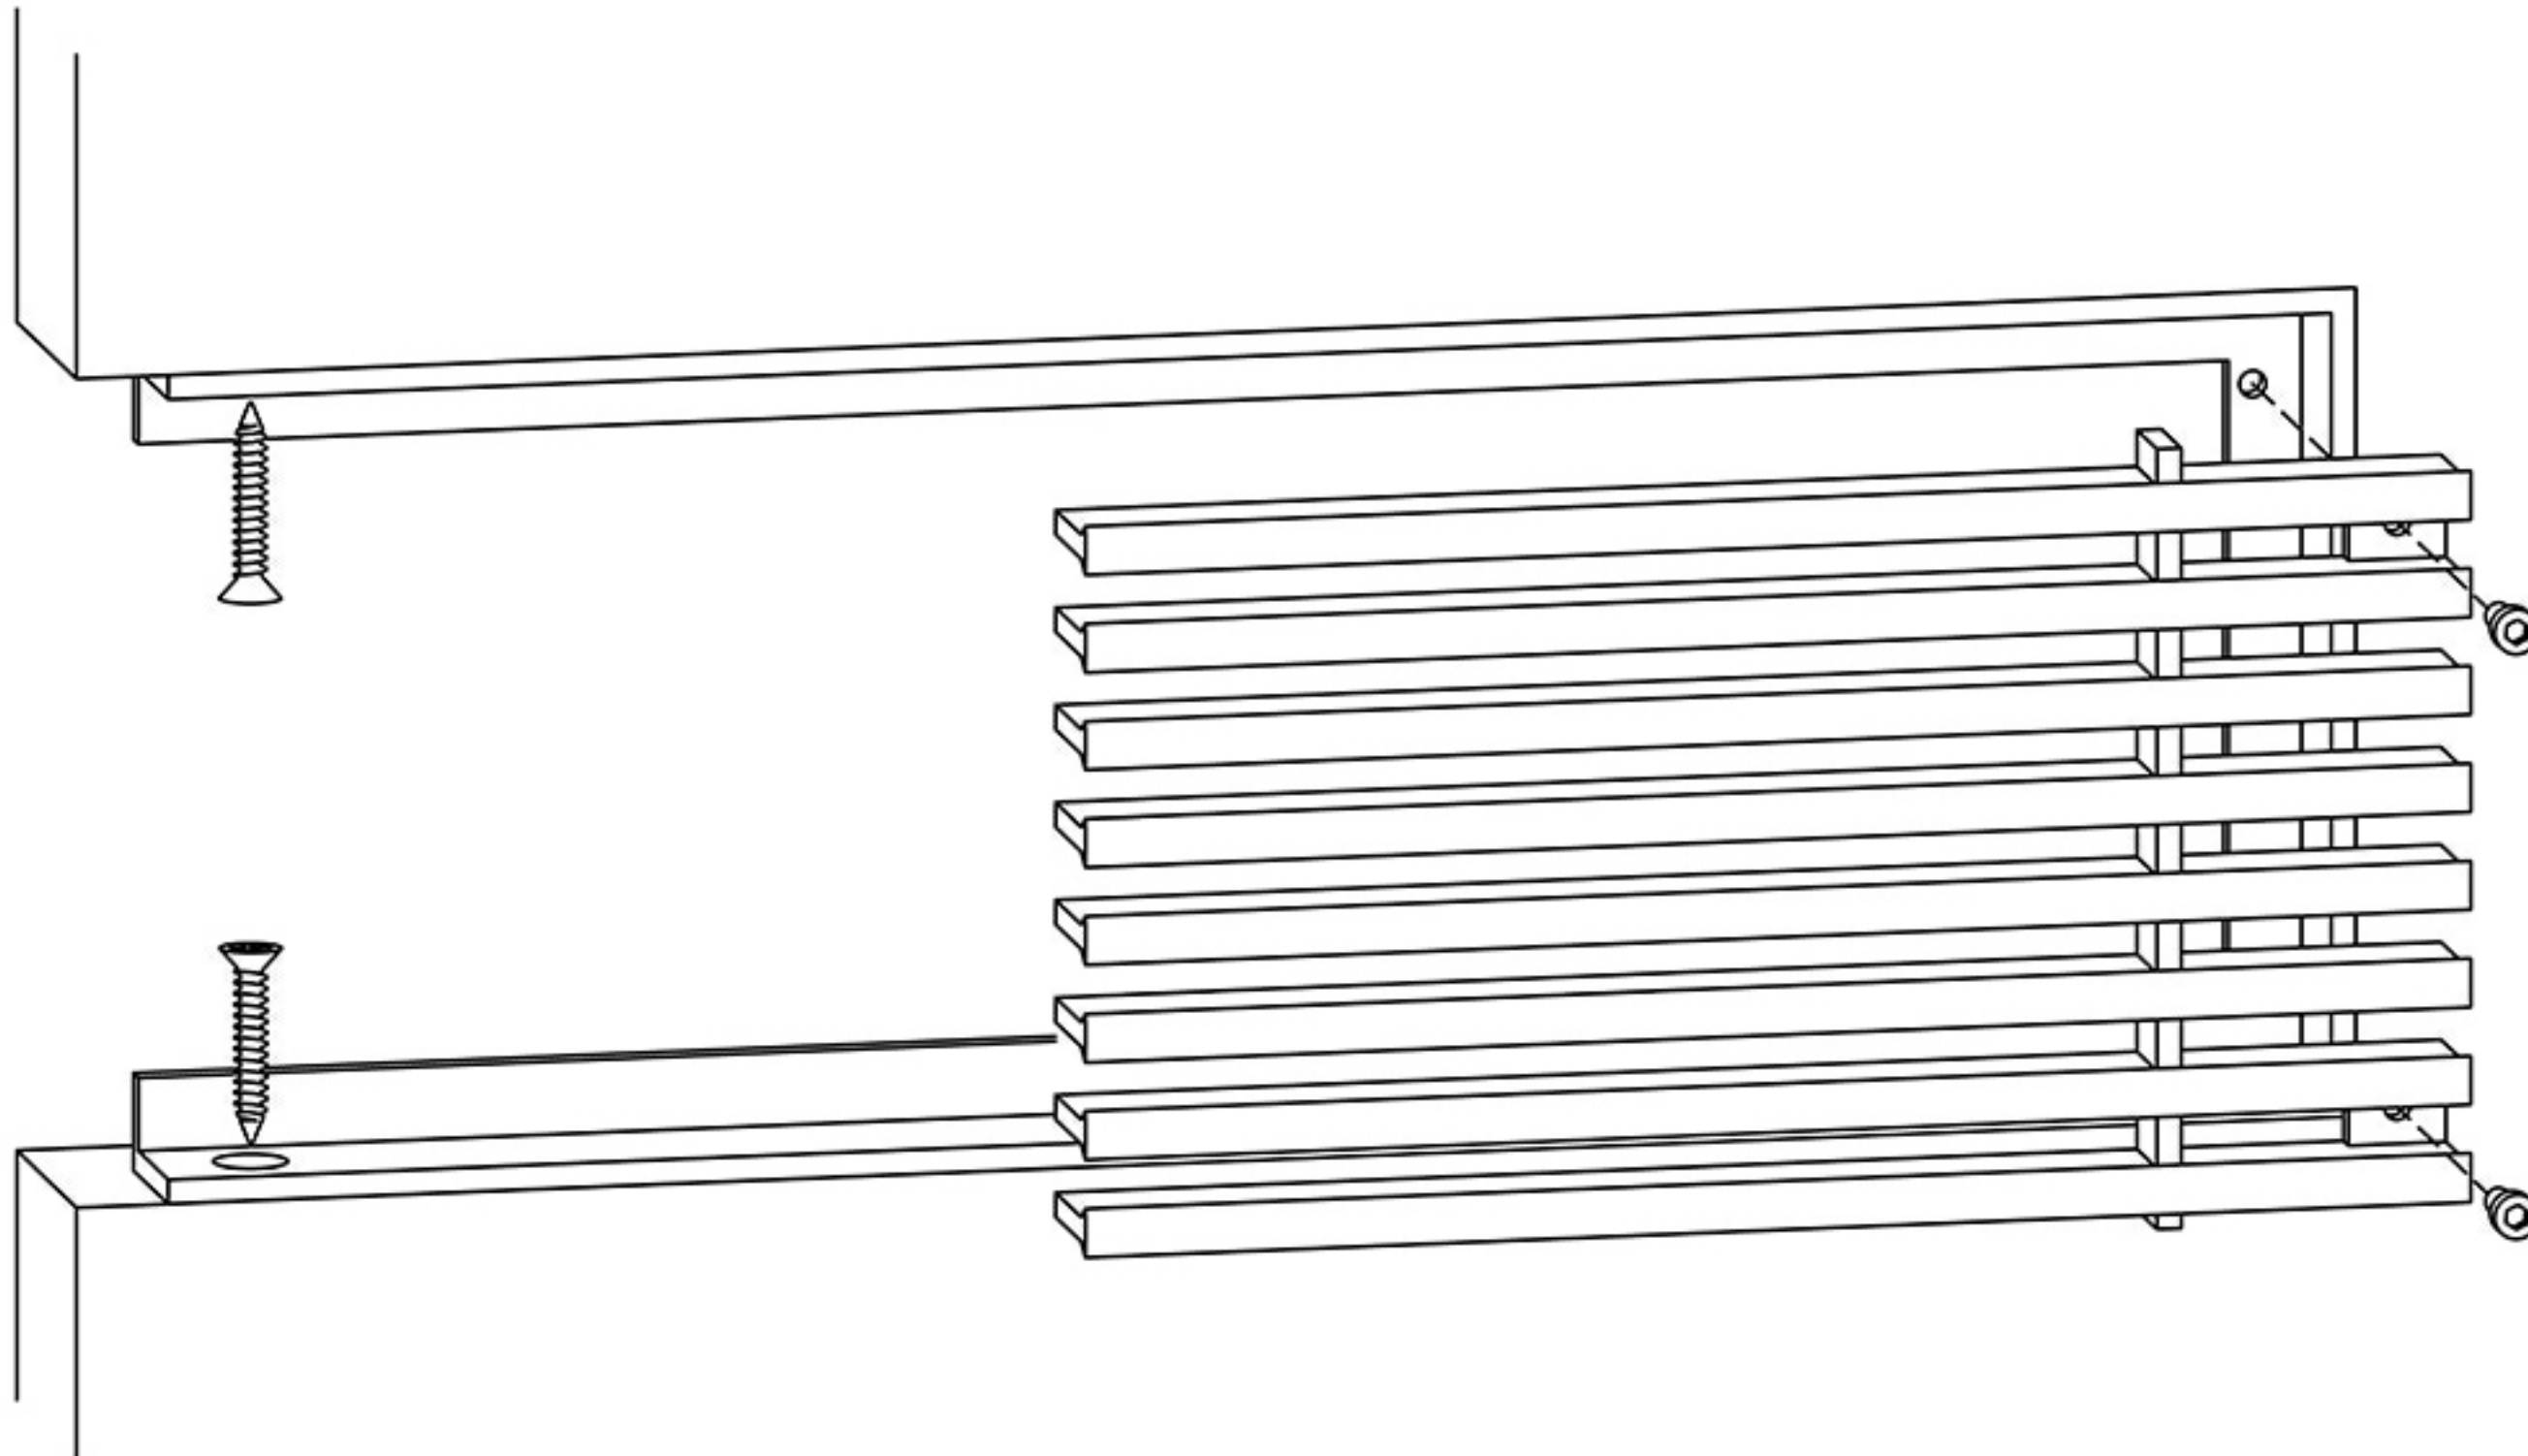

6

A FRAME

With mounting tabs

AAG330

SHOWN

A frame style with countersunk mounting holes on the inside of frame for fastening to the opening. Always with removable core. Used for wall and ceiling applications. AAG provides mounting fasteners.