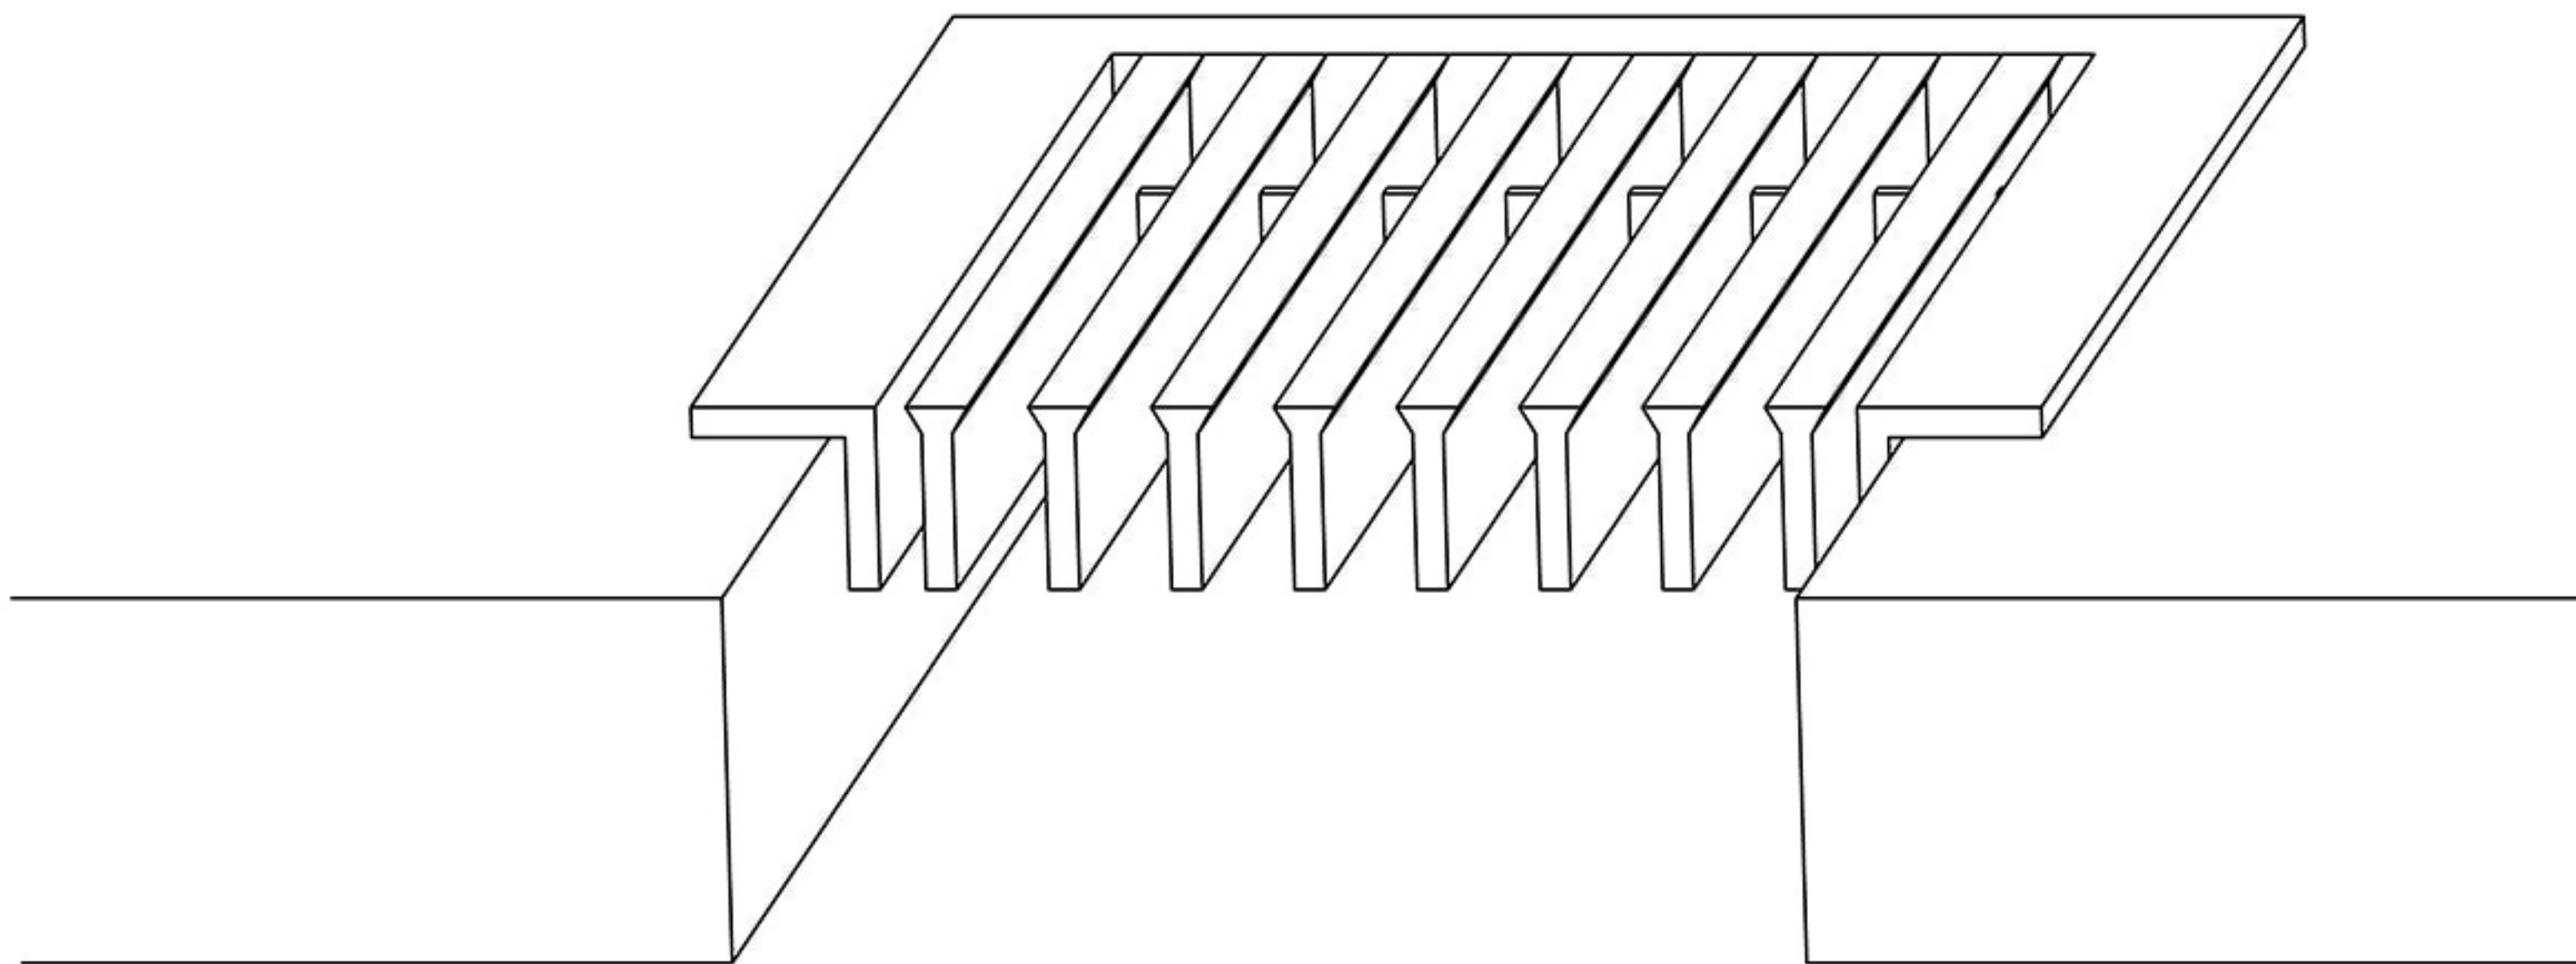

7

B FRAME

Drop in

AAG330

SHOWN

Drop in B frame typically used for a rough cut opening since the flange provides a crisp, clean, finished appearance.

Artistry in Architectural Grilles
custom architectural grilles and metal-work