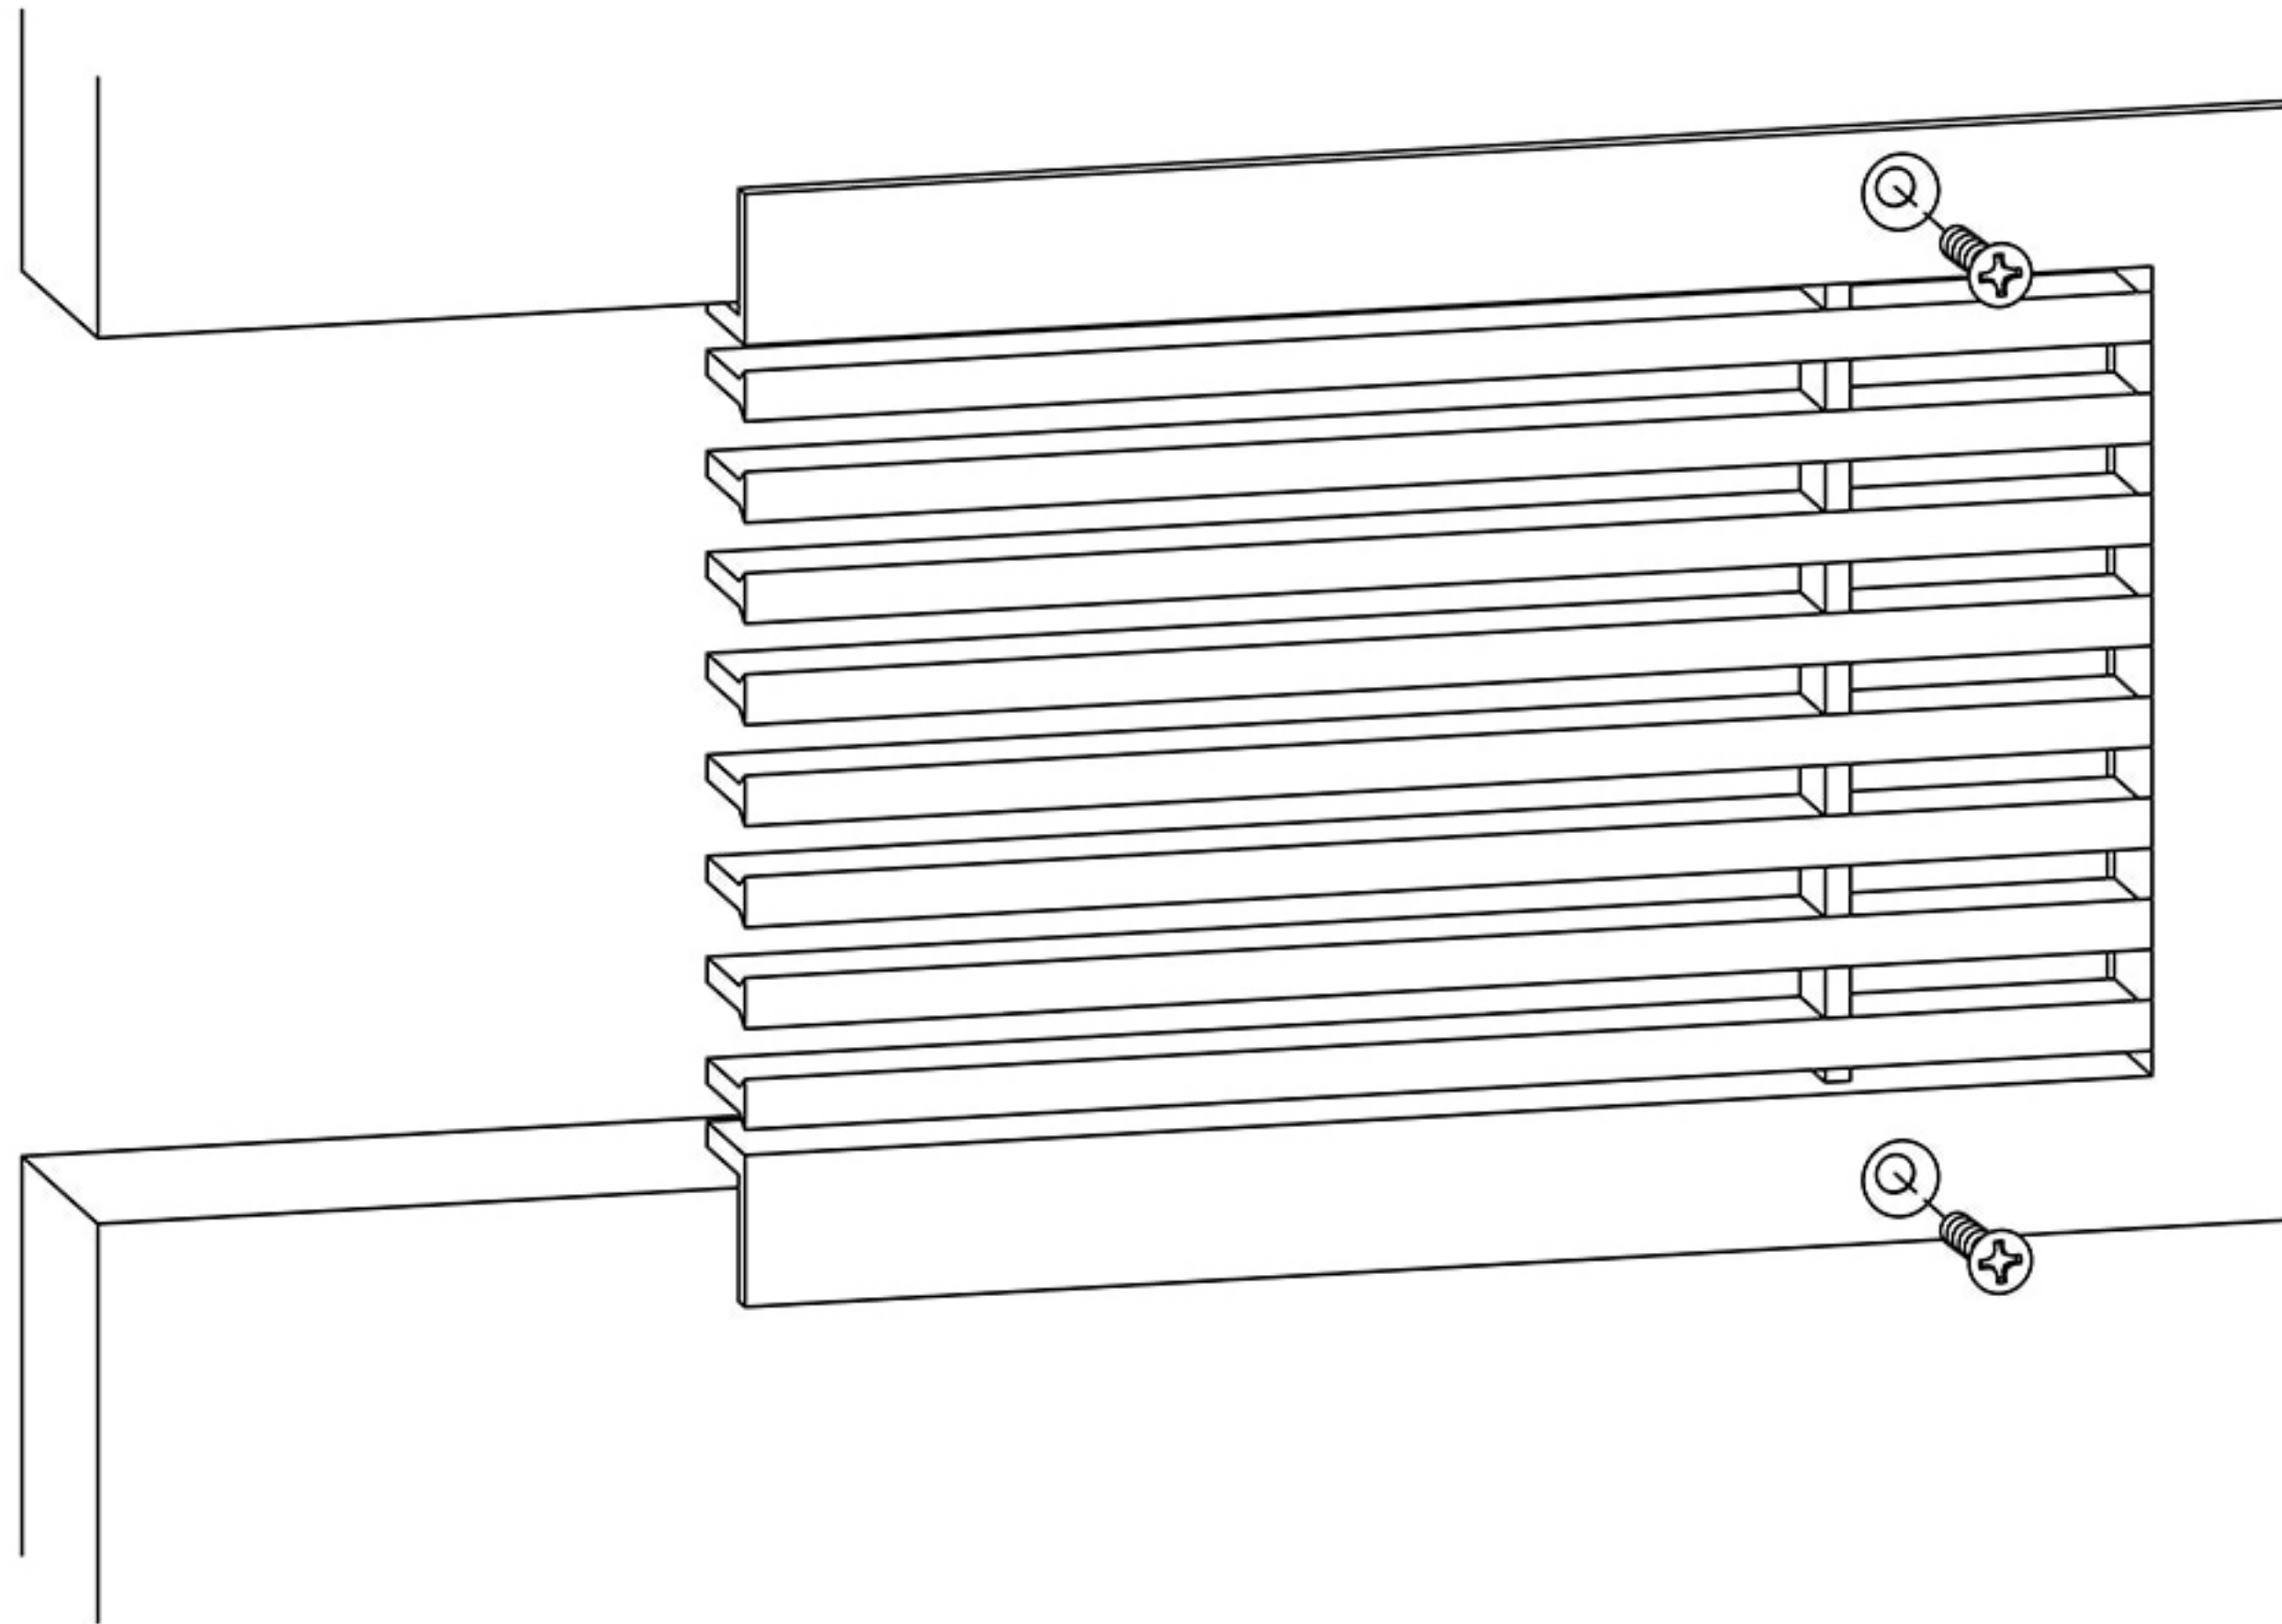

9

B FRAME

Surface mounted with holes

AAG330

SHOWN

Surface mounted B frame with countersunk mounting holes in the flange usually for wall or ceiling.

Artistry in Architectural Grilles
custom architectural grilles and metal-work

SECTION NAME: B-FRAME SECTION	
TITLE: INSTALLATION DETAIL	
DRAWN BY: QW	DRAWING # # 09
DATE:	SCALE: NOT TO SCALE

ADVANCED ARCH GRILLES
149 Denton Avenue, New Hyde Park, NY 11040
Voice: 516-488-0628 Fax: 516-488-0728
Email: sales@agrilles.com