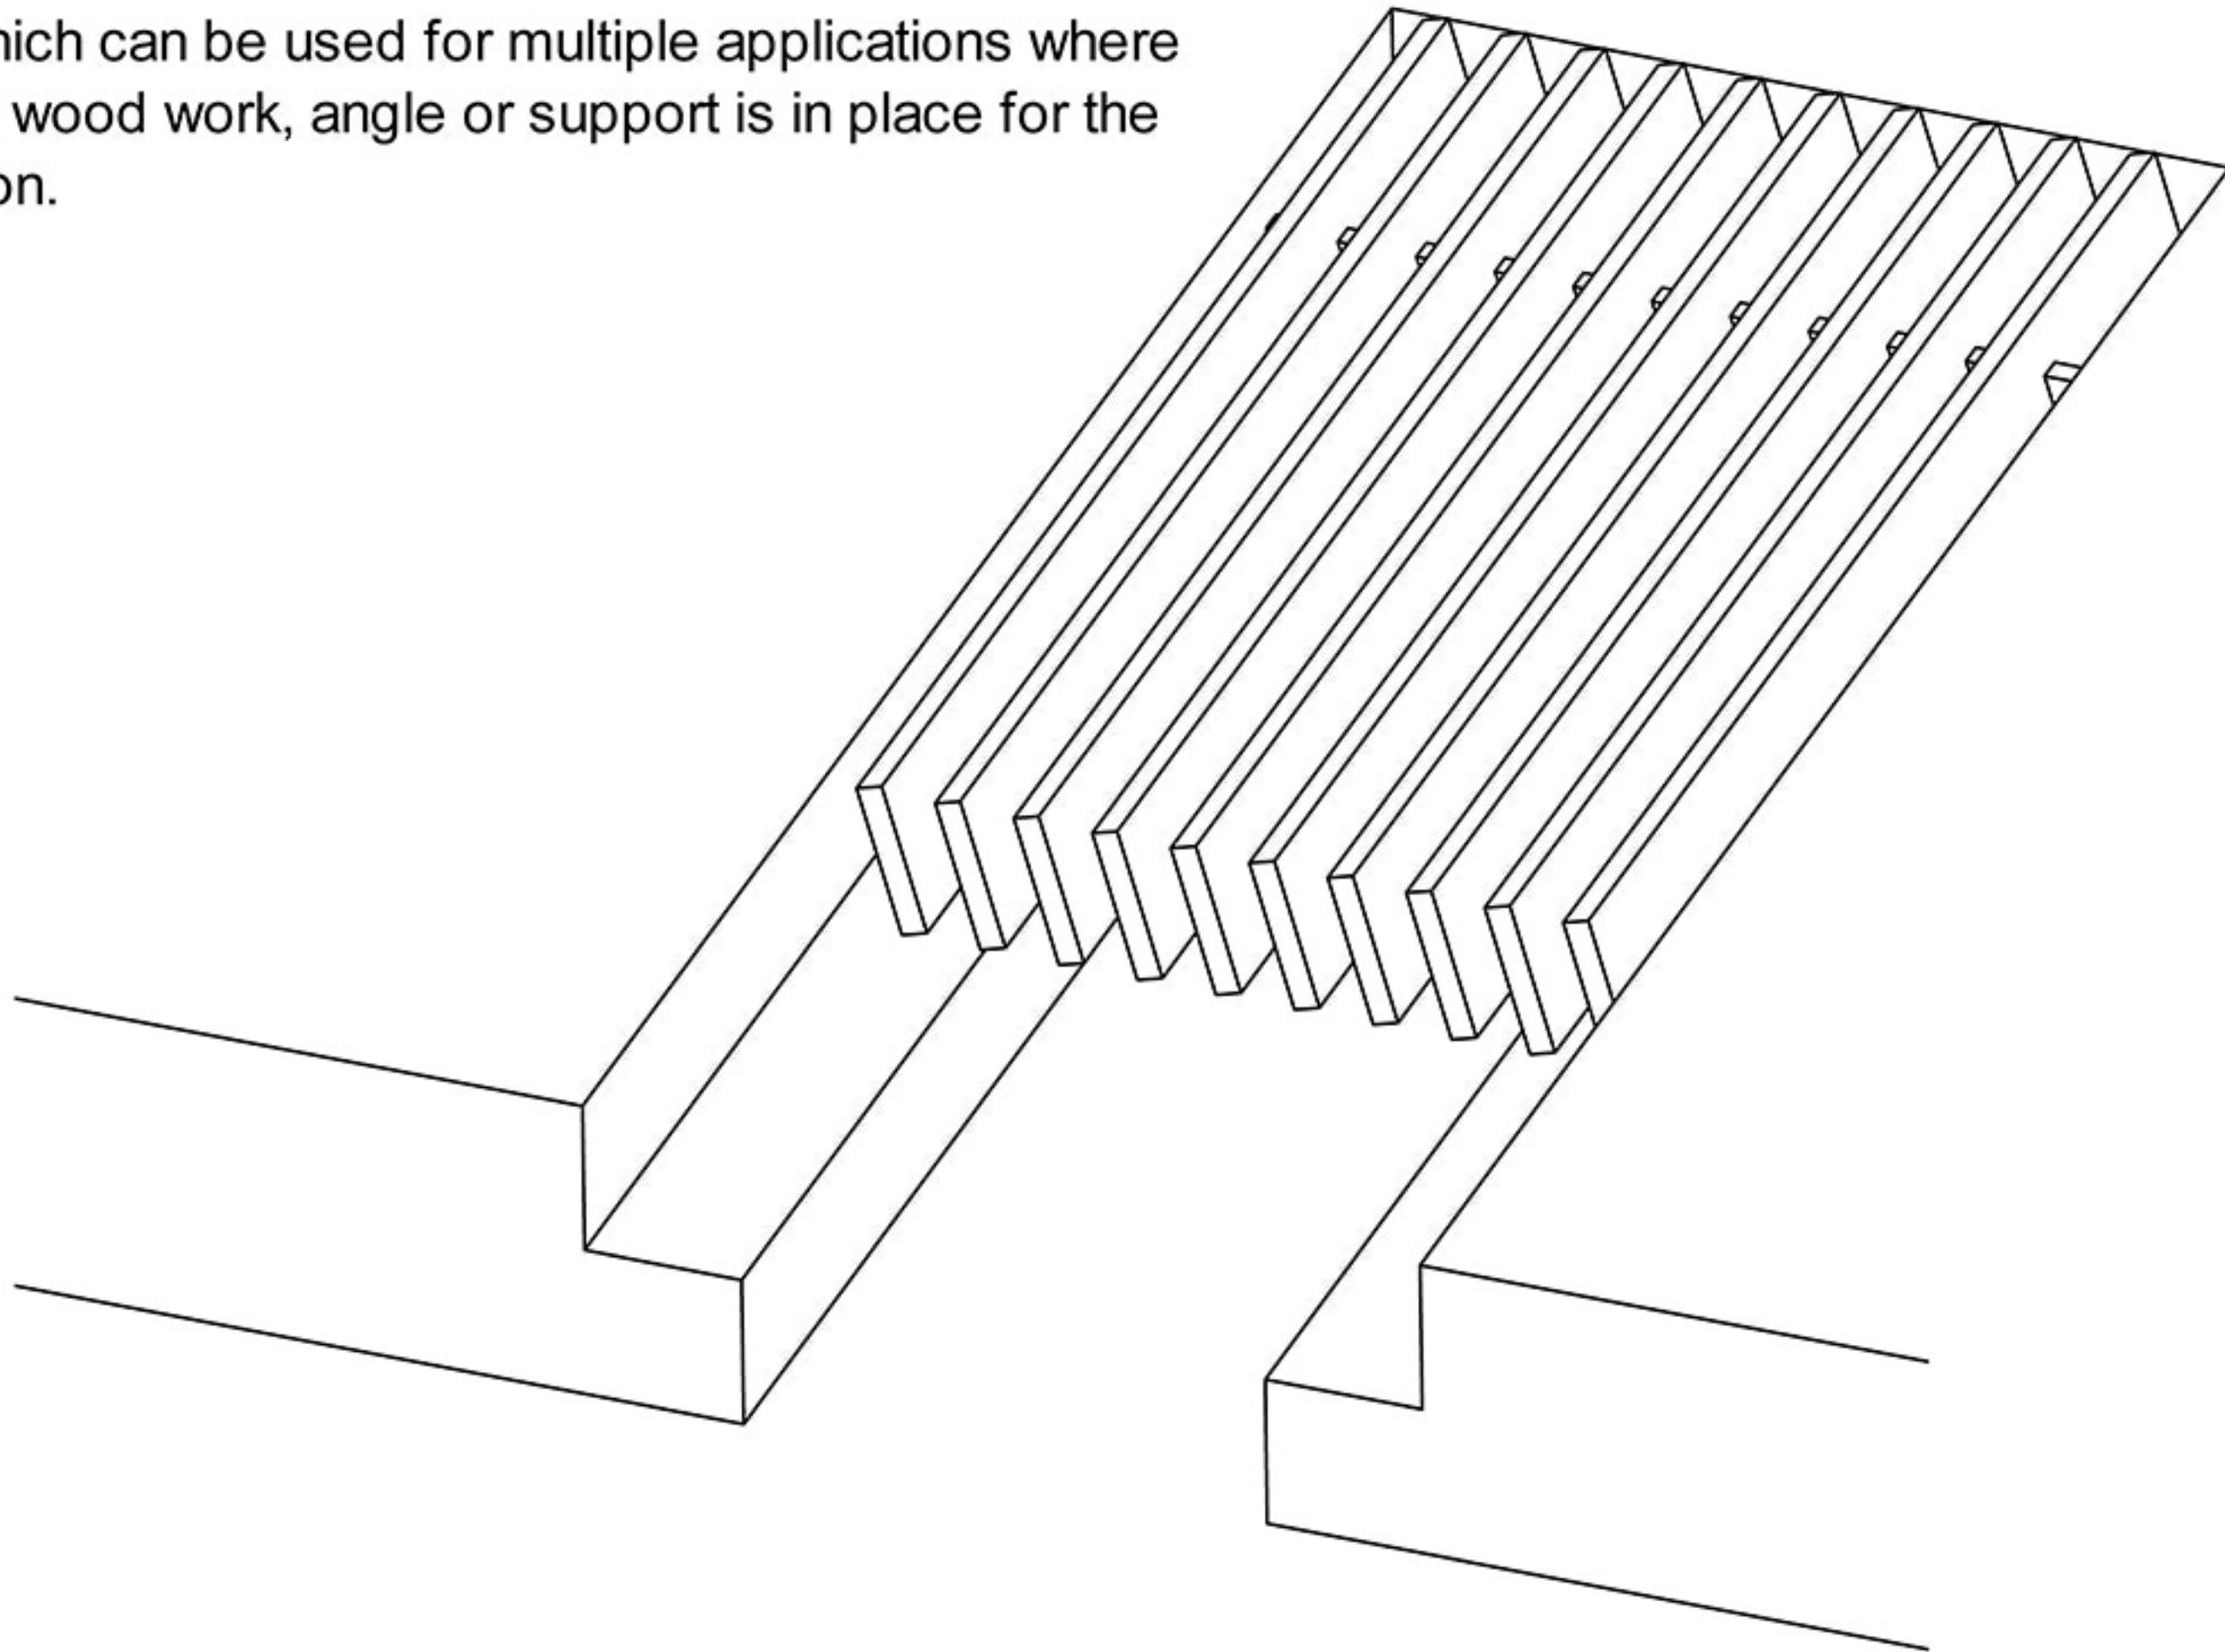

1

CORE ONLY

AAG400
SHOWN

Drop in core which can be used for multiple applications where either blocking, wood work, angle or support is in place for the core to rest upon.

Artistry in Architectural Grilles
custom architectural grilles and metal-work