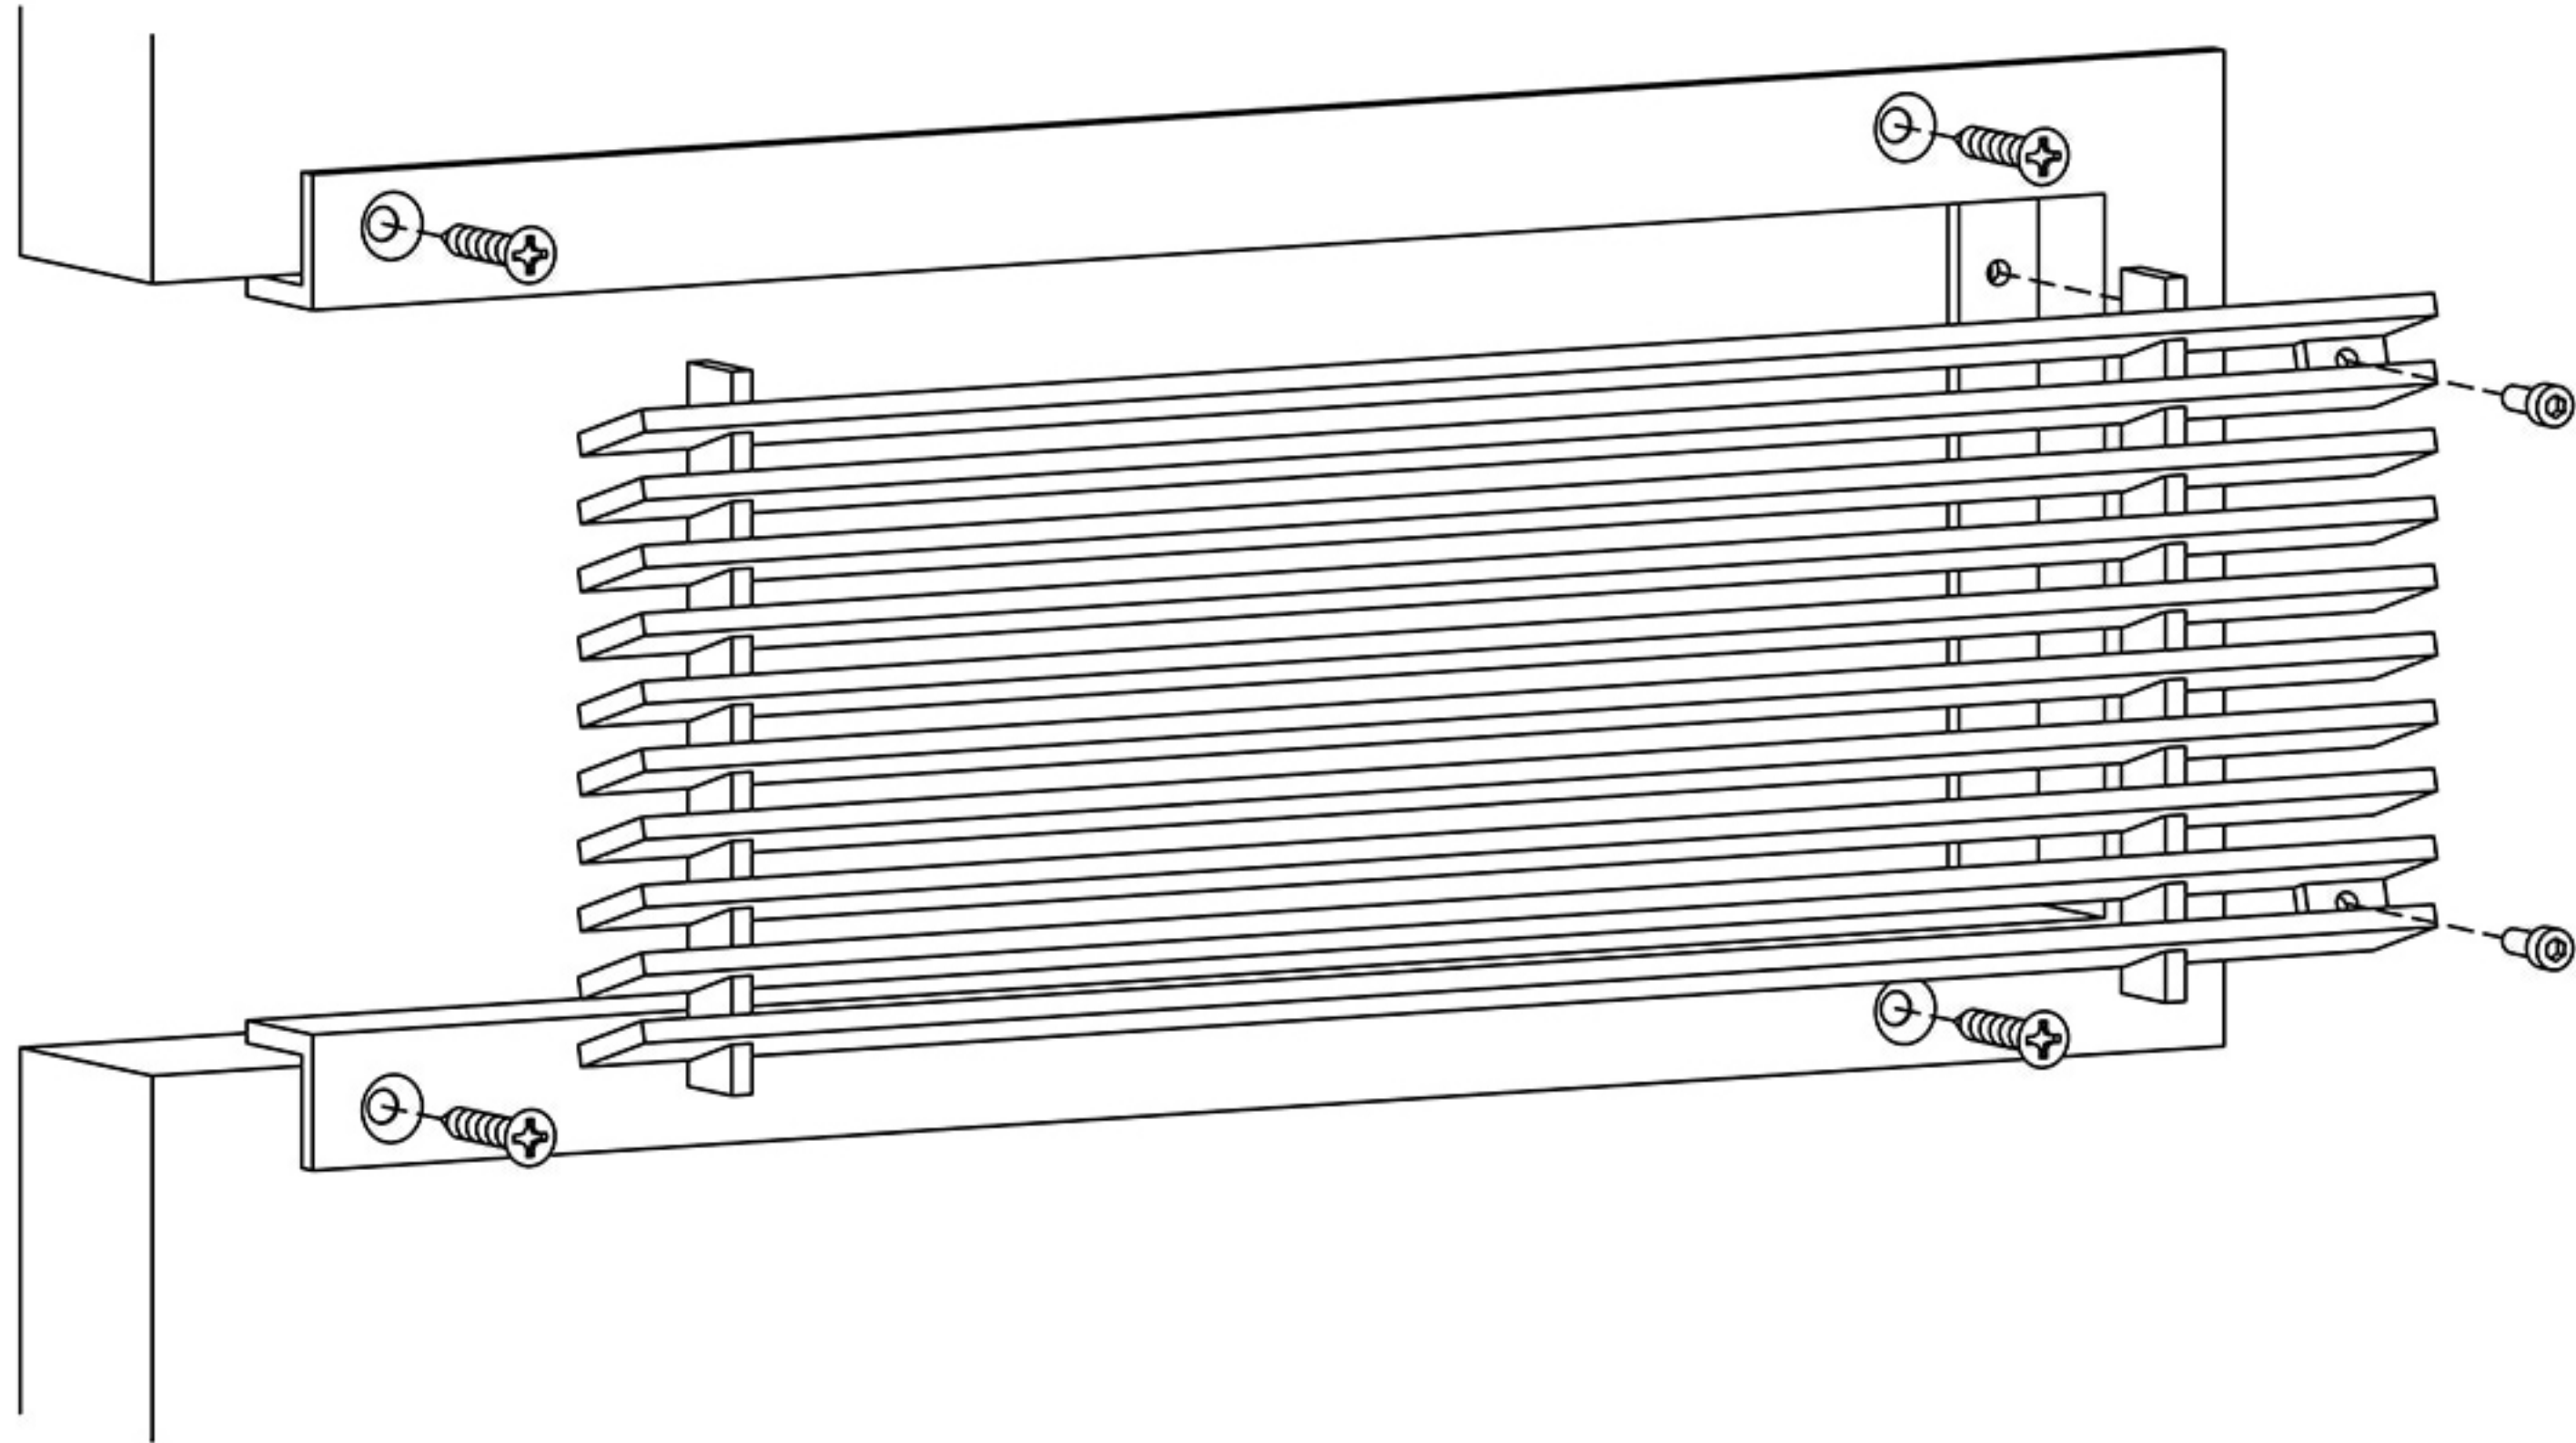

10

B FRAME

Mounting holes-Removable core

AAG400

SHOWN

Surface mounted B frame with countersunk mounting holes in the flange and removable core. For ceiling and walls where access is important.

Artistry in Architectural Grilles
custom architectural grilles and metal-work

SECTION NAME: B-FRAME SECTION	
TITLE: INSTALLATION DETAIL	
DRAWN BY: QW	DRAWING # # 10
DATE:	SCALE: NOT TO SCALE

ADVANCED ARCH GRILLES
149 Denton Avenue, New Hyde Park, NY 11040
Voice: 516-488-0628 Fax: 516-488-0728
Email: sales@aagrilles.com