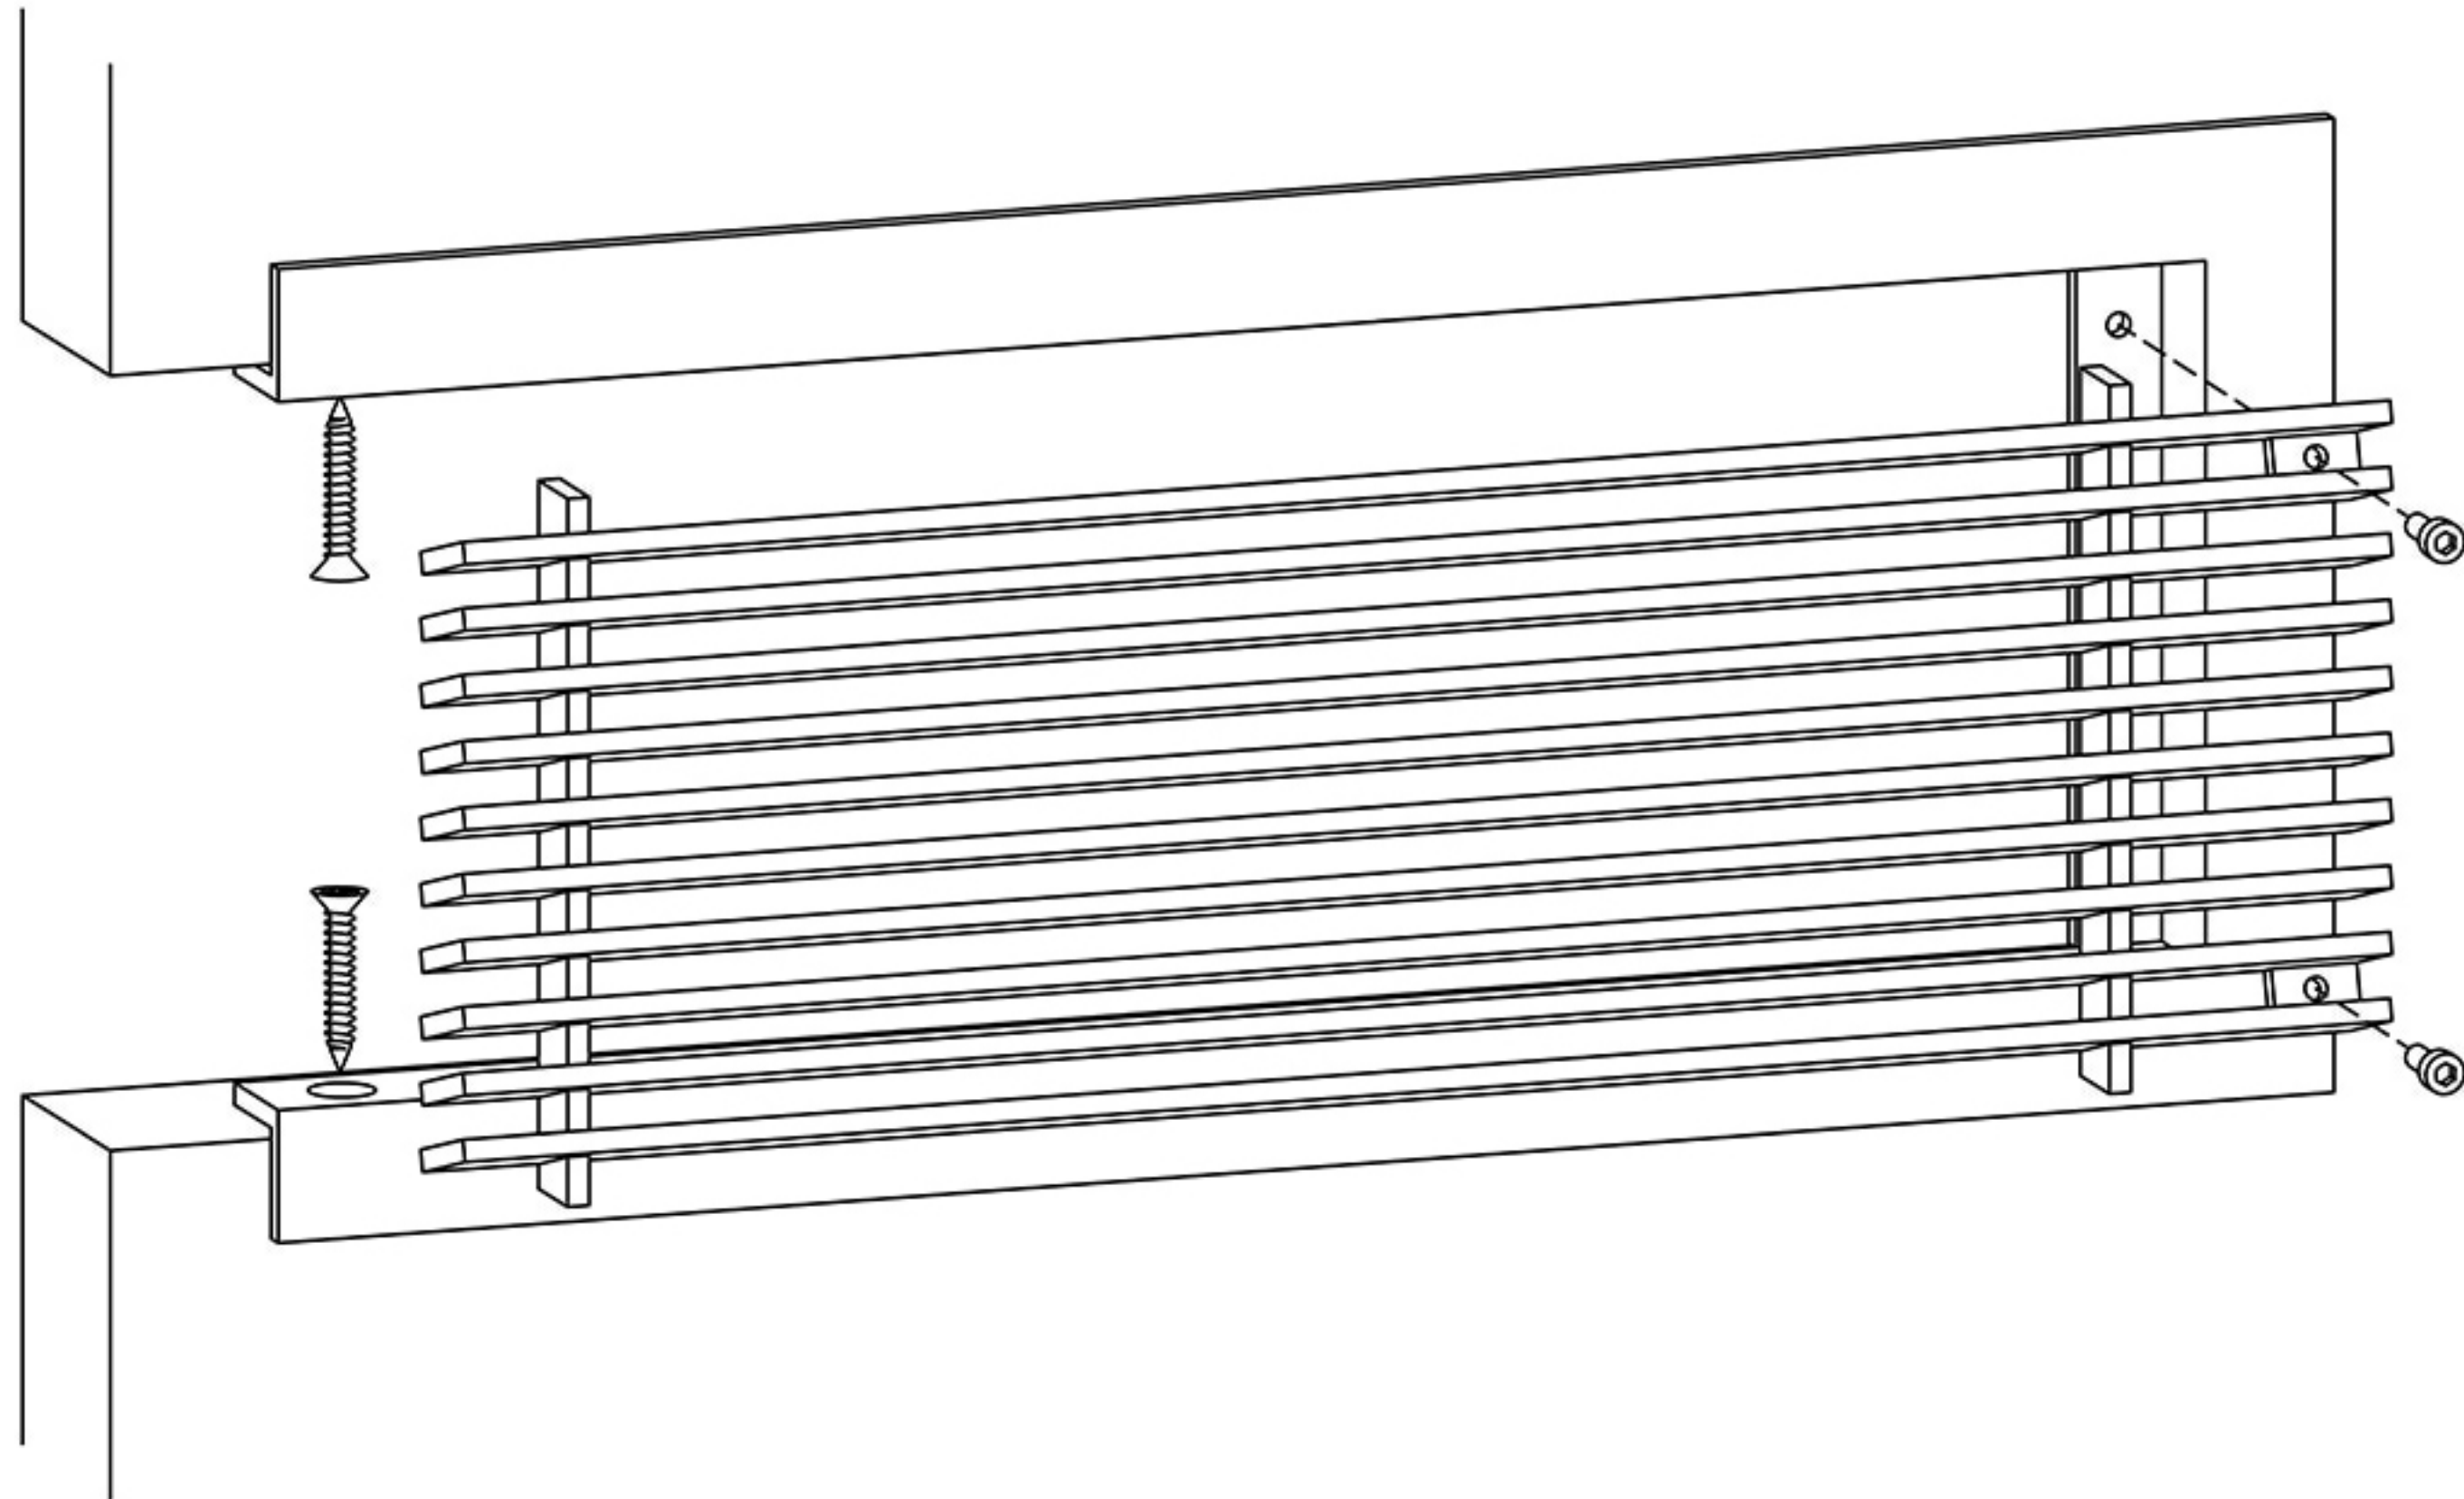

11

B FRAME

Concealed mounting holes-Removable core

AAG400

SHOWN

B frame with countersunk mounting holes through the side of frame for fastening to opening, with removable core. For ceiling and walls where access is important.

Artistry in Architectural Grilles
custom architectural grilles and metal-work

| | |
|-------------------------------|---------------------|
| SECTION NAME: B-FRAME SECTION | |
| TITLE: INSTALLATION DETAIL | |
| DRAWN BY: QW | DRAWING # # 11 |
| DATE: | SCALE: NOT TO SCALE |