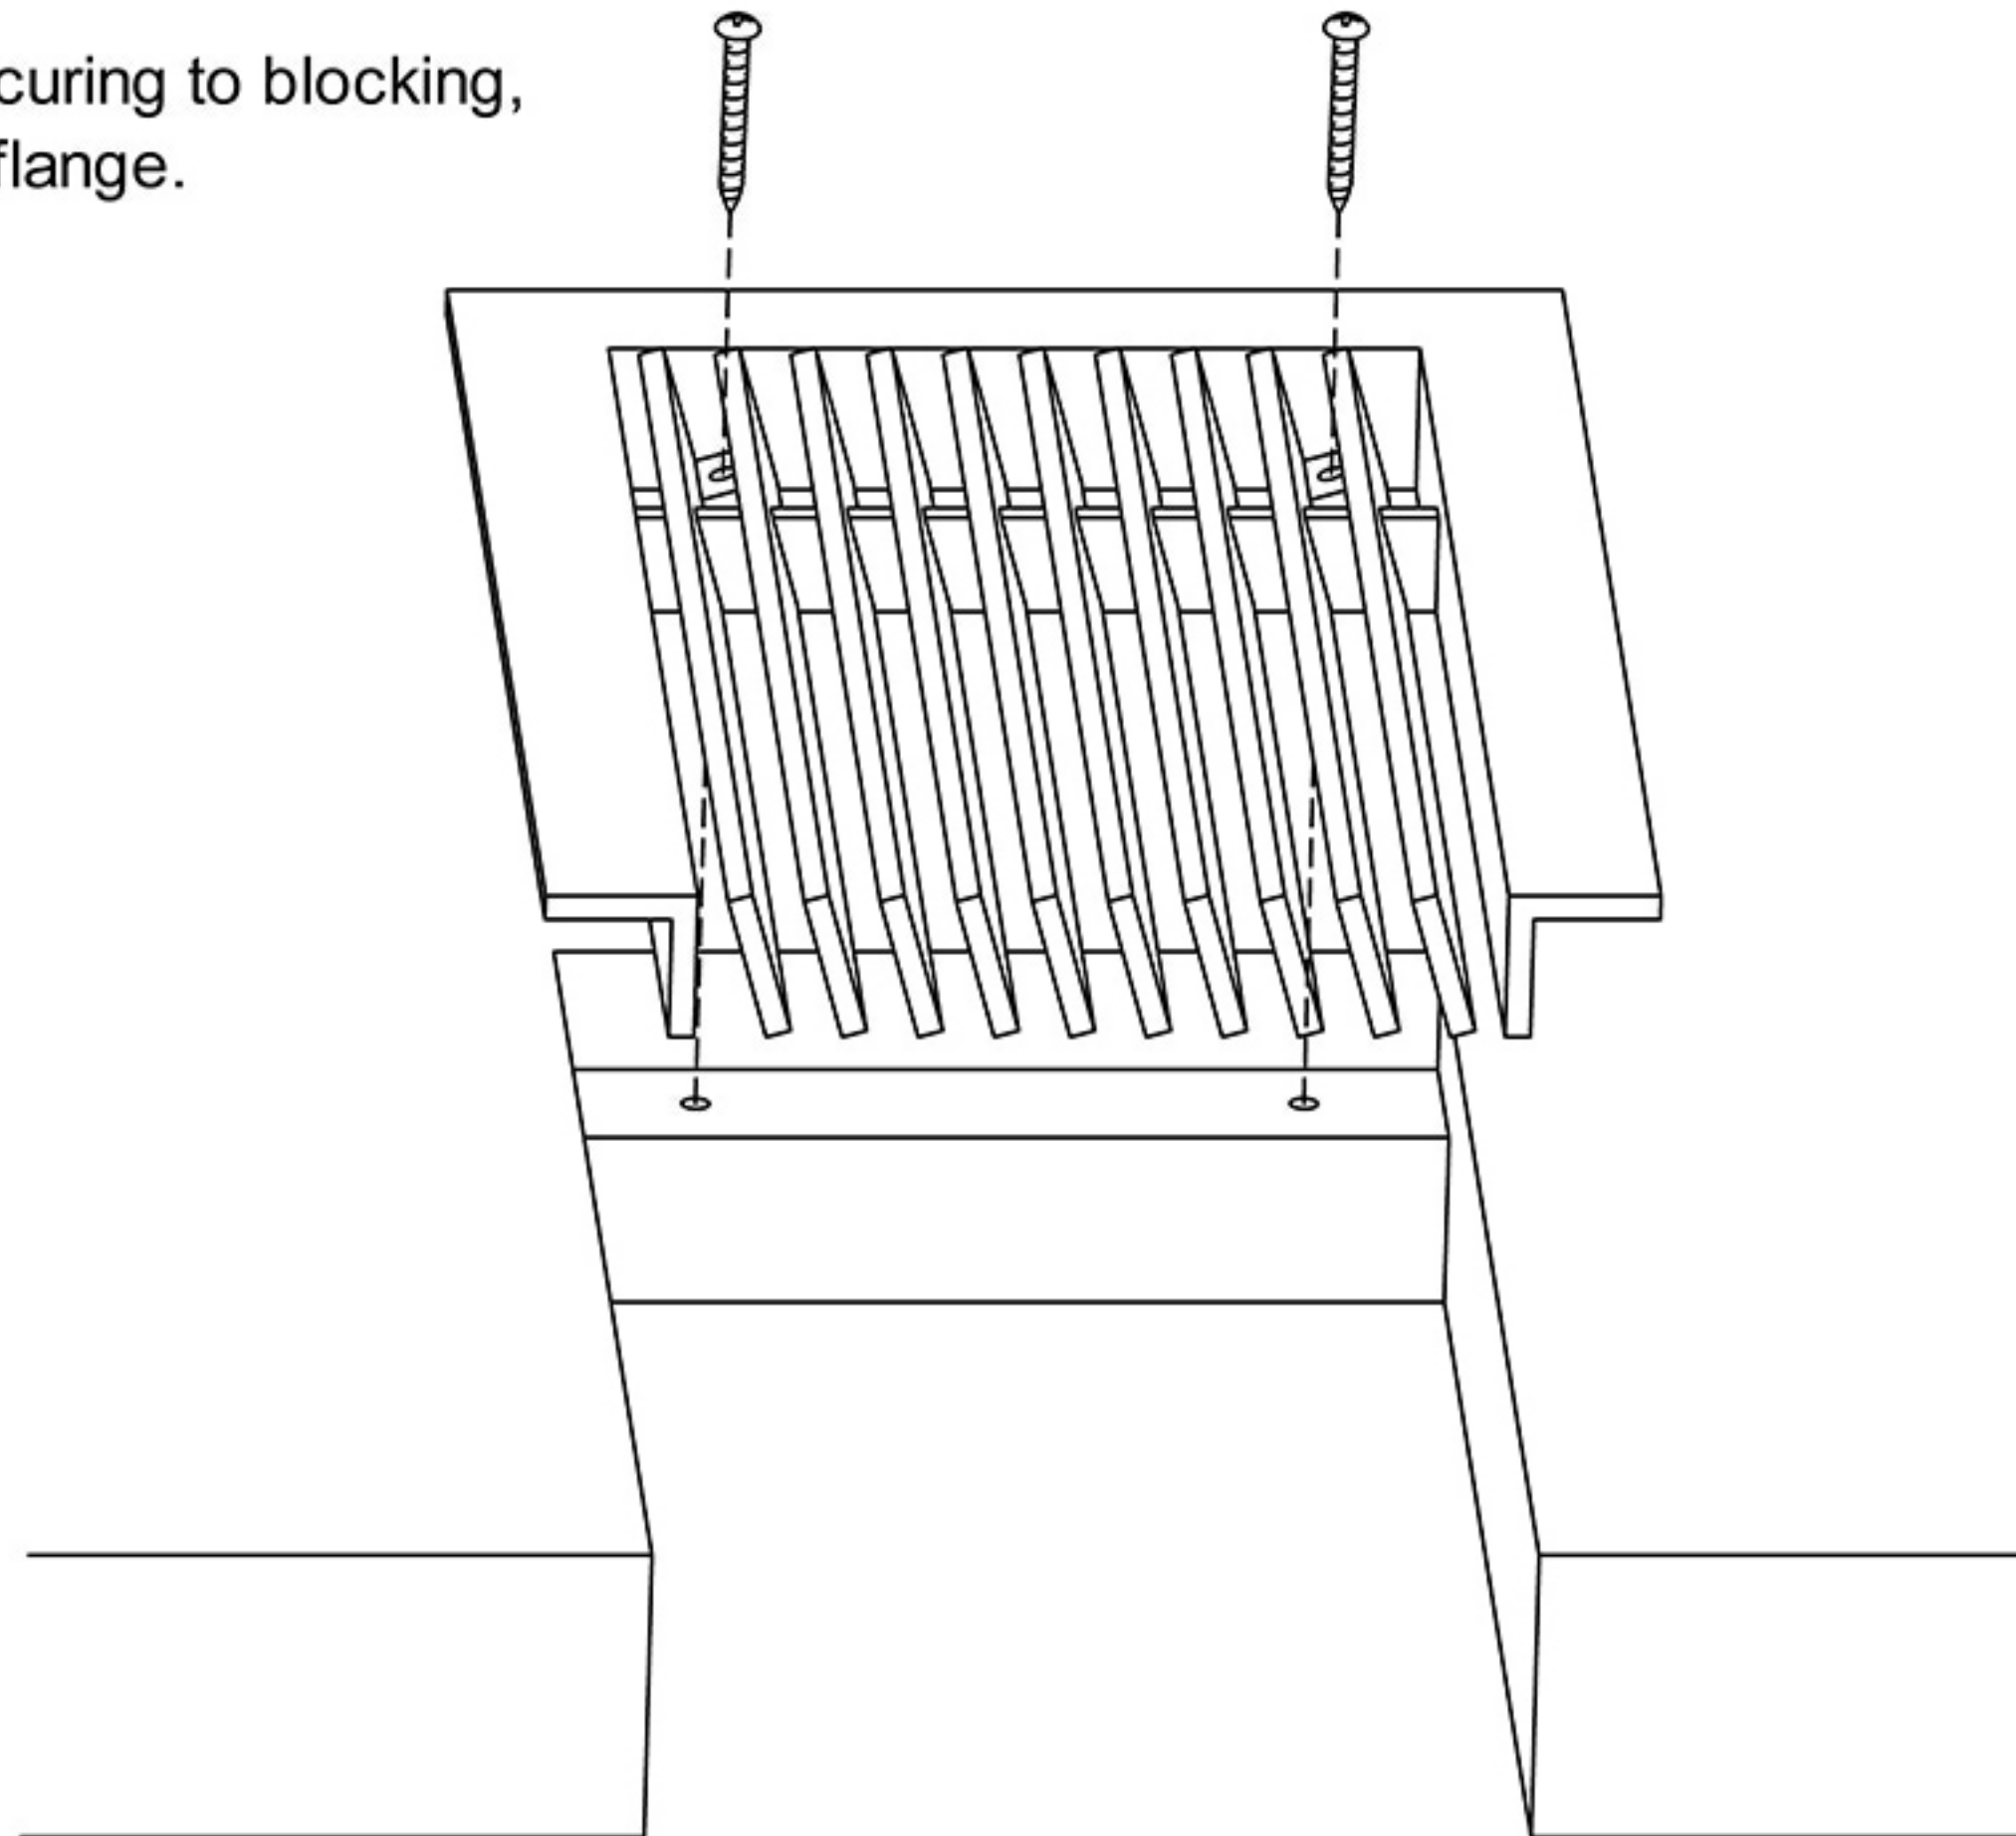

12

B FRAME

Mounting tabs

AAG400

SHOWN

B frame with mounting tabs for securing to blocking, mill work, supports, angle or duct flange.

Artistry in Architectural Grilles
custom architectural grilles and metal-work