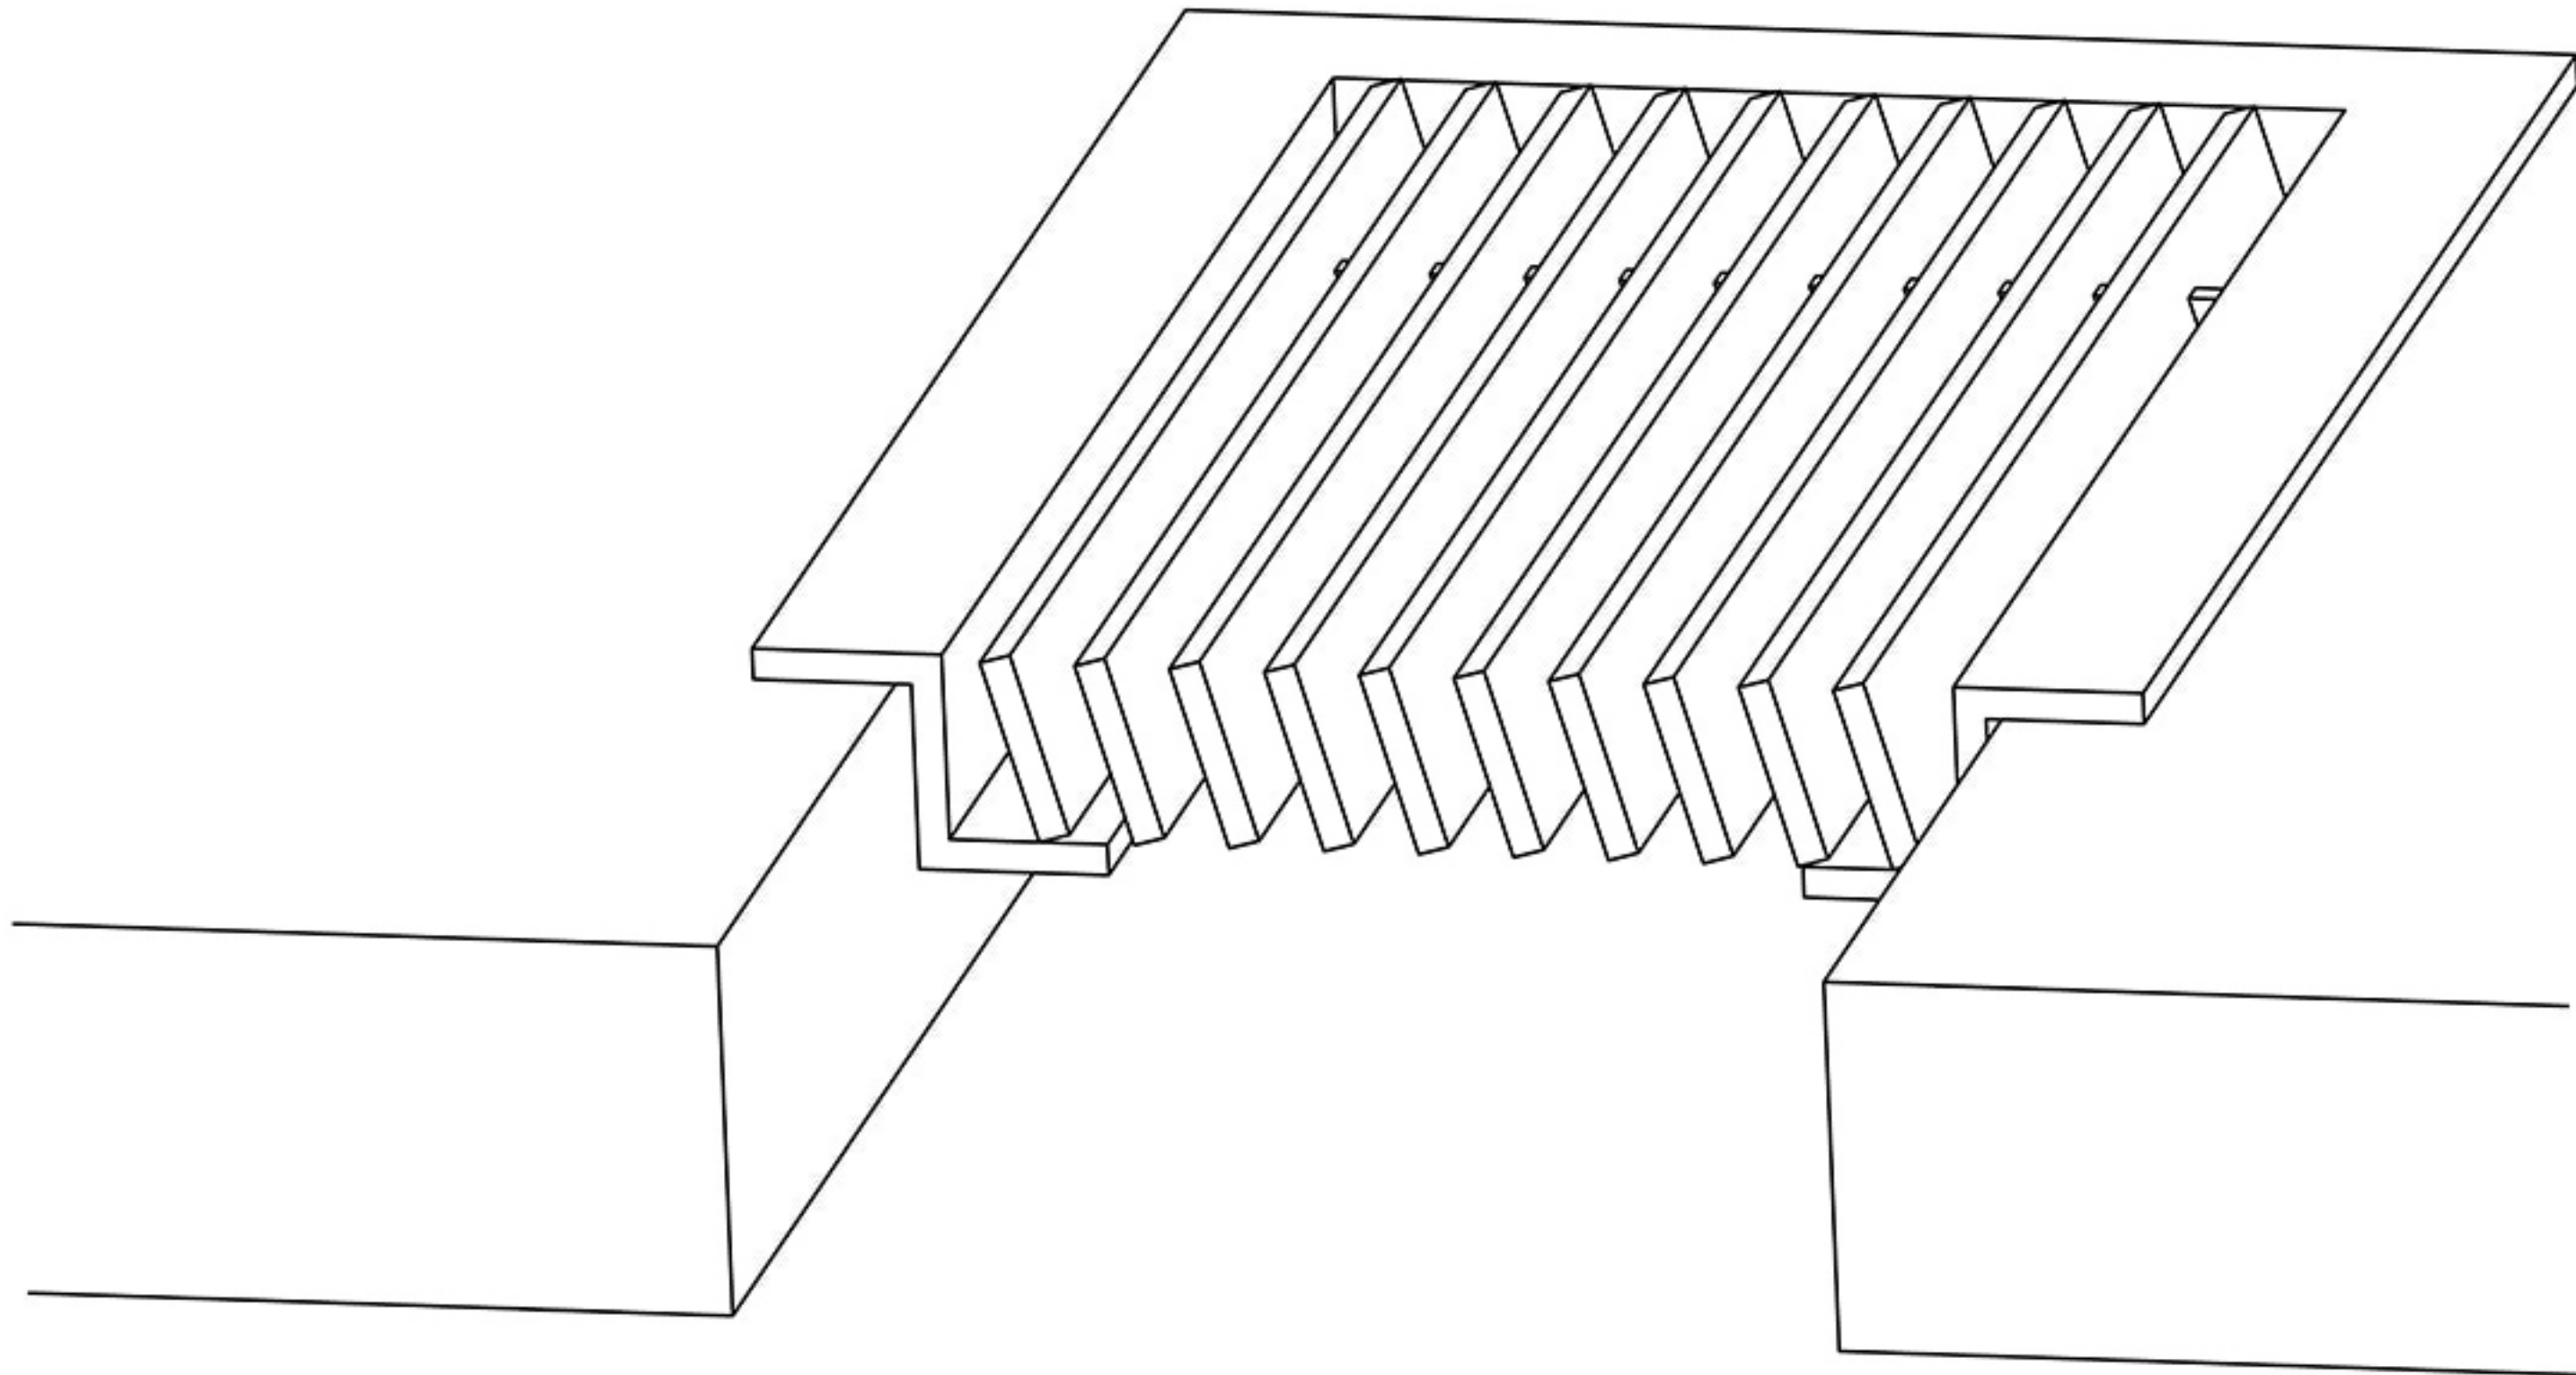

15

C FRAME

*Drop in*

AAG400

SHOWN

C frame drop in application typically used for floor or sill application.

Artistry in Architectural Grilles  
custom architectural grilles and metal-work

SECTION NAME: C-FRAME SECTION	
TITLE: INSTALLATION DETAIL	
DRAWN BY: QW	DRAWING # # 15
DATE:	SCALE: NOT TO SCALE