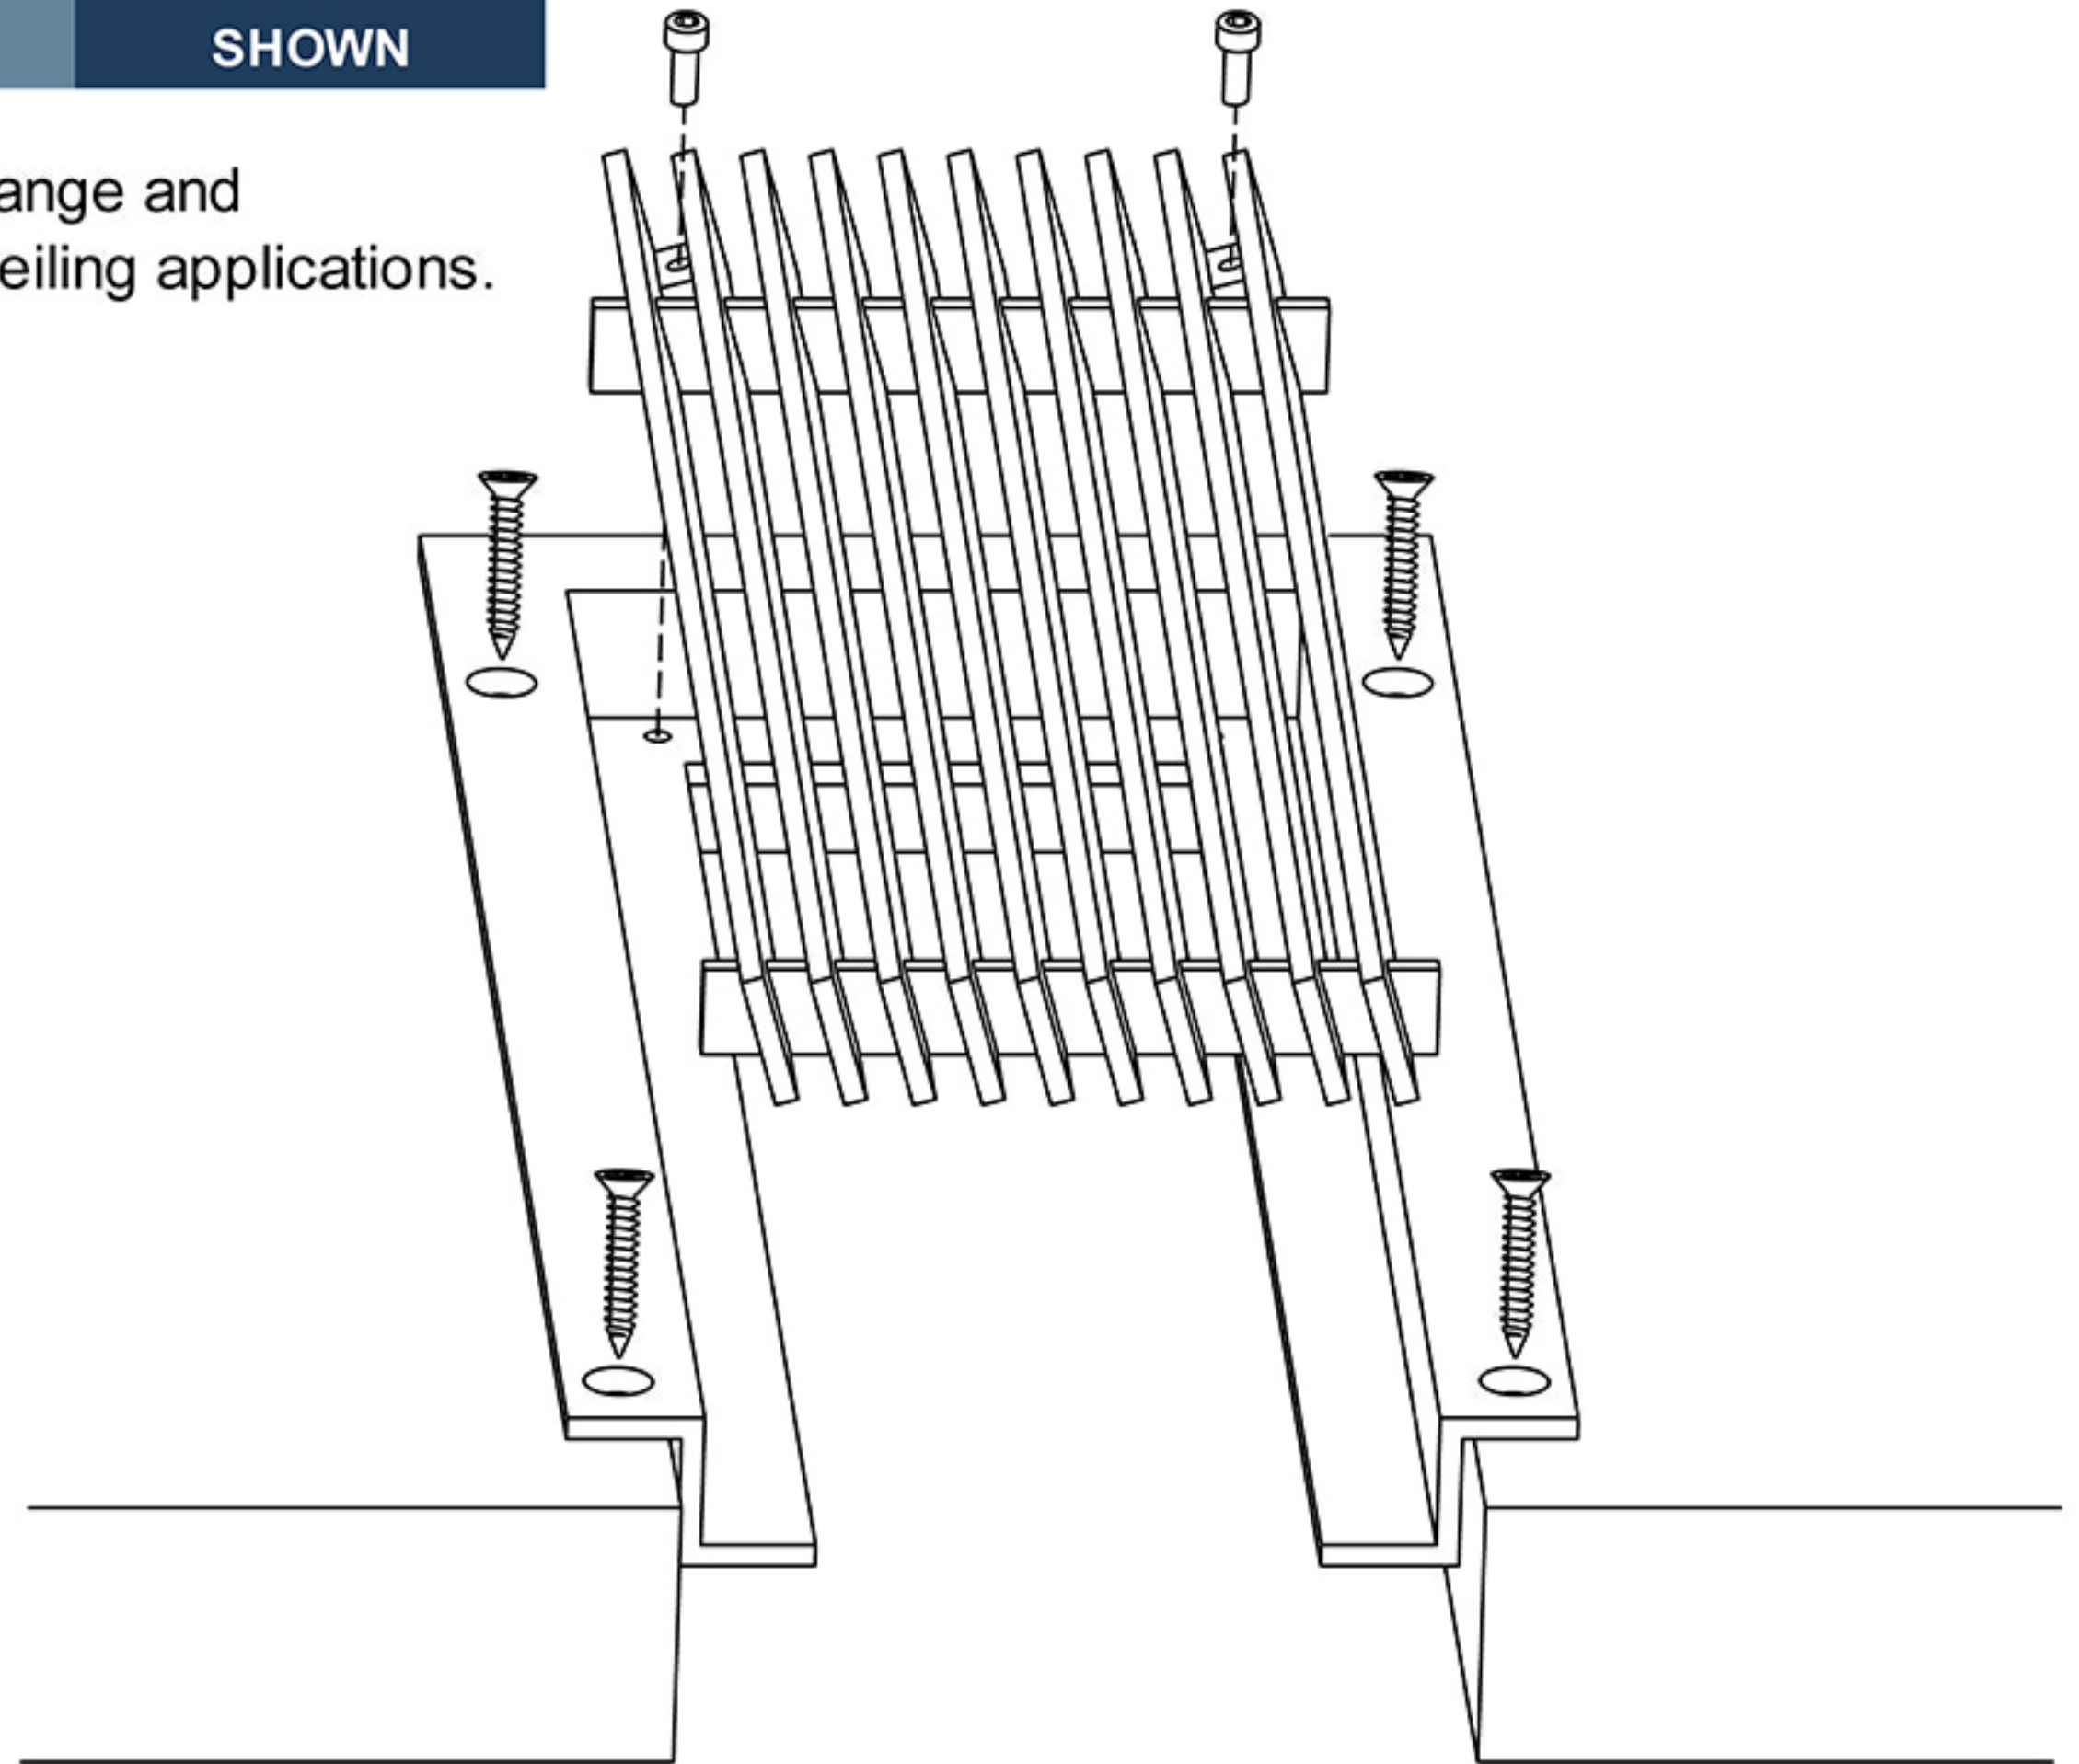

16

C FRAME

Mounting holes-Removable core

AAG400

SHOWN

C frame with countersunk holes in flange and removable core; used for wall and ceiling applications.

Artistry in Architectural Grilles
custom architectural grilles and metal-work

| | | |
|---------------|---------------------|--------------|
| SECTION NAME: | C-FRAME SECTION | |
| TITLE: | INSTALLATION DETAIL | |
| DRAWN BY: | QW | DRAWING # |
| DATE: | | # 16 |
| | | SCALE: |
| | | NOT TO SCALE |