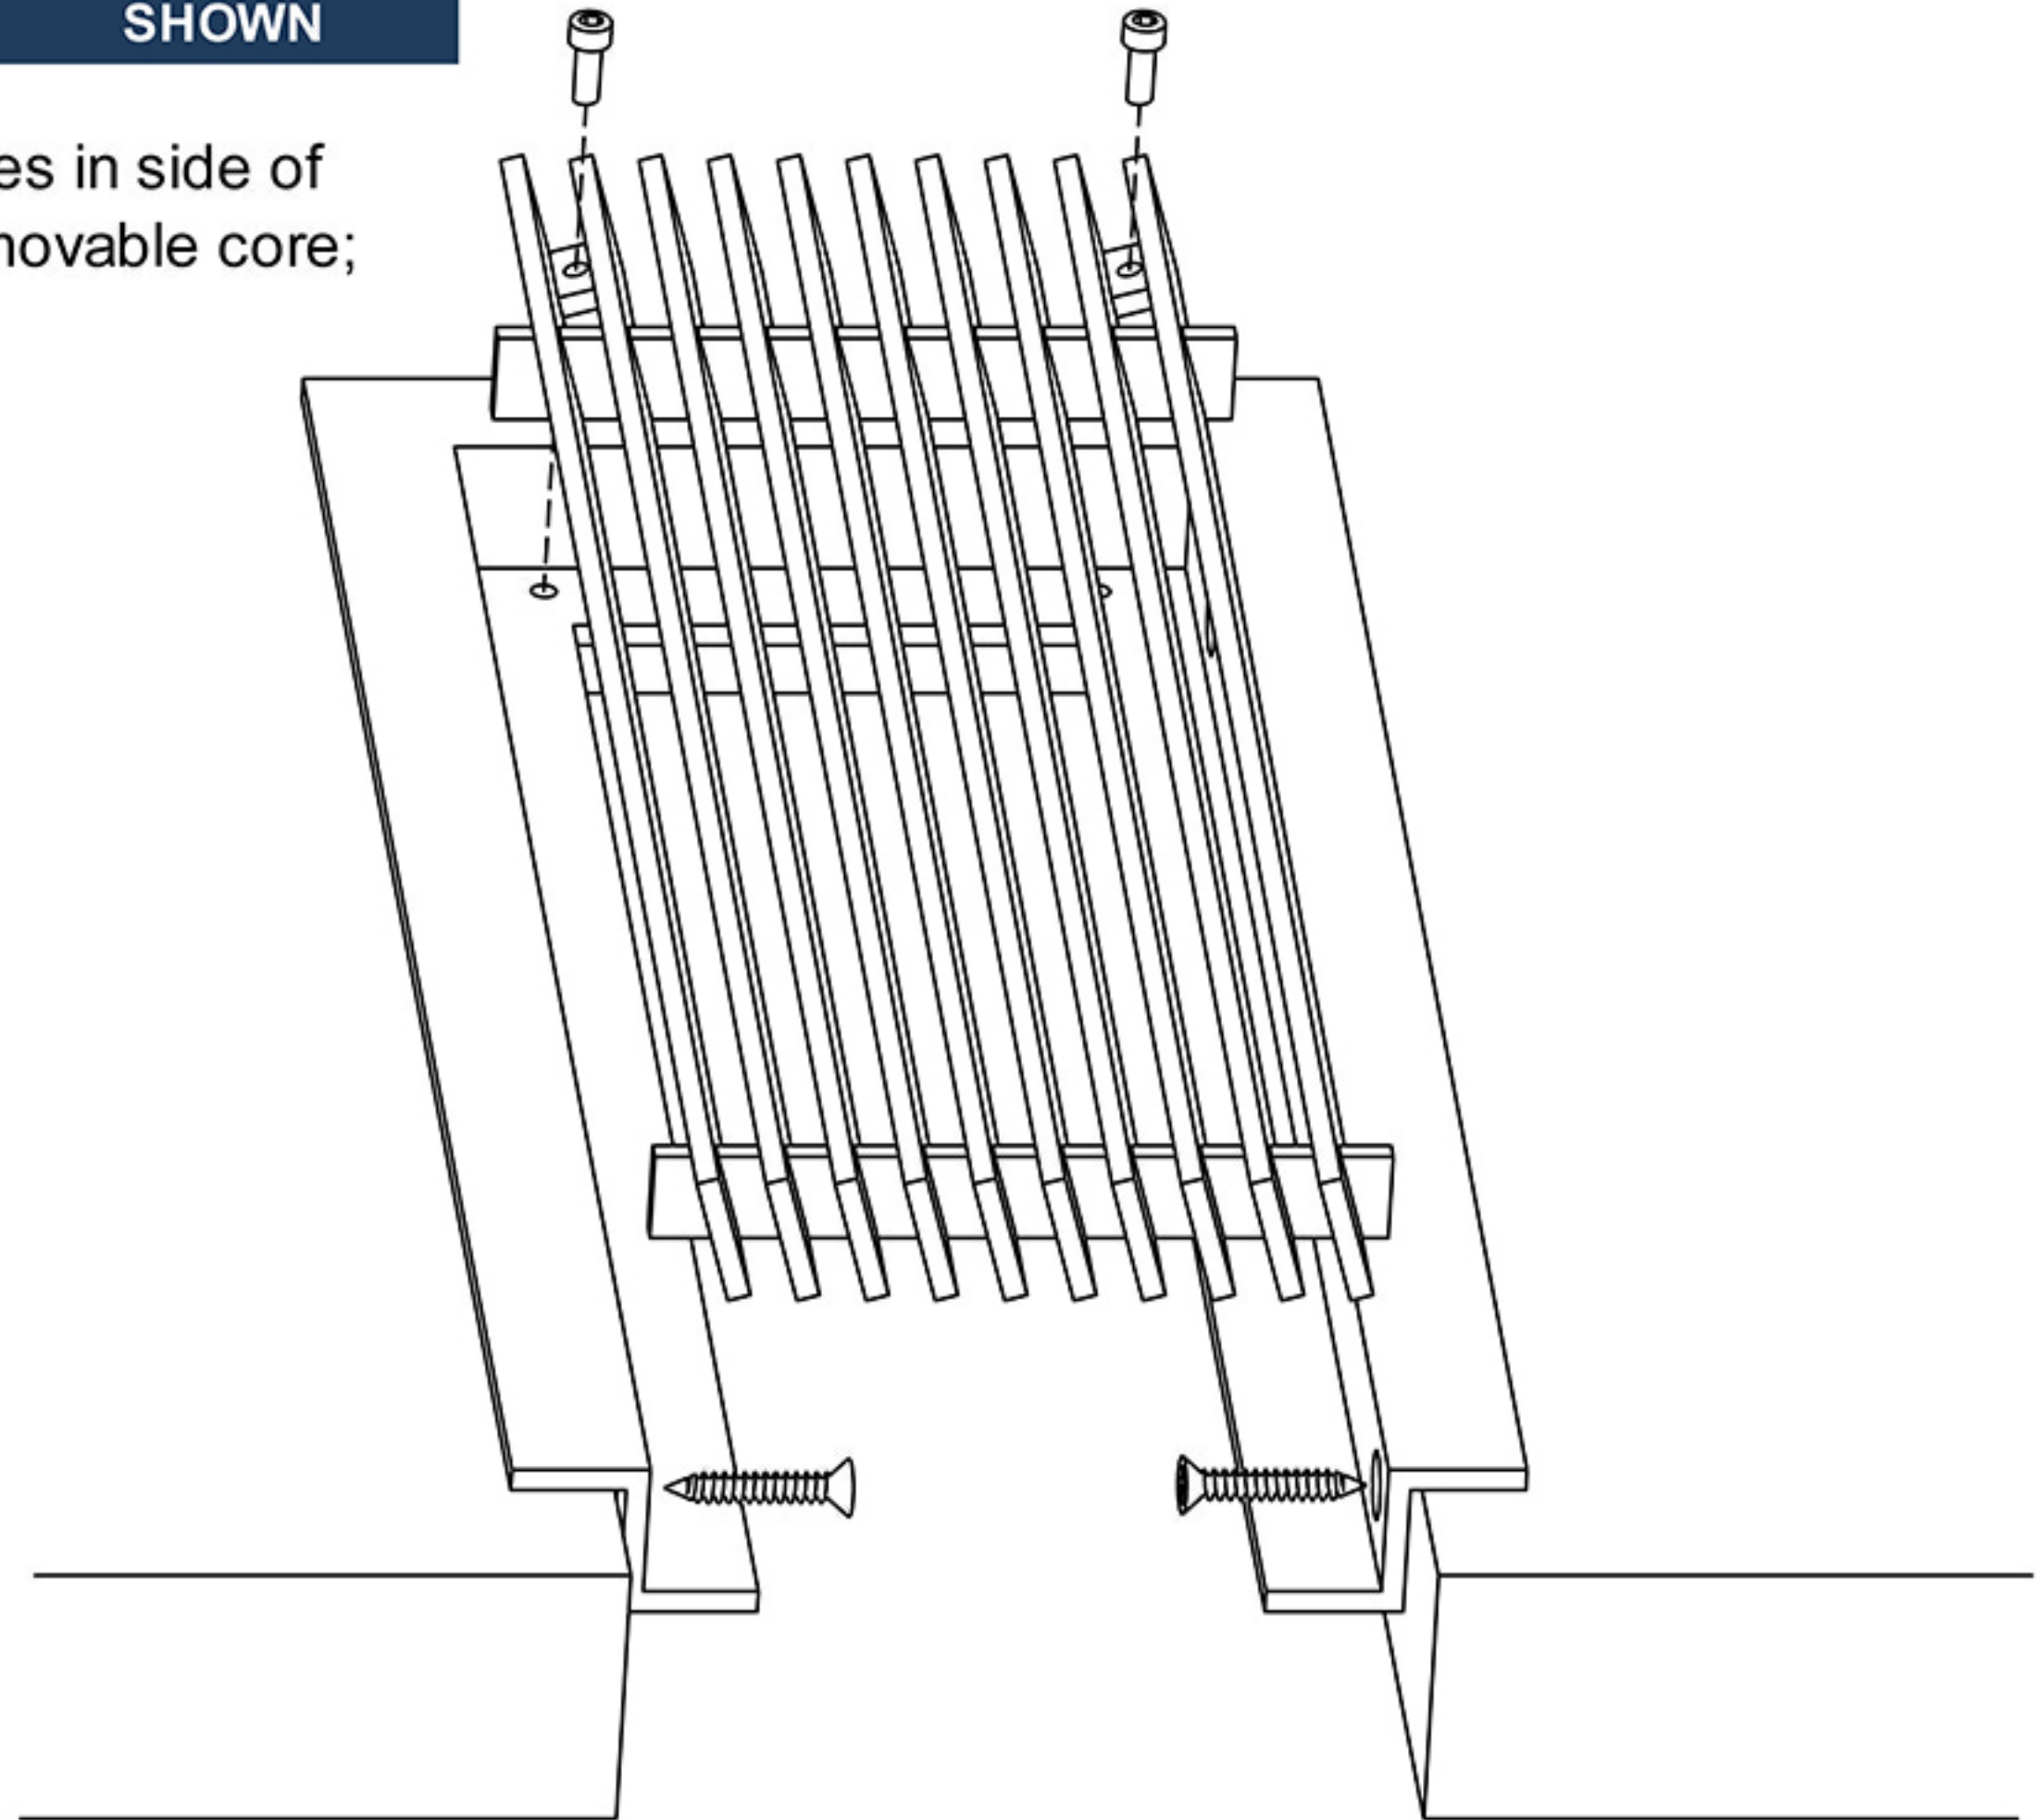

17

C FRAME

Concealed mounting holes-Removable core

AAG400

SHOWN

C frame with countersunk mounting holes in side of frame for fastening to opening, with removable core; wall and ceiling applications.

Artistry in Architectural Grilles
custom architectural grilles and metal-work

SECTION NAME:	C-FRAME SECTION	
TITLE:	INSTALLATION DETAIL	
DRAWN BY:	QW	DRAWING #
DATE:		# 17
		SCALE:
		NOT TO SCALE

ADVANCED ARCH GRILLES
149 Denton Avenue, New Hyde Park, NY 11040
Voice: 516-488-0628 Fax: 516-488-0728
Email: sales@agrilles.com