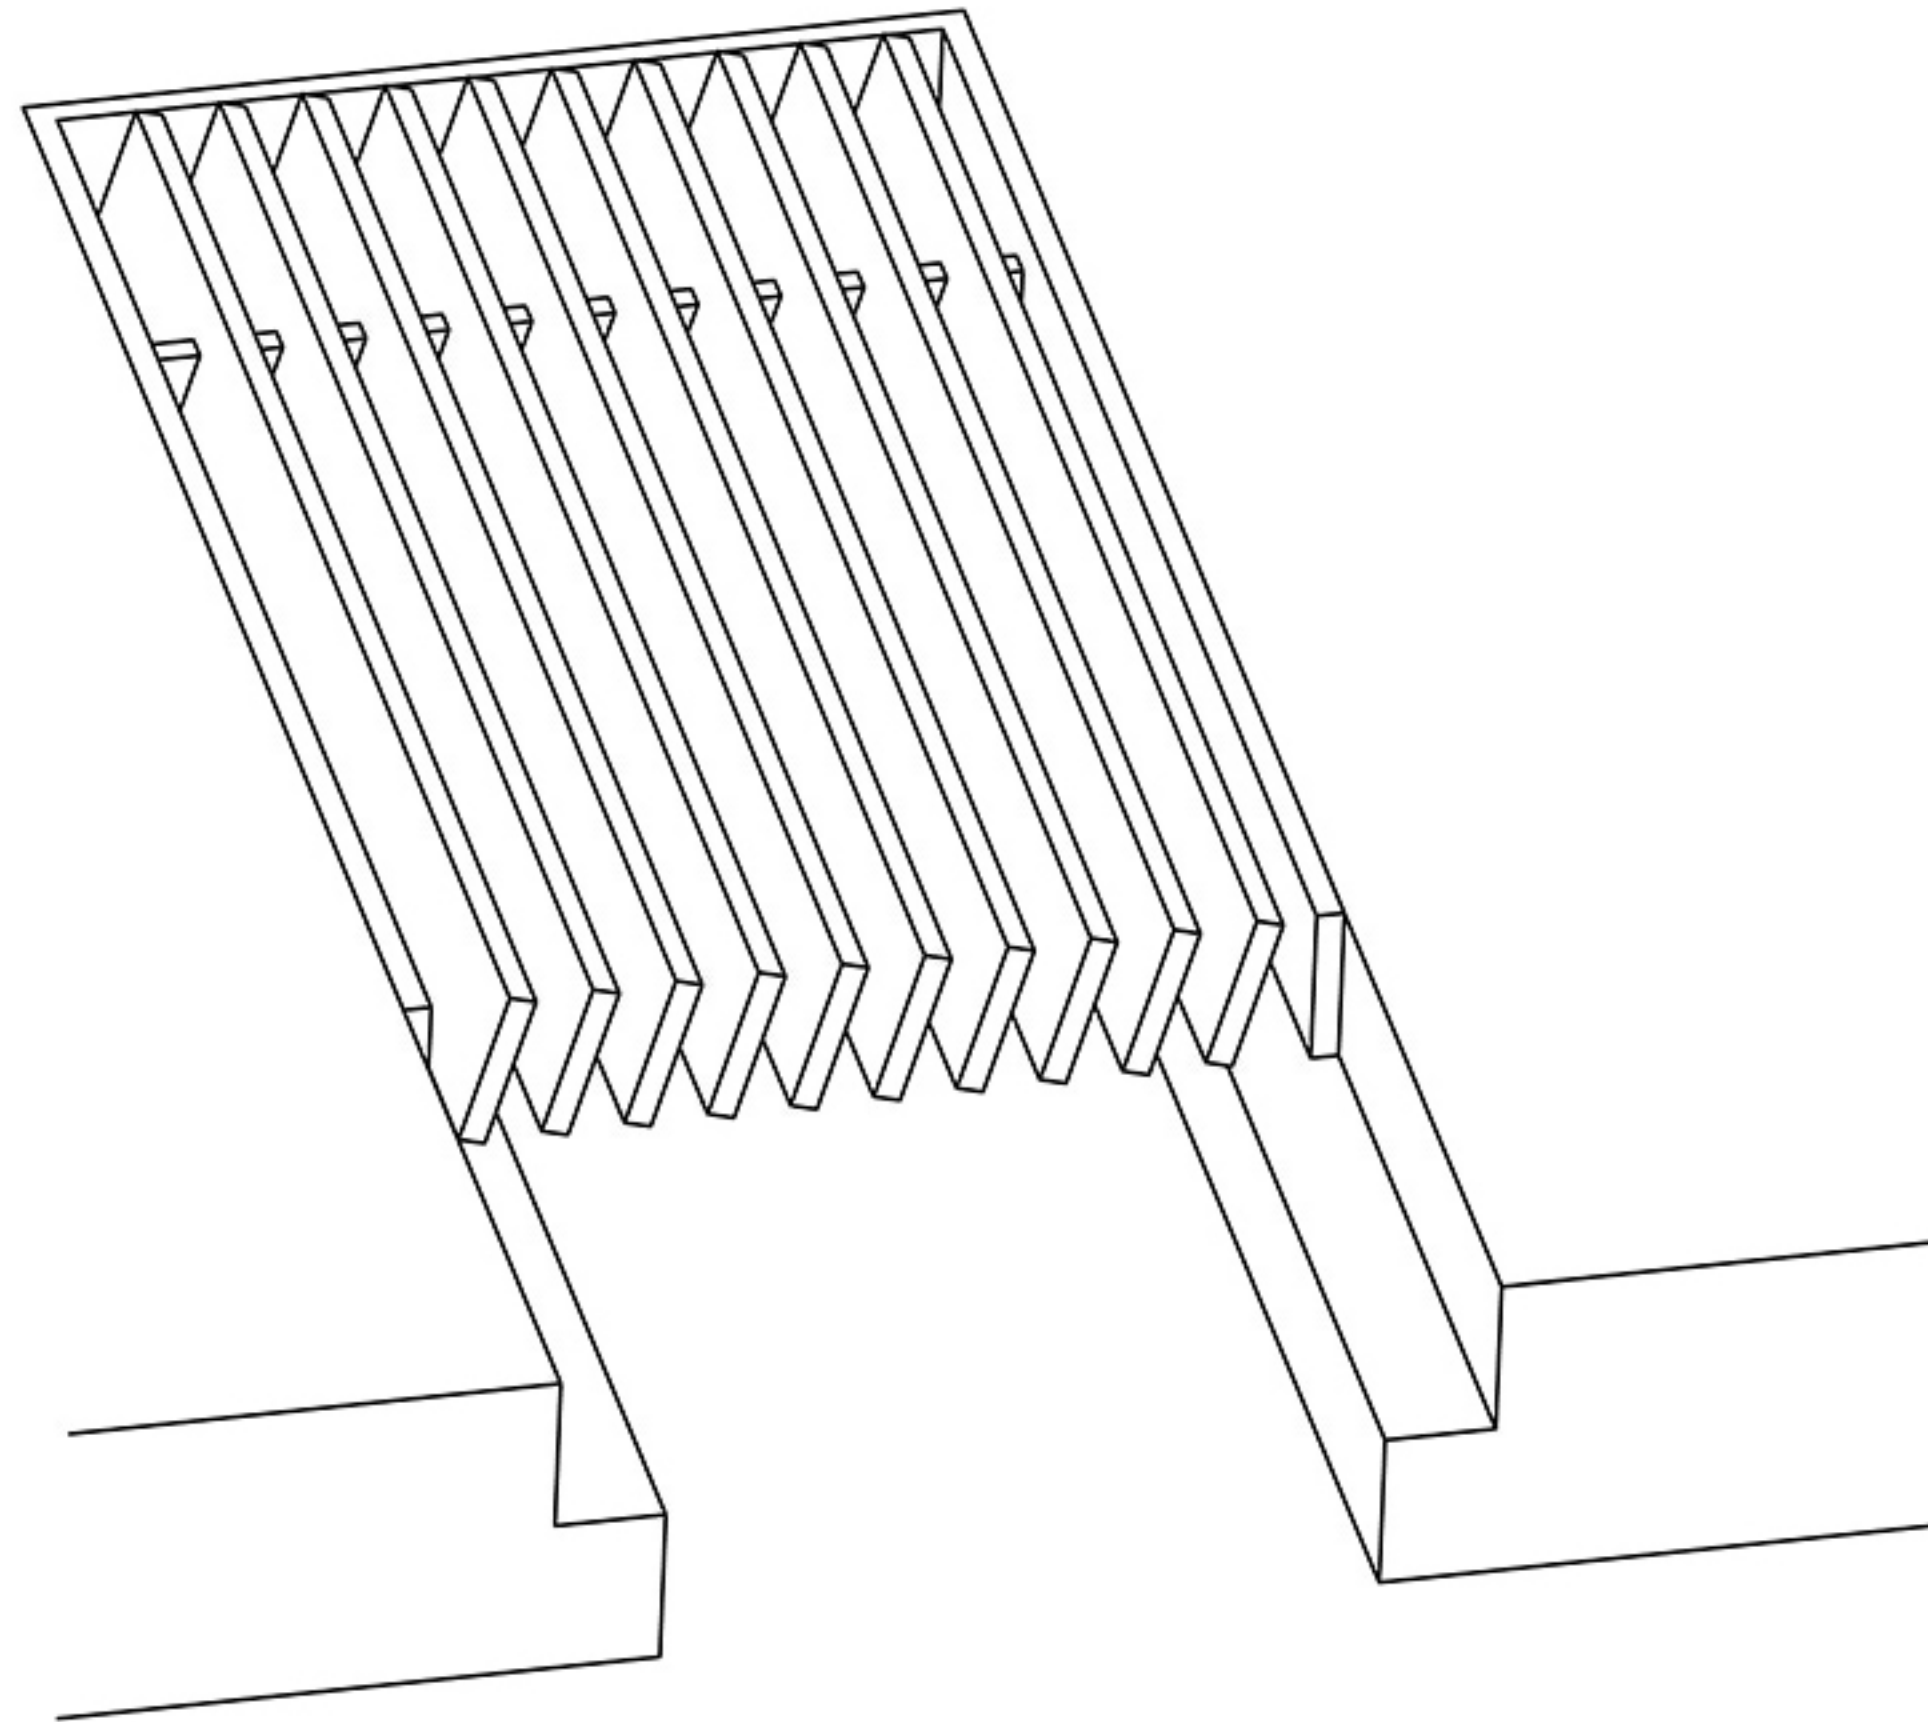

18

BAND FRAME

Drop in

AAG400

SHOWN

Drop in Band frame for enclosures, millwork, and fin tube openings.

Artistry in Architectural Grilles
custom architectural grilles and metal-work

SECTION NAME: BAND-FRAME SECTION	
TITLE: INSTALLATION DETAIL	
DRAWN BY: QW	DRAWING # # 18
DATE:	SCALE: NOT TO SCALE