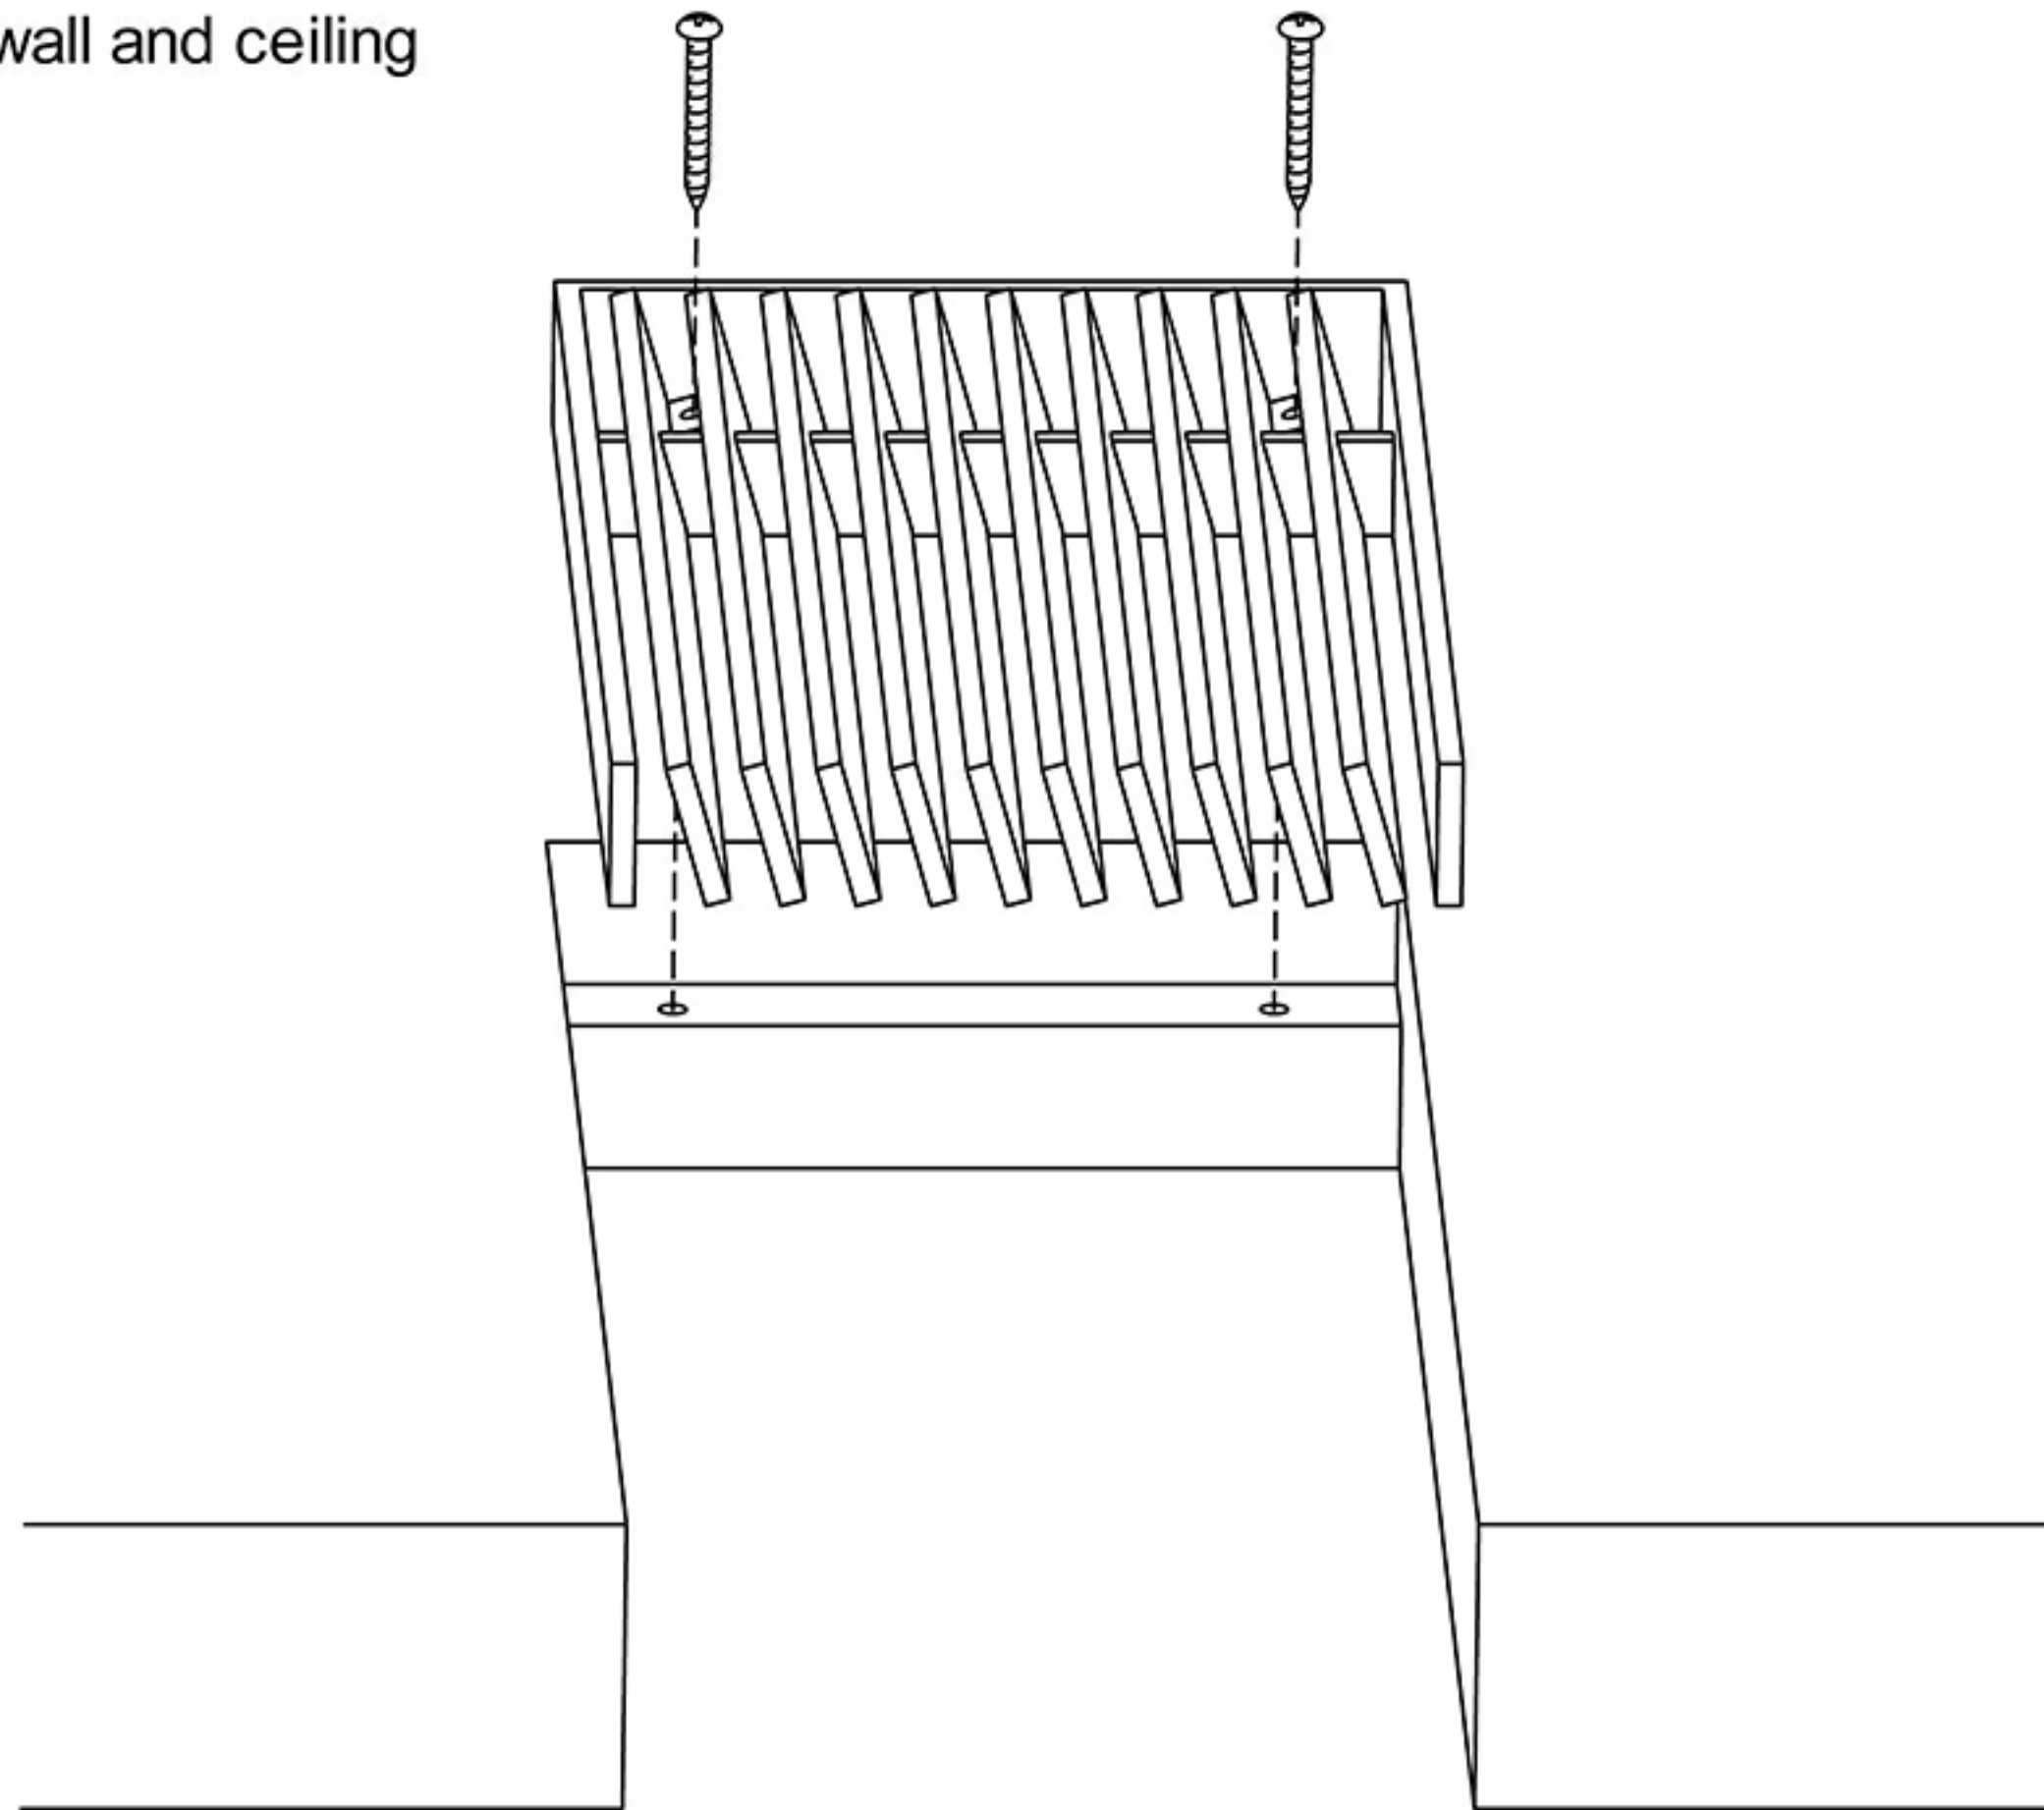

# BAND FRAME

*With mounting tabs*

# AAG400

SHOWN

Band frame with mounting tabs for wall and ceiling applications.

**Artistry in Architectural Grilles**  
custom architectural grilles and metal-work

SECTION NAME: BAND-FRAME SECTION	
TITLE: INSTALLATION DETAIL	
DRAWN BY: QW	DRAWING # # 19
DATE:	SCALE: NOT TO SCALE