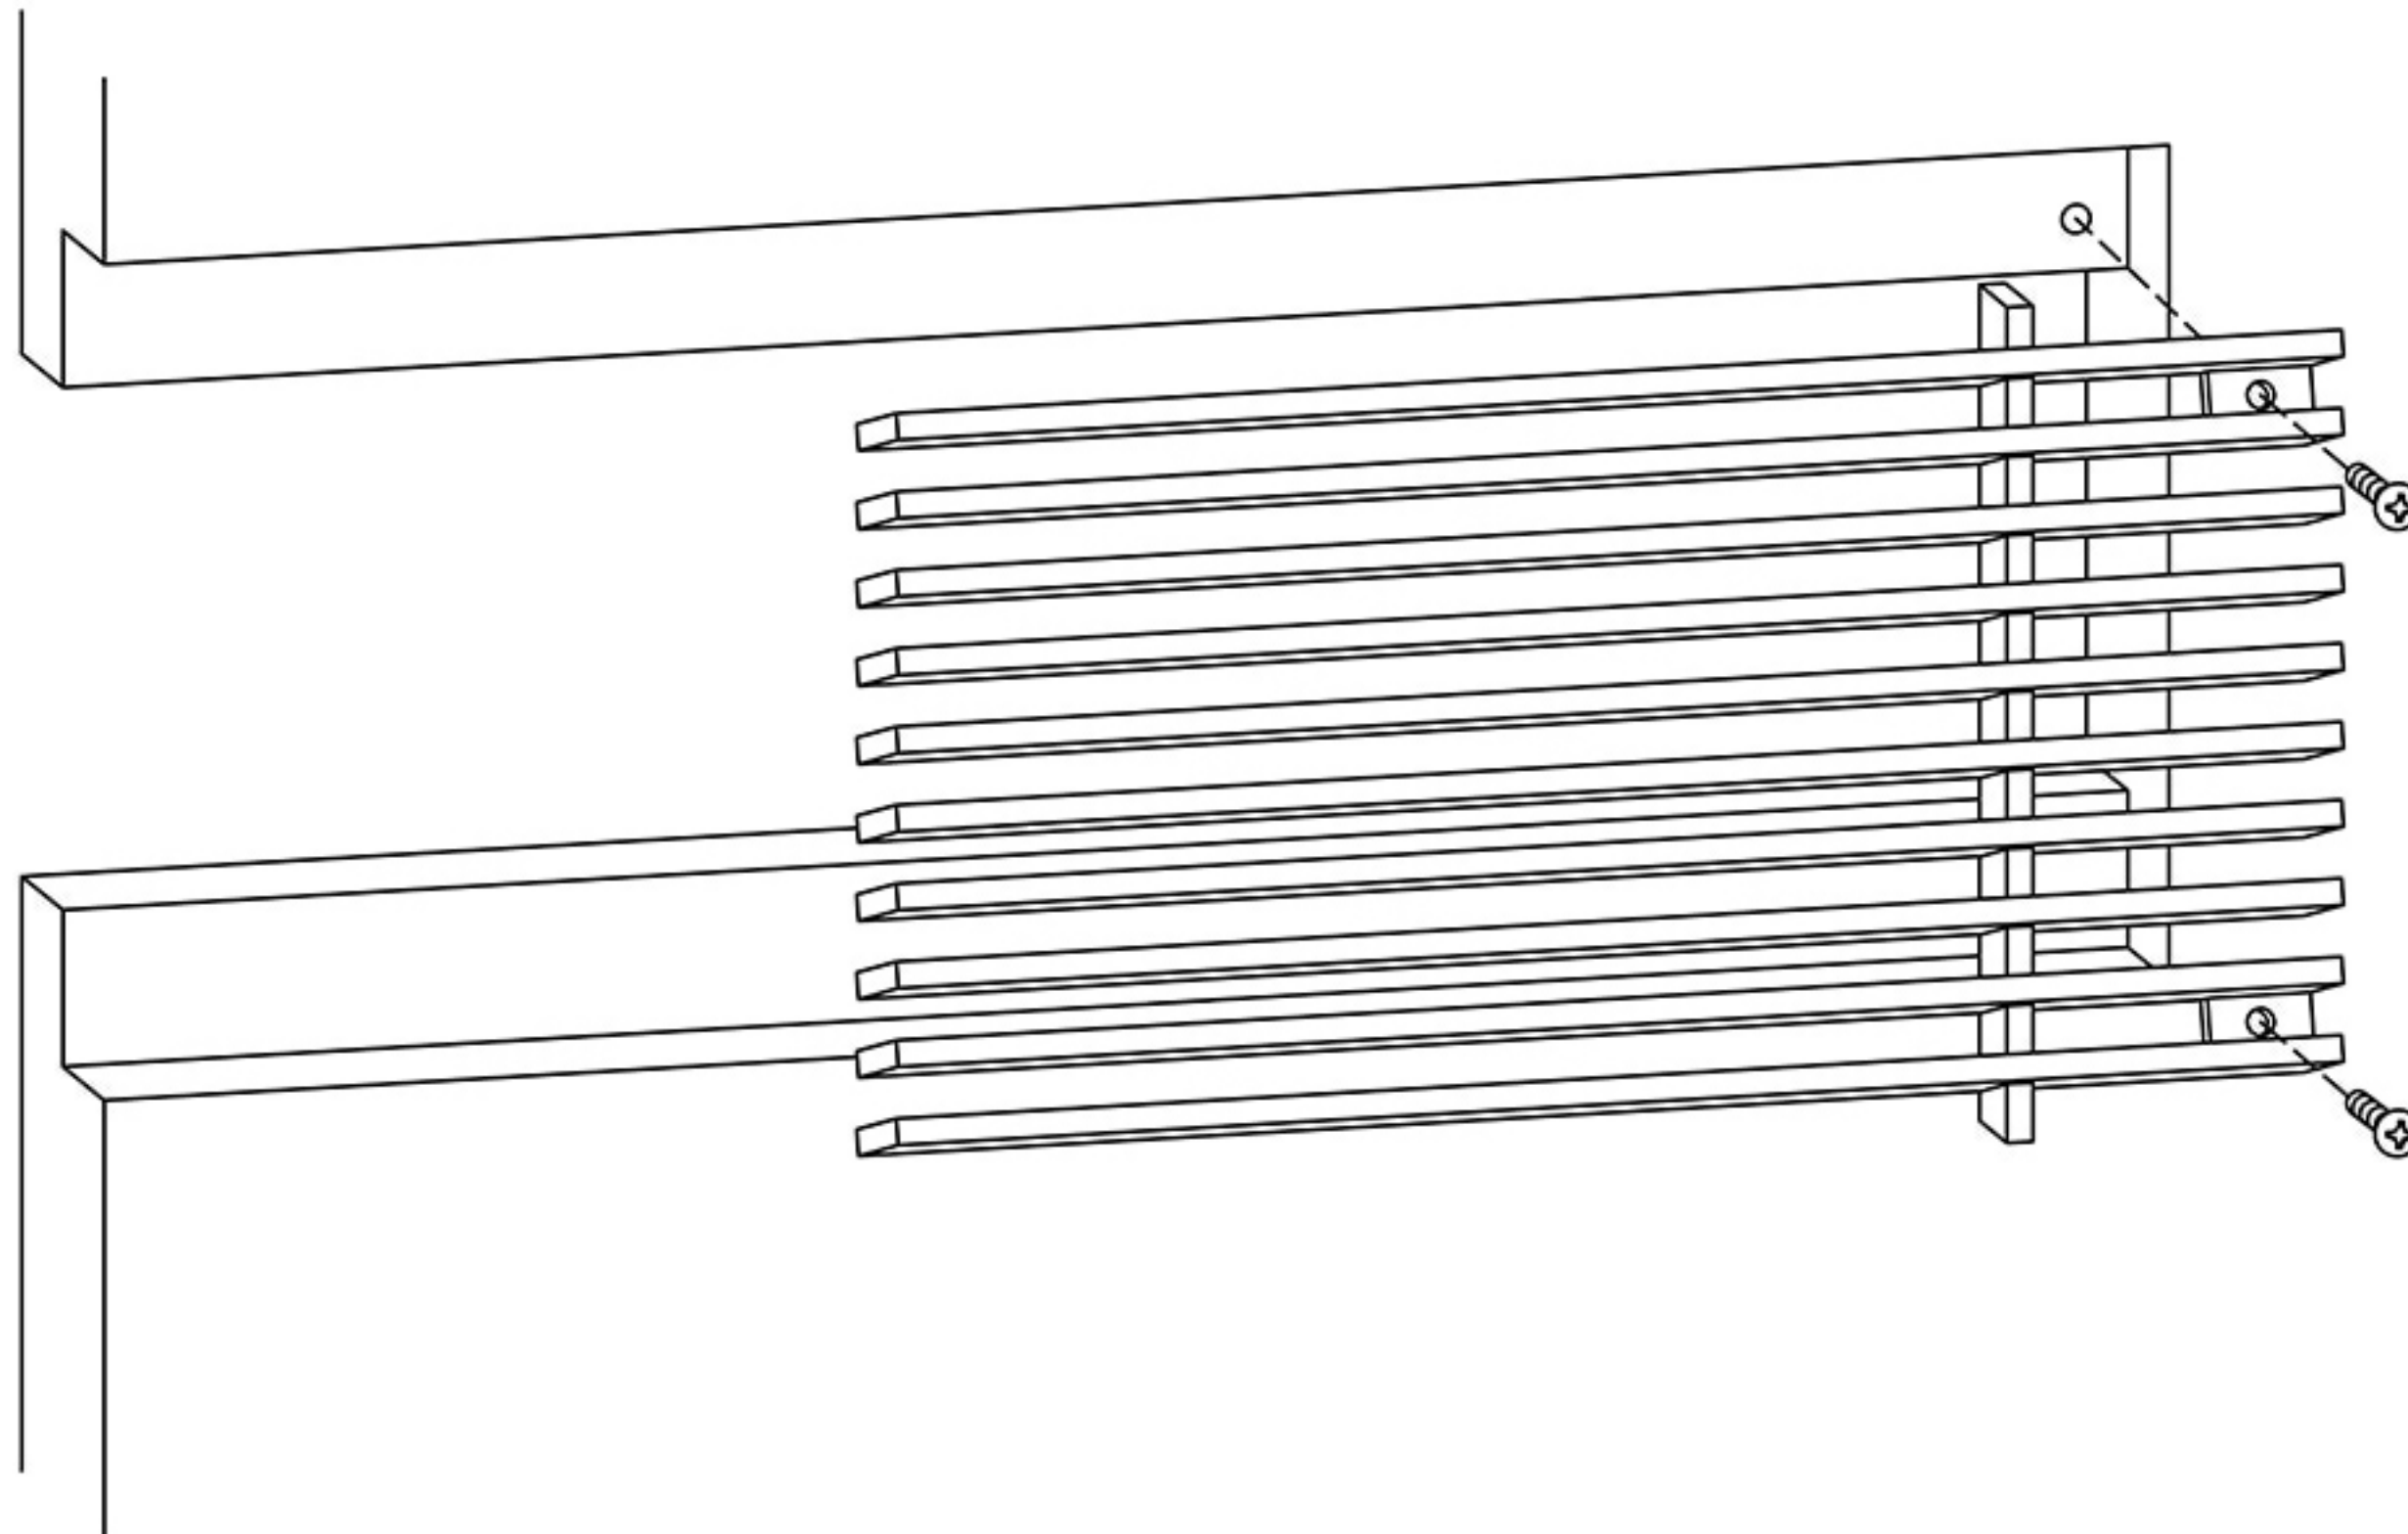

2

CORE ONLY

With mounting tabs

AAG400

SHOWN

Core only with mounting tabs for fastening to blocking, wood work or angle supports, duct flanges etc. AAG provides mounting fasteners with matching finish.

Artistry in Architectural Grilles
custom architectural grilles and metal-work

SECTION NAME:	CORE ONLY SECTION	
TITLE:	INSTALLATION DETAIL	
DRAWN BY:	QW	DRAWING #
DATE:		# 02
		SCALE:
		NOT TO SCALE

ADVANCED ARCH GRILLES
149 Denton Avenue, New Hyde Park, NY 11040
Voice: 516-488-0628 Fax: 516-488-0728
Email: sales@agrilles.com