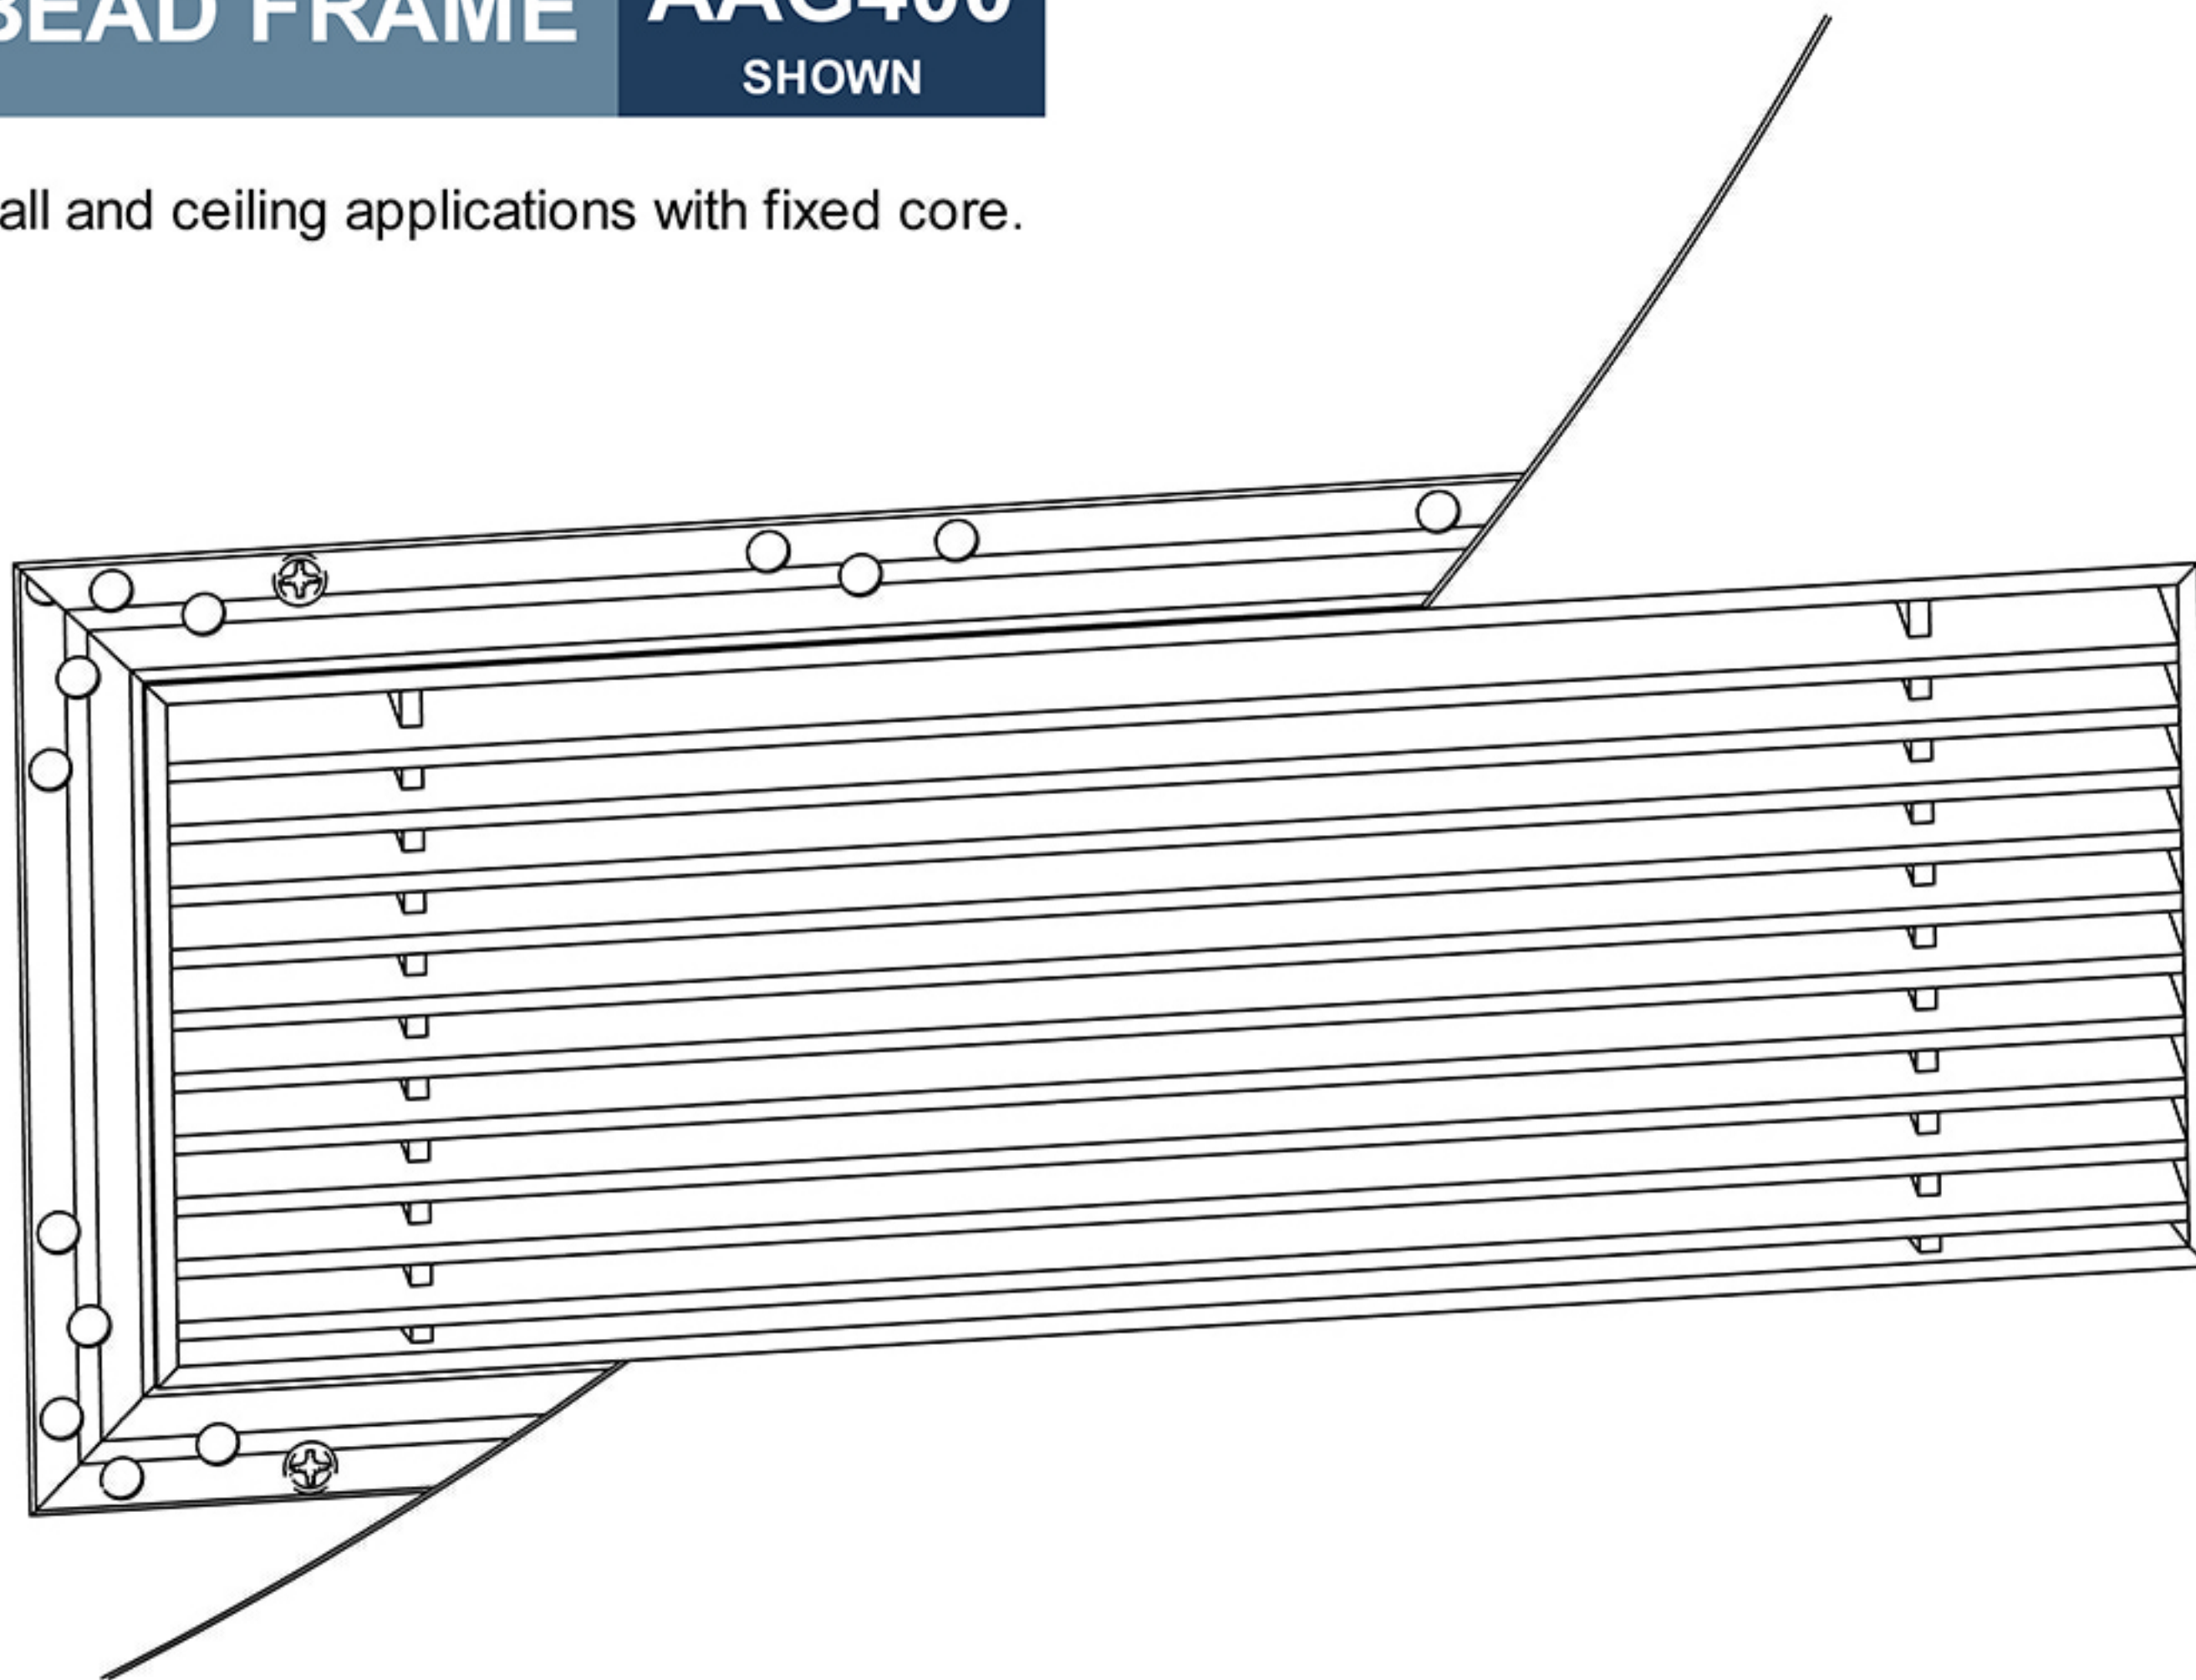

21

JBEAD FRAME

AAG400 SHOWN

JBEAD for wall and ceiling applications with fixed core.

Artistry in Architectural Grilles
custom architectural grilles and metal-work

SECTION NAME: JBEAD-FRAME SECTION	
TITLE: INSTALLATION DETAIL	
DRAWN BY: QW	DRAWING # # 21
DATE:	SCALE: NOT TO SCALE