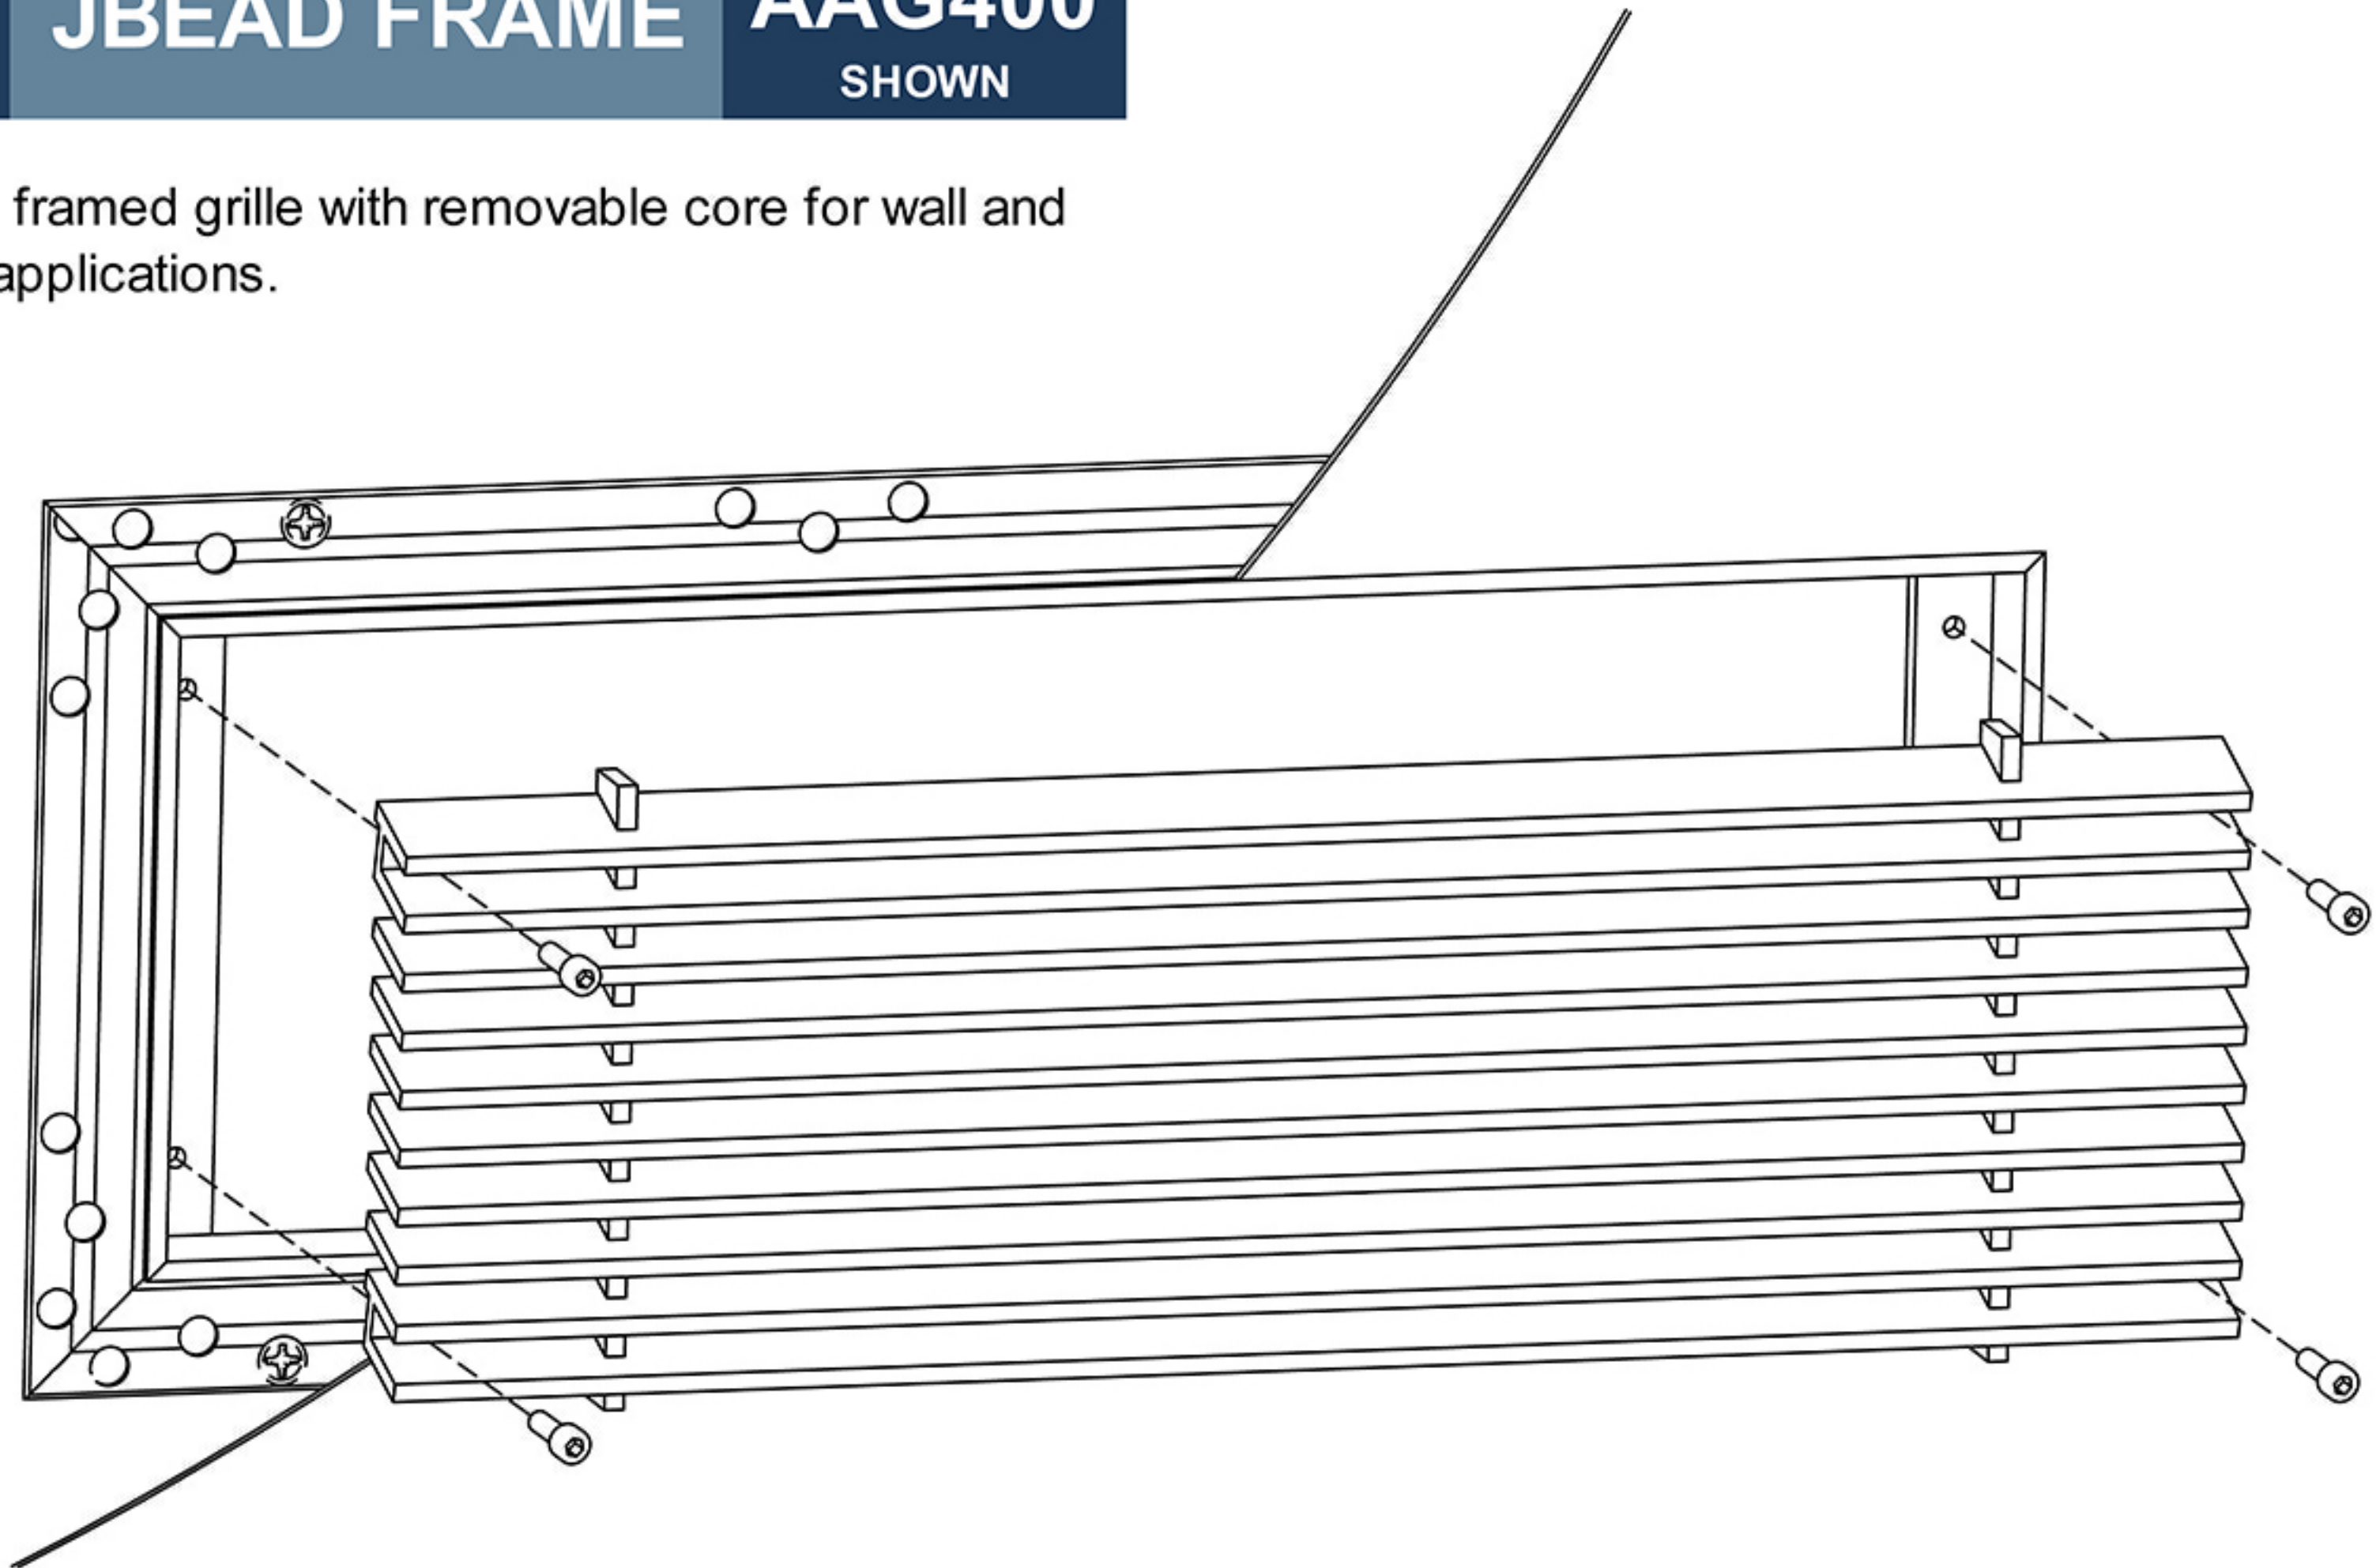

22

JBEAD FRAME

AAG400 SHOWN

JBEAD framed grille with removable core for wall and ceiling applications.

Artistry in Architectural Grilles
custom architectural grilles and metal-work

SECTION NAME: JBEAD-FRAME SECTION	
TITLE: INSTALLATION DETAIL	
DRAWN BY: QW	DRAWING # # 22
DATE:	SCALE: NOT TO SCALE