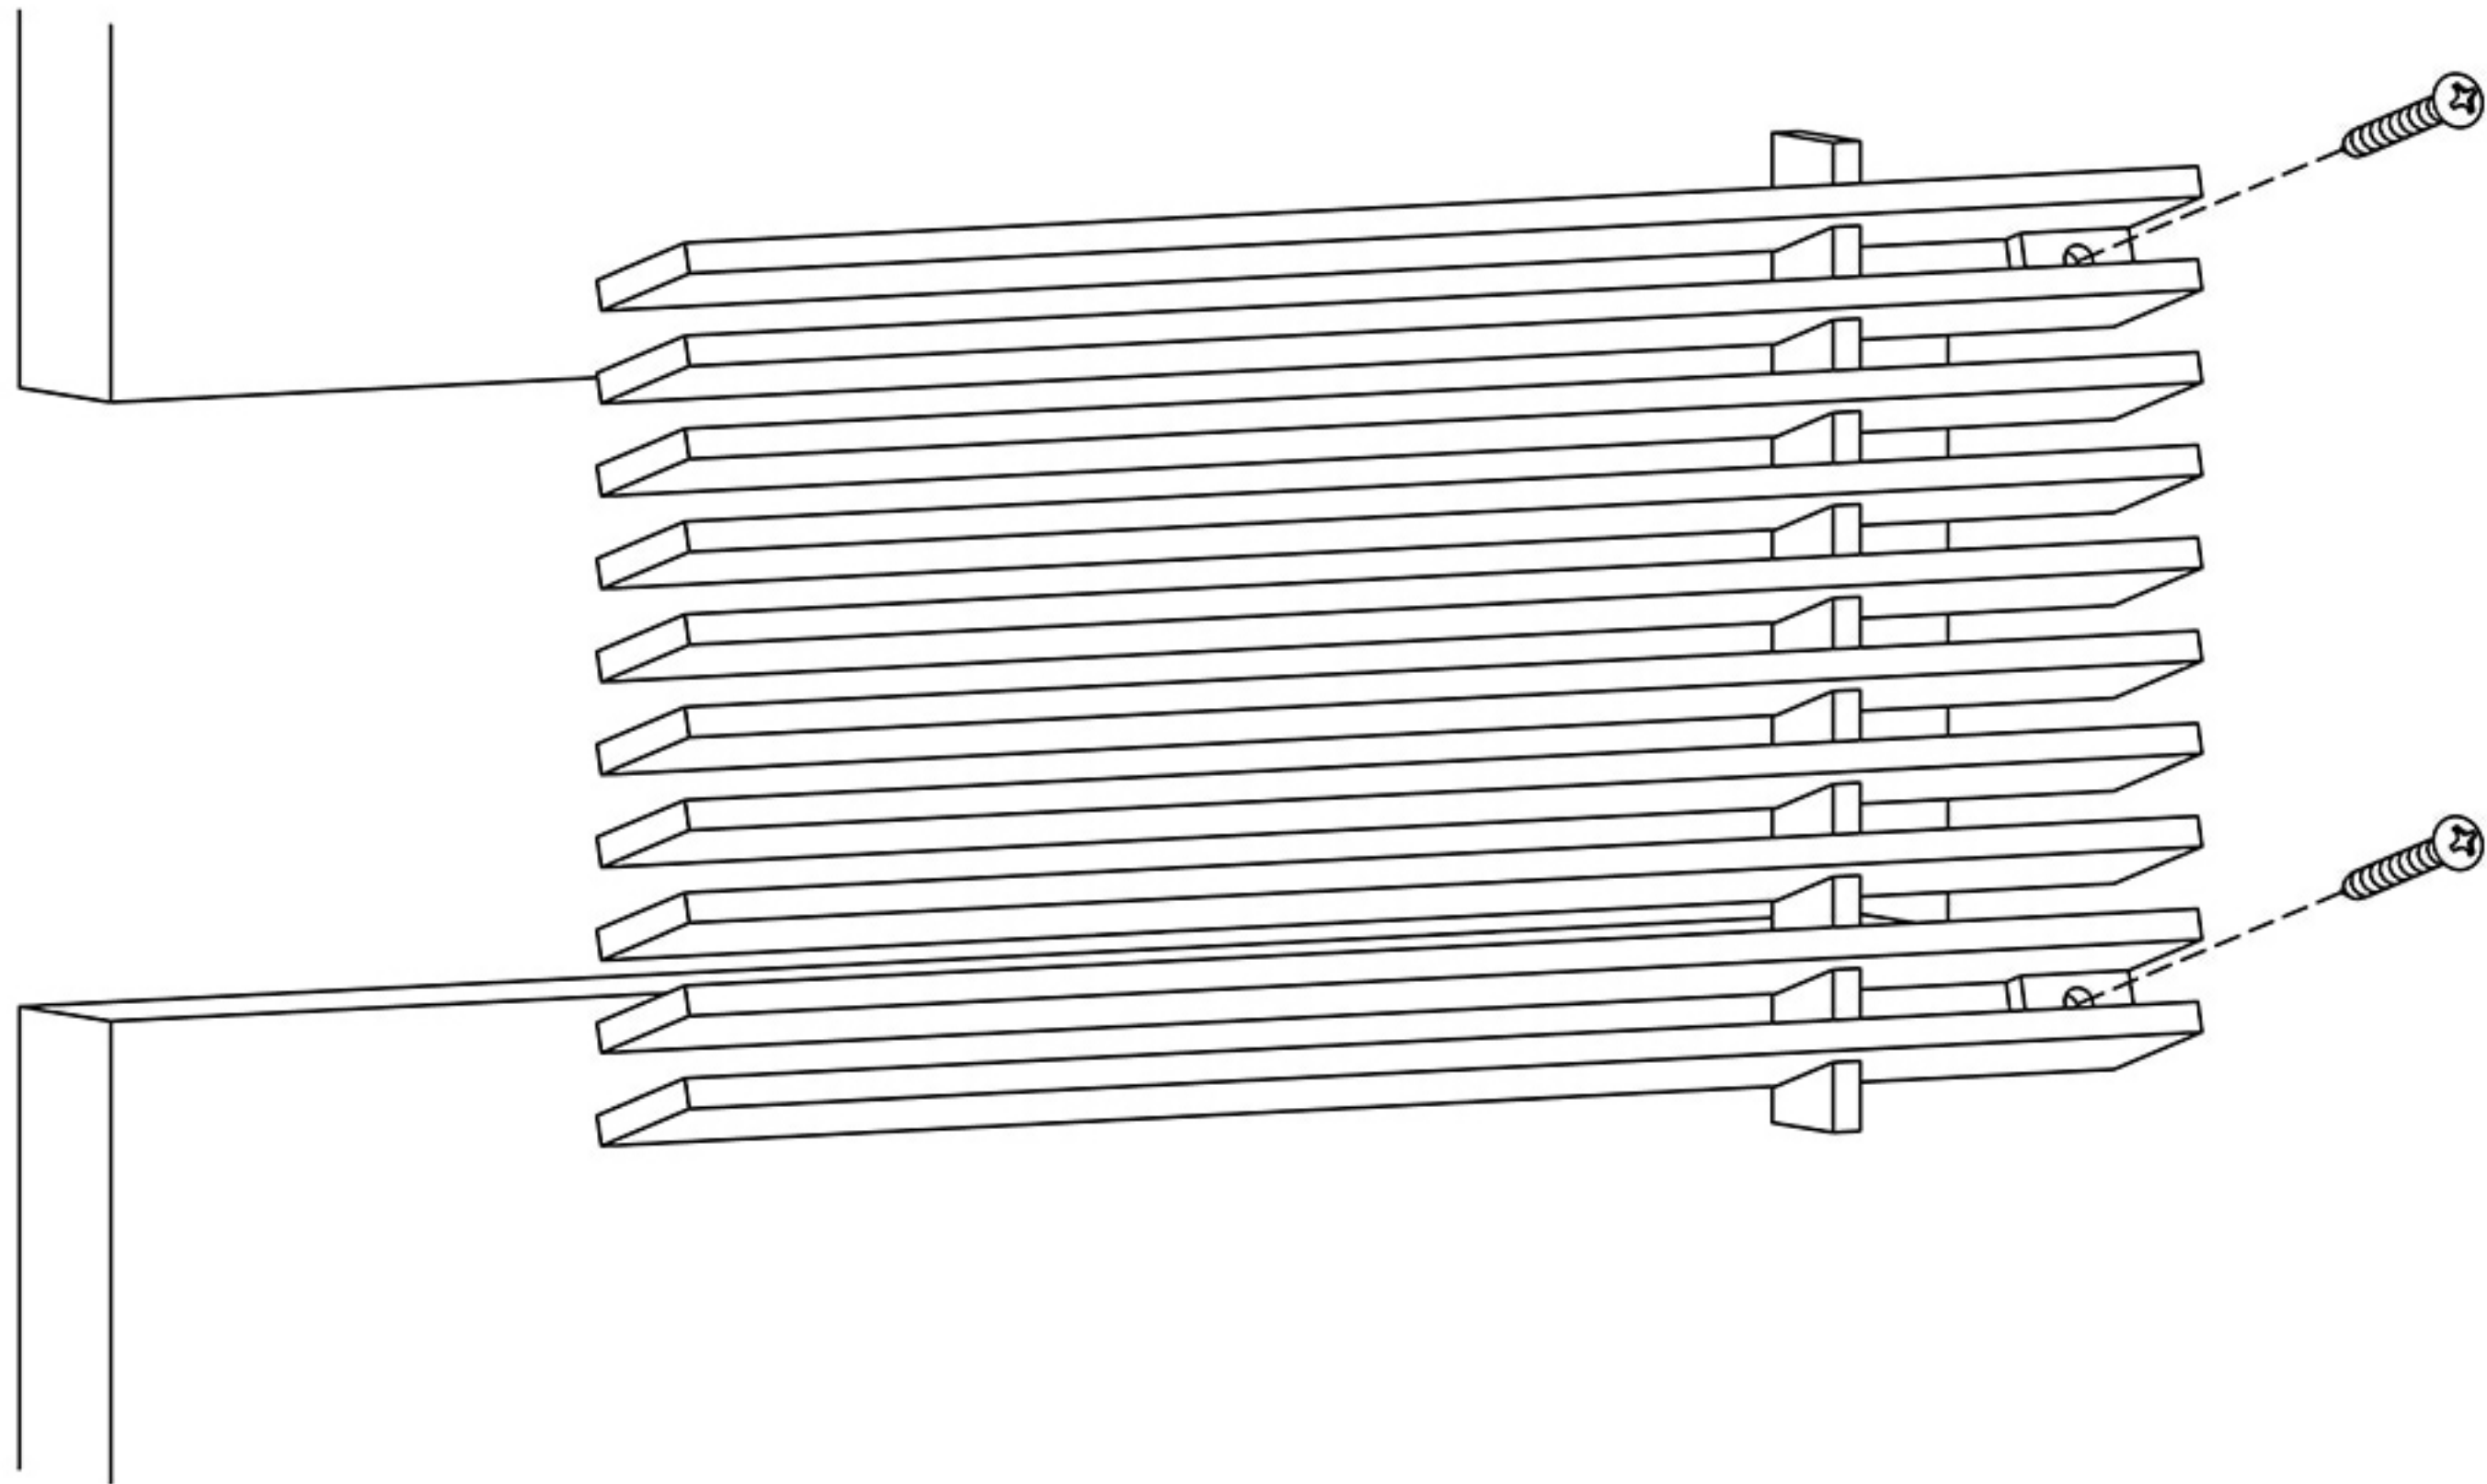

3

CORE ONLY

With mounting tabs-surface mount

AAG400

SHOWN

Core only with mounting tabs, typically used for wall cladding or other decorative purposes. AAG provides mounting fasteners.

Artistry in Architectural Grilles
custom architectural grilles and metal-work

SECTION NAME: CORE ONLY SECTION	
TITLE: INSTALLATION DETAIL	
DRAWN BY: QW	DRAWING # # 03
DATE:	SCALE: NOT TO SCALE

ADVANCED ARCH GRILLES
149 Denton Avenue, New Hyde Park, NY 11040
Voice: 516-488-0628 Fax: 516-488-0728
Email: sales@agrilles.com