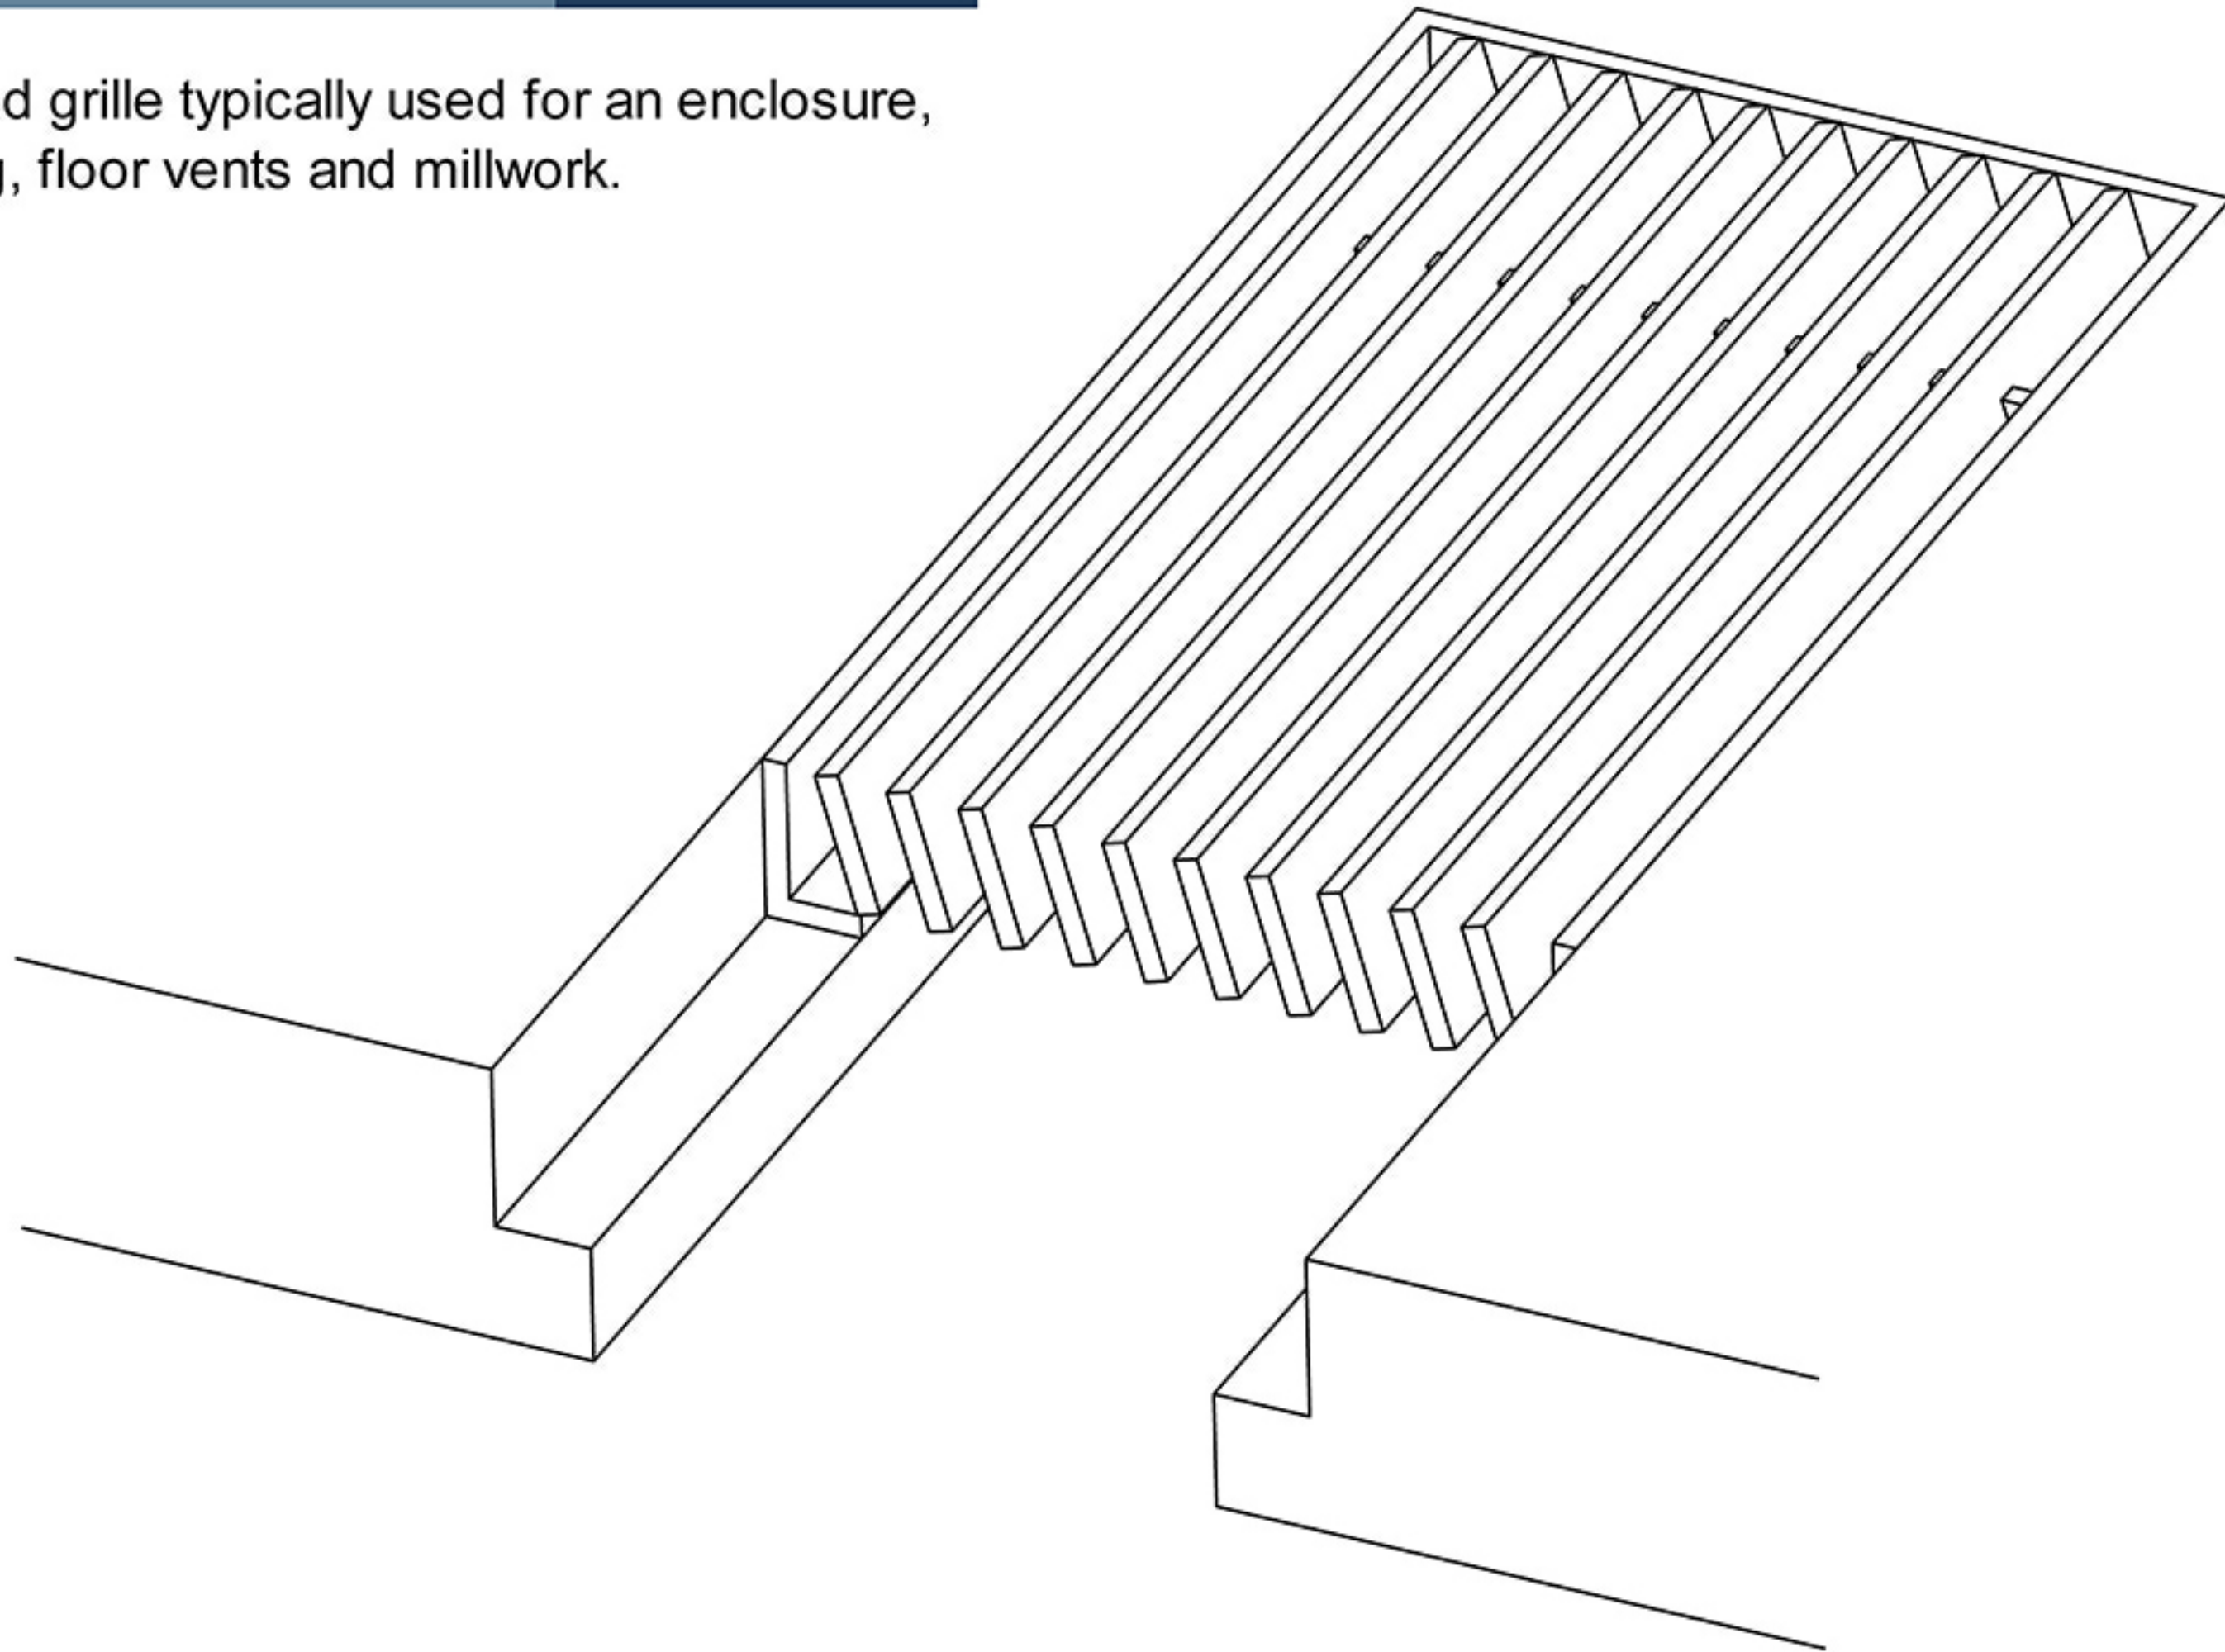

4

A FRAME

AAG400
SHOWN

Drop in A framed grille typically used for an enclosure, fin tube opening, floor vents and millwork.

Artistry in Architectural Grilles
custom architectural grilles and metal-work

SECTION NAME:	A-FRAME SECTION	
TITLE:	INSTALLATION DETAIL	
DRAWN BY:	QW	DRAWING # # 04
DATE:		SCALE: NOT TO SCALE