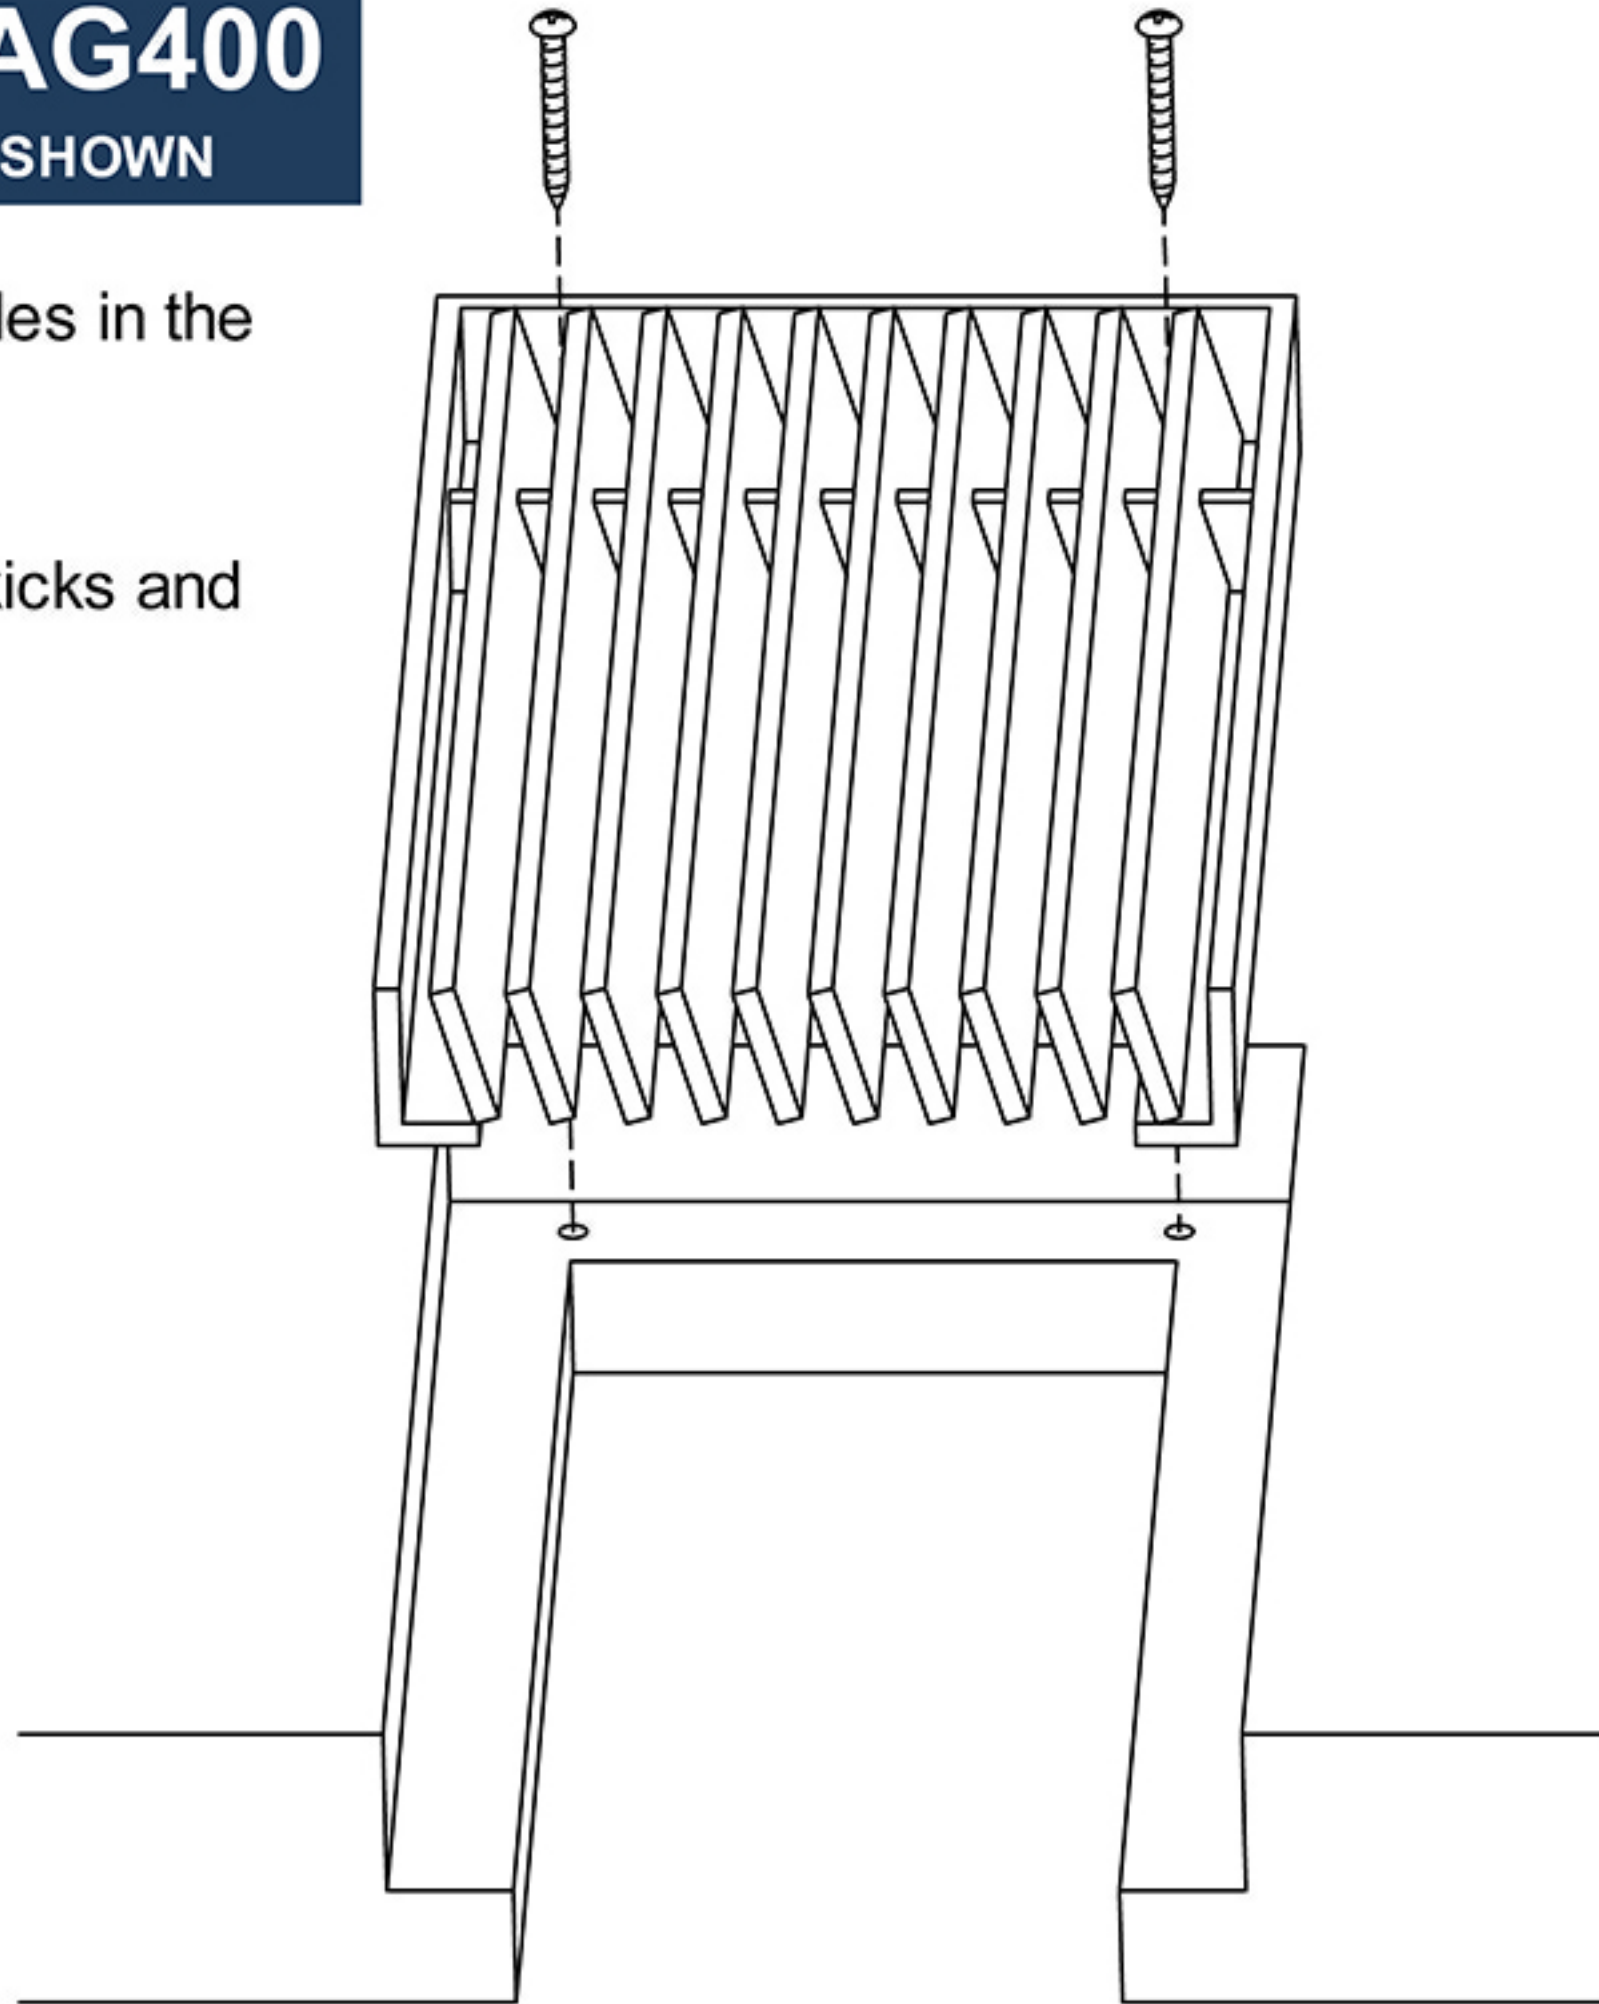

5

**A FRAME**  
*With mounting holes*

**AAG400**  
SHOWN

A frame style with countersunk mounting holes in the bottom of the frame.

Typical uses are for wall, ceiling, floor, toe-kicks and under benches.

AAG provides mounting fasteners.

**Artistry in Architectural Grilles**  
custom architectural grilles and metal-work

SECTION NAME:	A-FRAME SECTION	
TITLE:	INSTALLATION DETAIL	
DRAWN BY:	QW	DRAWING #
DATE:		# 05
		SCALE:
		NOT TO SCALE