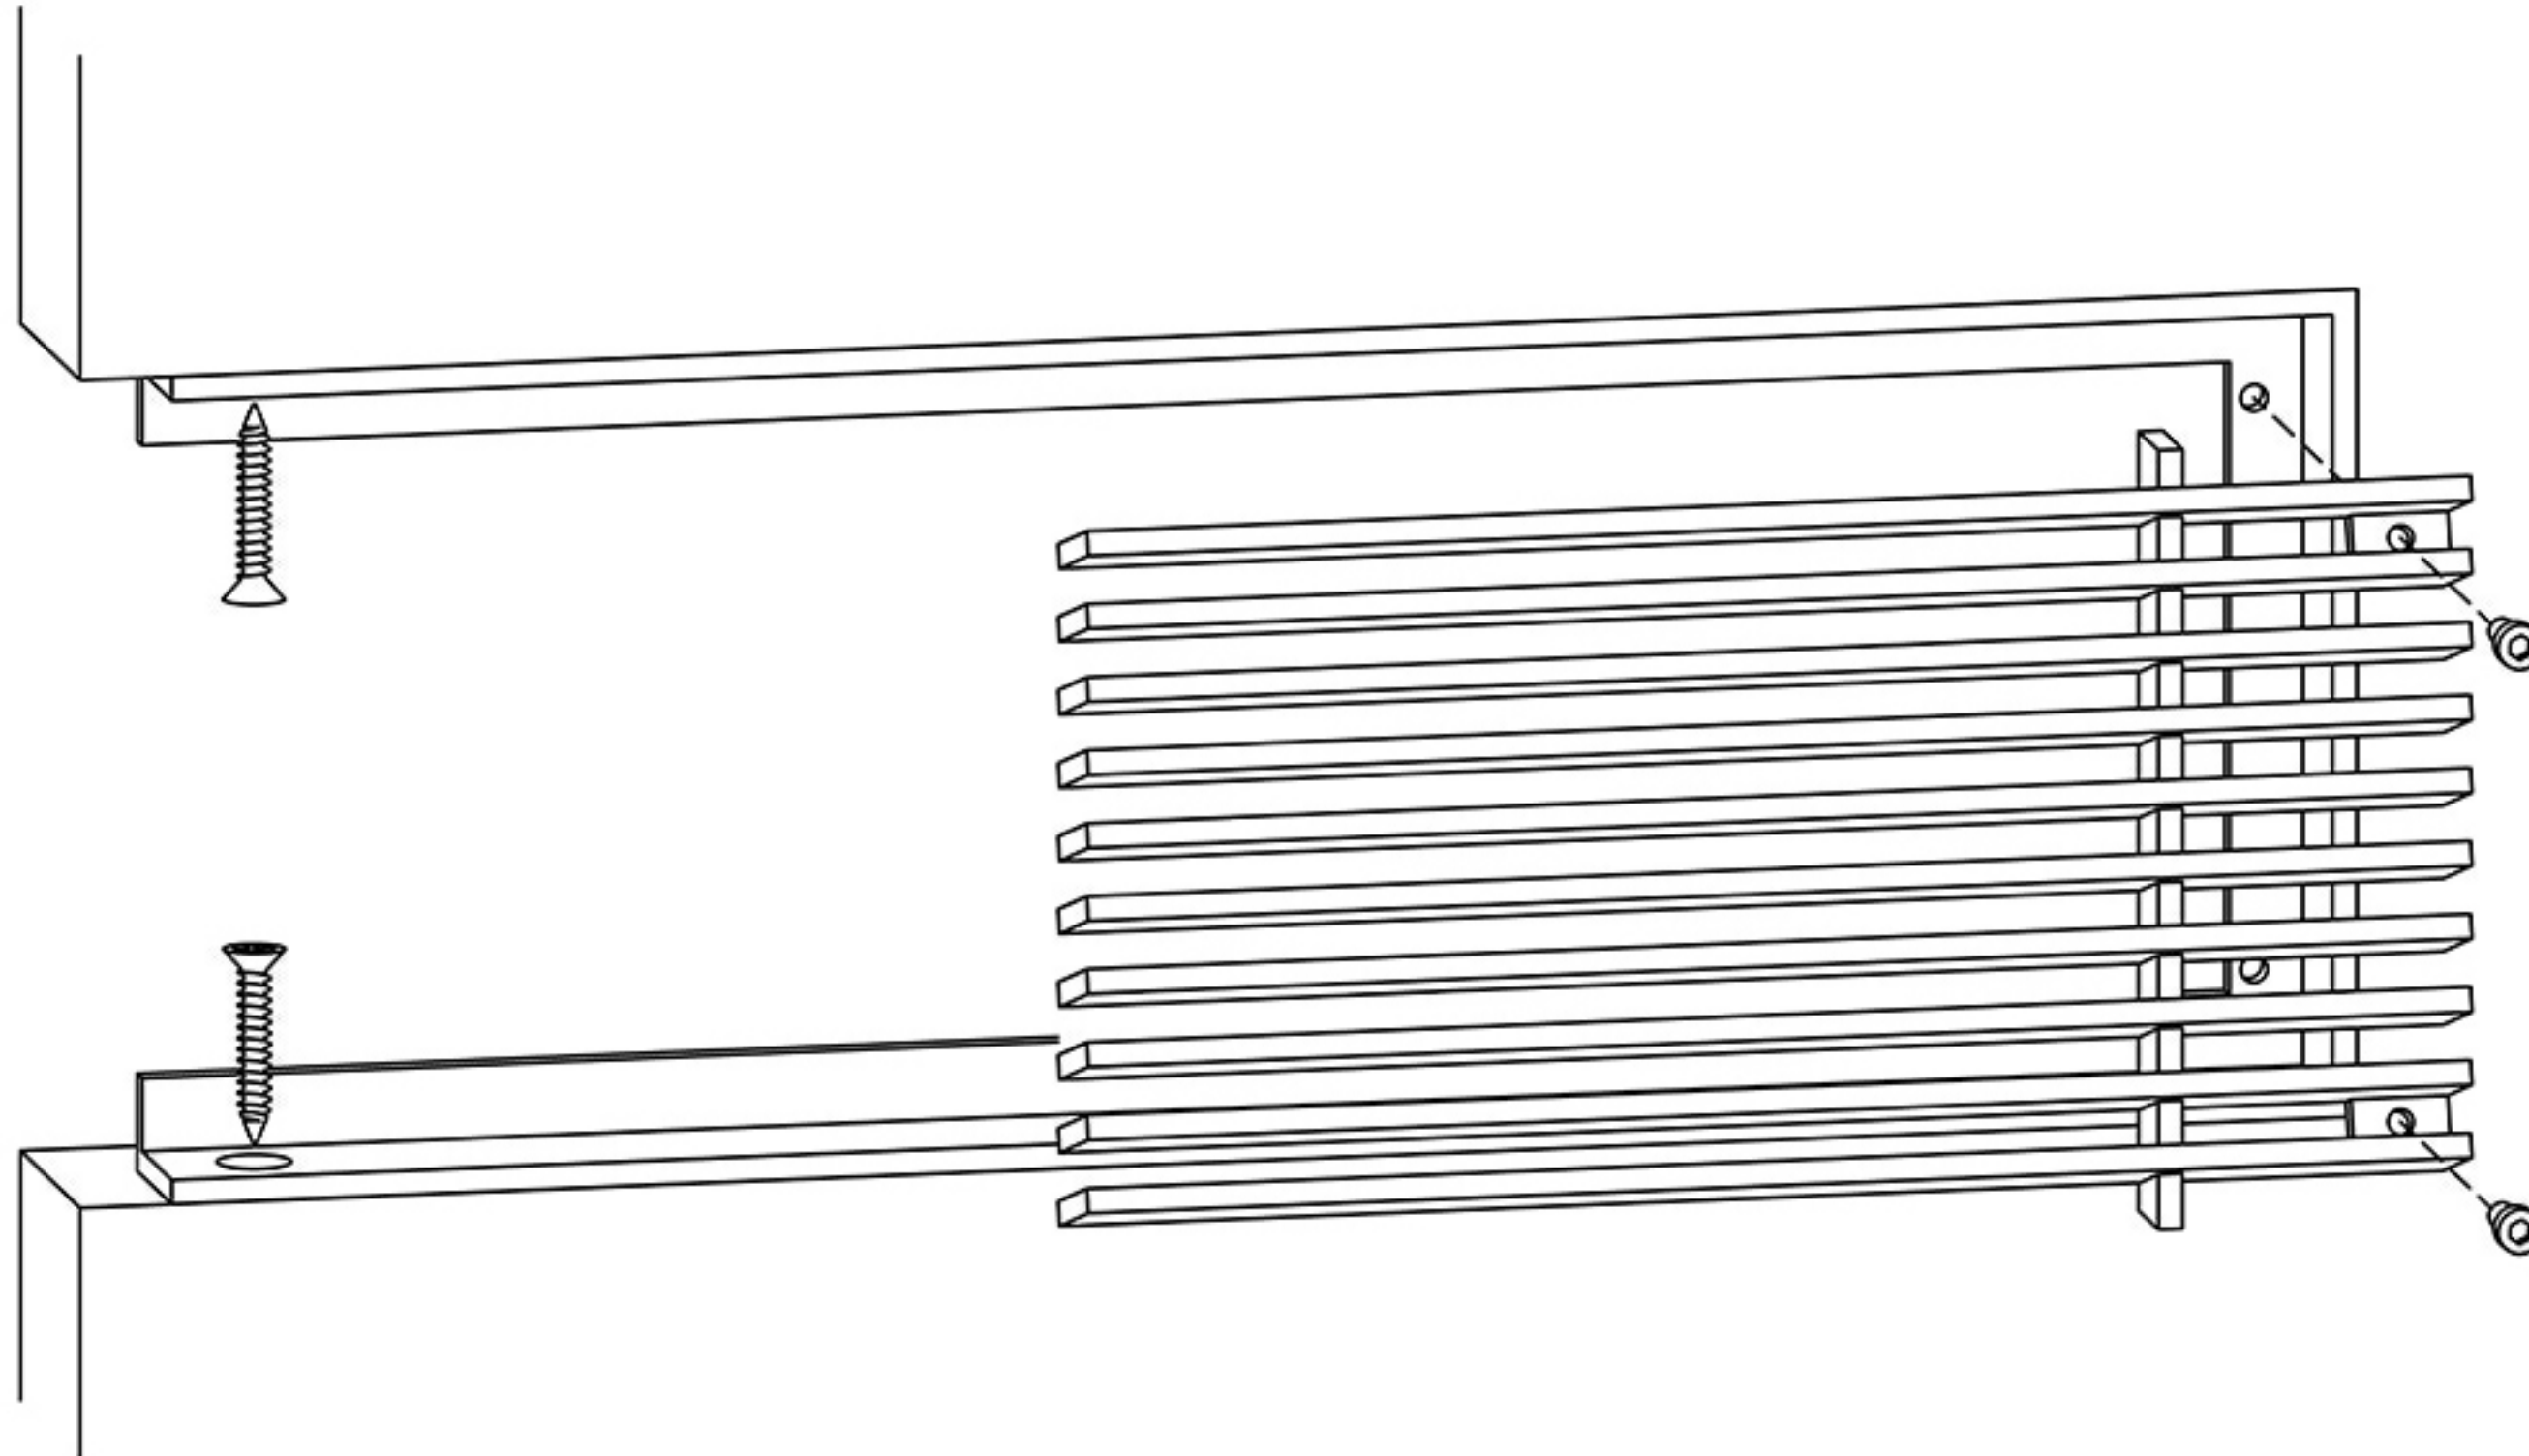

6

A FRAME
With mounting tabs

AAG400
SHOWN

A frame style with countersunk mounting holes on the inside of frame for fastening to the opening. Always with removable core. Used for wall and ceiling applications. AAG provides mounting fasteners.