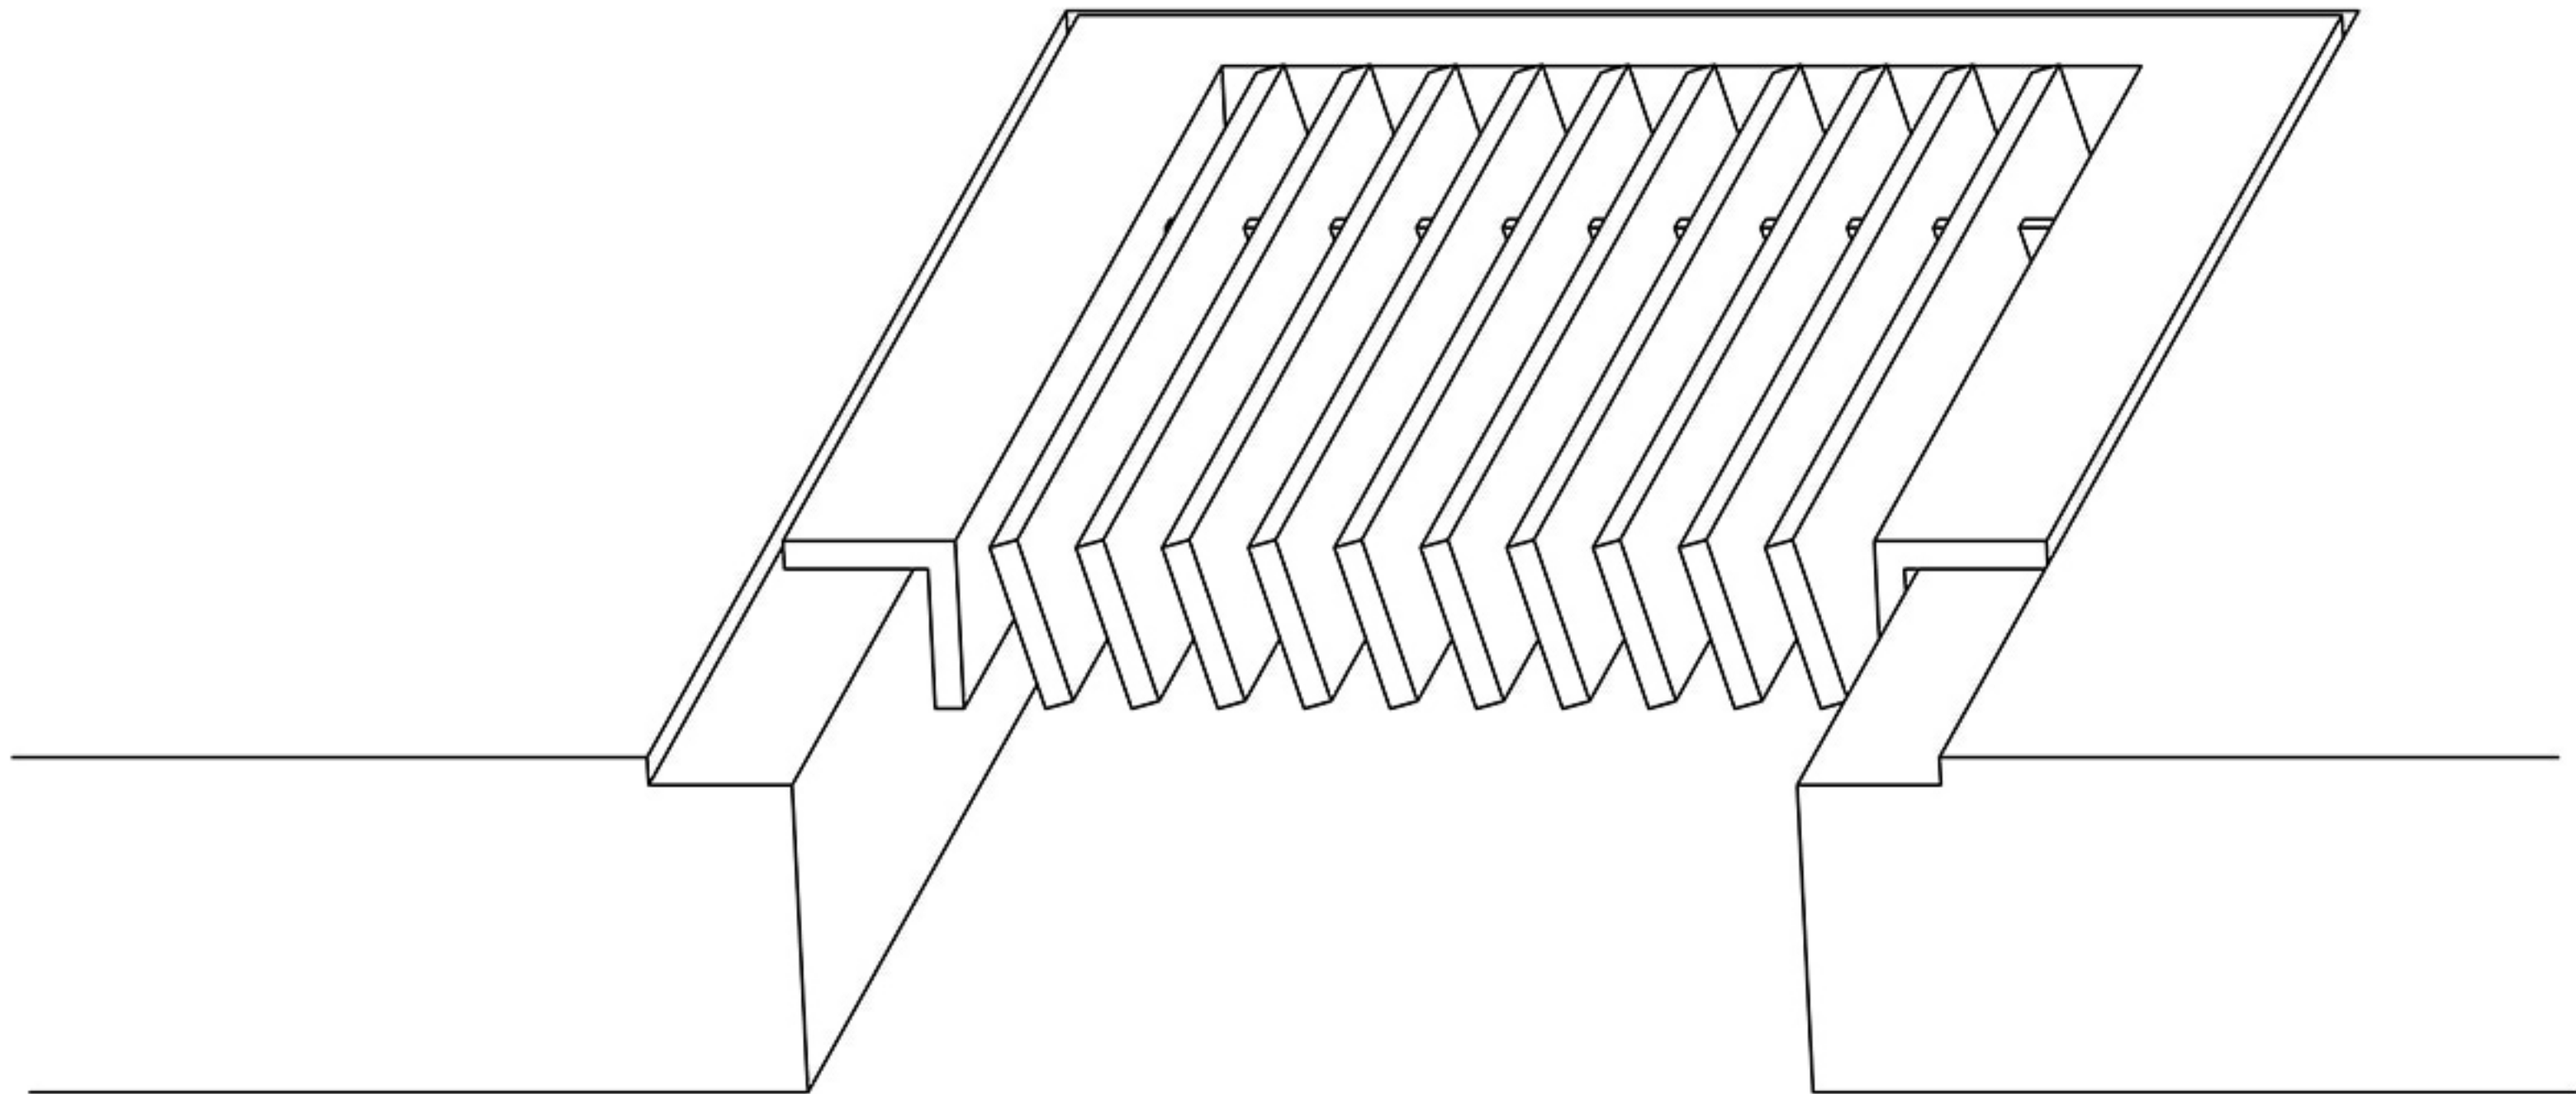

8

B FRAME

Drop in routed opening

AAG400

SHOWN

Drop in B frame placed into an opening that has routed edges so that the flange is flush to the surrounding surface.

Artistry in Architectural Grilles
custom architectural grilles and metal-work