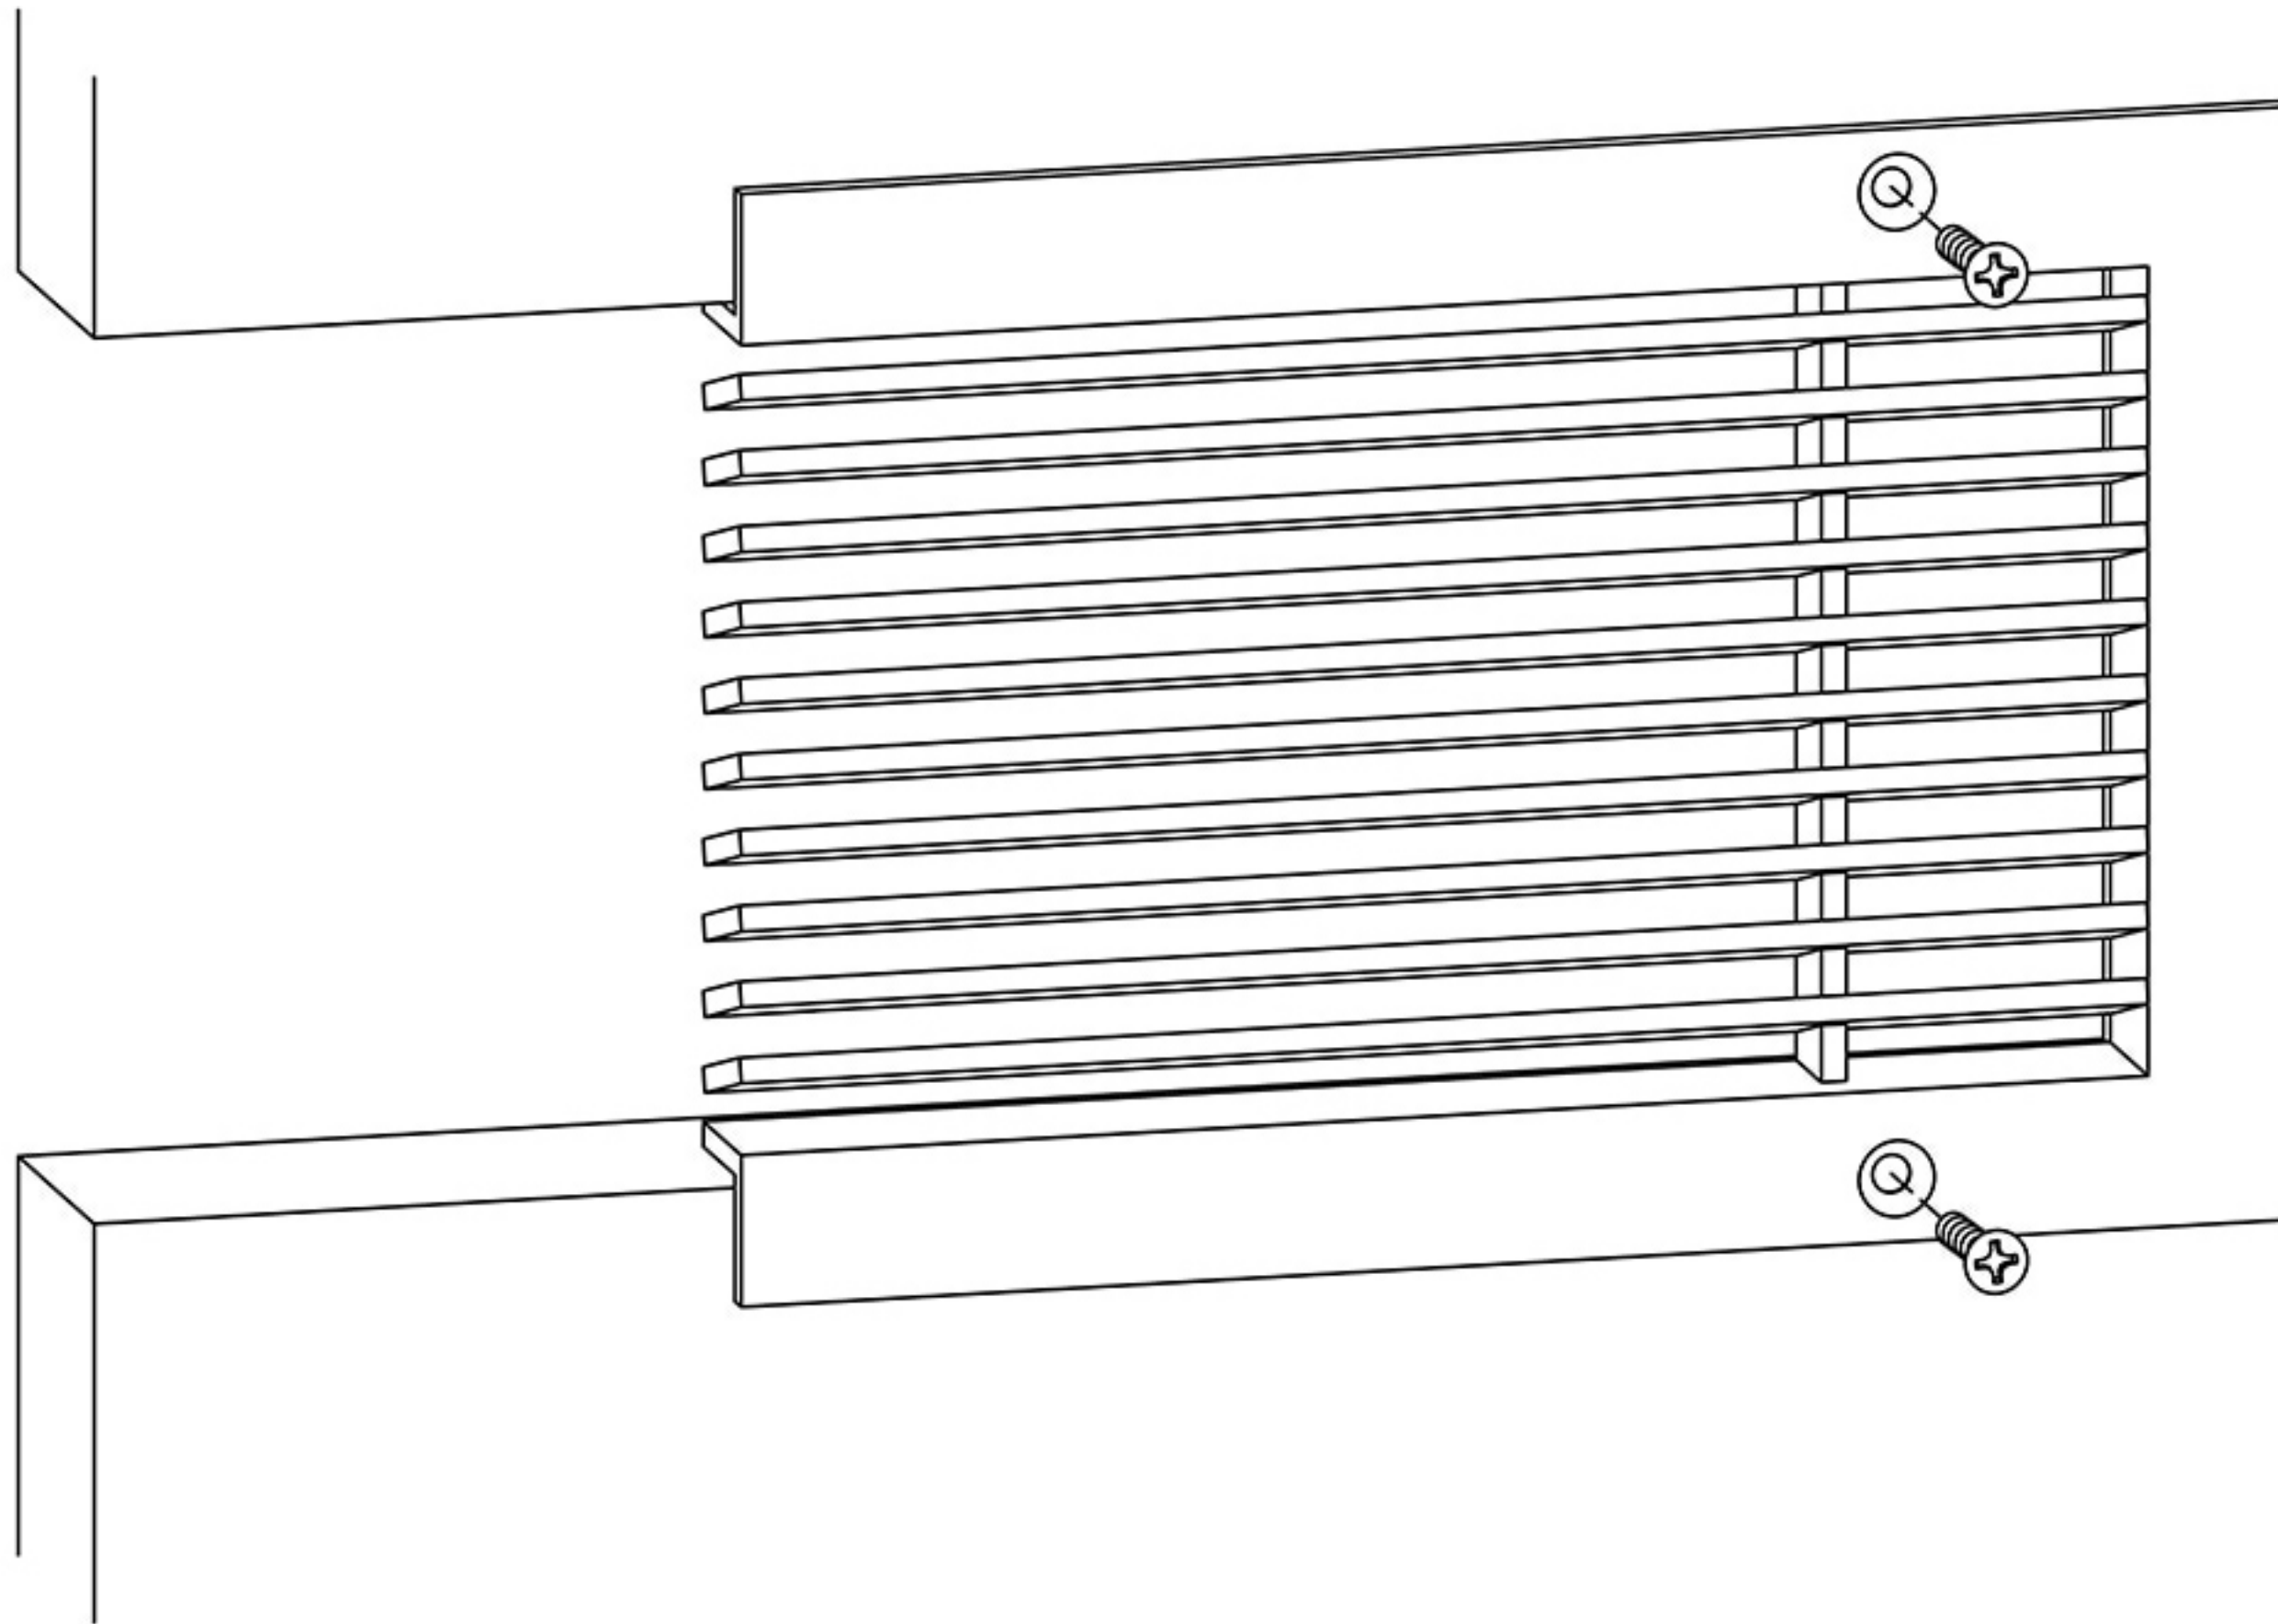

9

**B FRAME**

*Surface mounted with holes*

**AAG400**

**SHOWN**

Surface mounted B frame with countersunk mounting holes in the flange usually for wall or ceiling.

**Artistry in Architectural Grilles**  
custom architectural grilles and metal-work

SECTION NAME:	B-FRAME SECTION	
TITLE:	INSTALLATION DETAIL	
DRAWN BY:	QW	DRAWING #
DATE:		# 09
		SCALE:
		NOT TO SCALE

**ADVANCED ARCH GRILLES**  
149 Denton Avenue, New Hyde Park, NY 11040  
Voice: 516-488-0628 Fax: 516-488-0728  
Email: sales@agrilles.com