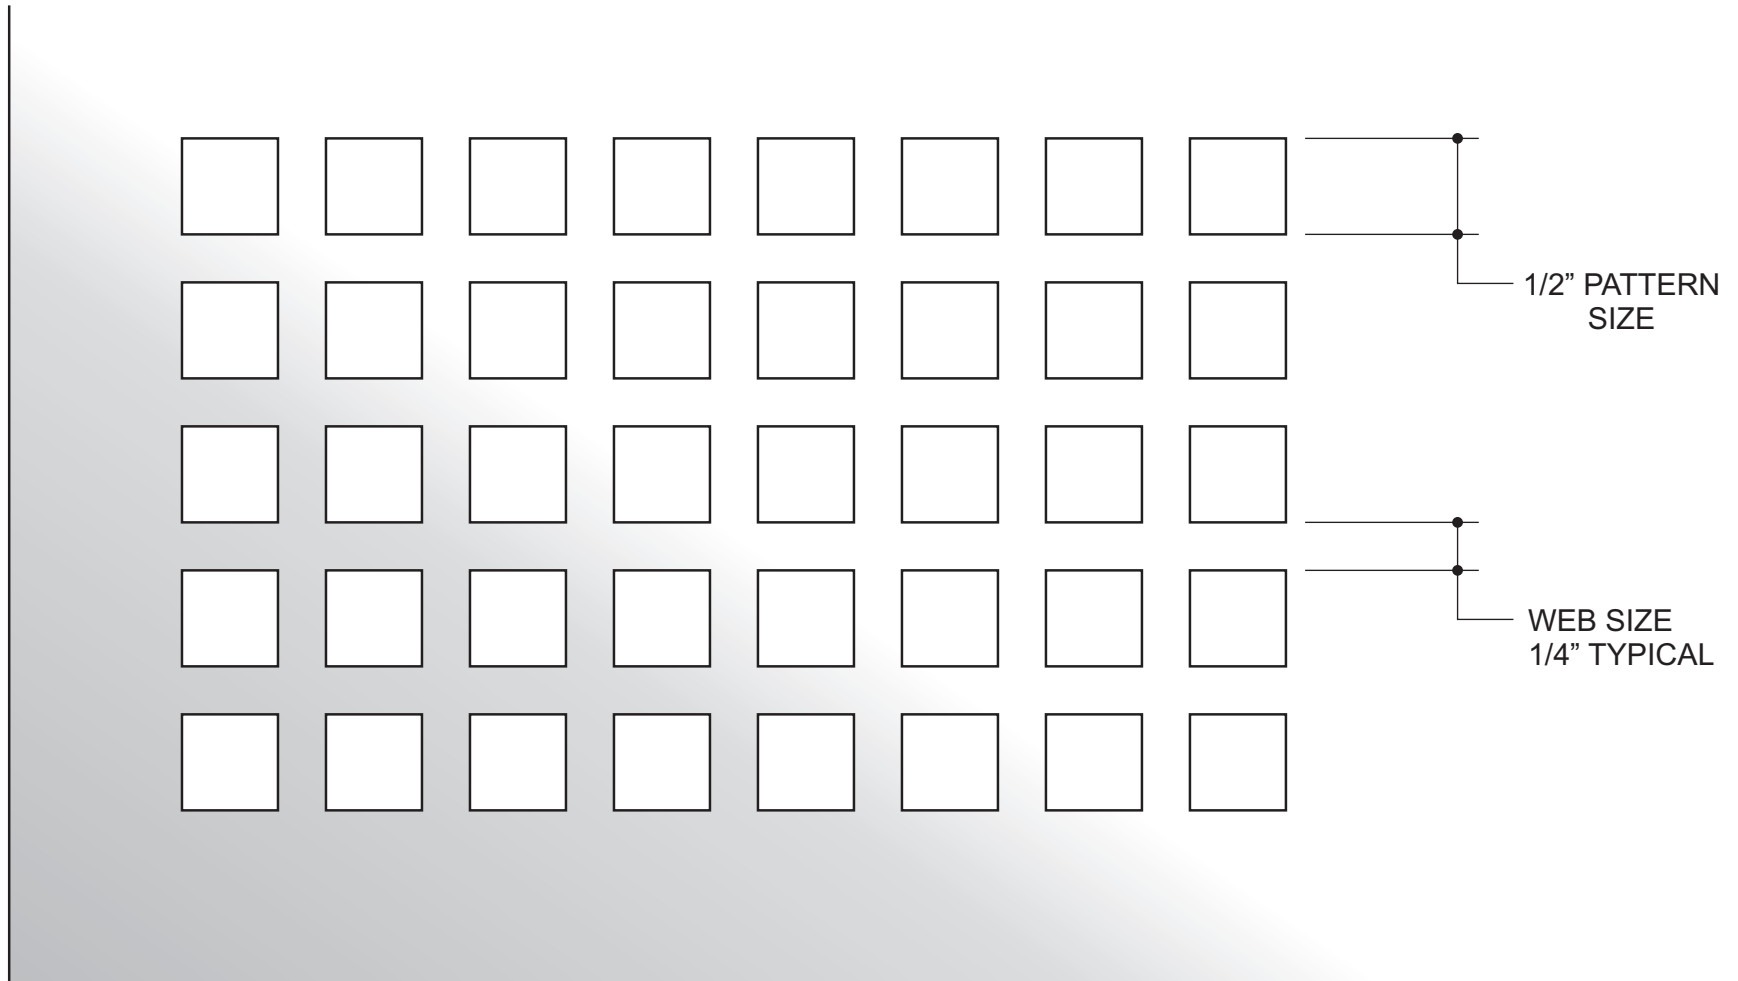

JOB #:

QUOTE #:

OPEN AREA = 45%

FORM #

AAG700-500

AAG700 LATTICE

1/2 INCH PATTERN SIZE - FULL SCALE

Custom
**Architectural Grilles
& Metalwork**