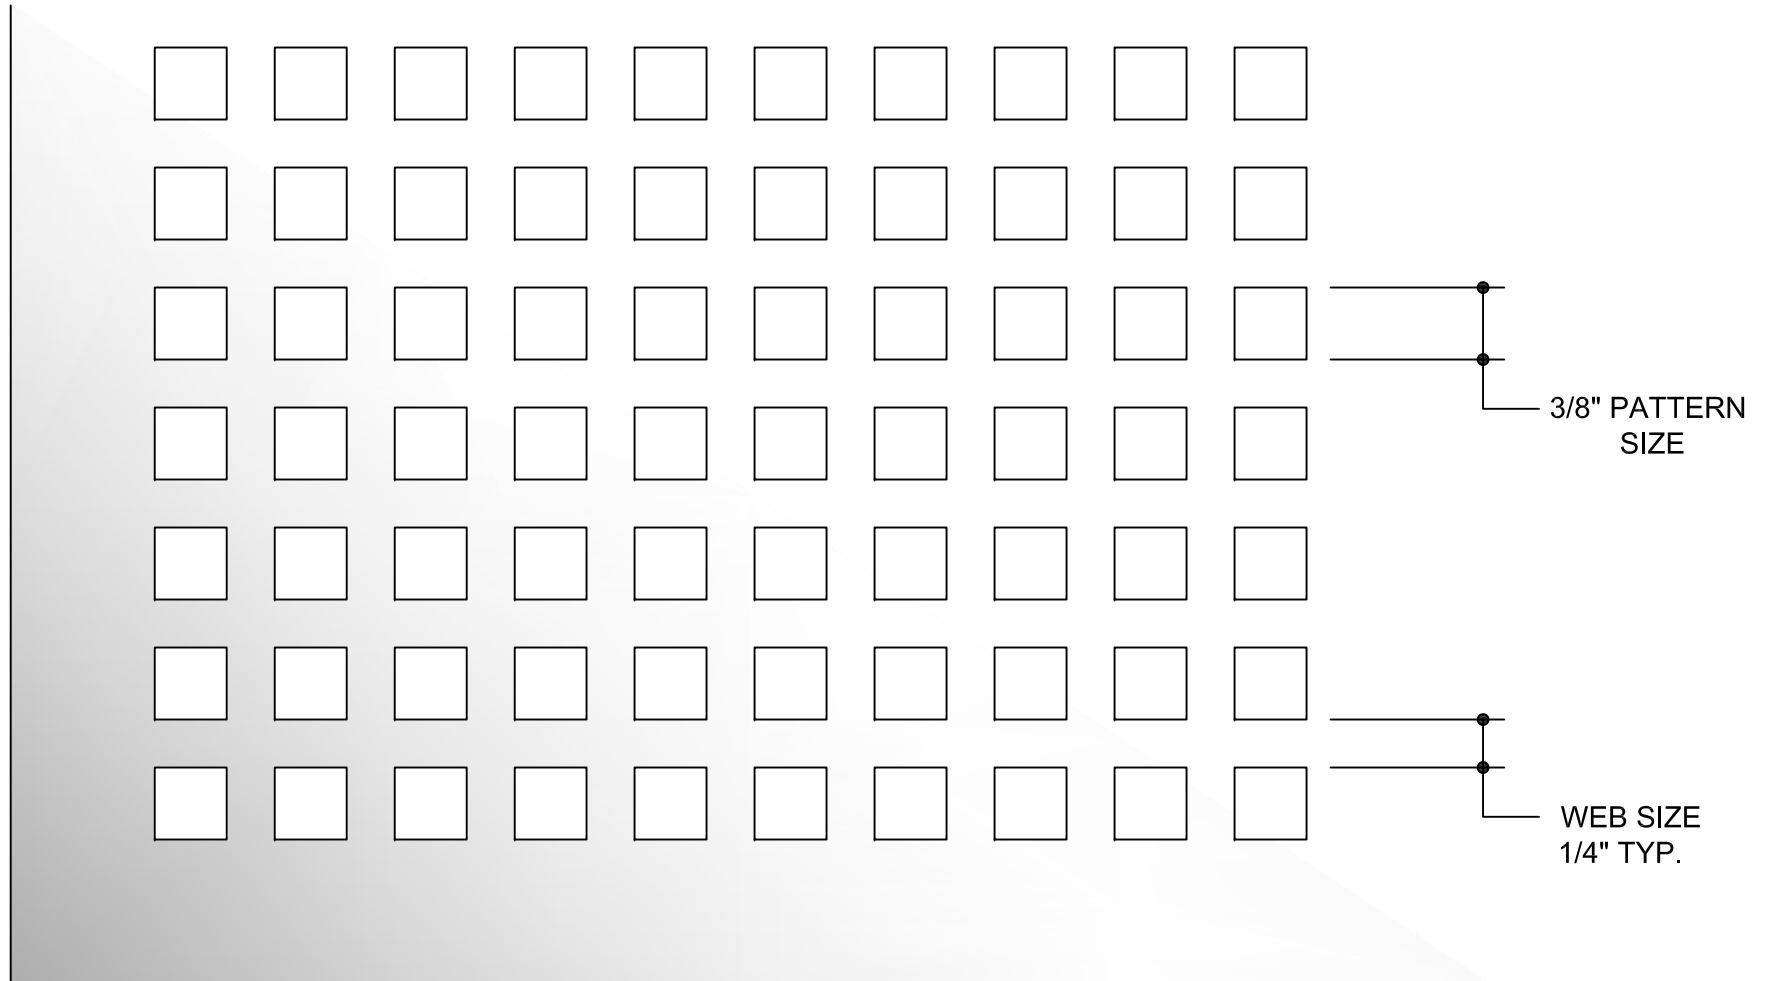

OPEN AREA = 38%

FORM #

AAG700-375

AAG700 LATTICE

3/8 INCH PATTERN SIZE - FULL SCALE

Custom
Architectural Grilles
& Metalwork

ADVANCED ARCH GRILLES

149 Denton Avenue, New Hyde Park, NY 11040
Voice: 516-488-0628 Fax: 516-488-0728
Email: sales@aagrilles.com

JOB #:

QUOTE #: