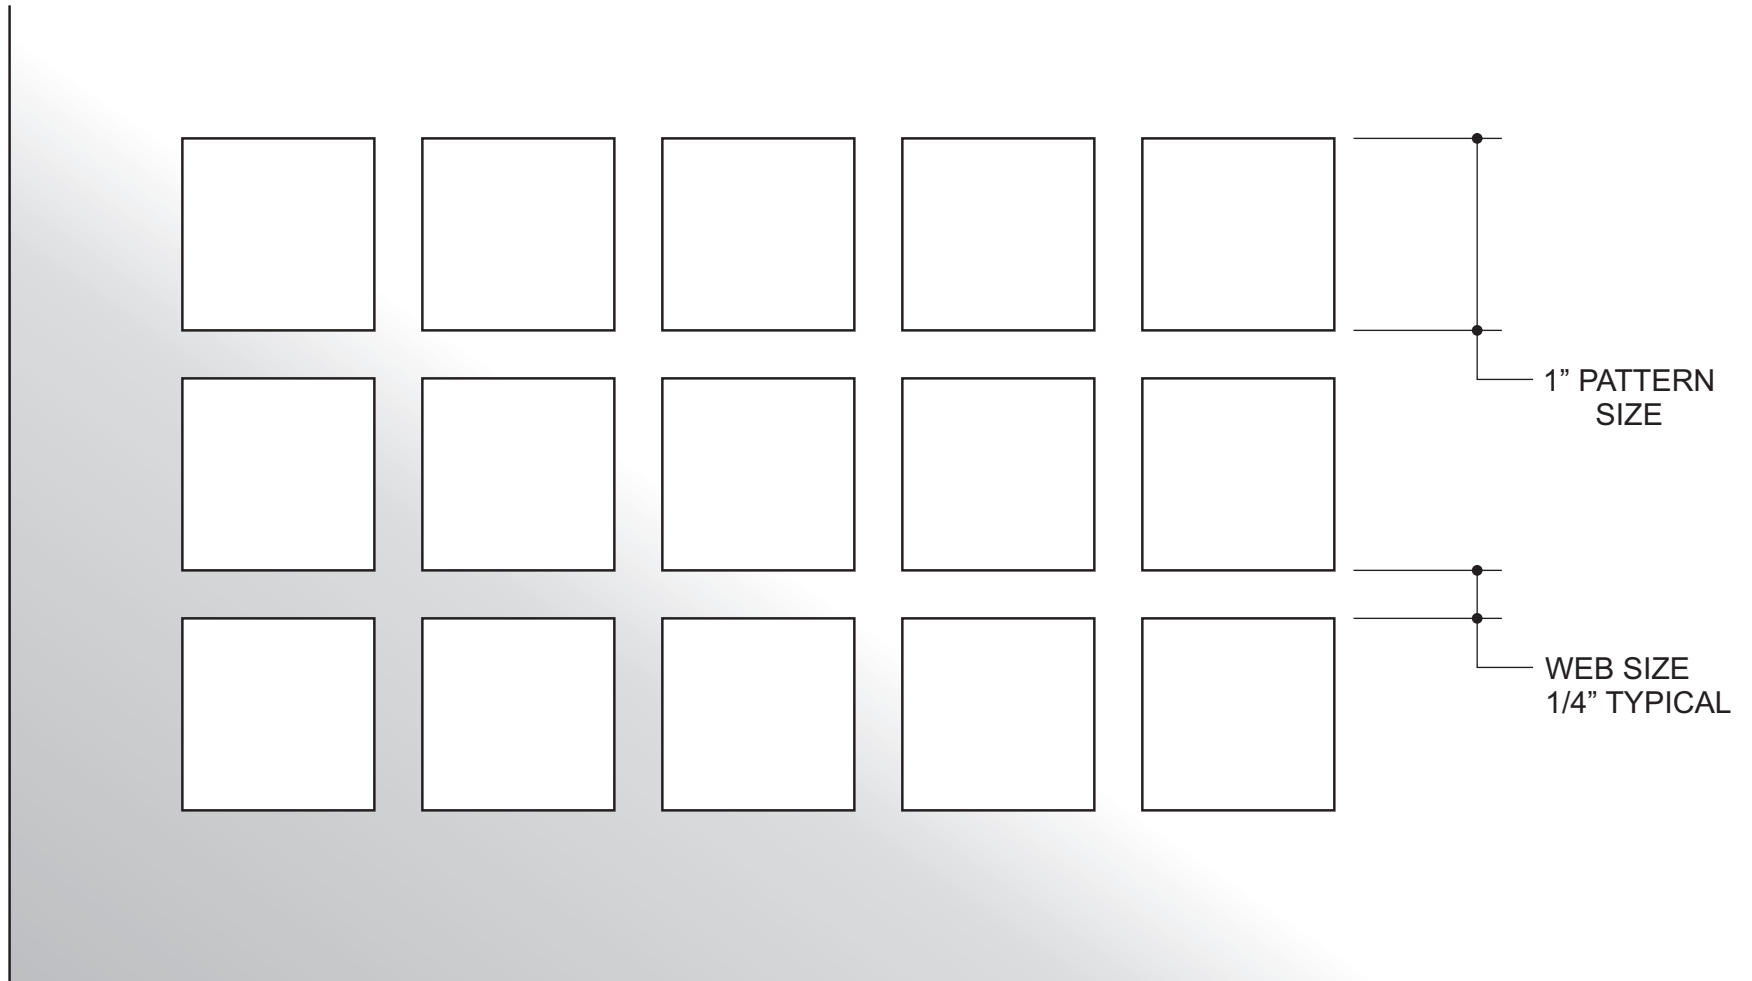

OPEN AREA = 64%

FORM # **AAG700-1000**

AAG700 LATTICE
1 INCH PATTERN SIZE - FULL SCALE

Custom
**Architectural Grilles
& Metalwork**

ADVANCED ARCH GRILLES

149 Denton Avenue, New Hyde Park, NY 11040
Voice: 516-488-0628 Fax: 516-488-0728
Email: sales@aagrilles.com

JOB #:

QUOTE #: