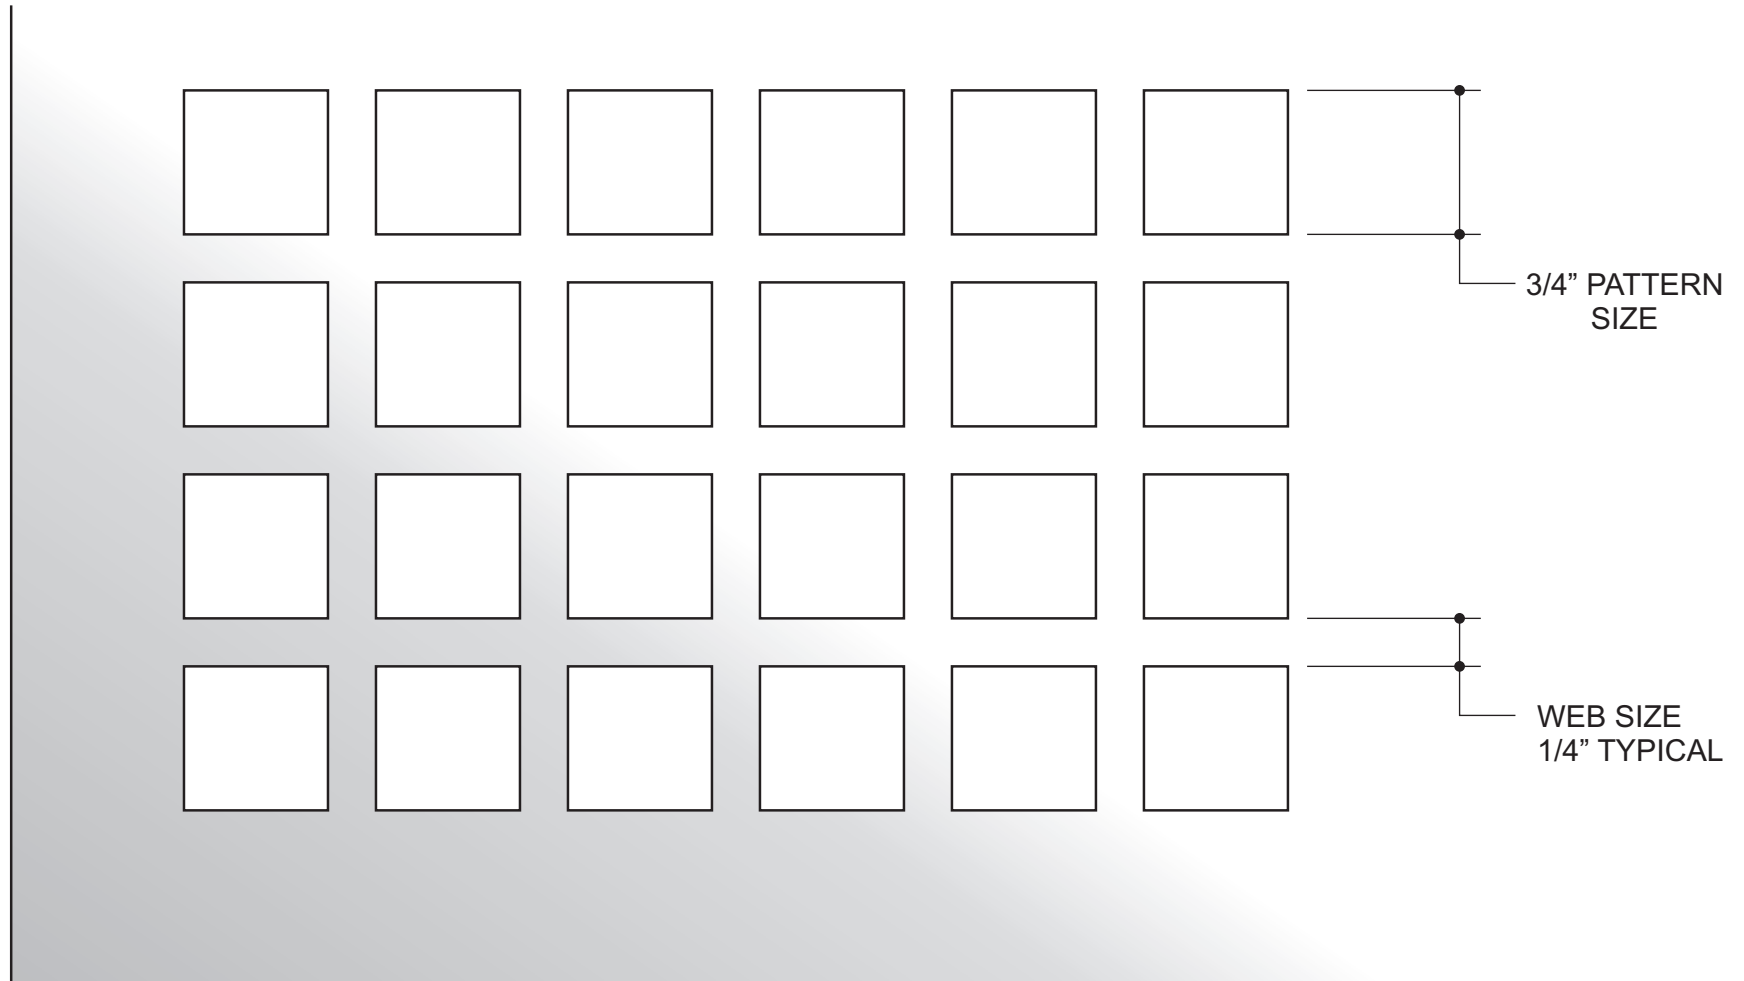

OPEN AREA = 56%

FORM # **AAG700-750**

AAG700 LATTICE
3/4 INCH PATTERN SIZE - FULL SCALE

Custom
**Architectural Grilles
& Metalwork**

ADVANCED ARCH GRILLES

149 Denton Avenue, New Hyde Park, NY 11040
Voice: 516-488-0628 Fax: 516-488-0728
Email: sales@aagrilles.com

JOB #:

QUOTE #: