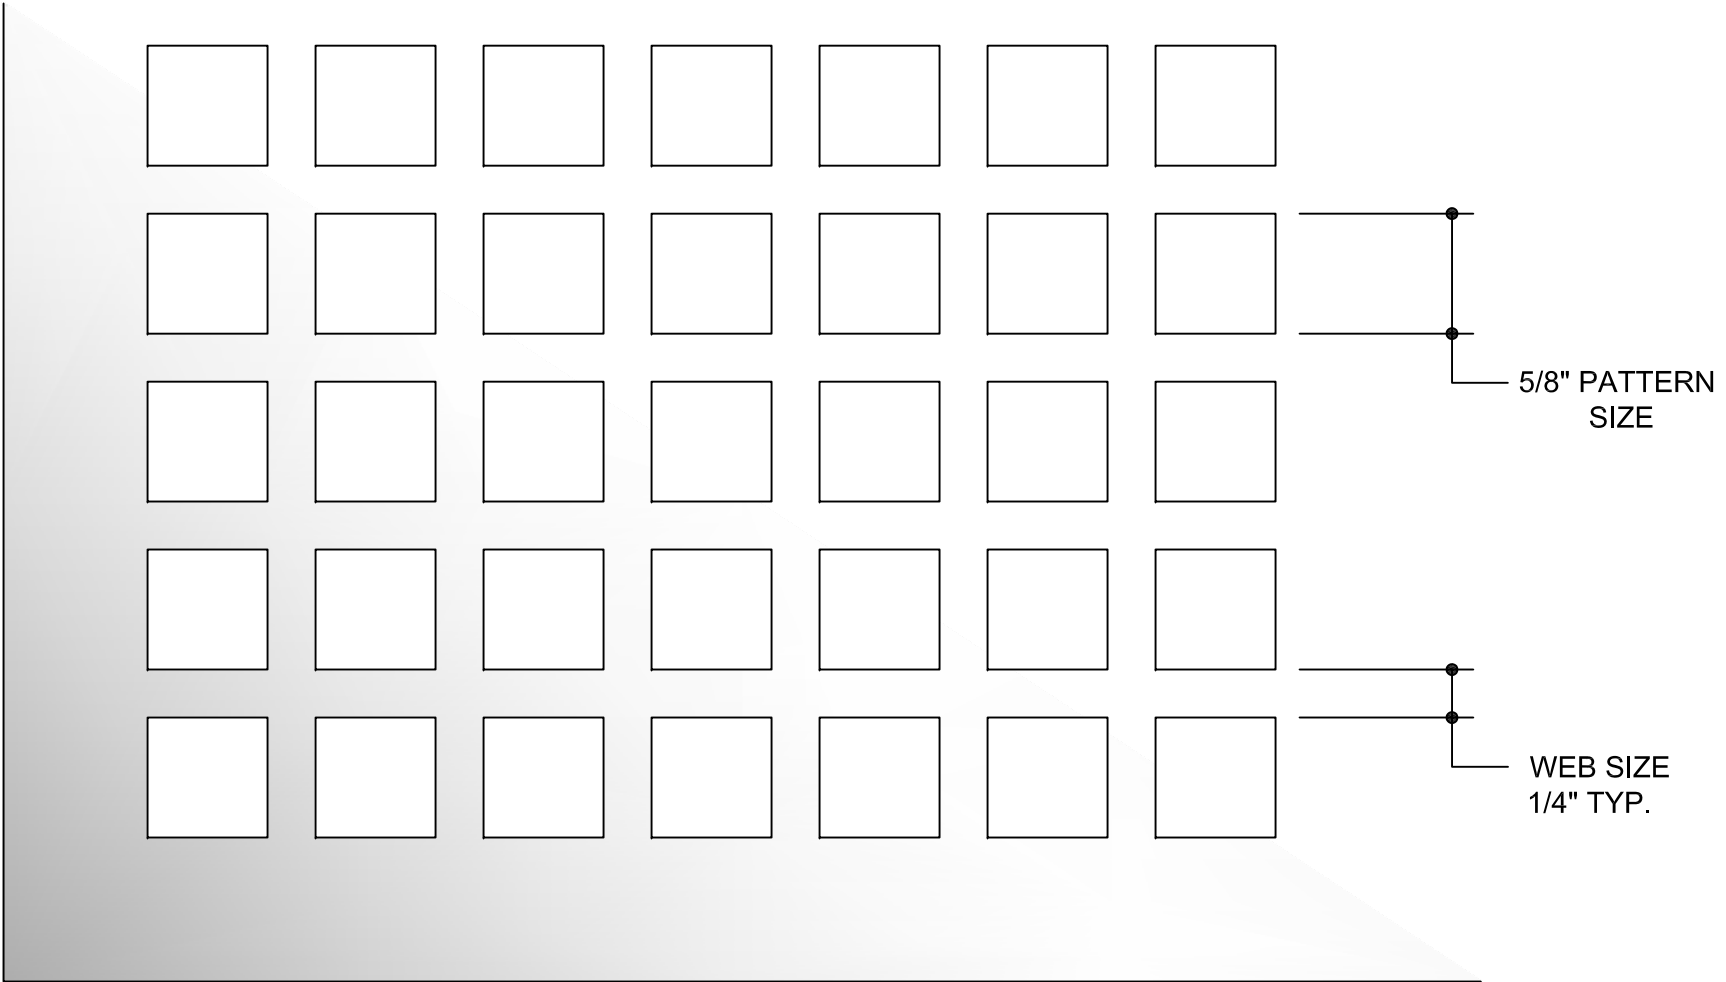

OPEN AREA = 54%

FORM # **AAG700-625**

AAG700 LATTICE
5/8 INCH PATTERN SIZE - FULL SCALE

Custom
**Architectural Grilles
& Metalwork**

ADVANCED ARCH GRILLES

149 Denton Avenue, New Hyde Park, NY 11040
Voice: 516-488-0628 Fax: 516-488-0728
Email: sales@aagrilles.com

JOB #:

QUOTE #: