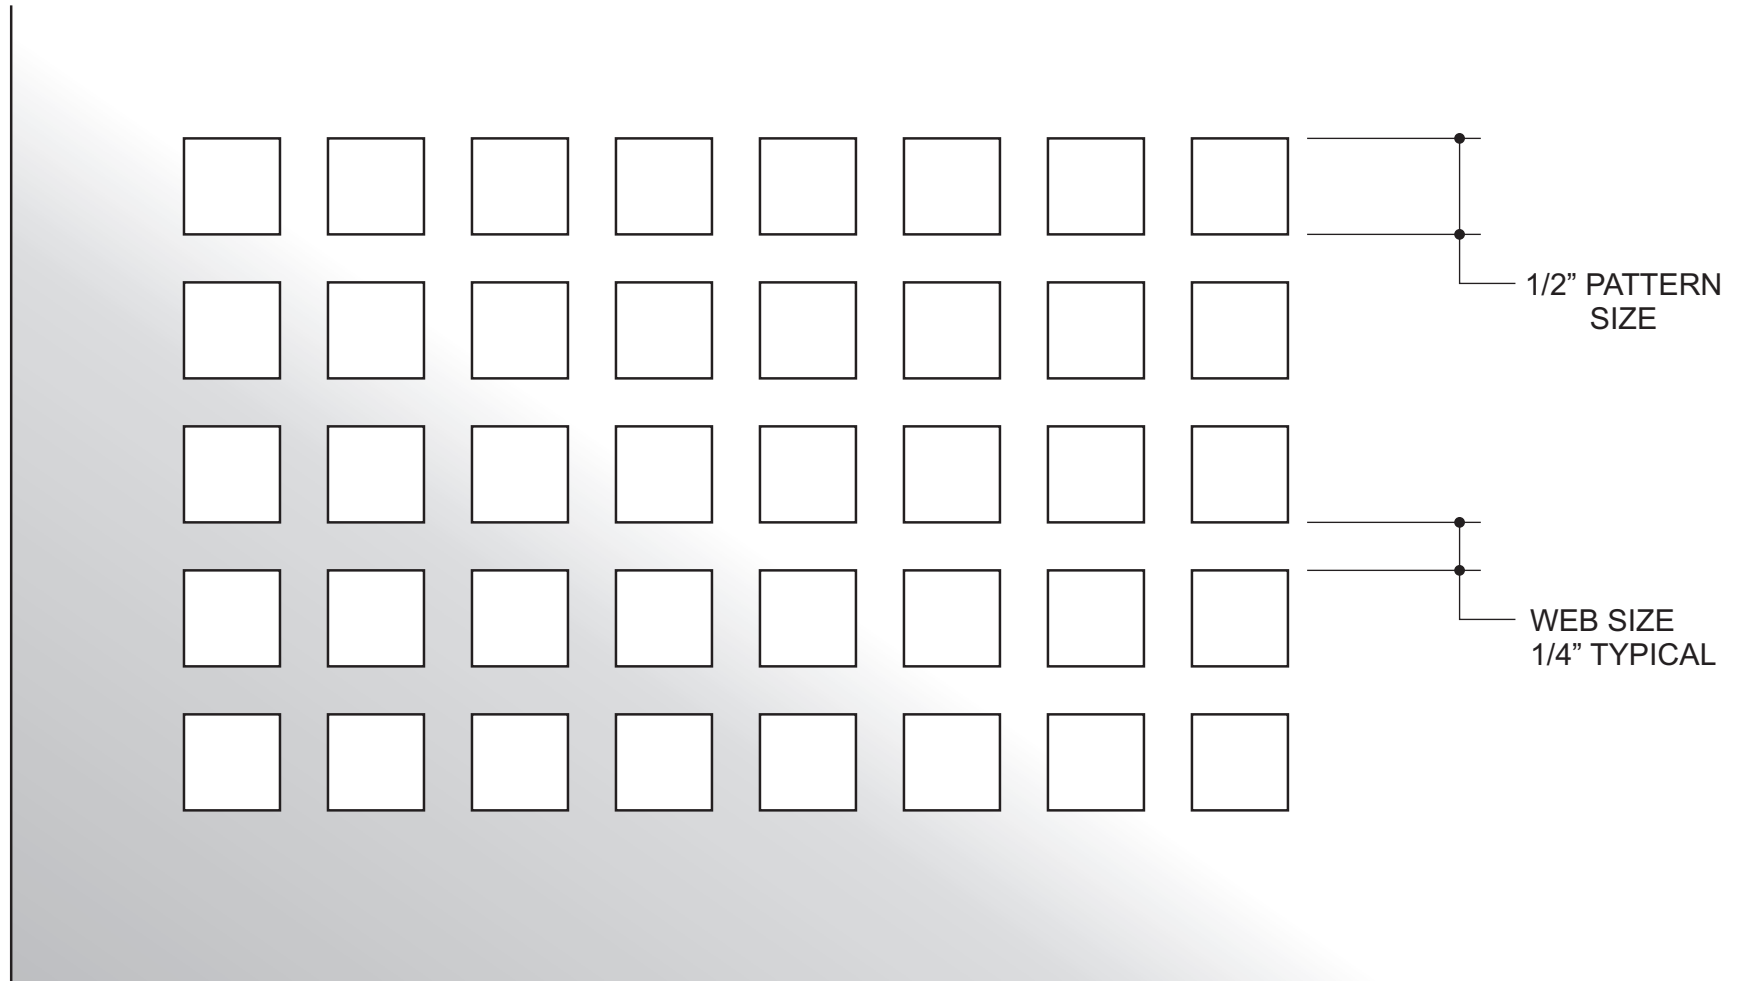

JOB #:

QUOTE #:

OPEN AREA = 45%

FORM # **AAG700-500**

AAG700 LATTICE

1/2 INCH PATTERN SIZE - FULL SCALE

Custom
**Architectural Grilles
& Metalwork**

ADVANCED ARCH GRILLES