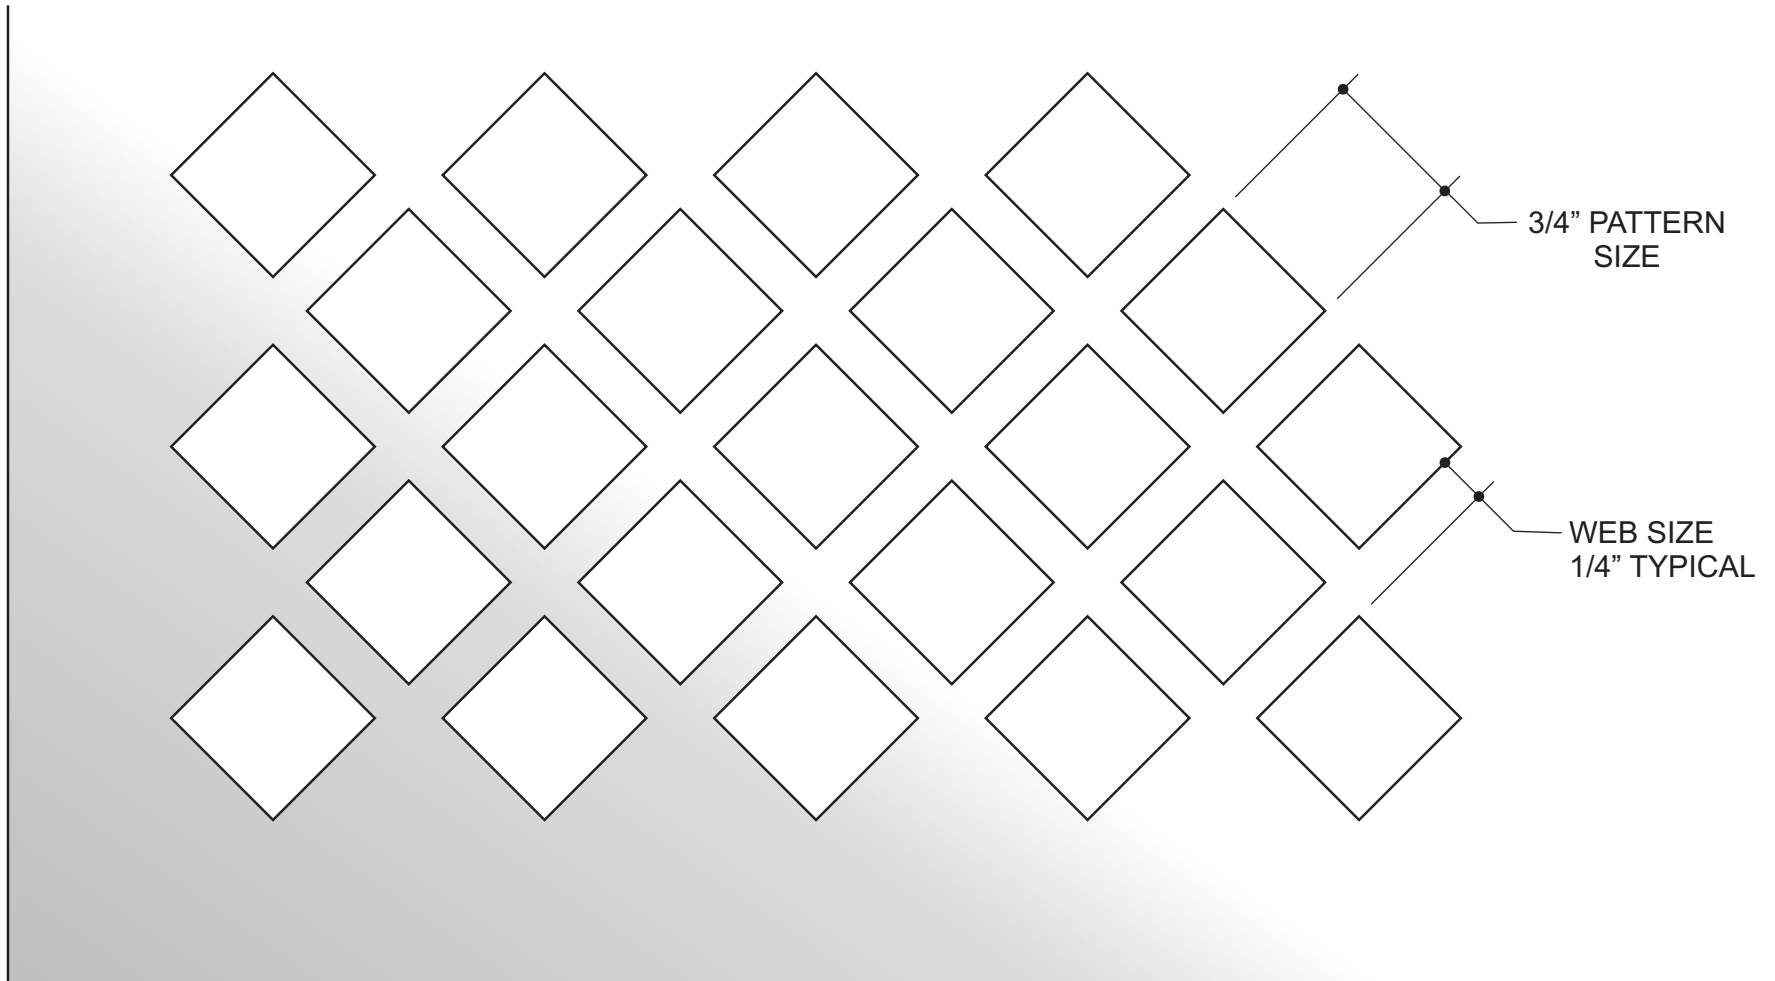

JOB #:

QUOTE #:

OPEN AREA = 56%

FORM # **AAG701-750**

AAG701 DIAMOND

3/4 INCH PATTERN SIZE - FULL SCALE

Custom
Architectural Grilles
& Metalwork

ADVANCED ARCH GRILLES