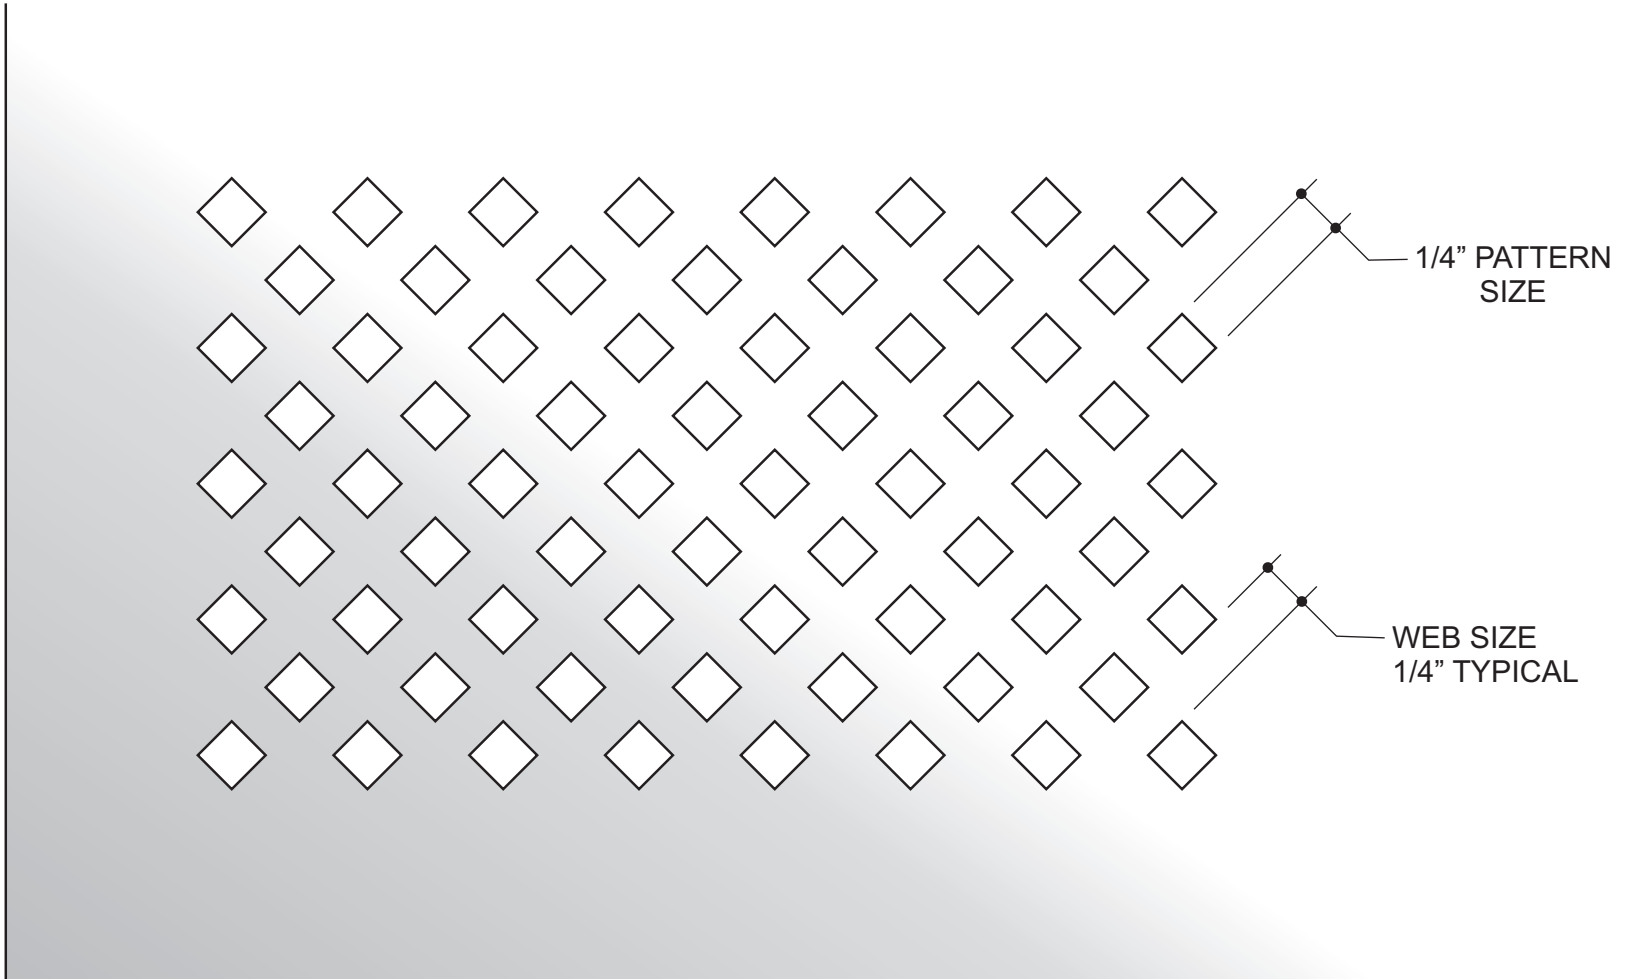

OPEN AREA = 25%

FORM # **AAG701-250**

AAG701 DIAMOND

1/4 INCH PATTERN SIZE - FULL SCALE

Custom
Architectural Grilles
& Metalwork

ADVANCED ARCH GRILLES

149 Denton Avenue, New Hyde Park, NY 11040

Voice: 516-488-0628 Fax: 516-488-0728

Email: sales@aagrilles.com

JOB #:

QUOTE #: