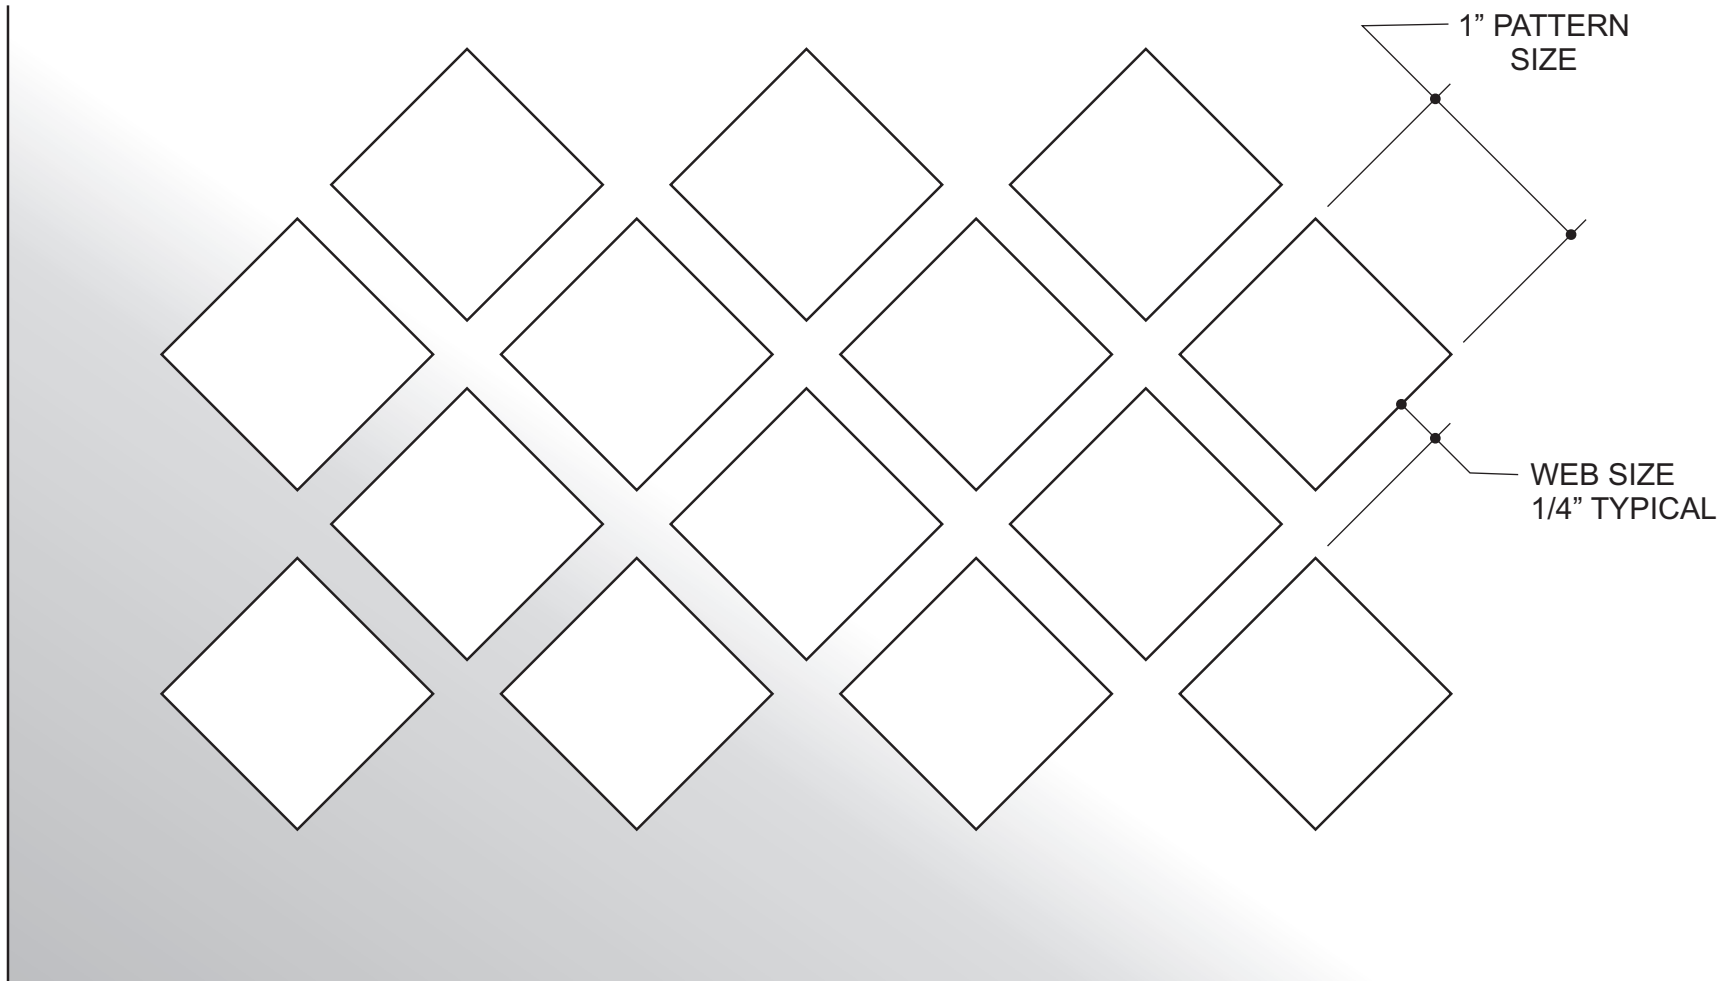

OPEN AREA = 64%

FORM # **AAG701-1000**

AAG701 DIAMOND
1 INCH PATTERN SIZE - FULL SCALE

Custom
**Architectural Grilles
& Metalwork**

ADVANCED ARCH GRILLES

149 Denton Avenue, New Hyde Park, NY 11040
Voice: 516-488-0628 Fax: 516-488-0728
Email: sales@aagrilles.com

JOB #:

QUOTE #: