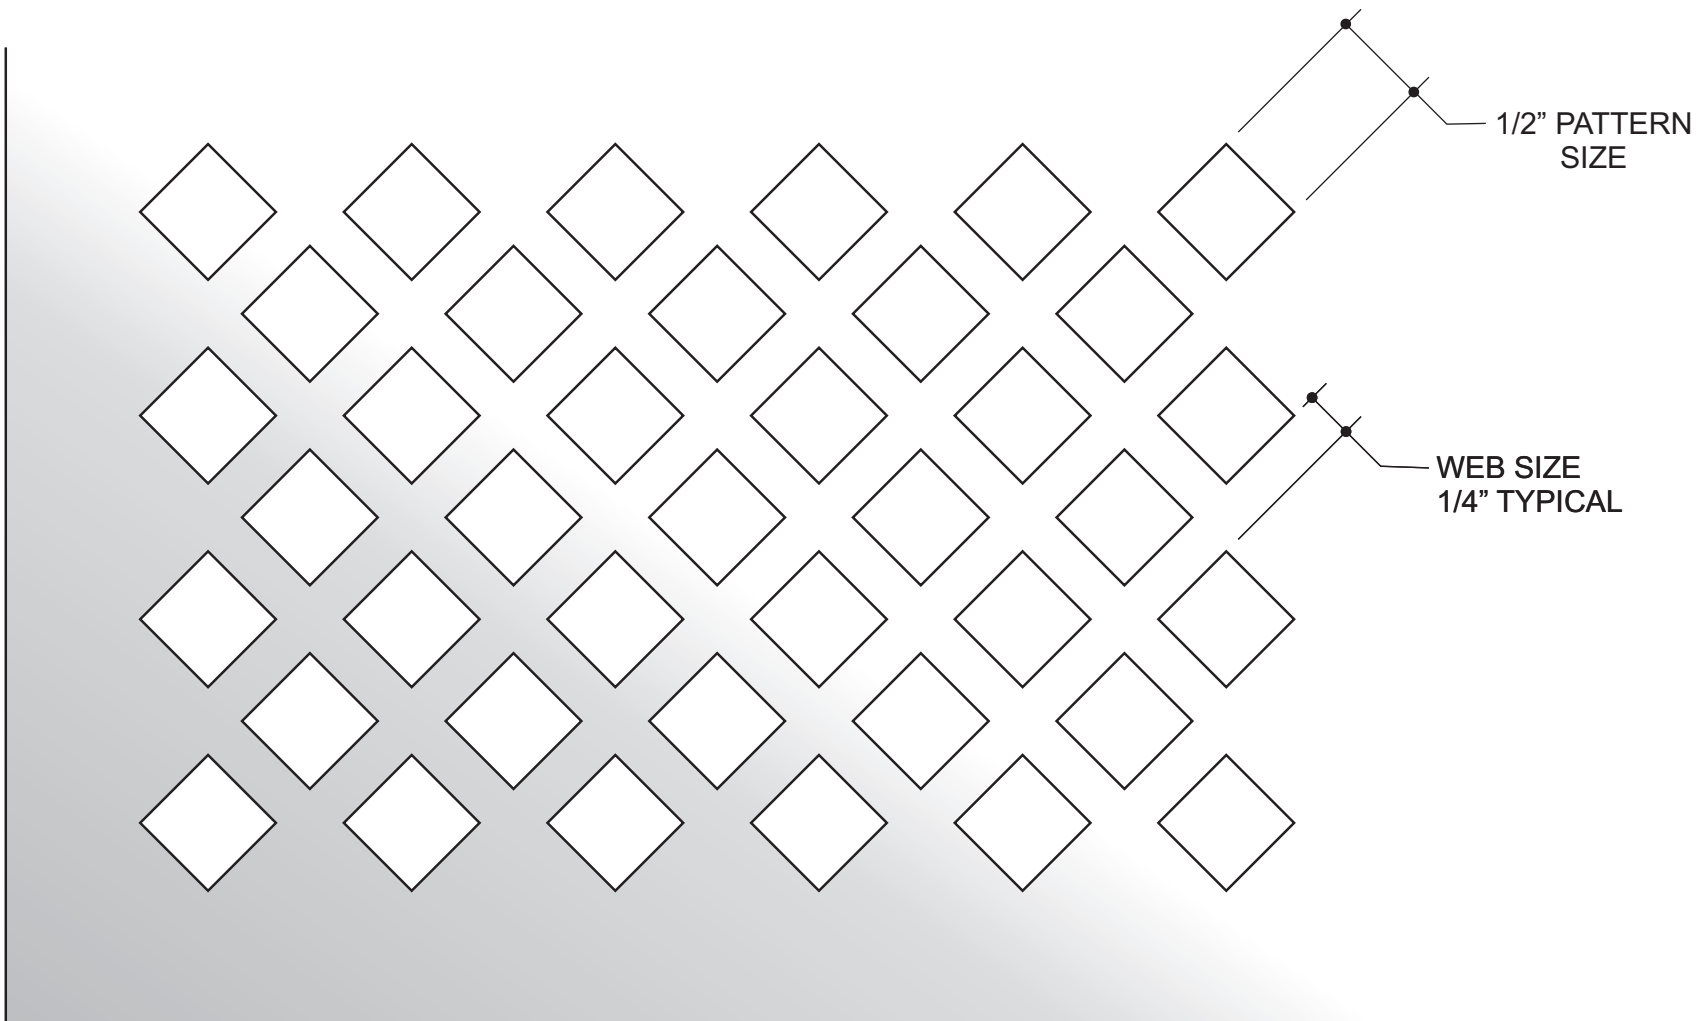

OPEN AREA = 45%

FORM # **AAG701-500**

AAG701 DIAMOND
1/2 INCH PATTERN SIZE - FULL SCALE

Custom
**Architectural Grilles
& Metalwork**

ADVANCED ARCH GRILLES
149 Denton Avenue, New Hyde Park, NY 11040
Voice: 516-488-0628 Fax: 516-488-0728
Email: sales@aagrilles.com

JOB #:
QUOTE #: