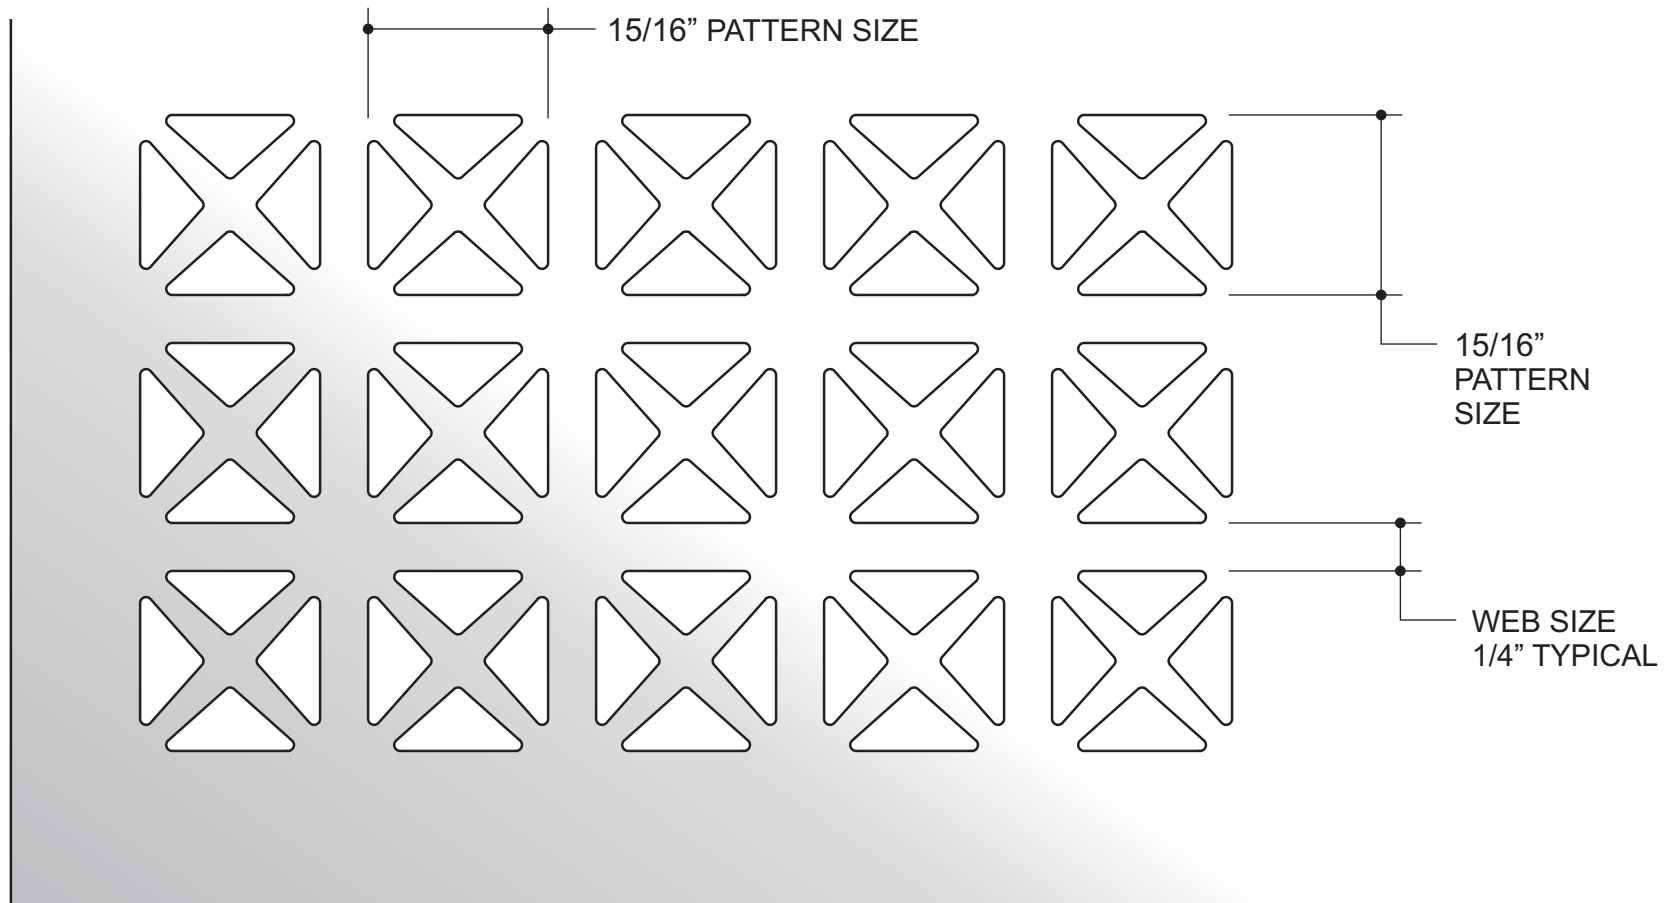

## AAG703 MALTESE

1 - 3/4 INCH PATTERN SIZE - FULL SCALE

Custom  
Architectural Grilles  
& Metalwork

## **AAG703 MALTESE**

15/16 INCH PATTERN SIZE - FULL SCALE

Custom  
Architectural Grilles  
& Metalwork