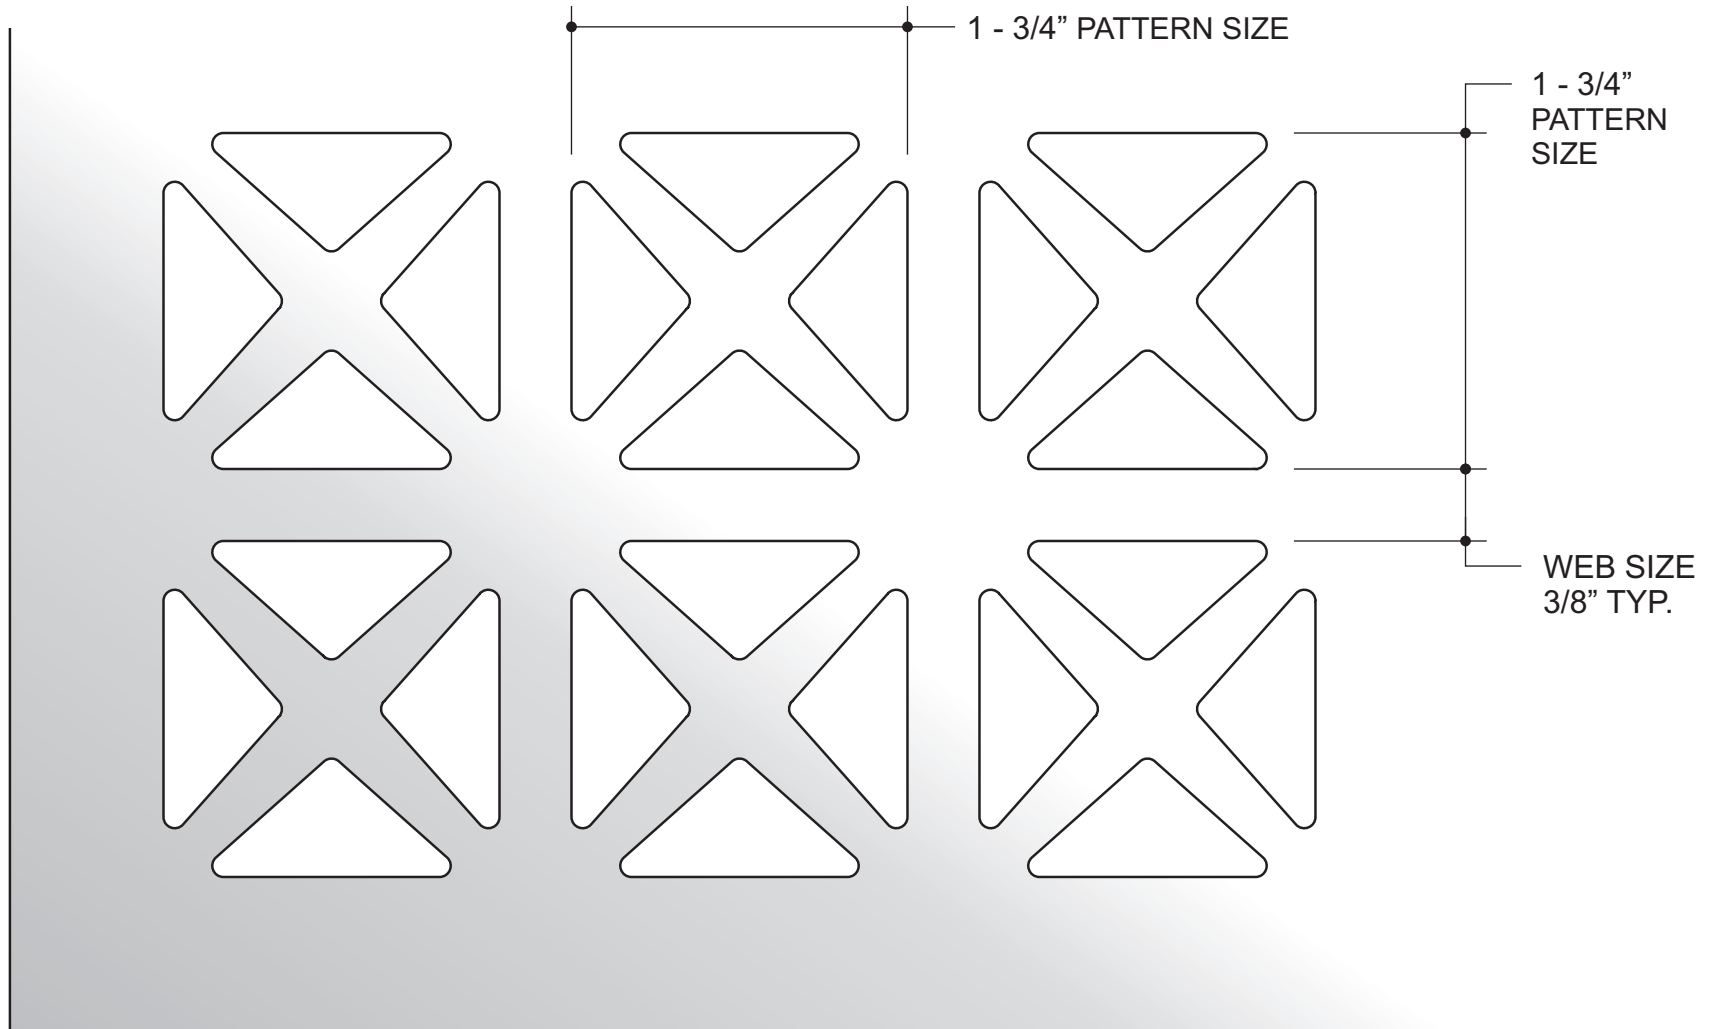

OPEN AREA = 39%

FORM # **AAG703-1750**

## AAG703 MALTESE

1 - 3/4 INCH PATTERN SIZE - FULL SCALE

Custom  
Architectural Grilles  
& Metalwork

## **AAG703 MALTESE**

15/16 INCH PATTERN SIZE - FULL SCALE

Custom  
Architectural Grilles  
& Metalwork