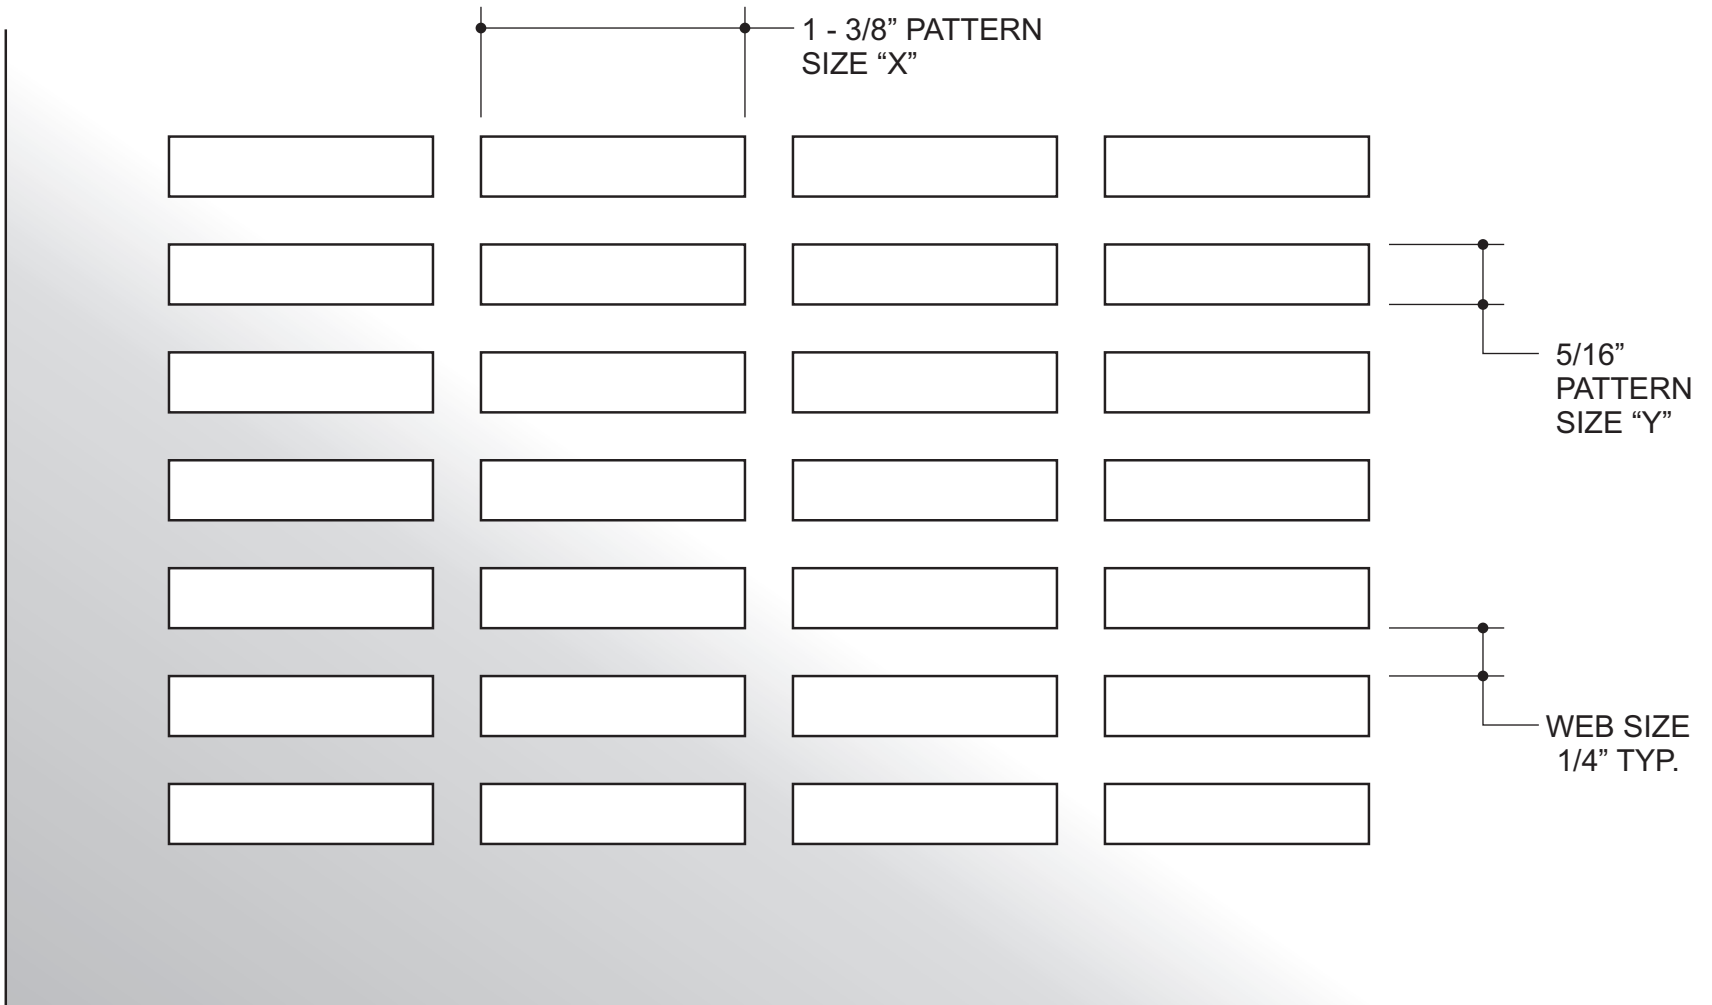

OPEN AREA = 48%

FORM # **AAG704-31x138**

AAG704 SCHOOL SLOT

5/16 x 1 - 3/8 INCH PATTERN SIZE - FULL SCALE

Custom
**Architectural Grilles
& Metalwork**

ADVANCED ARCH GRILLES

149 Denton Avenue, New Hyde Park, NY 11040
Voice: 516-488-0628 Fax: 516-488-0728
Email: sales@aagrilles.com

JOB #:

QUOTE #: