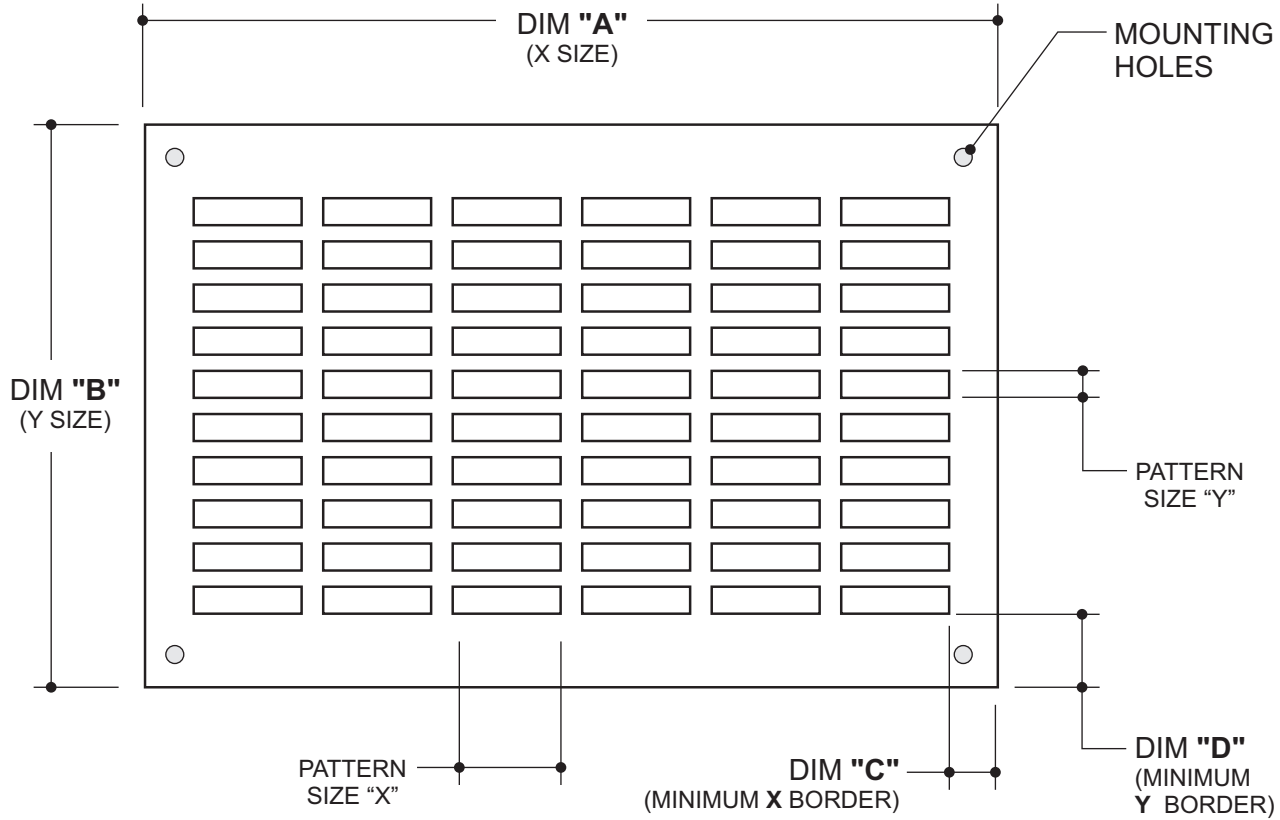

Pat #: AAG704

STANDARD PATTERN SIZES
(SPECIFY ONE PER SHEET)

5/16" x 1-3/8" (48% OPEN)

3/8" x 1" (49% OPEN)

1/4" x 1" (40% OPEN)

NON-STD SIZE (SPECIFY)

MOUNTING HOLES:

YES NO

COUNTERSINK:

YES NO

MOUNTING HOLE DETAILS:

ITEMS / DIMENSIONS

QTY	A	B	C	D

#AAG704 - School Slot

MATERIAL:	FINISH:	THICKNESS:
-----------	---------	------------

CUSTOMER:	PROJECT:	NOTES:
CONTACT:	ARCHITECT:	
PHONE:	ENGINEER:	
	CONTRACTOR:	