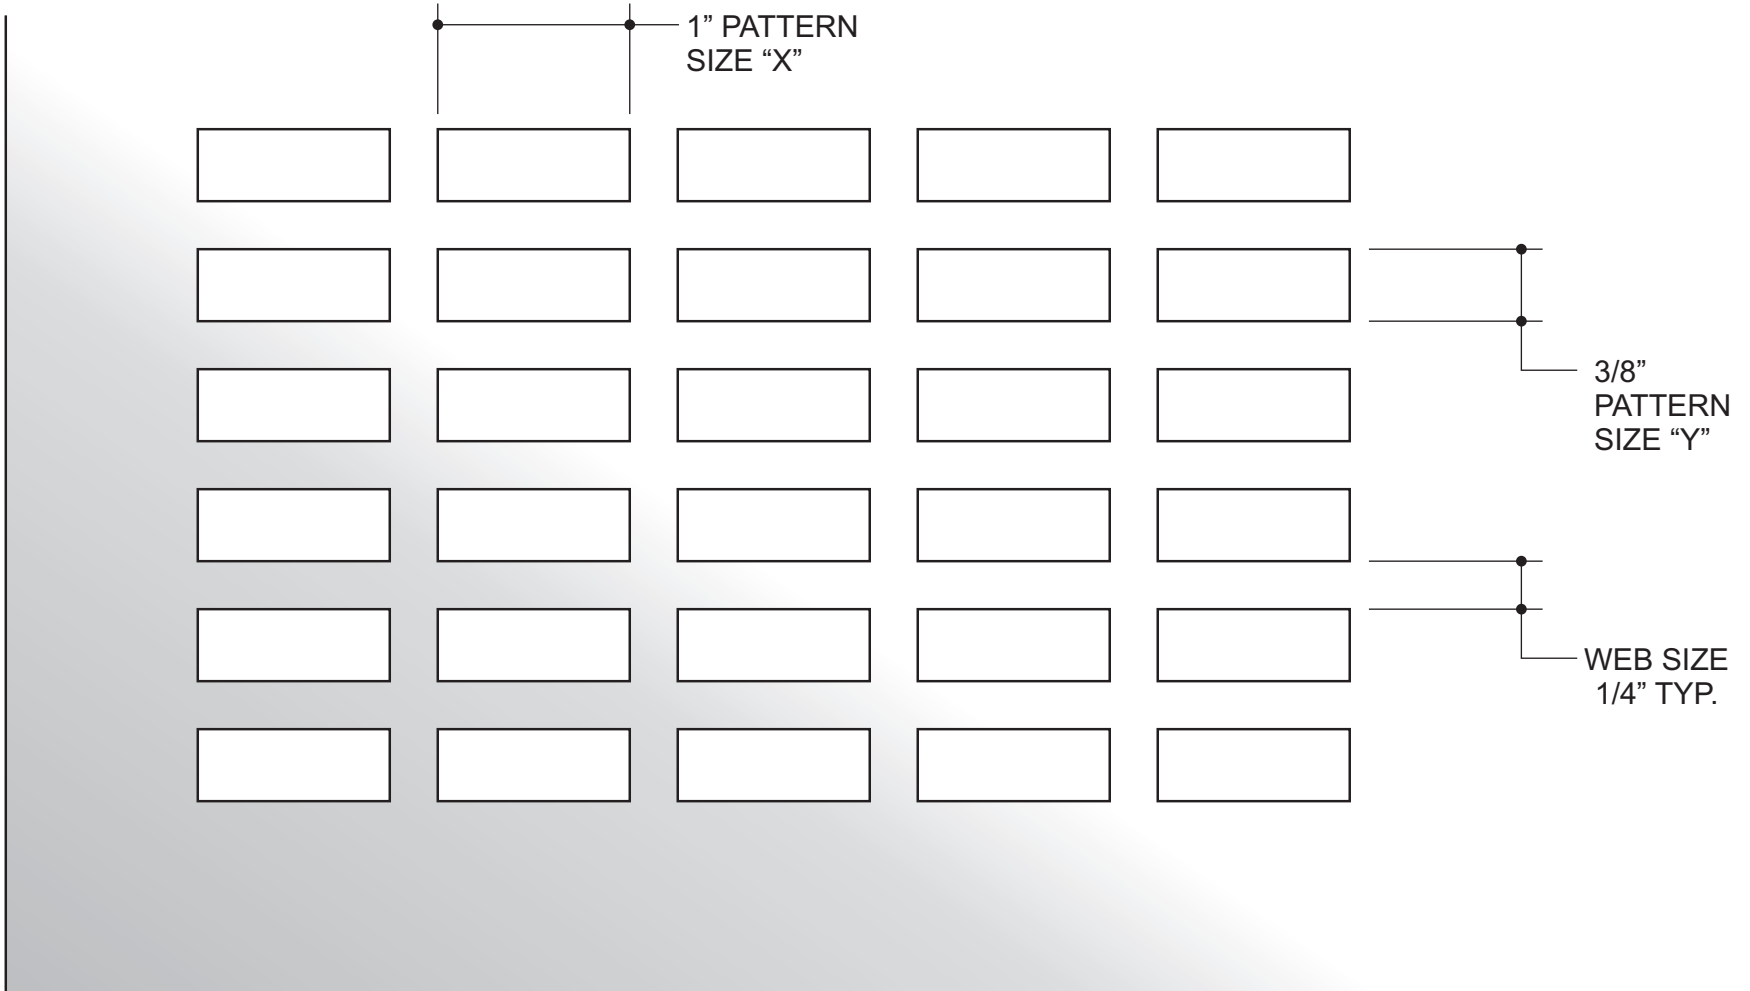

OPEN AREA = 48%

FORM # **AAG704-31x138**

AAG704 SCHOOL SLOT

5/16 x 1 - 3/8 INCH PATTERN SIZE - FULL SCALE

Custom
**Architectural Grilles
& Metalwork**

ADVANCED ARCH GRILLES

149 Denton Avenue, New Hyde Park, NY 11040
Voice: 516-488-0628 Fax: 516-488-0728
Email: sales@aagrilles.com

JOB #:

QUOTE #:

OPEN AREA = 49%

FORM # **AAG704-38x1**

AAG704 SCHOOL SLOT

3/8 x 1 INCH PATTERN SIZE - FULL SCALE

Custom
Architectural Grilles
& Metalwork

ADVANCED ARCH GRILLES