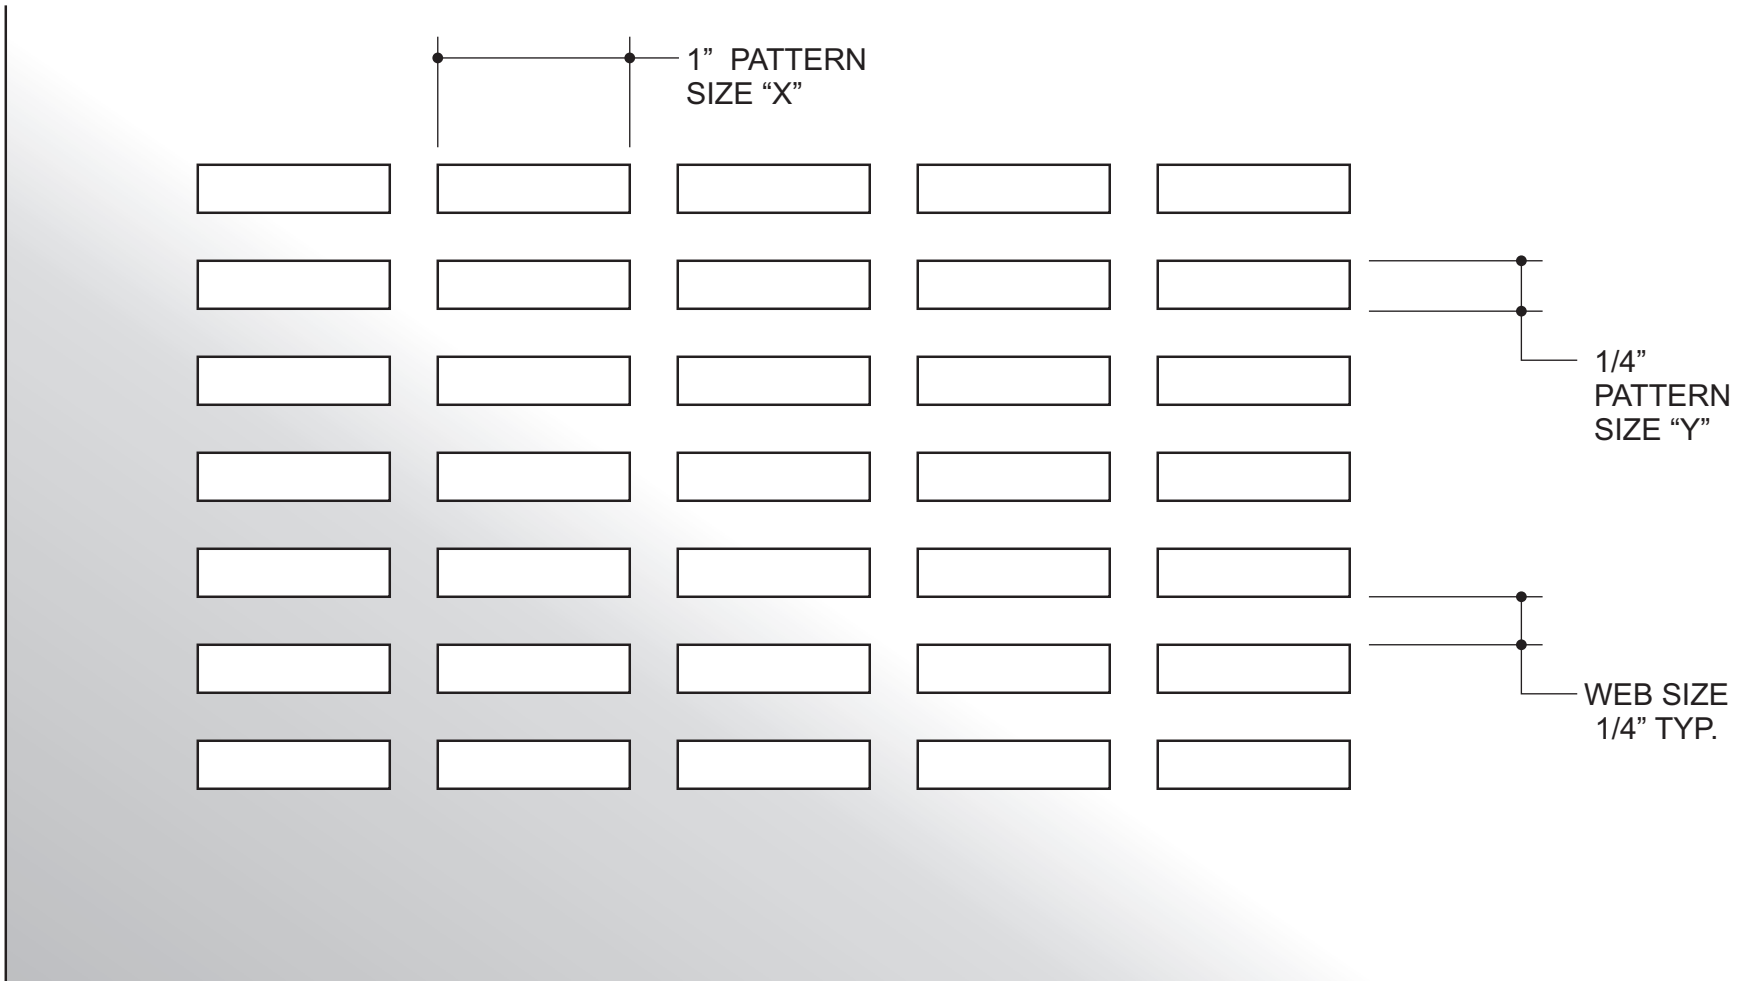

OPEN AREA = 40%

FORM # **AAG704-25x1**

AAG704 SCHOOL SLOT

1/4 x 1 INCH PATTERN SIZE - FULL SCALE

Custom
**Architectural Grilles
& Metalwork**

ADVANCED ARCH GRILLES

149 Denton Avenue, New Hyde Park, NY 11040
Voice: 516-488-0628 Fax: 516-488-0728
Email: sales@aagrilles.com

JOB #:

QUOTE #: