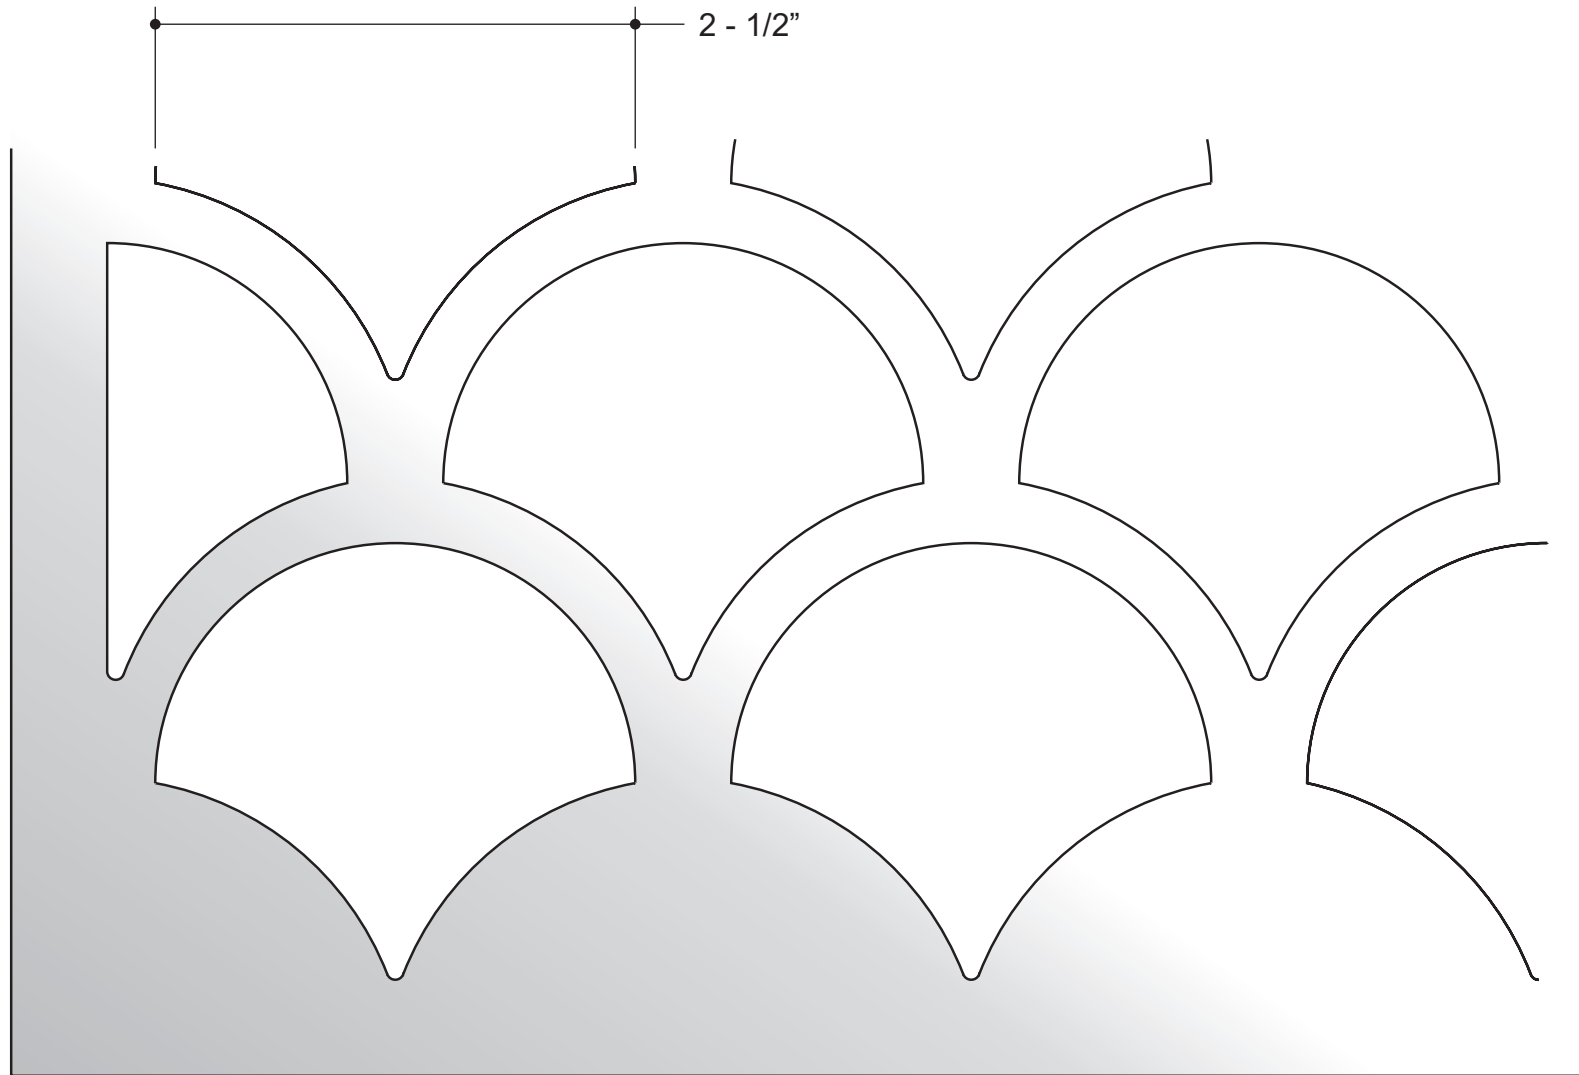

Pat #: AAG706

**STANDARD PATTERN SIZES
(SPECIFY ONE PER SHEET)**

- 3 - 1/4" (72% OPEN)
- 2 - 1/2" (71% OPEN)
- 1 - 3/4" (68% OPEN)
- 1 - 1/8" (55% OPEN)
- 5/8" (50% OPEN)
- NON-STD SIZE (SPECIFY)

MOUNTING HOLES:	COUNTERSINK:
<input type="checkbox"/> YES <input type="checkbox"/> NO	<input type="checkbox"/> YES <input type="checkbox"/> NO

MOUNTING HOLE DETAILS:

#AAG706 - Shell

ITEMS / DIMENSIONS

QTY	A	B	C	D

MATERIAL:	FINISH:	THICKNESS:
-----------	---------	------------

CUSTOMER:	PROJECT:	NOTES:
CONTACT:	ARCHITECT:	
PHONE:	ENGINEER:	
	CONTRACTOR:	

JOB #:

QUOTE #:

OPEN AREA = 71%

FORM # **AAG706-2500**

AAG706 SHELL

2 - 1/2 INCH PATTERN SIZE - FULL SCALE

Custom
Architectural Grilles
& Metalwork

ADVANCED ARCH GRILLES

JOB #:

QUOTE #:

OPEN AREA = 50%

FORM #

AAG706-625

AAG706 SHELL

5/8 INCH PATTERN SIZE - FULL SCALE

Custom
**Architectural Grilles
& Metalwork**