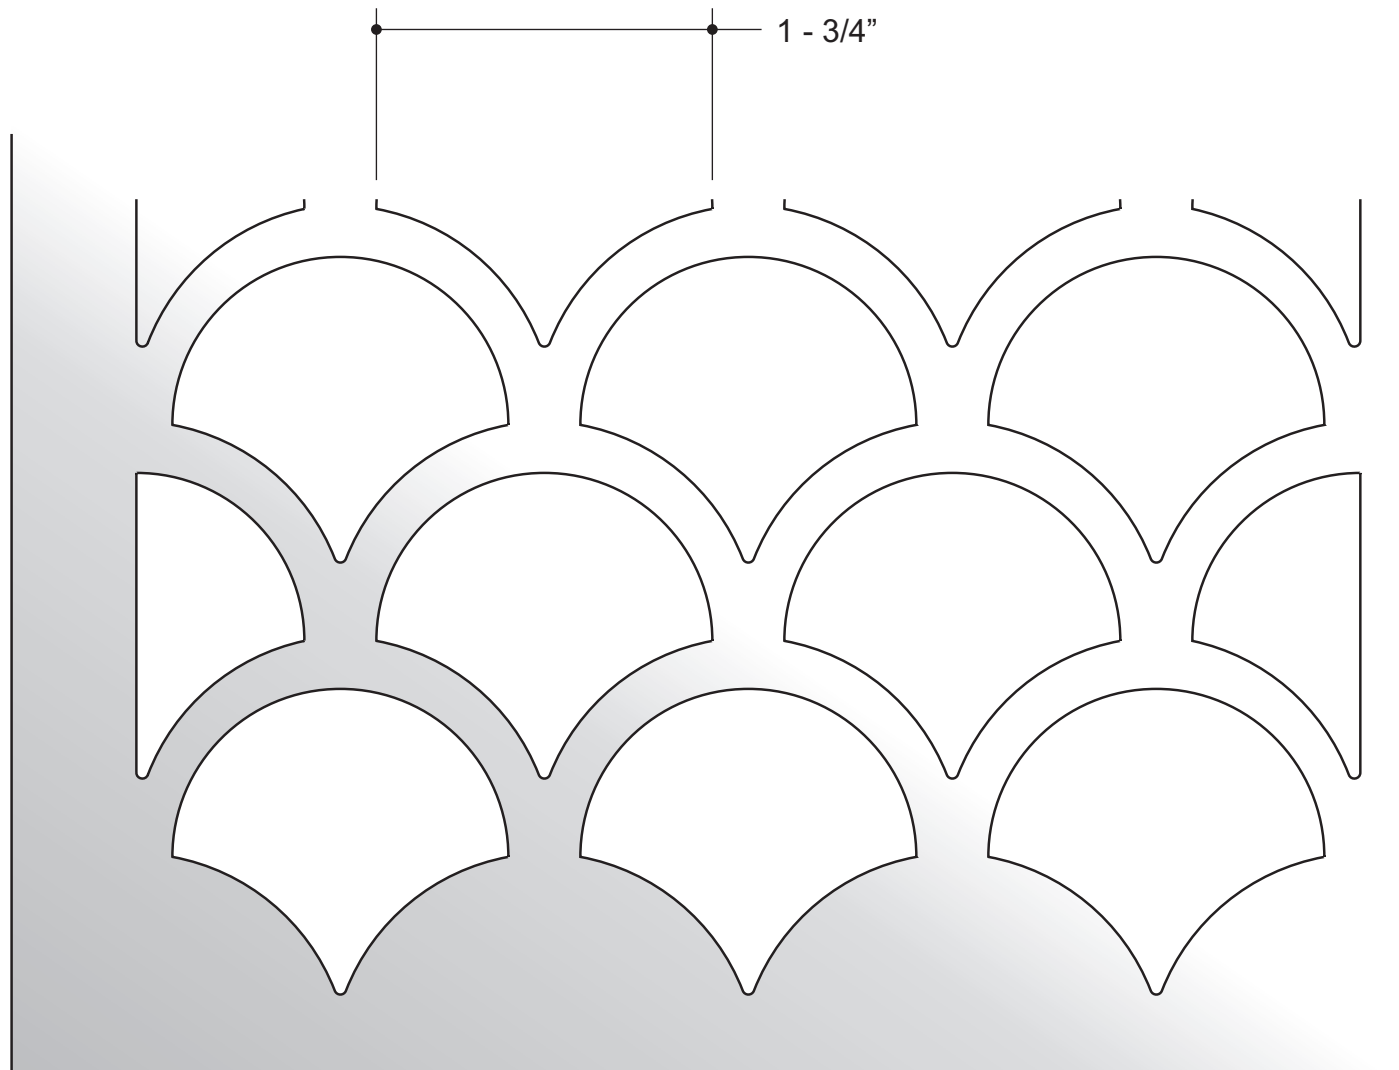

OPEN AREA = 68%

FORM # **AAG706-1750**

AAG706 SHELL

1 - 3/4 INCH PATTERN SIZE - FULL SCALE

Custom
**Architectural Grilles
& Metalwork**

ADVANCED ARCH GRILLES

149 Denton Avenue, New Hyde Park, NY 11040
Voice: 516-488-0628 Fax: 516-488-0728
Email: sales@aagrilles.com

JOB #:

QUOTE #: