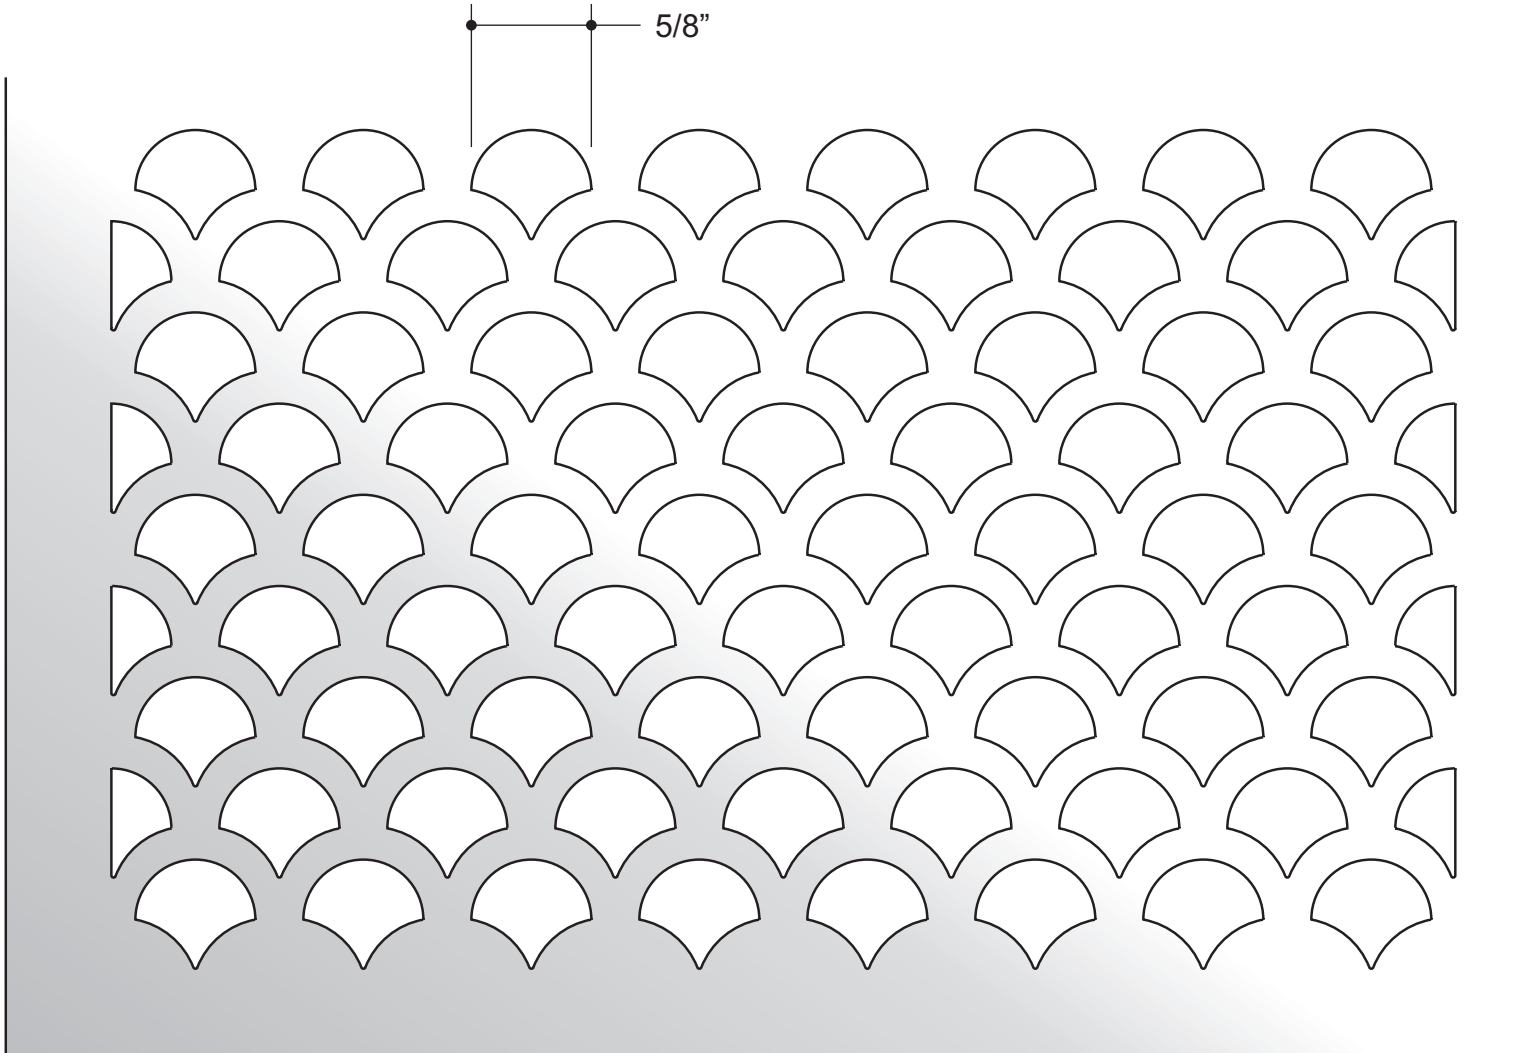

FORM # **AAG706-1125**

AAG706 SHELL

1 - 1/8 INCH PATTERN SIZE - FULL SCALE

Custom
Architectural Grilles
& Metalwork

ADVANCED ARCH GRILLES

149 Denton Avenue, New Hyde Park, NY 11040
Voice: 516-488-0628 Fax: 516-488-0728
Email: sales@aagrilles.com

JOB #:

QUOTE #:

OPEN AREA = 50%

FORM #

AAG706-625

AAG706 SHELL

5/8 INCH PATTERN SIZE - FULL SCALE

Custom
**Architectural Grilles
& Metalwork**