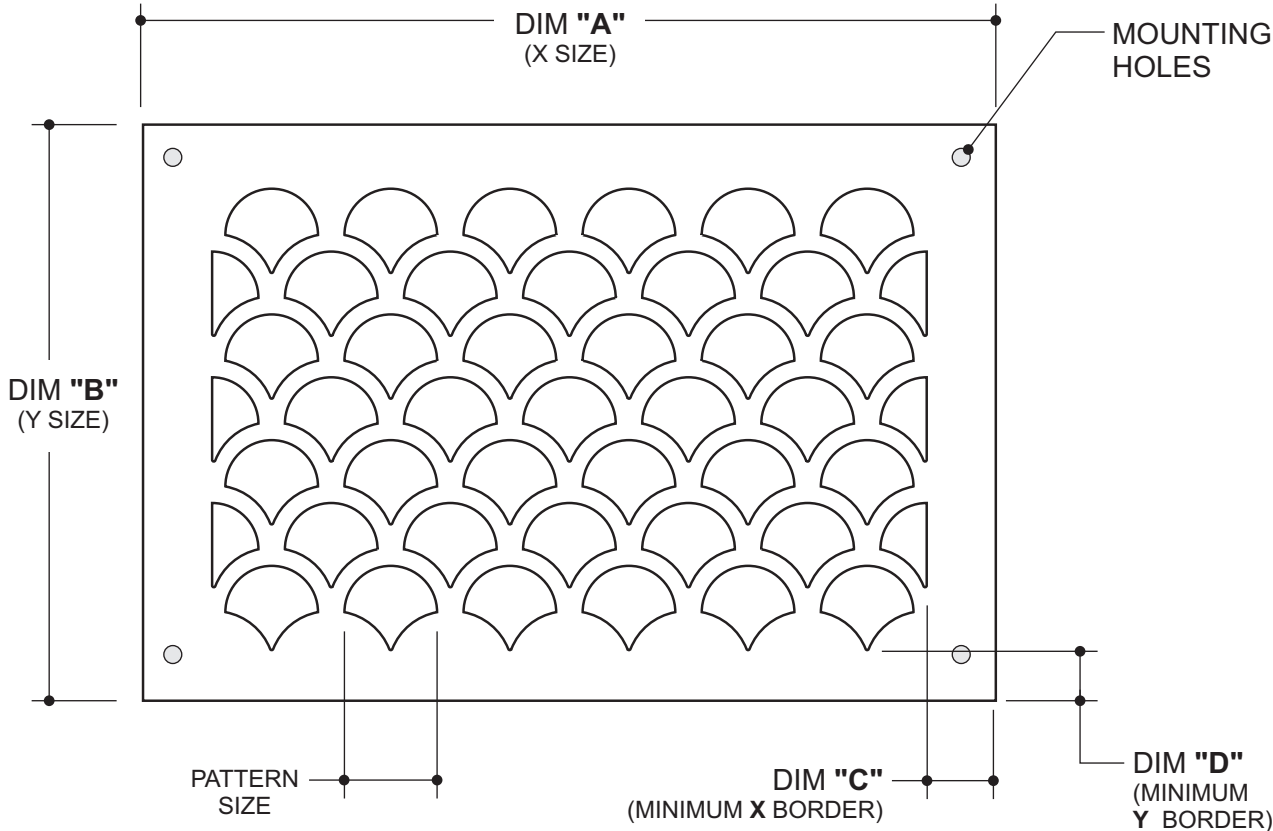

Pat #: AAG706

**STANDARD PATTERN SIZES
(SPECIFY ONE PER SHEET)**

- 3 - 1/4" (72% OPEN)
- 2 - 1/2" (71% OPEN)
- 1 - 3/4" (68% OPEN)
- 1 - 1/8" (55% OPEN)
- 5/8" (50% OPEN)
- NON-STD SIZE (SPECIFY)

MOUNTING HOLES:	COUNTERSINK:
<input type="checkbox"/> YES <input type="checkbox"/> NO	<input type="checkbox"/> YES <input type="checkbox"/> NO

MOUNTING HOLE DETAILS:

#AAG706 - Shell

ITEMS / DIMENSIONS

QTY	A	B	C	D

MATERIAL:	FINISH:	THICKNESS:
-----------	---------	------------

CUSTOMER:	PROJECT:	NOTES:
CONTACT:	ARCHITECT:	
PHONE:	ENGINEER:	
	CONTRACTOR:	

JOB #:

QUOTE #:

OPEN AREA = 71%

FORM # **AAG706-2500**

AAG706 SHELL

2 - 1/2 INCH PATTERN SIZE - FULL SCALE

Custom
Architectural Grilles
& Metalwork

ADVANCED ARCH GRILLES

JOB #:

QUOTE #:

OPEN AREA = 50%

FORM #

AAG706-625

AAG706 SHELL

5/8 INCH PATTERN SIZE - FULL SCALE

Custom
**Architectural Grilles
& Metalwork**