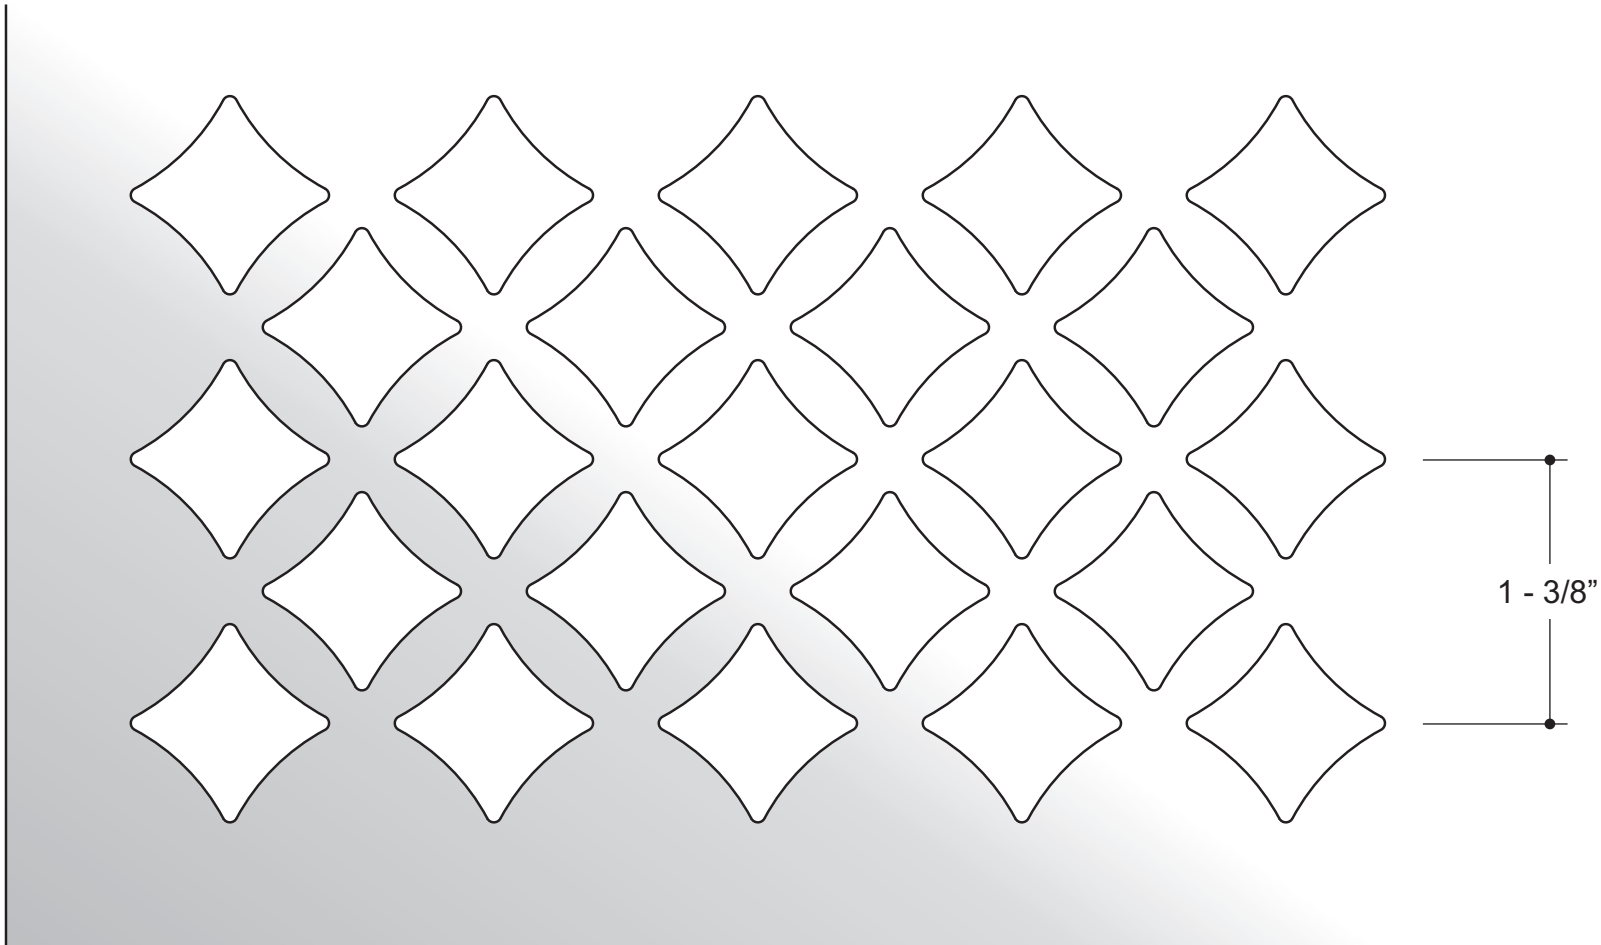

OPEN AREA = 50%

FORM #

AAG710

AAG710 MOSAIC

1 - 3/8 INCH PATTERN SIZE - FULL SCALE

Custom
Architectural Grilles
& Metalwork

ADVANCED ARCH GRILLES

149 Denton Avenue, New Hyde Park, NY 11040
Voice: 516-488-0628 Fax: 516-488-0728
Email: sales@aagrilles.com