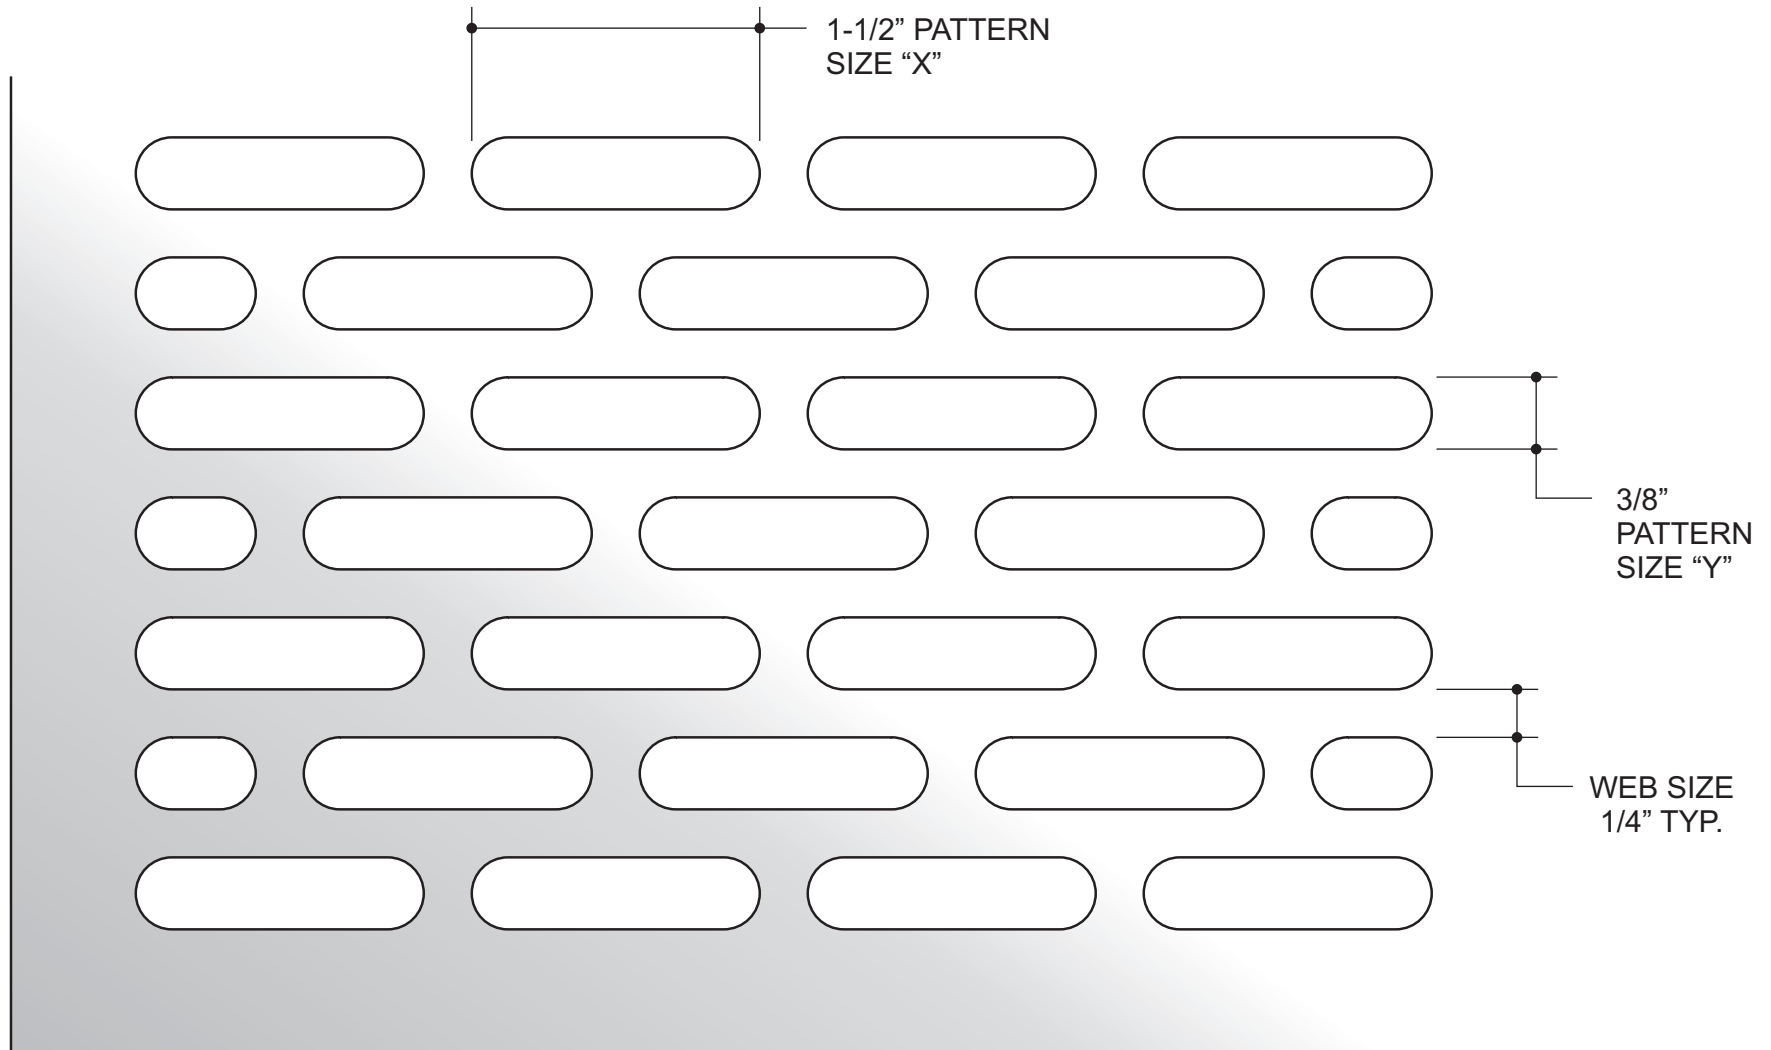

OPEN AREA = 49%

FORM #

**AAG714-38**

## **AAG714 BULLET**

3/8 x 1-1/2 INCH PATTERN SIZE - FULL SCALE

Custom  
**Architectural Grilles  
& Metalwork**

## **AAG714 BULLET**

1/4 x 1-1/2 INCH PATTERN SIZE - FULL SCALE

Custom  
**Architectural Grilles  
& Metalwork**