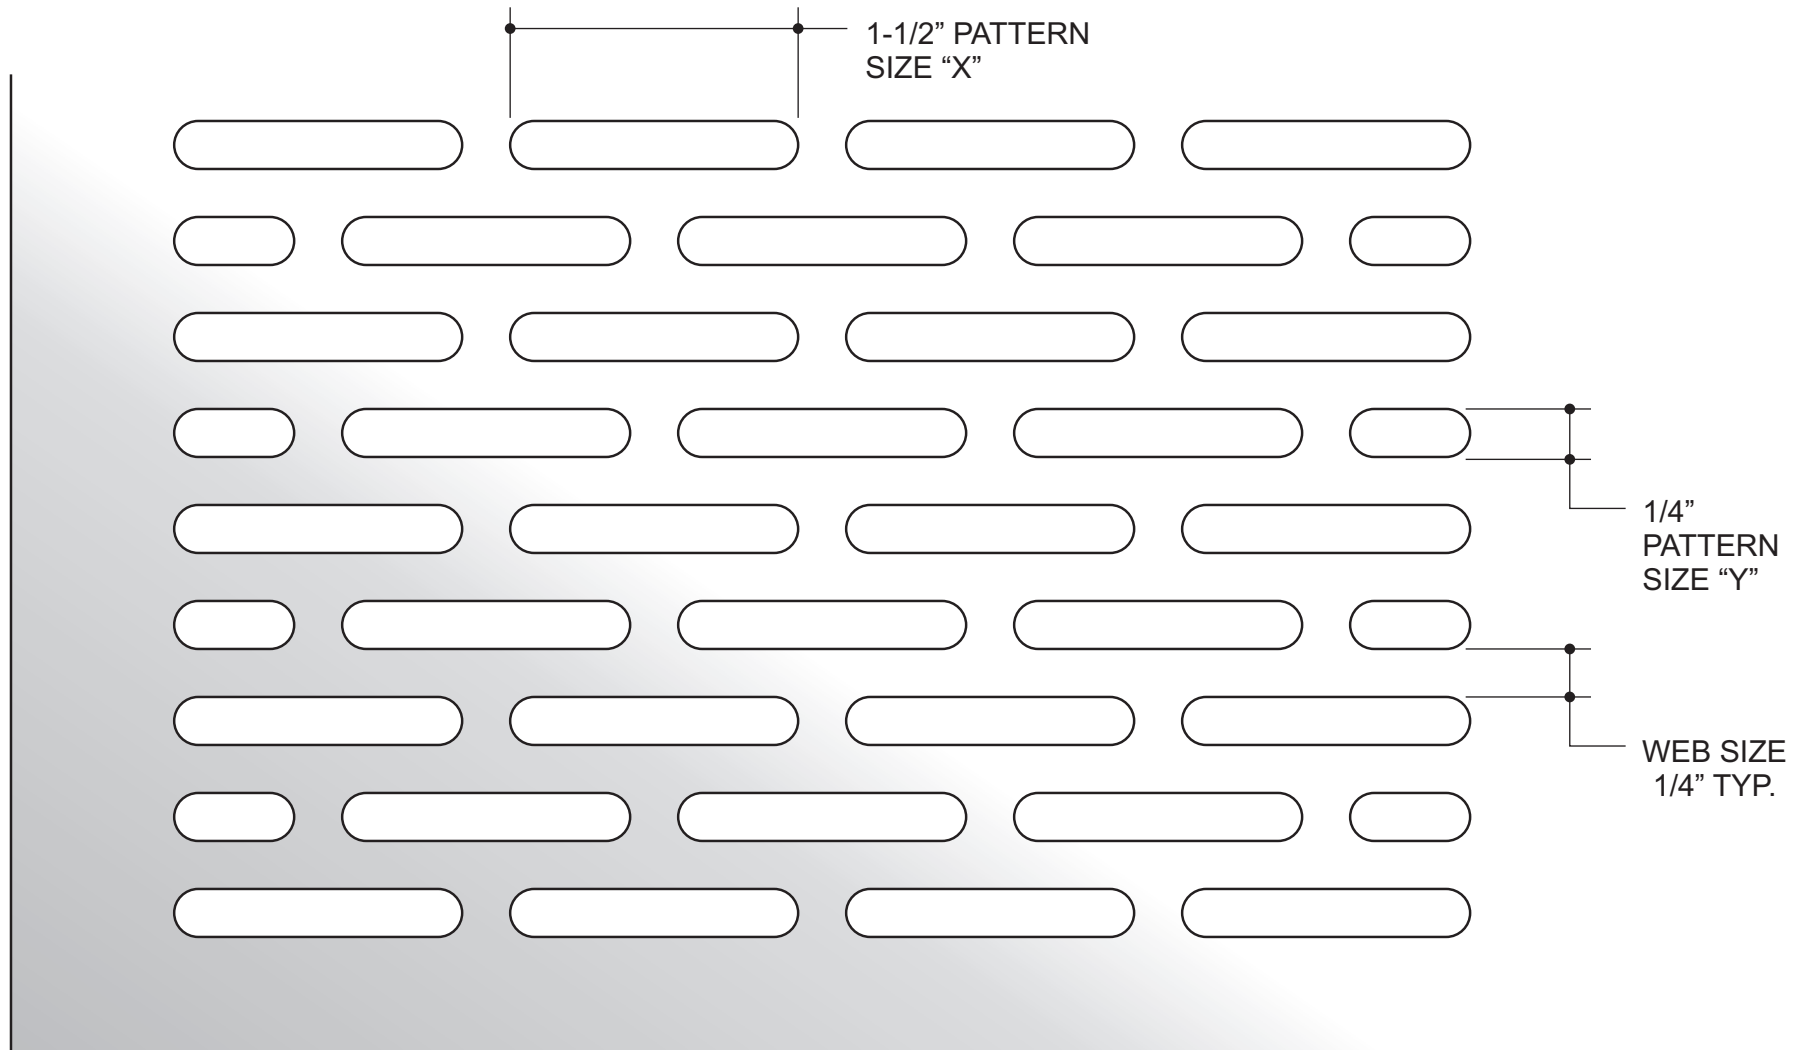

## **AAG714 BULLET**

3/8 x 1-1/2 INCH PATTERN SIZE - FULL SCALE

Custom  
**Architectural Grilles  
& Metalwork**

## **AAG714 BULLET**

1/4 x 1-1/2 INCH PATTERN SIZE - FULL SCALE

Custom  
**Architectural Grilles  
& Metalwork**