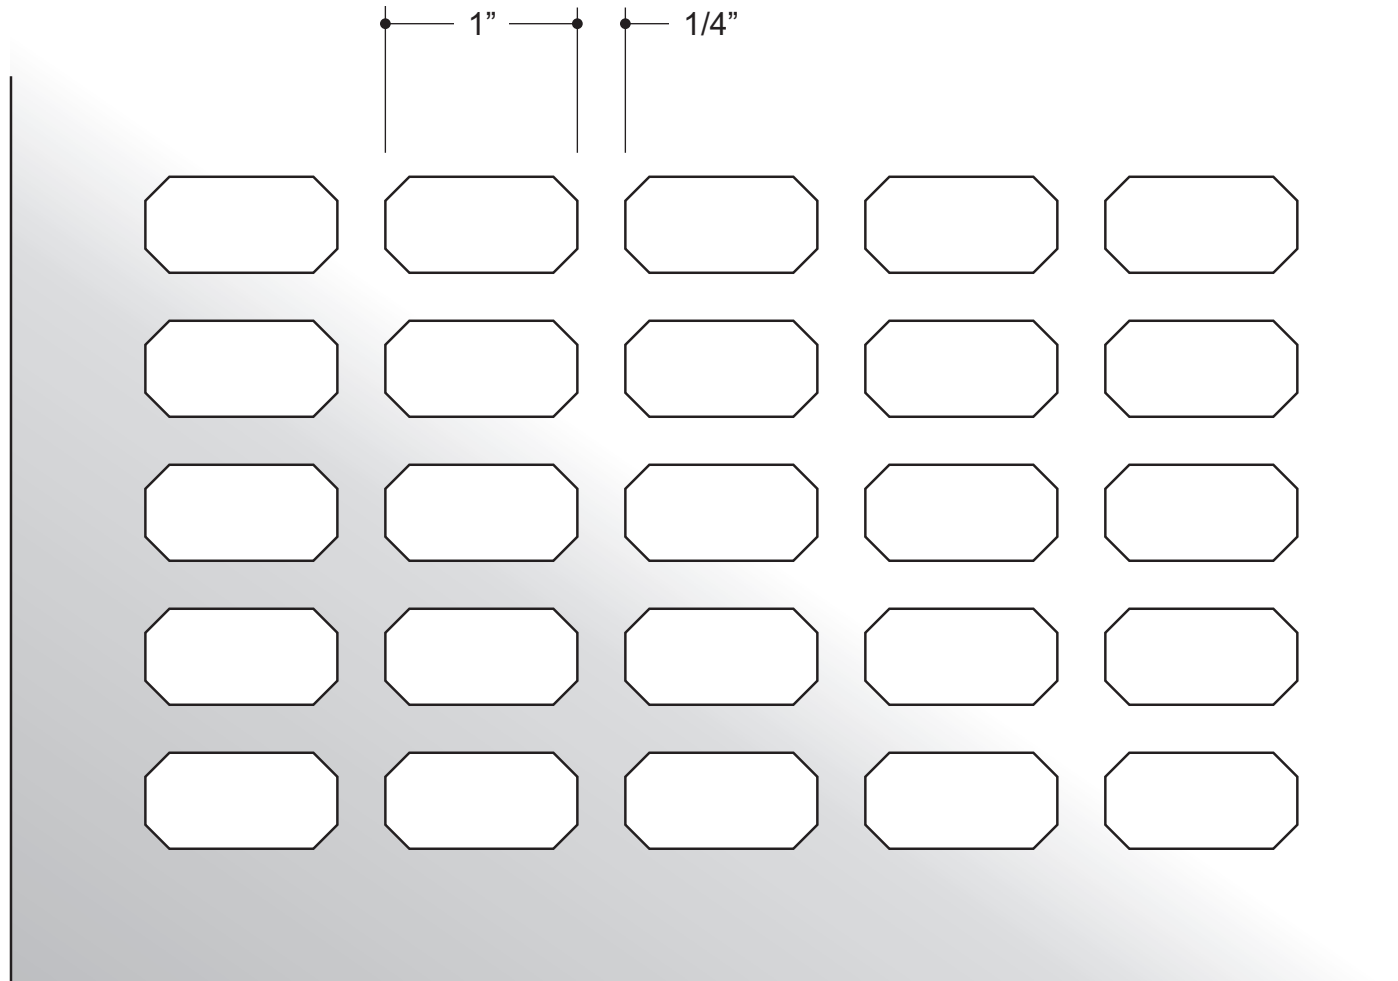

OPEN AREA = 48%

FORM #

AAG718

AAG718 EMERALD

1 INCH PATTERN SIZE - FULL SCALE

Custom
Architectural Grilles
& Metalwork

ADVANCED ARCH GRILLES

149 Denton Avenue, New Hyde Park, NY 11040
Voice: 516-488-0628 Fax: 516-488-0728
Email: sales@aagrilles.com